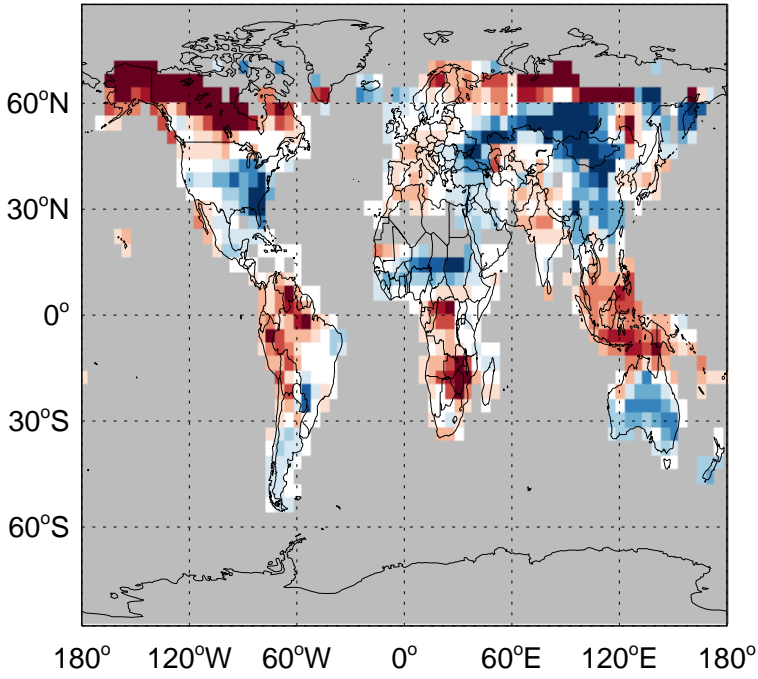

GEOS-Chem Emission Ratio Maps

v11-02e-Run1 / v11-02d-Run1

Ratio: ISOP biogenic emissions for Jan

v11-02e-Run1 / v11-02e-Run0

Ratio: ISOP biogenic emissions for Jan