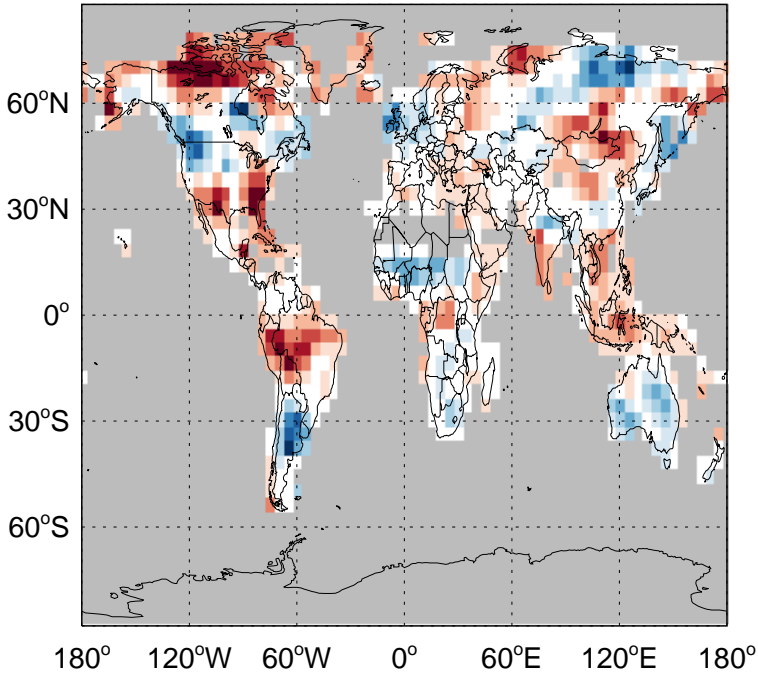

GEOS-Chem Emission Ratio Maps

v11-02e-Run1 / v11-02d-Run1

Ratio: ISOP biogenic emissions for Jul

v11-02e-Run1 / v11-02e-Run0

Ratio: ISOP biogenic emissions for Jul