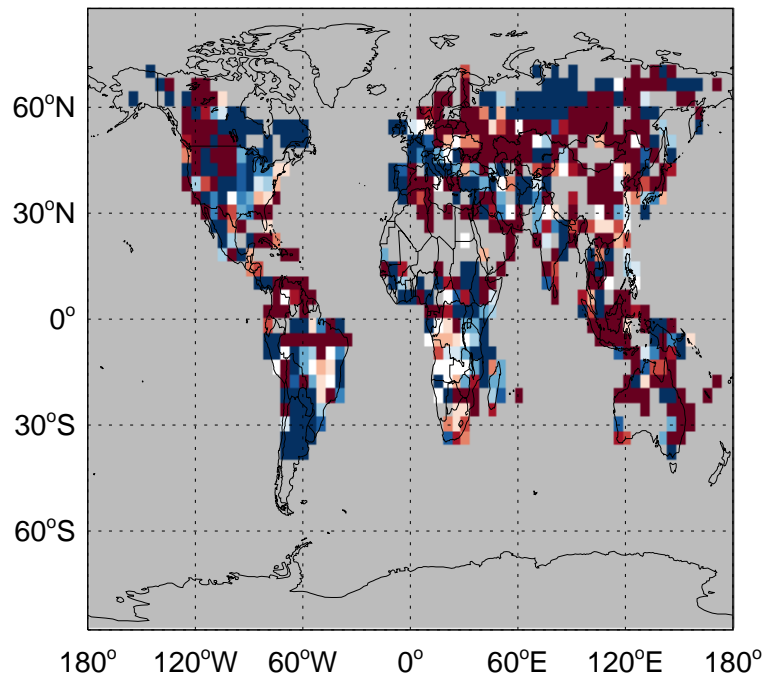

GEOS-Chem Emission Ratio Maps

v11-02e-Run1 / v11-02d-Run1

Ratio: SO2 column anthro emissions for Jul

v11-02e-Run1 / v11-02e-Run0

Ratio: SO2 column anthro emissions for Jul

v11-02e-Run1 / v11-02d-Run1

Ratio: SO2 column aircraft emissions for Jul

v11-02e-Run1 / v11-02e-Run0

Ratio: SO2 column aircraft emissions for Jul

GEOS-Chem Emission Ratio Maps

v11-02e-Run1 / v11-02d-Run1

Ratio: SO2 biofuel emissions for Jul

v11-02e-Run1 / v11-02e-Run0

Ratio: SO2 biofuel emissions for Jul

v11-02e-Run1 / v11-02d-Run1

Ratio: SO2 biomass emissions for Jul

v11-02e-Run1 / v11-02e-Run0

Ratio: SO2 biomass emissions for Jul

GEOS-Chem Emission Ratio Maps

v11-02e-Run1 / v11-02d-Run1

Ratio: SO2 column nonerup volc emissions for Jul