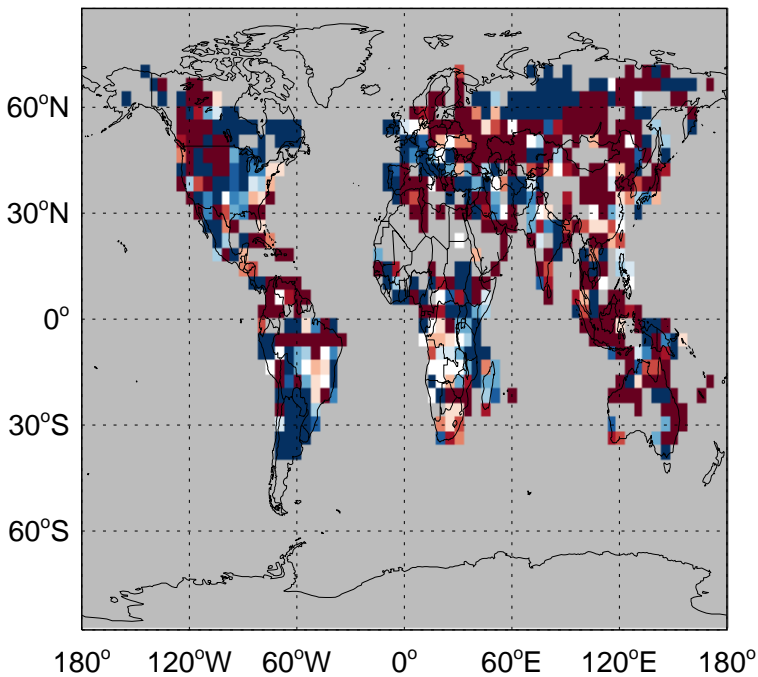

GEOS-Chem Emission Ratio Maps

v11-02e-Run1 / v11-02d-Run1

Ratio: SO2 column anthro emissions for Jul

v11-02e-Run1 / v11-02e-Run0

Ratio: SO2 column anthro emissions for Jul

v11-02e-Run1 / v11-02d-Run1

Ratio: SO2 column aircraft emissions for Jul

v11-02e-Run1 / v11-02e-Run0

Ratio: SO2 column aircraft emissions for Jul

GEOS-Chem Emission Ratio Maps

v11-02e-Run1 / v11-02d-Run1

Ratio: SO2 biofuel emissions for Jul

v11-02e-Run1 / v11-02e-Run0

Ratio: SO2 biofuel emissions for Jul

v11-02e-Run1 / v11-02d-Run1

Ratio: SO2 biomass emissions for Jul

v11-02e-Run1 / v11-02e-Run0

Ratio: SO2 biomass emissions for Jul

GEOS-Chem Emission Ratio Maps

v11-02e-Run1 / v11-02d-Run1

Ratio: SO2 column nonerup volc emissions for Jul