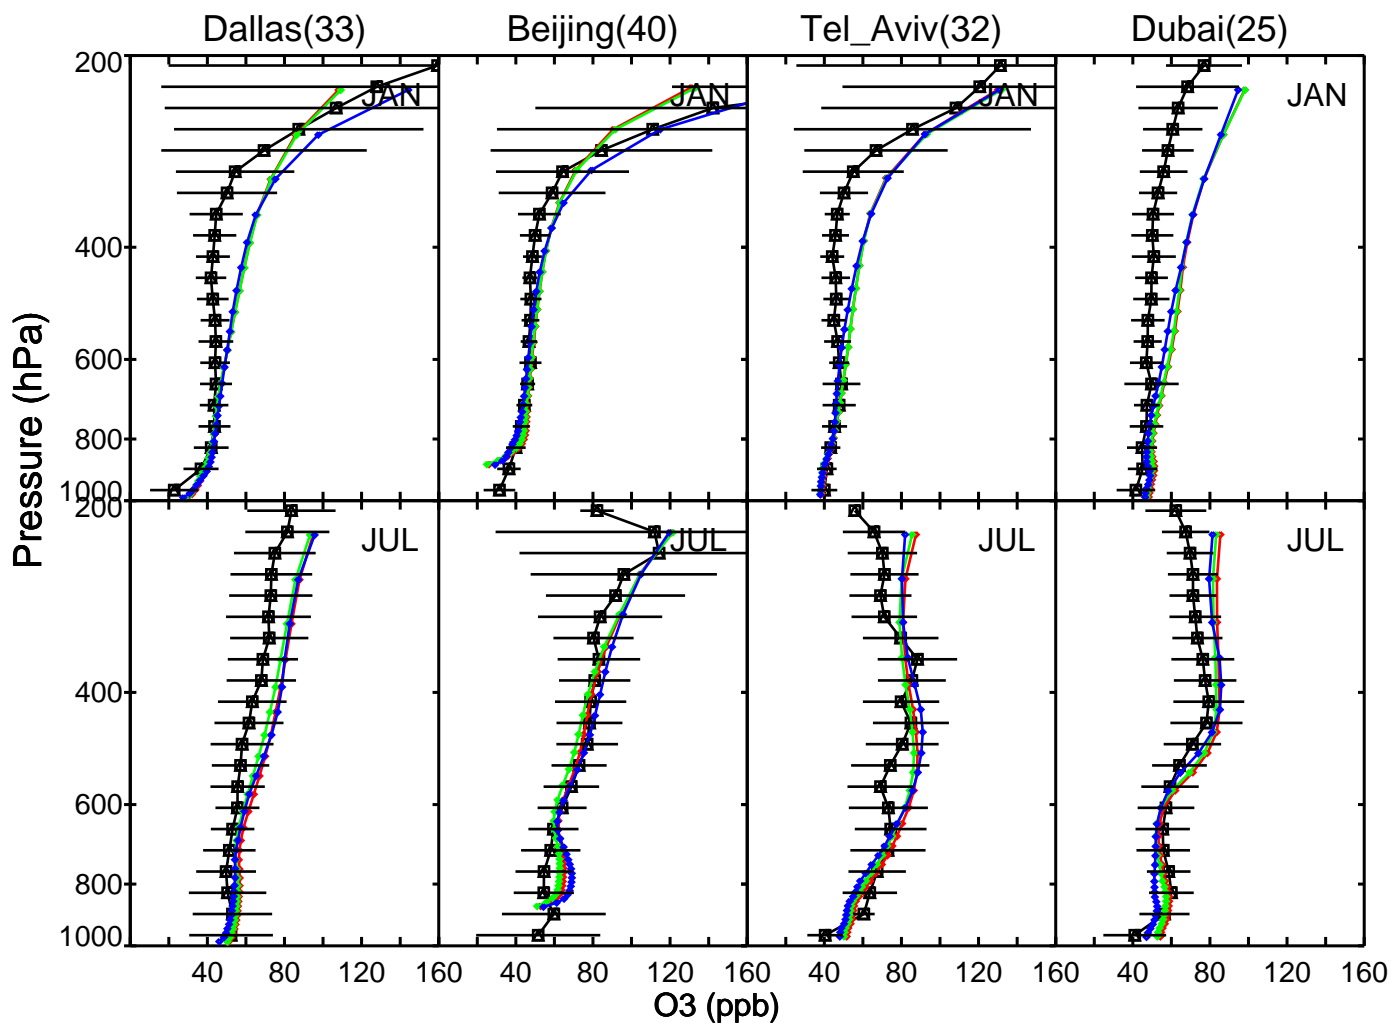

Red: v11-02d-Run1 (2013); Green: v11-02e-Run0 (2013); Blue: v11-02e-Run1 (2016)

Red: v11-02d-Run1 (2013); Green: v11-02e-Run0 (2013); Blue: v11-02e-Run1 (2016)