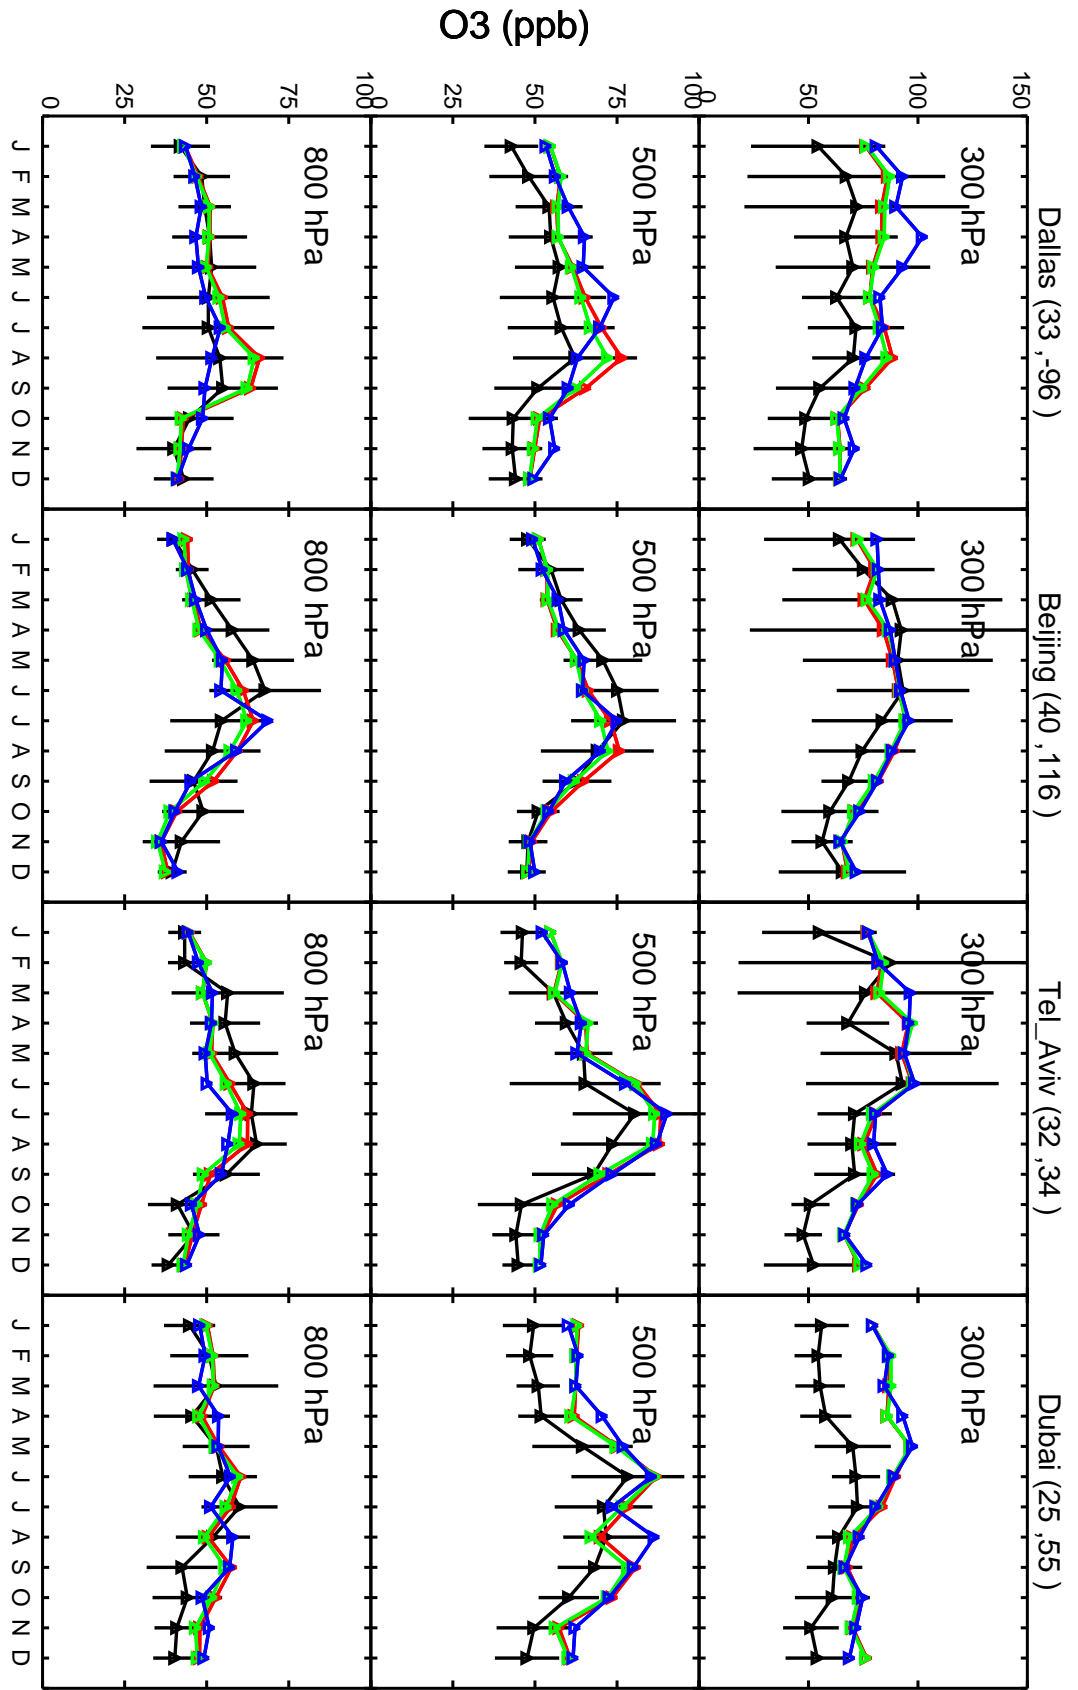

Red: v11-02d-Run1 (2013); Green: v11-02e-Run0 (2013); Blue: v11-02e-Run1 (2016)

Red: v11-02d-Run1 (2013); Green: v11-02e-Run0 (2013); Blue: v11-02e-Run1 (2016)