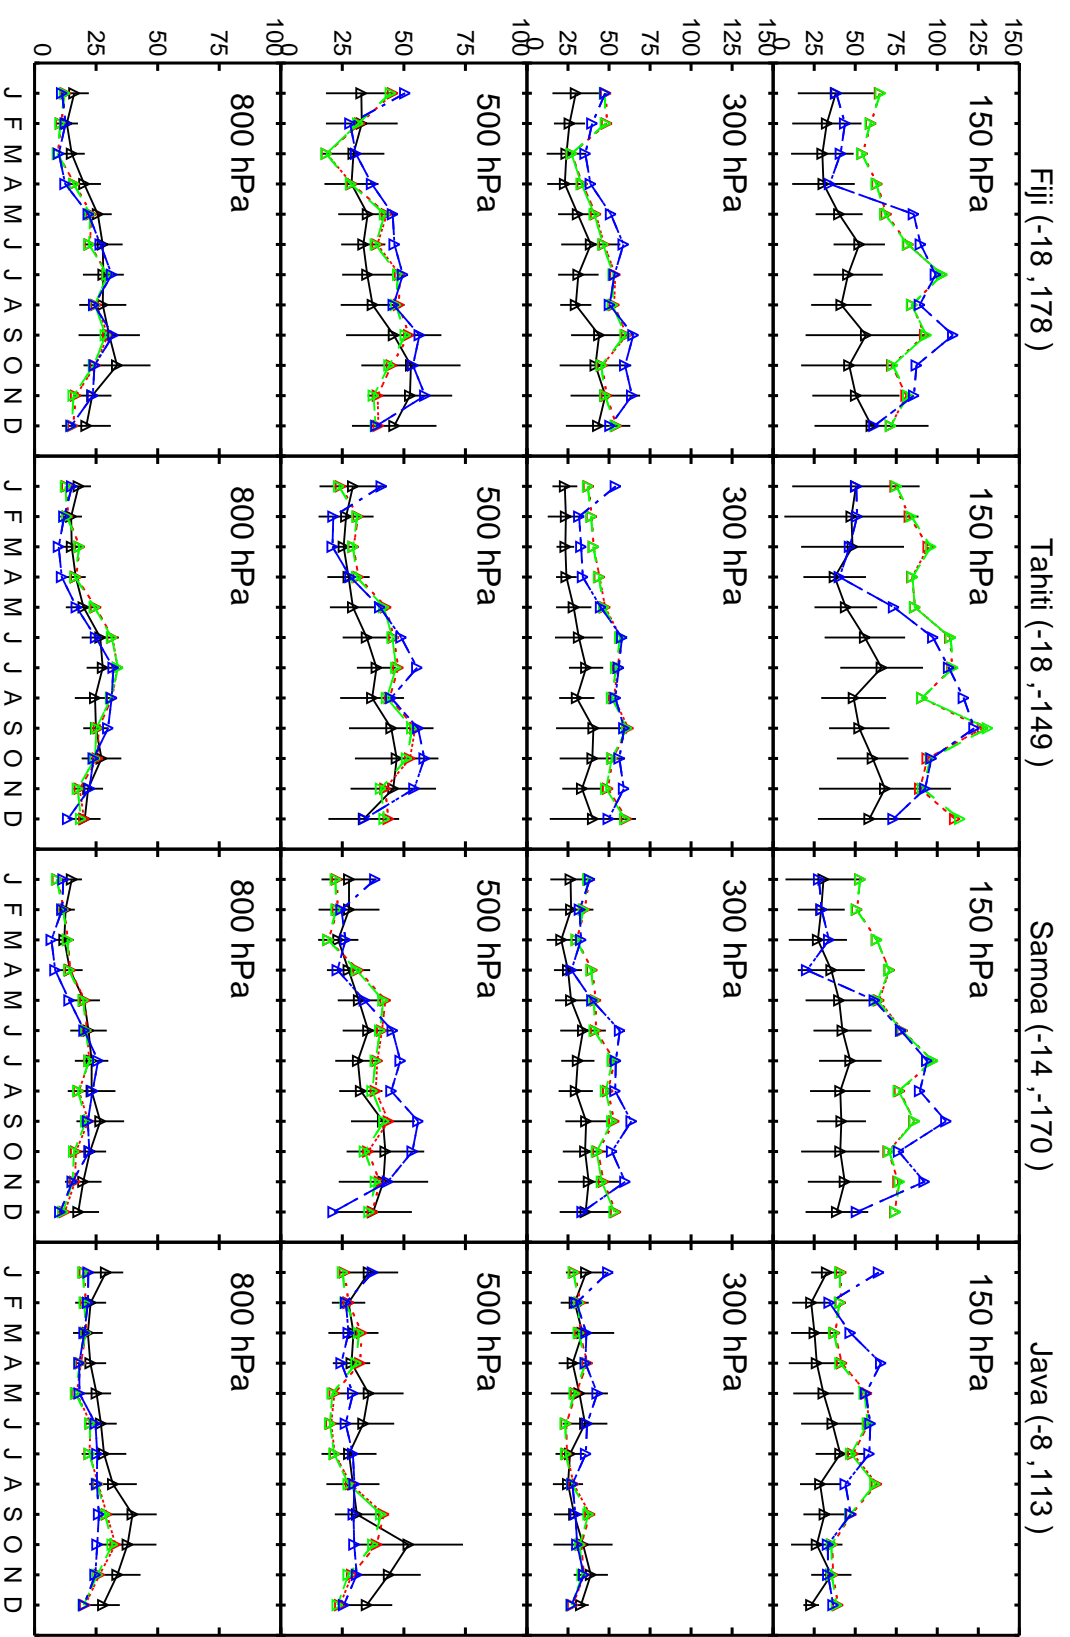

Red: v11-02d-Run1 (2013); Green: v11-02e-Run0 (2013); Blue: v11-02e-Run1 (2016)

Red: v11-02d-Run1 (2013); Green: v11-02e-Run0 (2013); Blue: v11-02e-Run1 (2016)