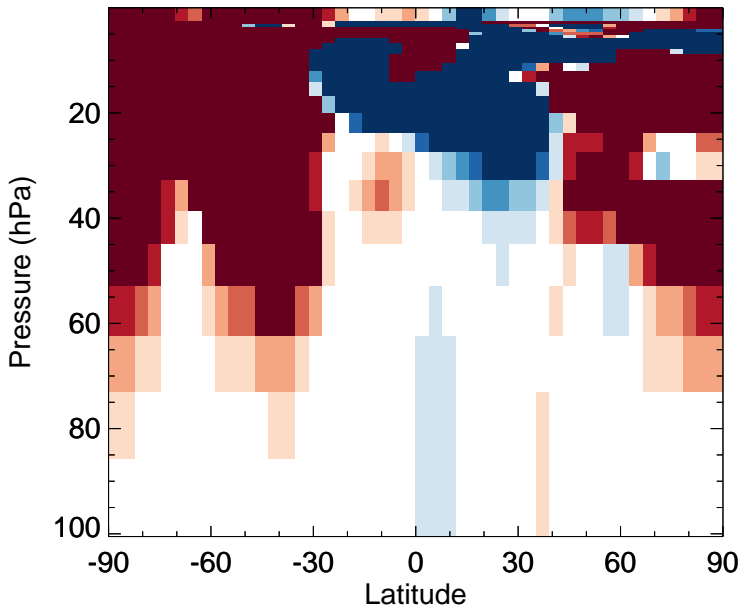

GEOS-Chem Stratospheric Zonal Difference Maps

v11-02e-Run1 - v11-02e-Run0

O3 - Strat zonal mean abs diff for Jul