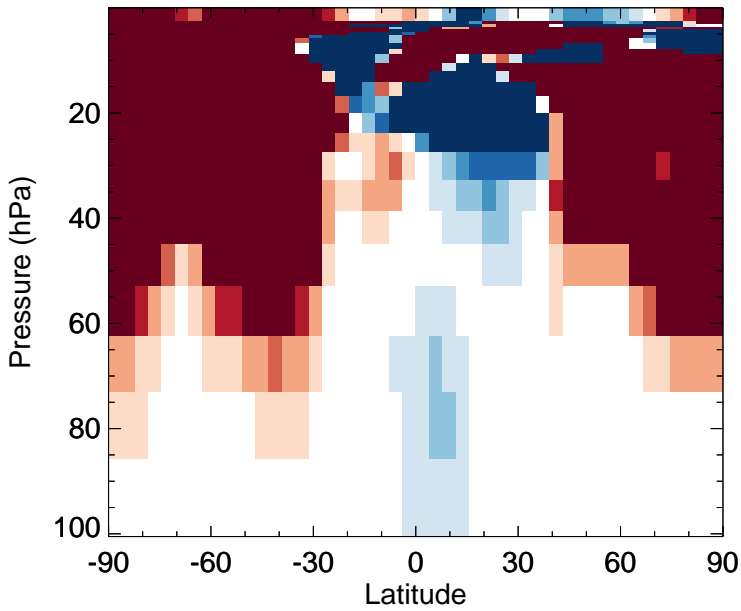

v11-02e-Run1 - v11-02d-Run1

O3 - Strat zonal mean abs diff for Jul