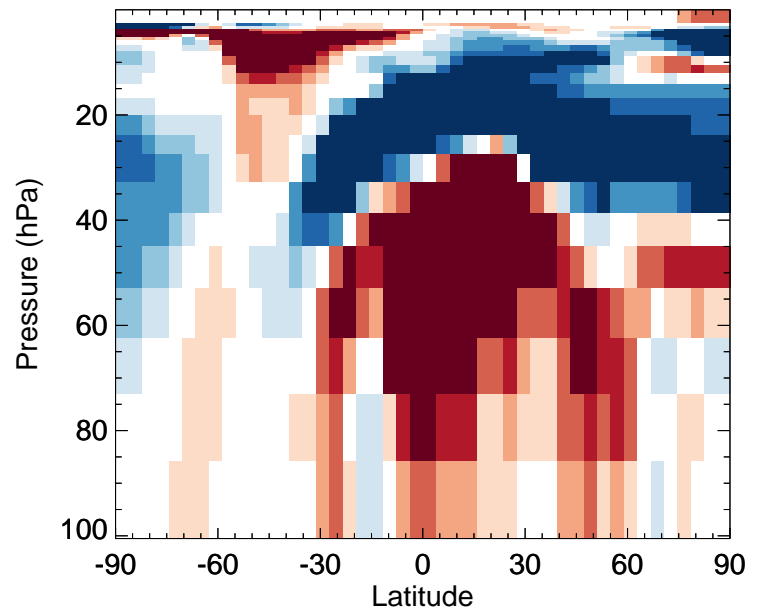

v11-02e-Run1 / v11-02e-Run0

MP - Strat zonal mean % diff for Jul