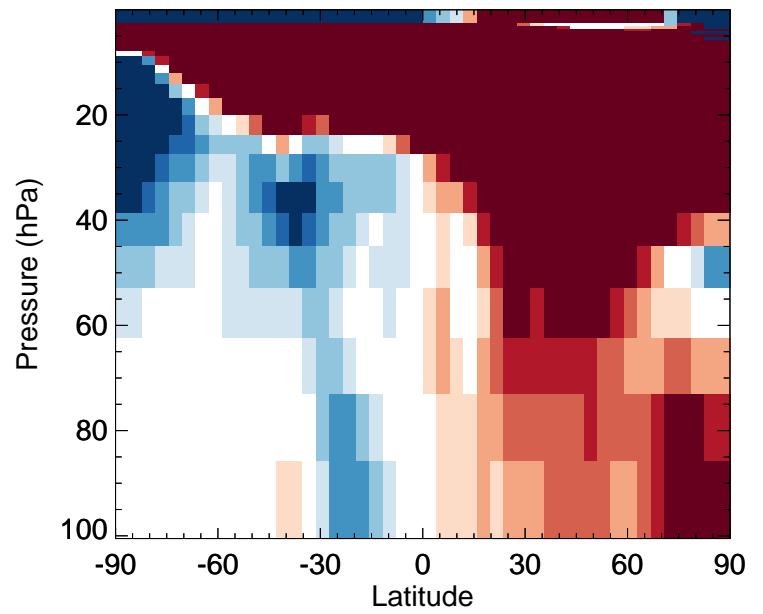

# GEOS-Chem Stratospheric Zonal Difference Maps

v11-02e-Run1 - v11-02e-Run0

C3H8 - Strat zonal mean abs diff for Jul

v11-02e-Run1 / v11-02e-Run0

C3H8 - Strat zonal mean % diff for Jul

v11-02e-Run1 - v11-02d-Run1