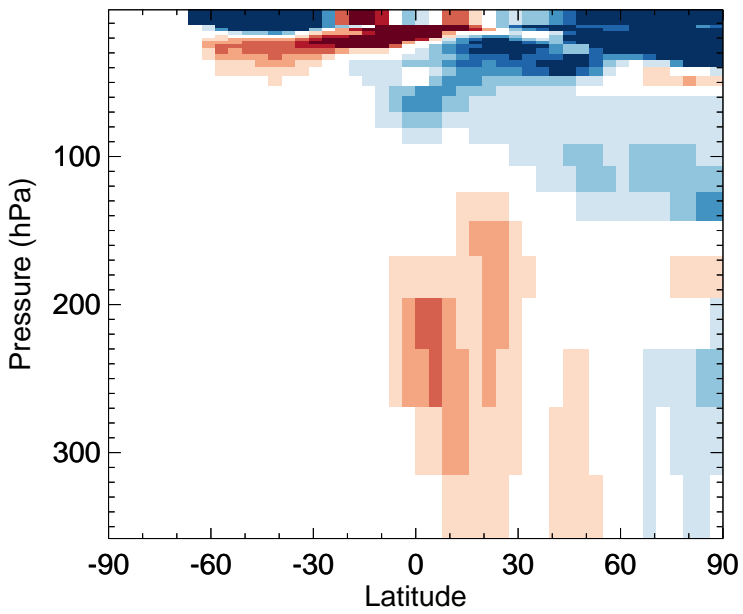

GEOS-Chem Stratospheric Zonal Difference Maps

v11-02e-Run1 - v11-02e-Run0

HO2 - Strat zonal mean abs diff for Jul