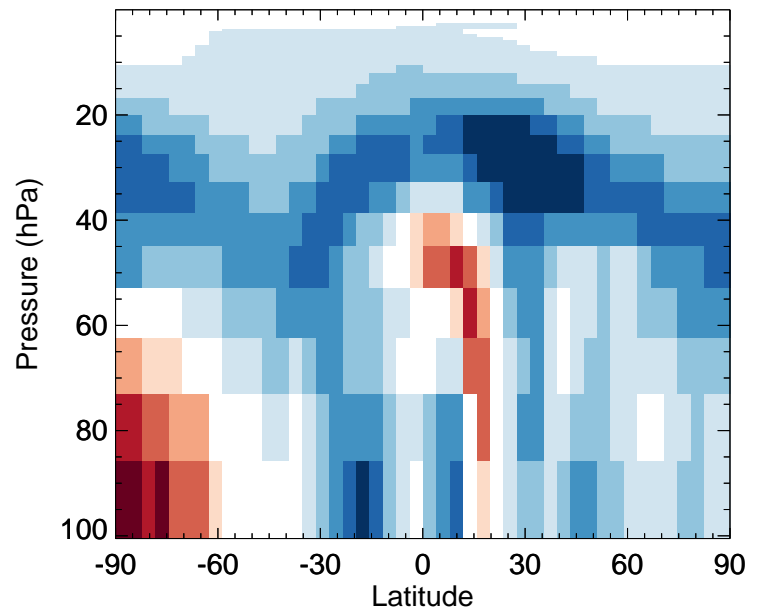

# GEOS-Chem Stratospheric Zonal Difference Maps

v11-02e-Run1 - v11-02e-Run0

SOAME - Strat zonal mean abs diff for Jul

v11-02e-Run1 / v11-02e-Run0

SOAME - Strat zonal mean % diff for Jul

v11-02e-Run1 - v11-02d-Run1