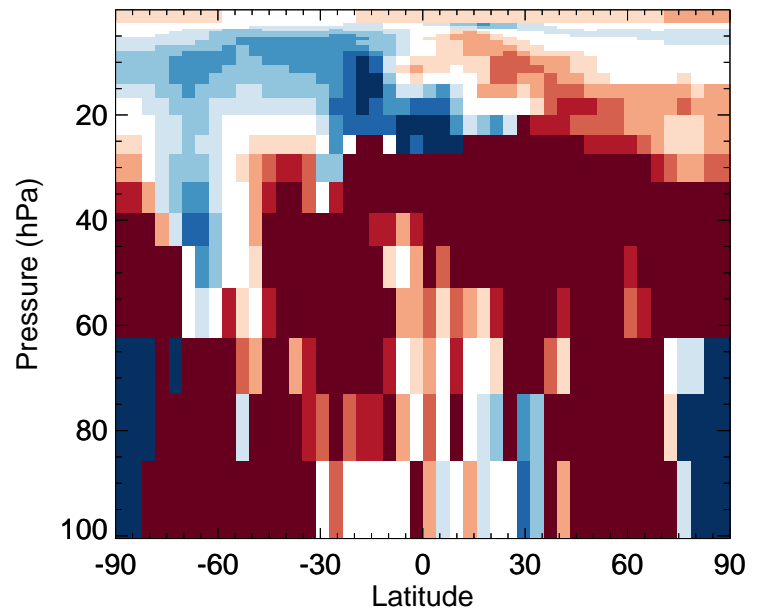

v11-02e-Run1 / v11-02e-Run0

NH3 - Strat zonal mean % diff for Jul