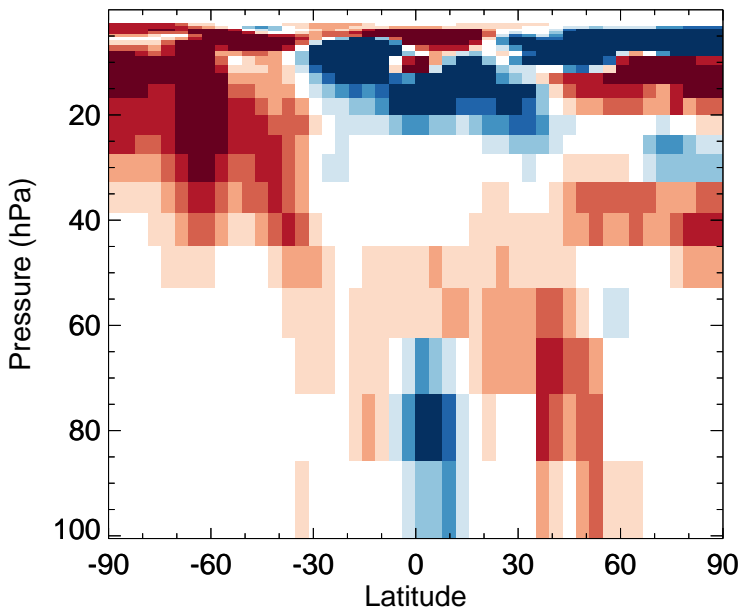

GEOS-Chem Stratospheric Zonal Difference Maps

v11-02e-Run1 - v11-02e-Run0

HNO₄ - Strat zonal mean abs diff for Jul