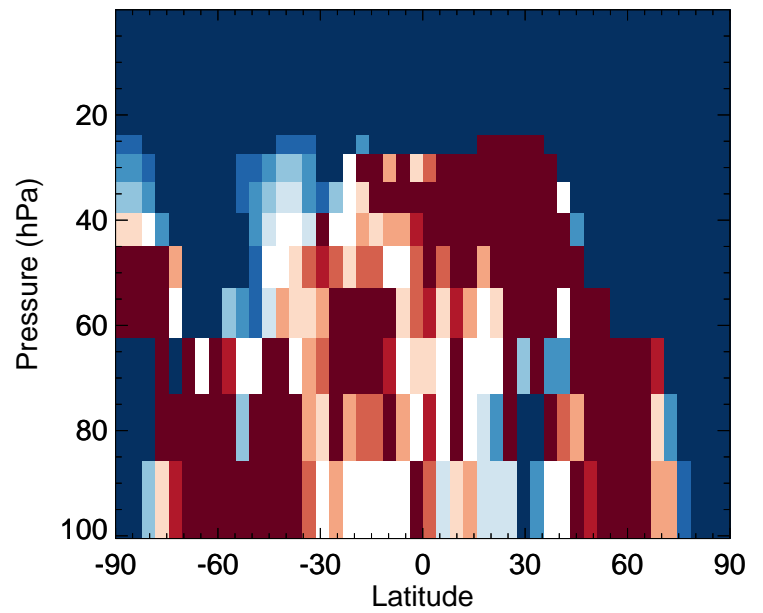

v11-02e-Run1 / v11-02d-Run1

NH3 - Strat zonal mean % diff for Jul