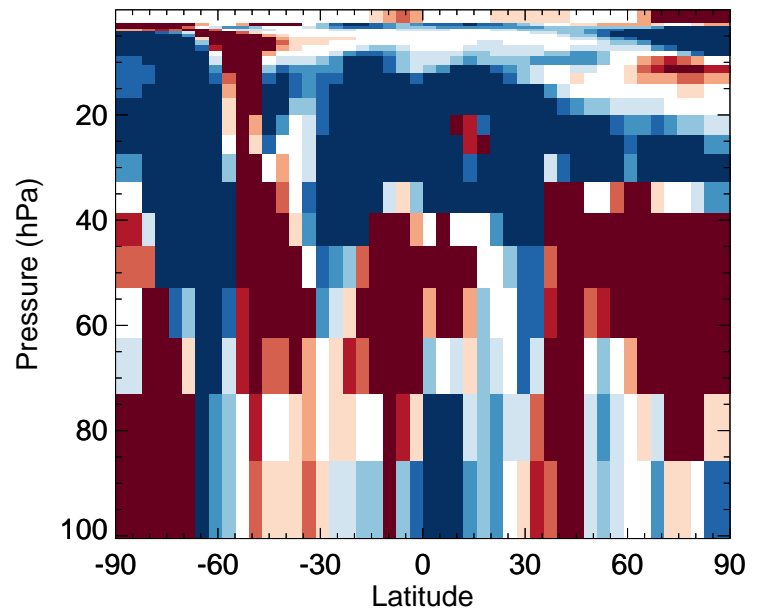

v11-02e-Run1 / v11-02e-Run0

Cl2O2 - Strat zonal mean % diff for Jul