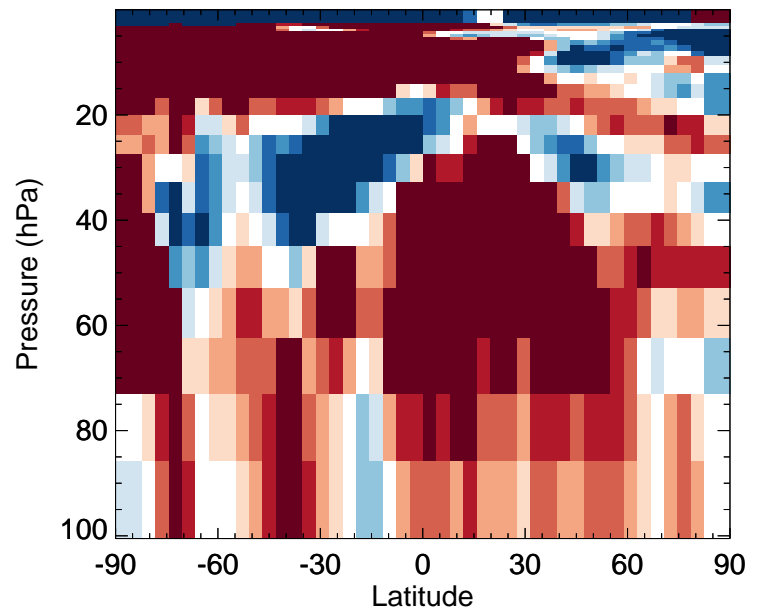

v11-02e-Run1 / v11-02e-Run0

ACTA - Strat zonal mean % diff for Jul