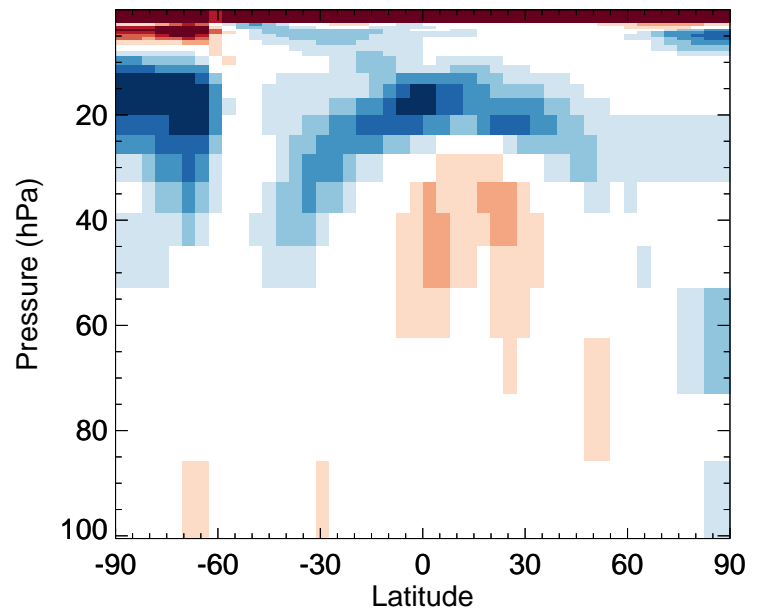

v11-02e-Run1 - v11-02d-Run1

CH<sub>2</sub>O - Strat zonal mean abs diff for Jul

v11-02e-Run1 / v11-02d-Run1

CH<sub>2</sub>O - Strat zonal mean % diff for Jul