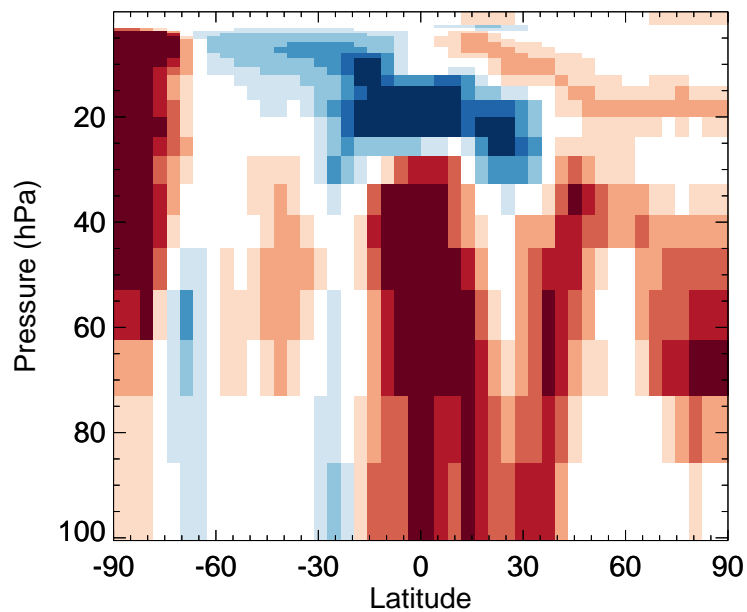

v11-02e-Run1 / v11-02e-Run0

ISO2 - Strat zonal mean % diff for Jul