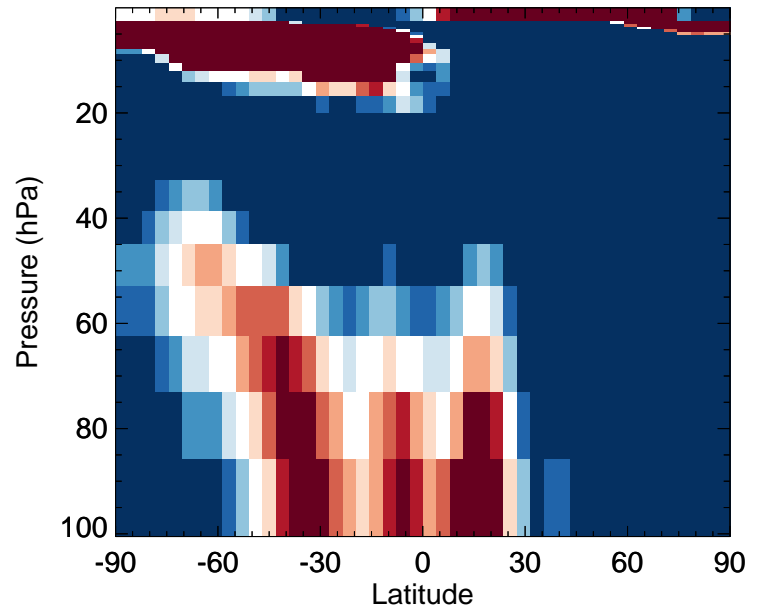

# GEOS-Chem Stratospheric Zonal Difference Maps

v11-02e-Run1 - v11-02e-Run0

DST1 - Strat zonal mean abs diff for Jul

v11-02e-Run1 / v11-02e-Run0

DST1 - Strat zonal mean % diff for Jul

v11-02e-Run1 - v11-02d-Run1