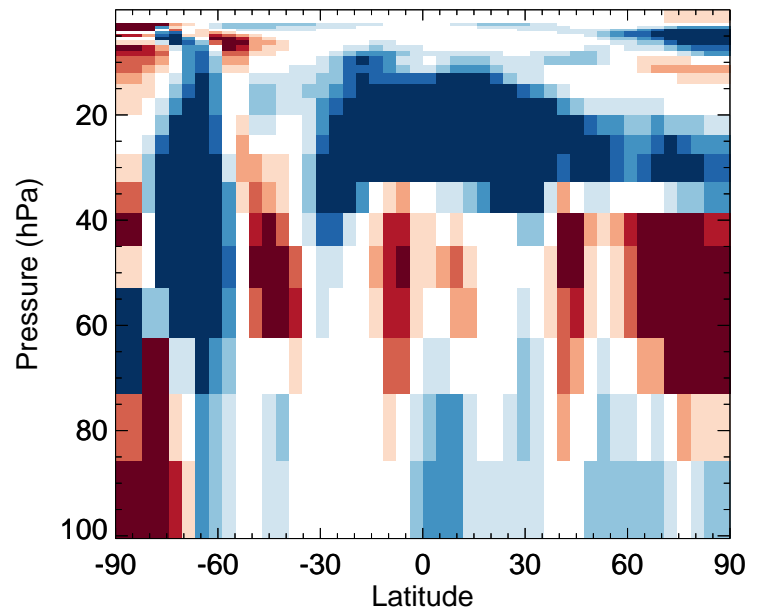

v11-02e-Run1 / v11-02e-Run0
ClO - Strat zonal mean % diff for Jul