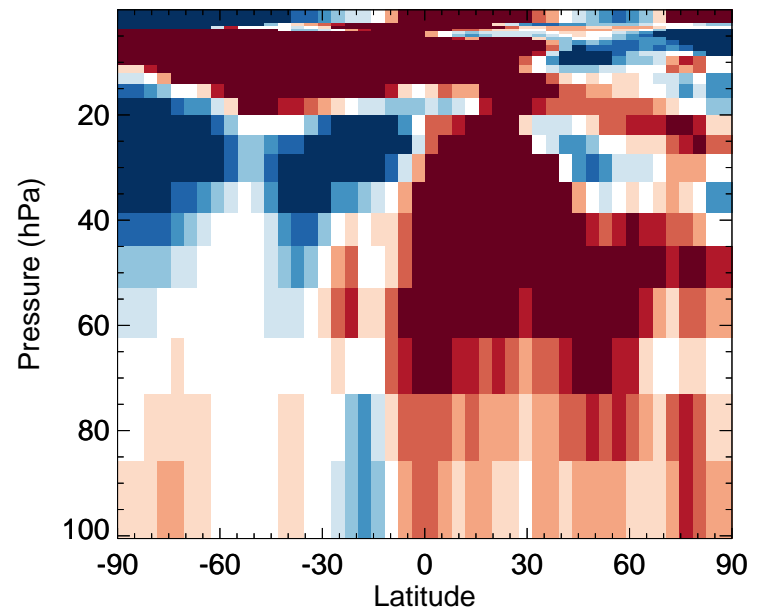

# GEOS-Chem Stratospheric Zonal Difference Maps

v11-02e-Run1 - v11-02e-Run0

MAP - Strat zonal mean abs diff for Jul

v11-02e-Run1 / v11-02e-Run0

MAP - Strat zonal mean % diff for Jul

v11-02e-Run1 - v11-02d-Run1