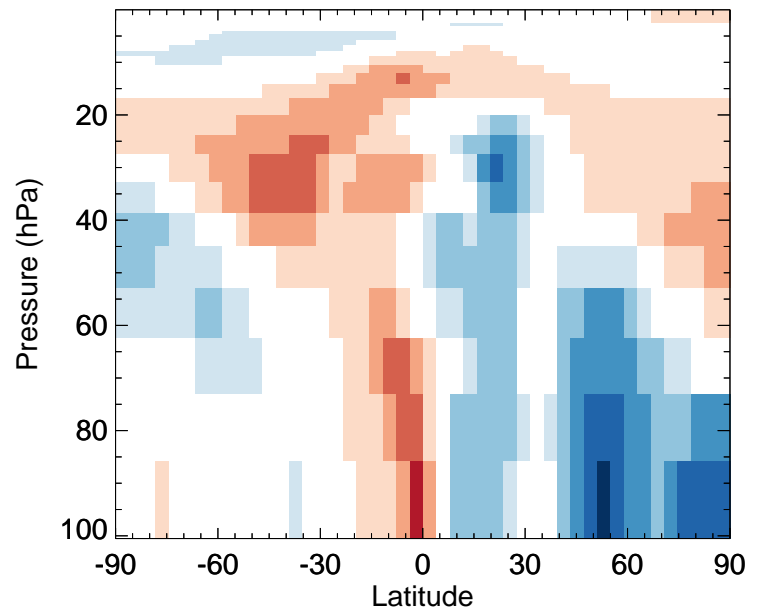

# GEOS-Chem Stratospheric Zonal Difference Maps

v11-02e-Run1 - v11-02e-Run0

MSA - Strat zonal mean abs diff for Jul

v11-02e-Run1 / v11-02e-Run0

MSA - Strat zonal mean % diff for Jul

v11-02e-Run1 - v11-02d-Run1