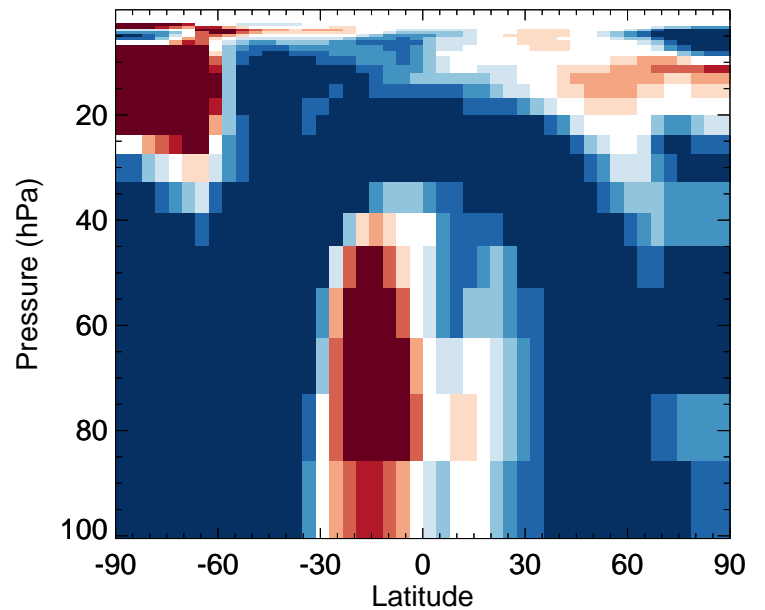

v11-02e-Run1 / v11-02d-Run1

HOBr - Strat zonal mean % diff for Jul