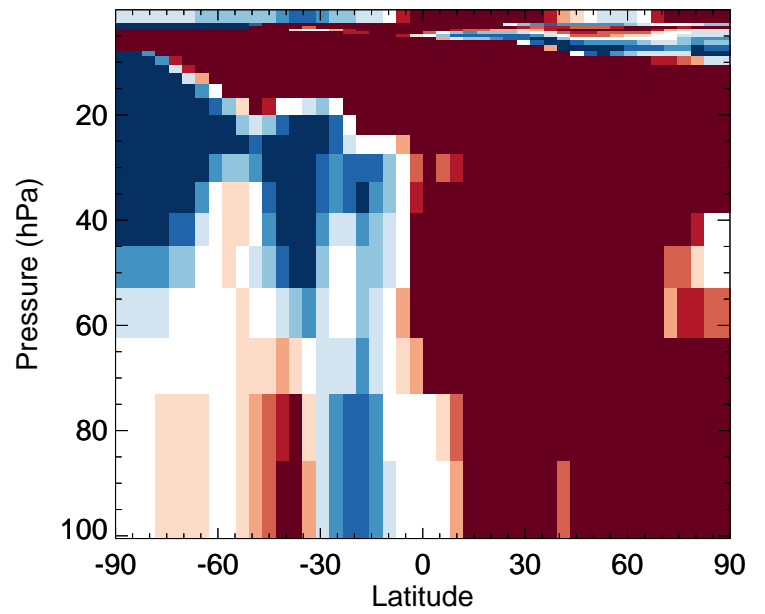

# GEOS-Chem Stratospheric Zonal Difference Maps

v11-02e-Run1 - v11-02e-Run0

EOH - Strat zonal mean abs diff for Jul

v11-02e-Run1 / v11-02e-Run0

EOH - Strat zonal mean % diff for Jul

v11-02e-Run1 - v11-02d-Run1