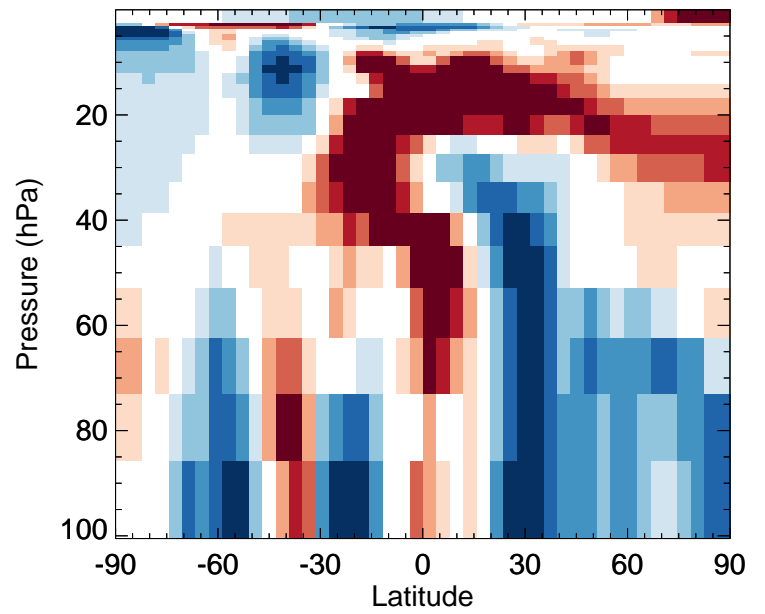

v11-02e-Run1 / v11-02e-Run0

ISOA3 - Strat zonal mean % diff for Jul