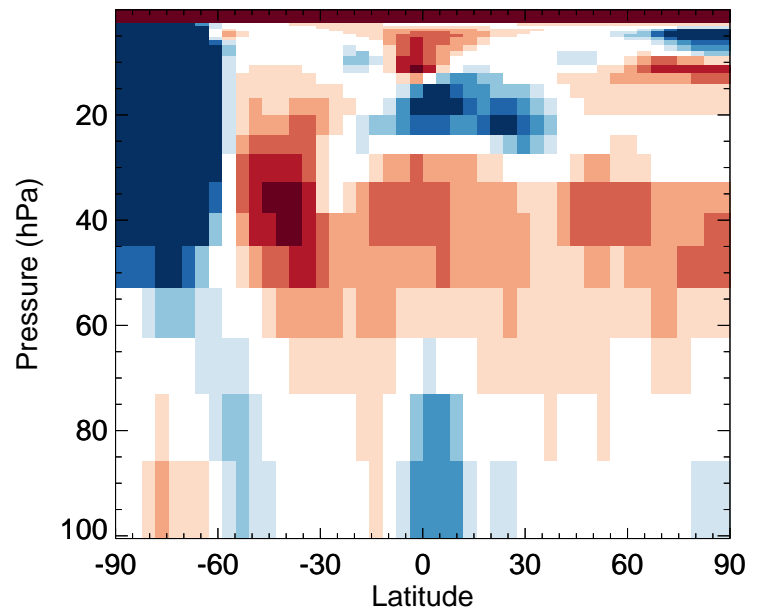

v11-02e-Run1 - v11-02d-Run1

HNO<sub>4</sub> - Strat zonal mean abs diff for Jul

v11-02e-Run1 / v11-02d-Run1

HNO<sub>4</sub> - Strat zonal mean % diff for Jul