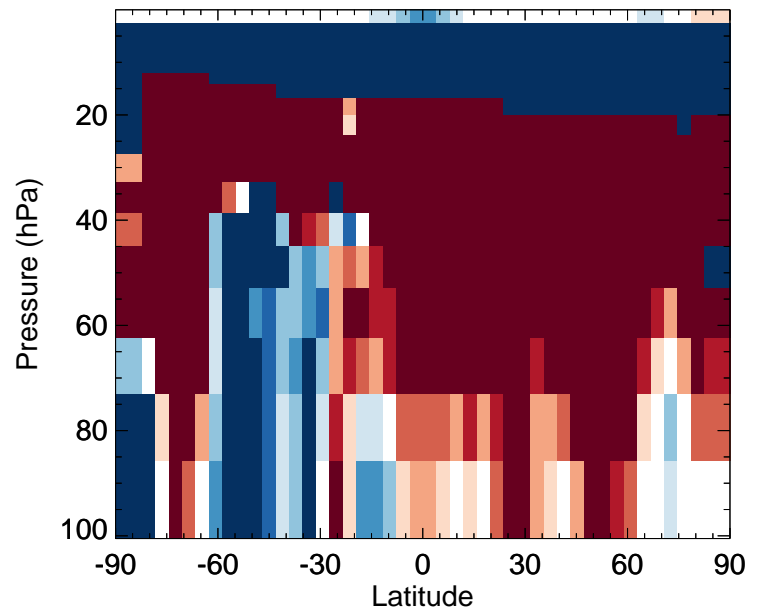

# GEOS-Chem Stratospheric Zonal Difference Maps

v11-02e-Run1 - v11-02e-Run0

SO4s - Strat zonal mean abs diff for Jul

v11-02e-Run1 / v11-02e-Run0

SO4s - Strat zonal mean % diff for Jul

v11-02e-Run1 - v11-02d-Run1