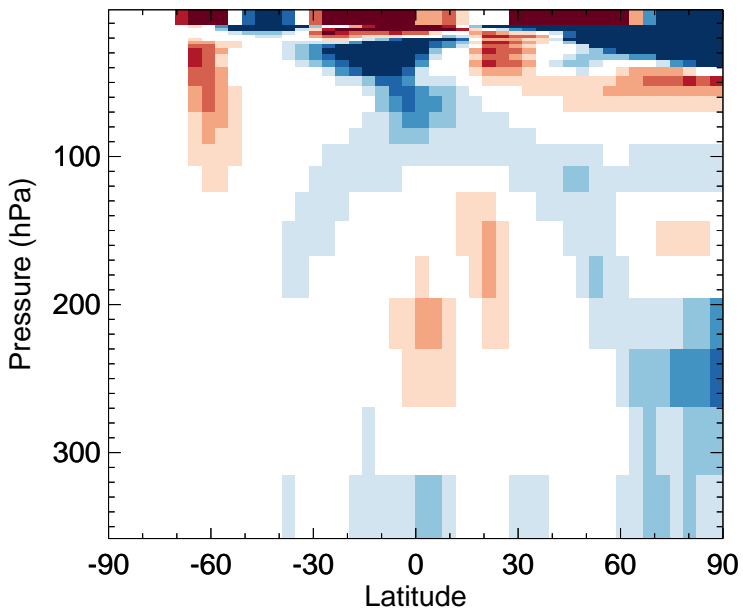

v11-02e-Run1 - v11-02d-Run1

HO2 - Strat zonal mean abs diff for Jul