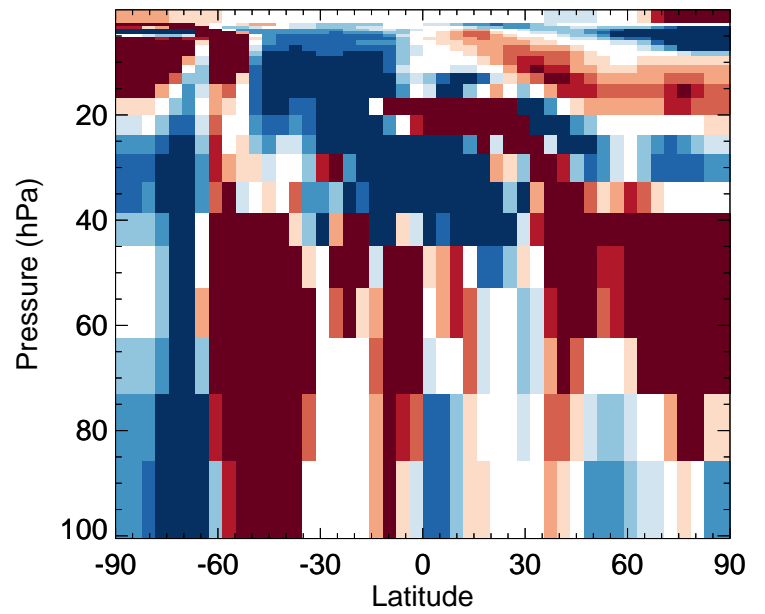

v11-02e-Run1 / v11-02e-Run0
Cl2 - Strat zonal mean % diff for Jul