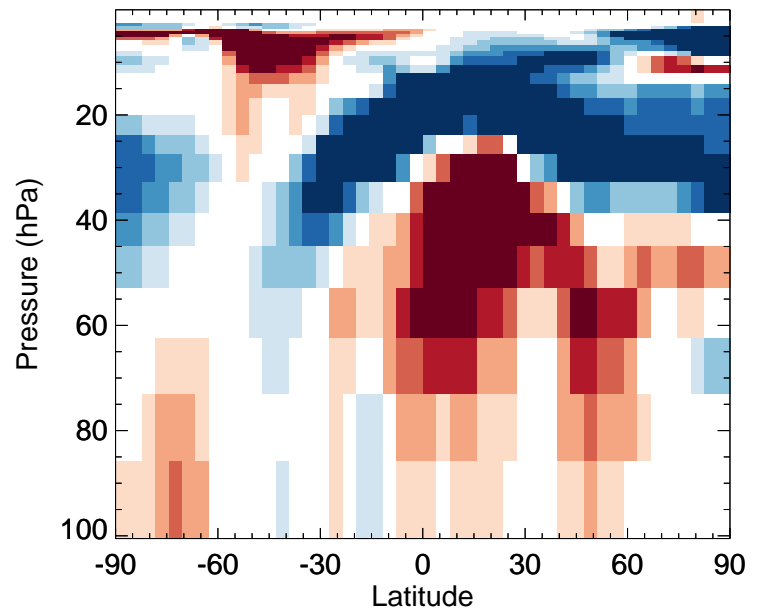

# GEOS-Chem Stratospheric Zonal Difference Maps

v11-02e-Run1 - v11-02e-Run0

H2O2 - Strat zonal mean abs diff for Jul

v11-02e-Run1 / v11-02e-Run0

H2O2 - Strat zonal mean % diff for Jul

v11-02e-Run1 - v11-02d-Run1