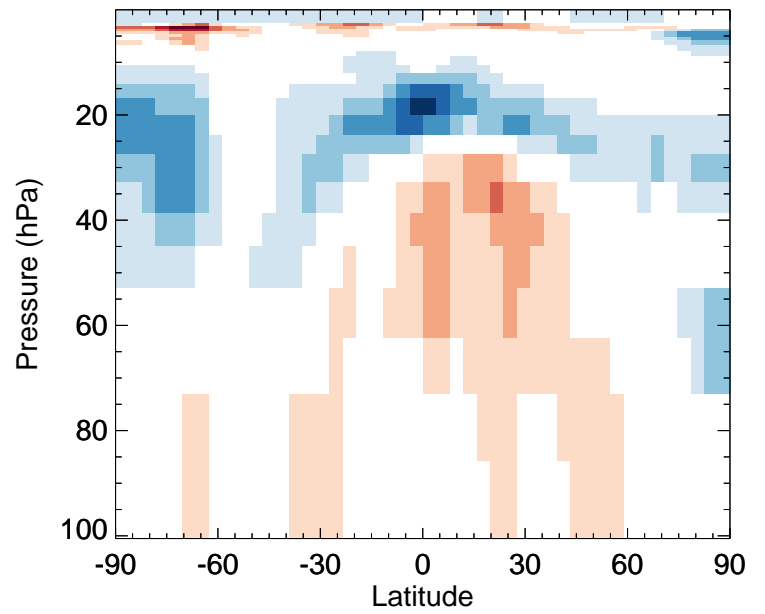

# GEOS-Chem Stratospheric Zonal Difference Maps

v11-02e-Run1 - v11-02e-Run0

CH<sub>2</sub>O - Strat zonal mean abs diff for Jul

v11-02e-Run1 / v11-02e-Run0

CH<sub>2</sub>O - Strat zonal mean % diff for Jul