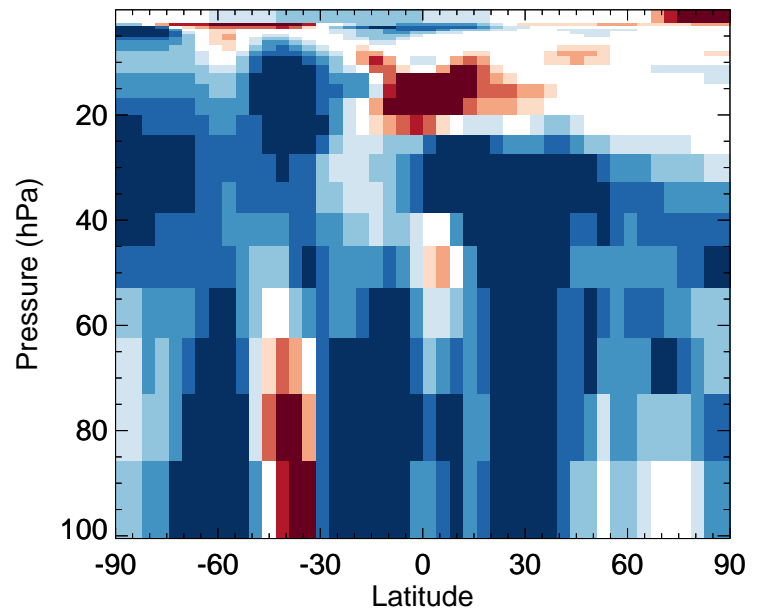

v11-02e-Run1 / v11-02e-Run0

TSOA3 - Strat zonal mean % diff for Jul