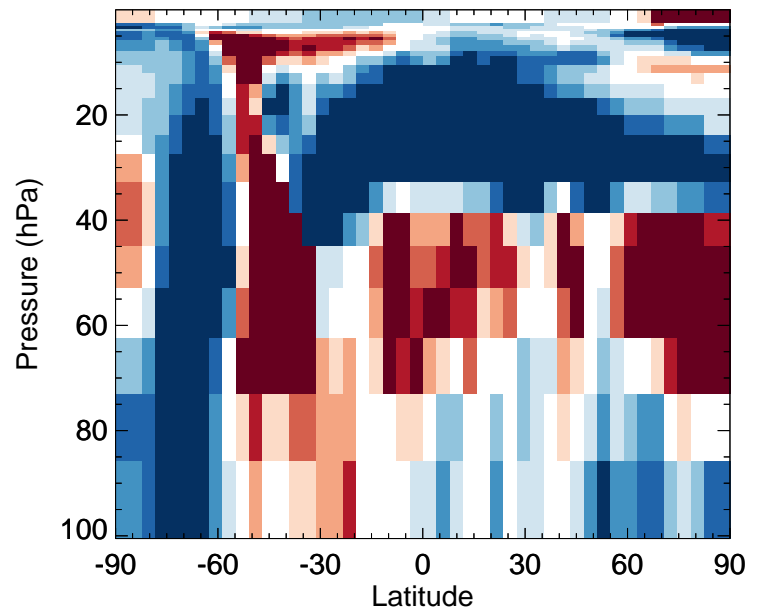

v11-02e-Run1 / v11-02e-Run0

OCIO - Strat zonal mean % diff for Jul