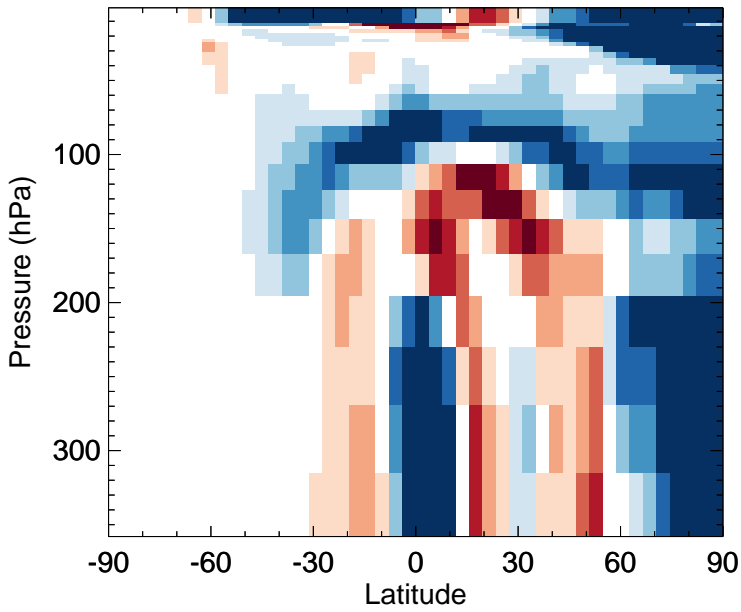

GEOS-Chem Stratospheric Zonal Difference Maps

v11-02e-Run1 - v11-02e-Run0

OH - Strat zonal mean abs diff for Jul