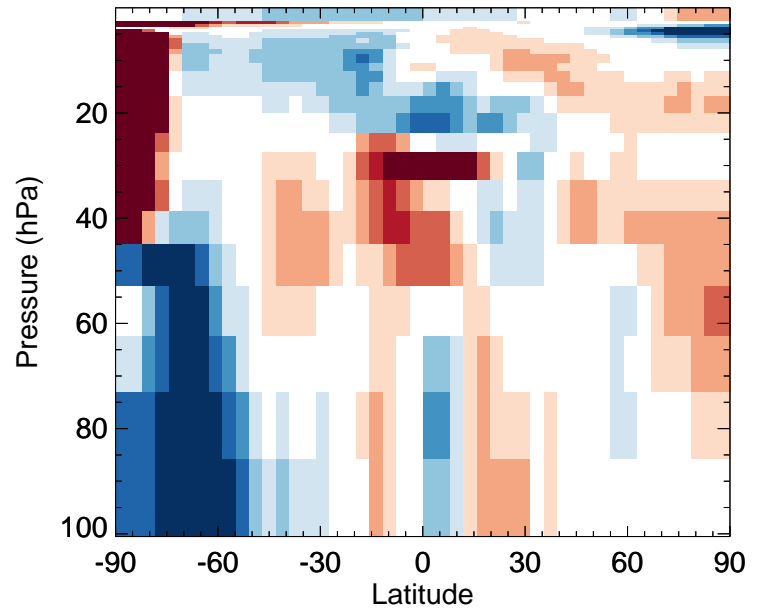

v11-02e-Run1 / v11-02e-Run0

HNO₃ - Strat zonal mean % diff for Jul