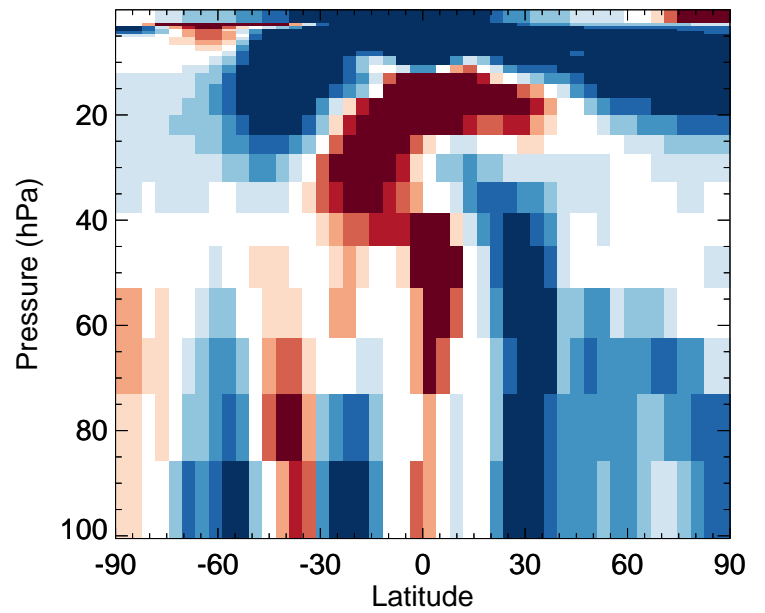

v11-02e-Run1 / v11-02d-Run1

ISOA3 - Strat zonal mean % diff for Jul