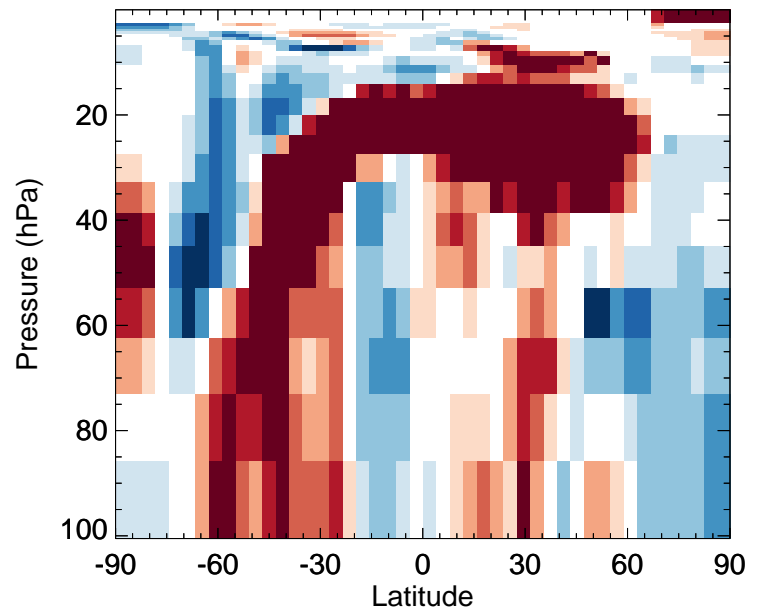

# GEOS-Chem Stratospheric Zonal Difference Maps

v11-02e-Run1 - v11-02e-Run0

Br2 - Strat zonal mean abs diff for Jul

v11-02e-Run1 / v11-02e-Run0

Br2 - Strat zonal mean % diff for Jul

v11-02e-Run1 - v11-02d-Run1