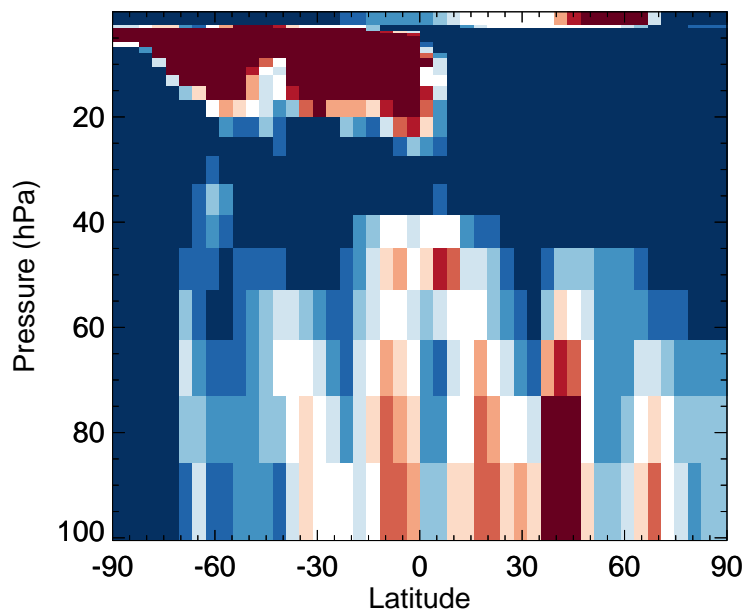

# GEOS-Chem Stratospheric Zonal Difference Maps

v11-02e-Run1 - v11-02e-Run0

DST2 - Strat zonal mean abs diff for Jul

v11-02e-Run1 / v11-02e-Run0

DST2 - Strat zonal mean % diff for Jul

v11-02e-Run1 - v11-02d-Run1