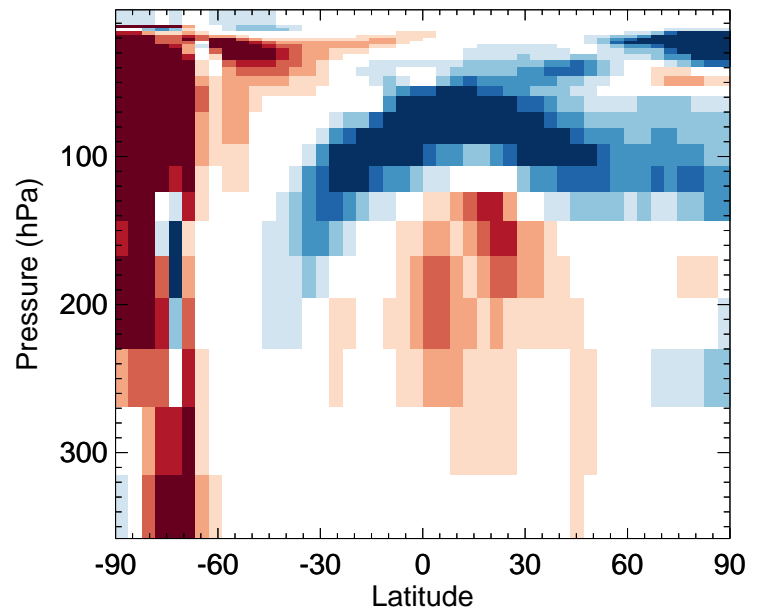

v11-02e-Run1 / v11-02e-Run0

HO2 - Strat zonal mean % diff for Jul