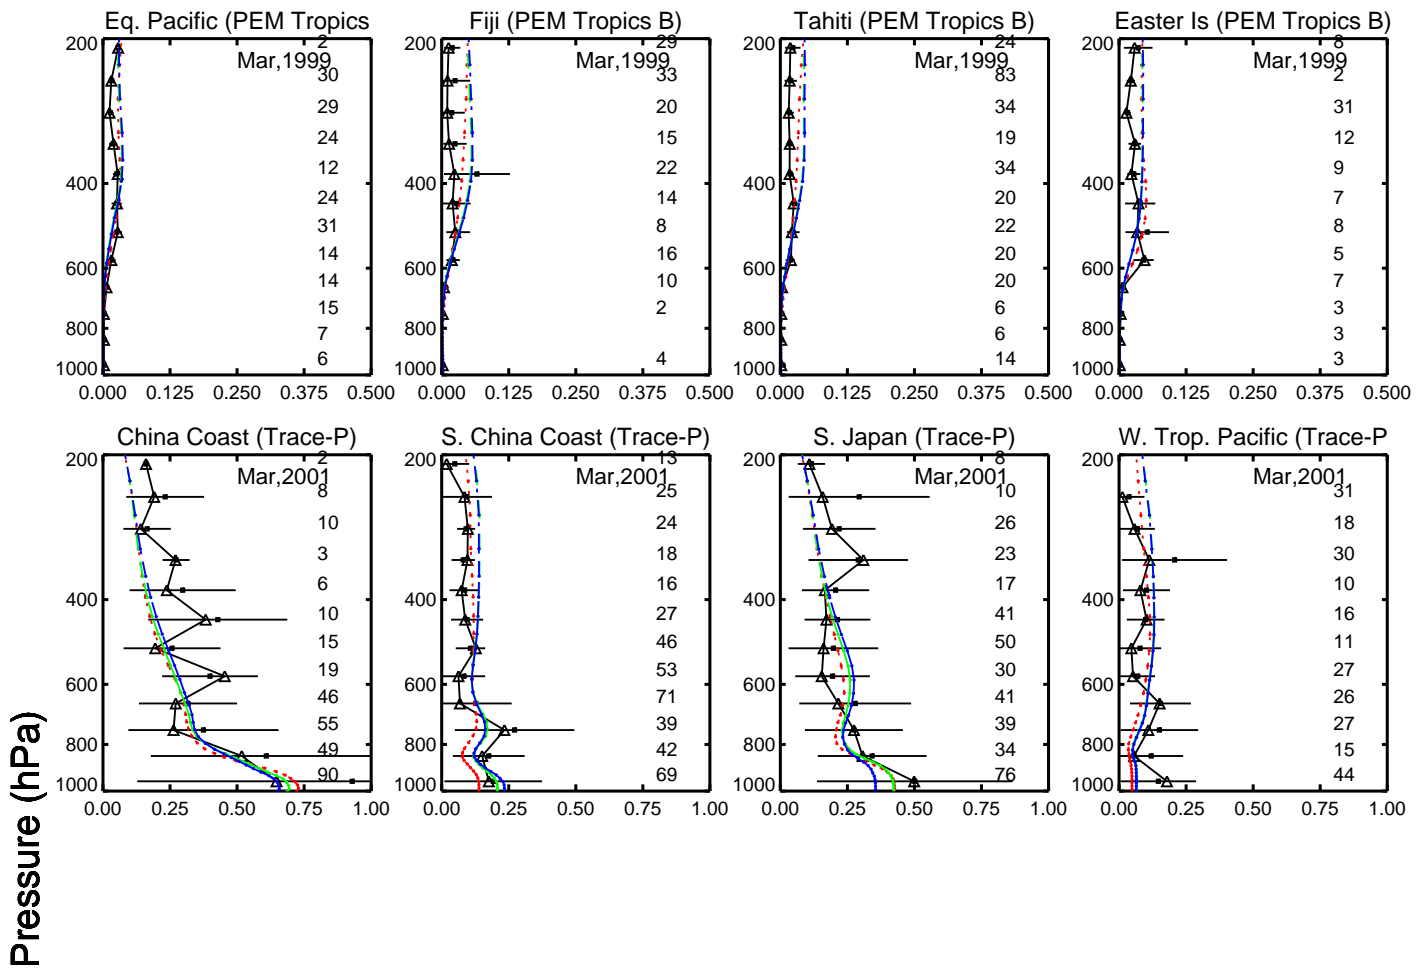

Red: v11-02e-Run0 (2013); Green: v11-02e-Run1 (2016); Blue: v11-02f-Run1 (2016)

Red: v11-02e-Run0 (2013); Green: v11-02e-Run1 (2016); Blue: v11-02f-Run1 (2016)

Red: v11-02e-Run0 (2013); Green: v11-02e-Run1 (2016); Blue: v11-02f-Run1 (2016)

PAN (ppb)