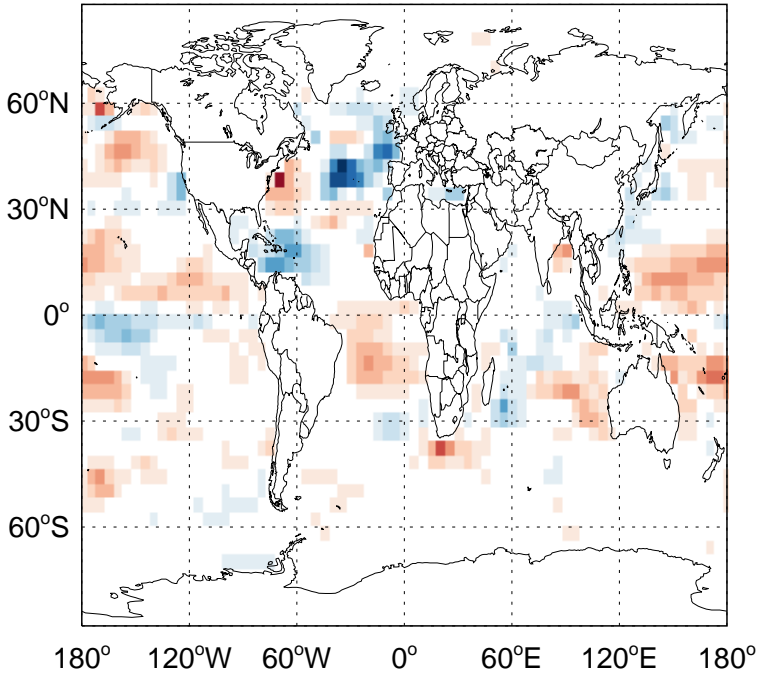

GEOS-Chem Absolute Emission Differences

v11-02f-Run1 - v11-02e-Run0

DMS biogenic emissions for Apr

v11-02f-Run1 - v11-02e-Run1

DMS biogenic emissions for Apr