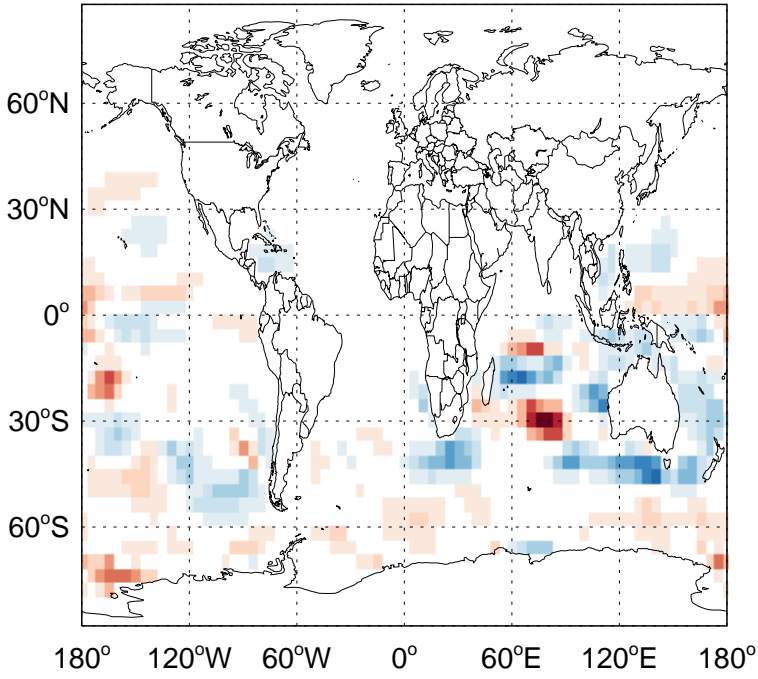

GEOS-Chem Absolute Emission Differences

v11-02f-Run1 - v11-02e-Run0

DMS biogenic emissions for Jan

v11-02f-Run1 - v11-02e-Run1

DMS biogenic emissions for Jan