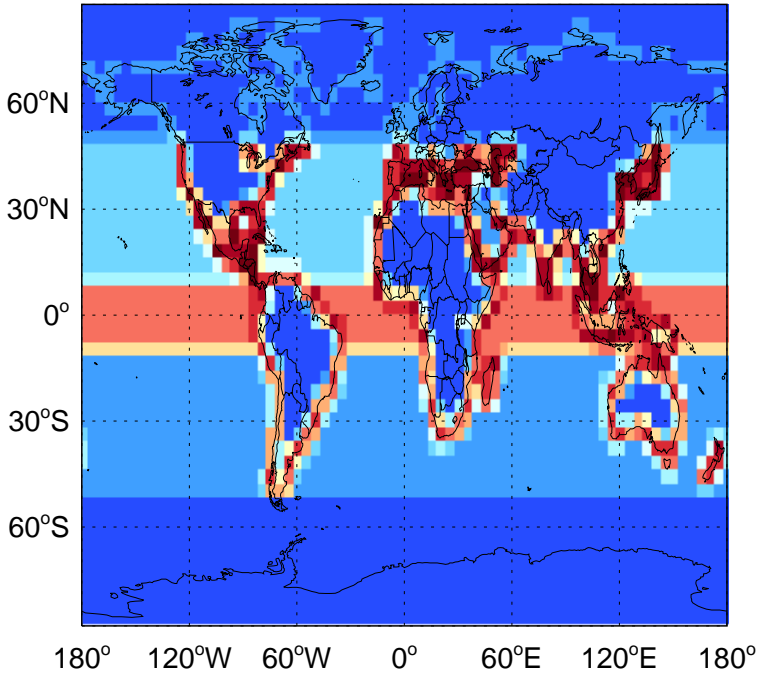

GEOS-Chem Emission Maps

v11-02e-Run0

CH₂Br₂ biogenic emissions for Oct

v11-02e-Run1

CH₂Br₂ biogenic emissions for Oct

v11-02f-Run1

CH₂Br₂ biogenic emissions for Oct