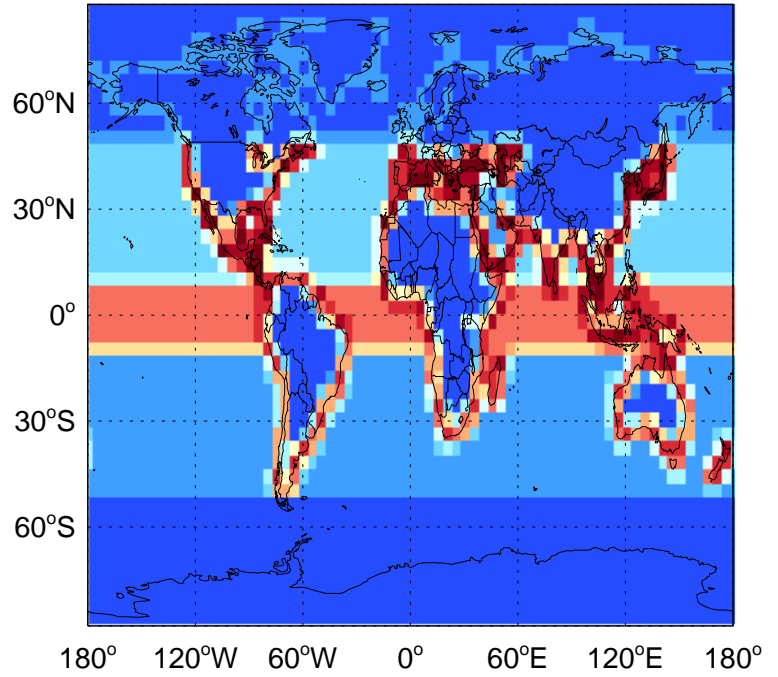

GEOS-Chem Emission Maps

v11-02e-Run0

CH₂Br₂ biogenic emissions for Oct

v11-02e-Run1

CH₂Br₂ biogenic emissions for Oct

v11-02f-Run1

CH₂Br₂ biogenic emissions for Oct