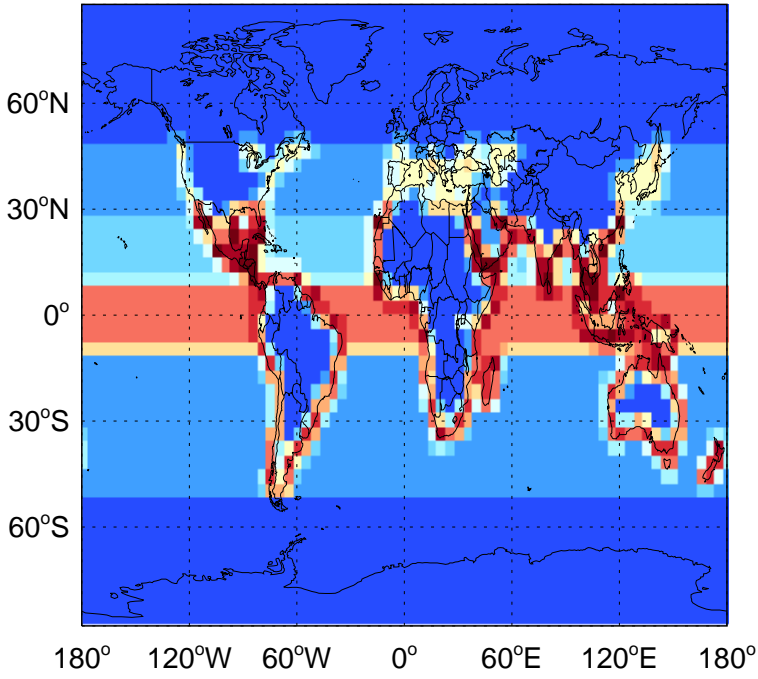

GEOS-Chem Emission Maps

v11-02e-Run0

CHBr3 biogenic emissions for Jan

v11-02e-Run1

CHBr3 biogenic emissions for Jan