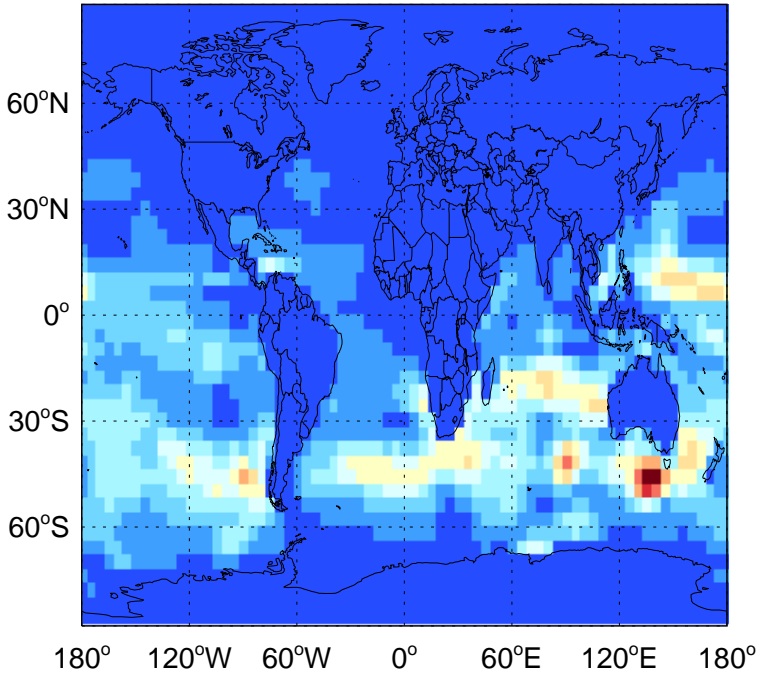

GEOS-Chem Emission Maps

v11-02e-Run0

DMS biogenic emissions for Jan

v11-02e-Run1

DMS biogenic emissions for Jan