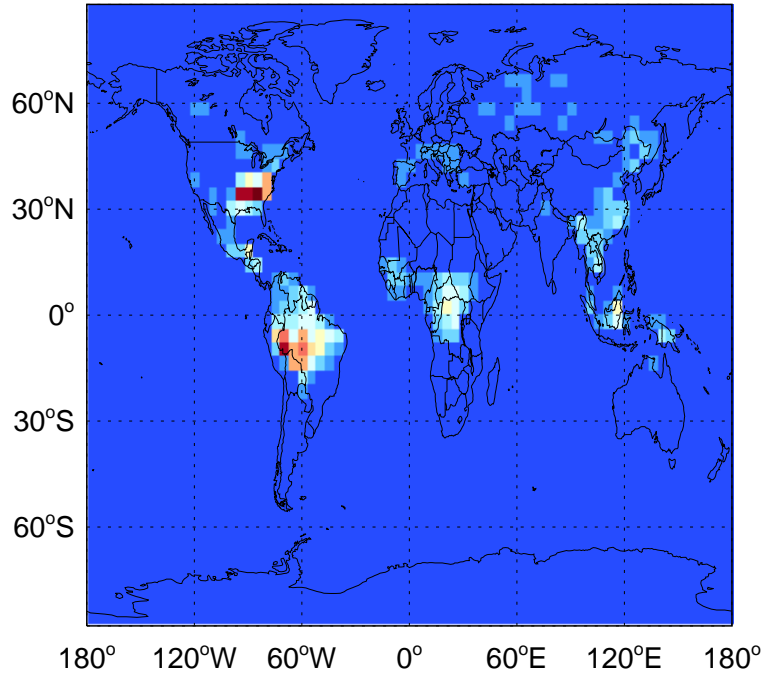

GEOS-Chem Emission Maps

v11-02e-Run0

ISOP biogenic emissions for Jul

v11-02e-Run1

ISOP biogenic emissions for Jul

v11-02f-Run1

ISOP biogenic emissions for Jul