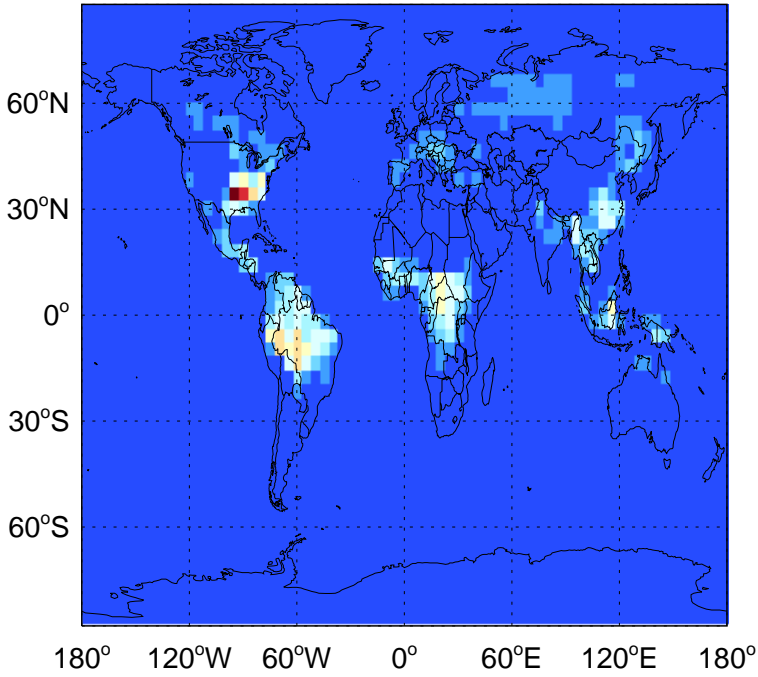

GEOS-Chem Emission Maps

v11-02e-Run0

ISOP biogenic emissions for Jul

v11-02e-Run1

ISOP biogenic emissions for Jul

v11-02f-Run1

ISOP biogenic emissions for Jul