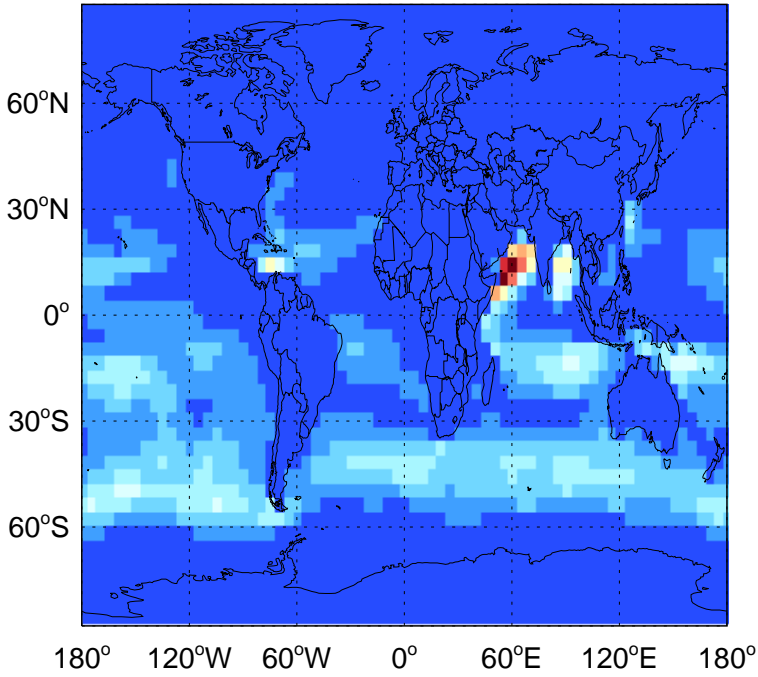

GEOS-Chem Emission Maps

v11-02e-Run0

Accum-mode sea salt emissions for Jul

v11-02e-Run1

Accum-mode sea salt emissions for Jul

v11-02f-Run1

Accum-mode sea salt emissions for Jul

GEOS-Chem Emission Maps