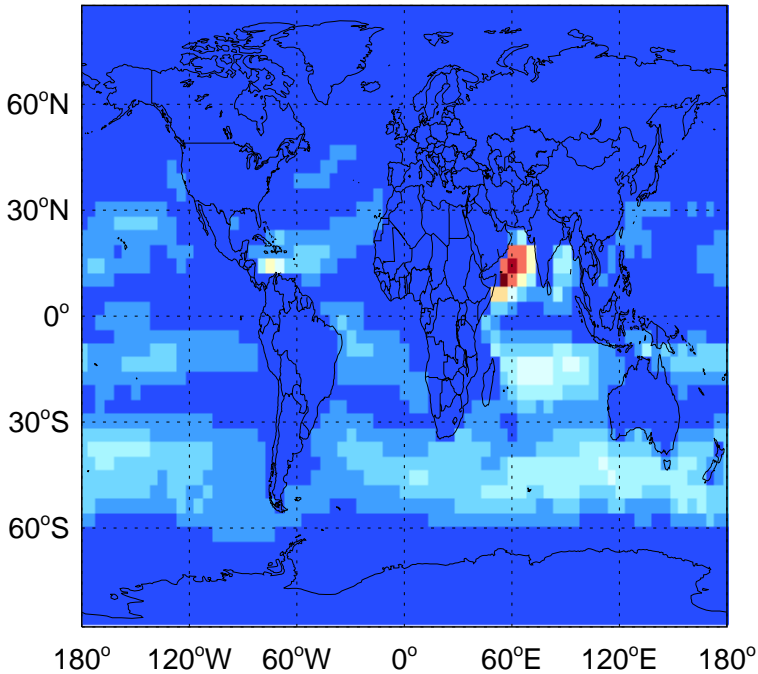

GEOS-Chem Emission Maps

v11-02e-Run0

Accum-mode sea salt emissions for Jul

v11-02e-Run1

Accum-mode sea salt emissions for Jul

v11-02f-Run1

Accum-mode sea salt emissions for Jul

GEOS-Chem Emission Maps