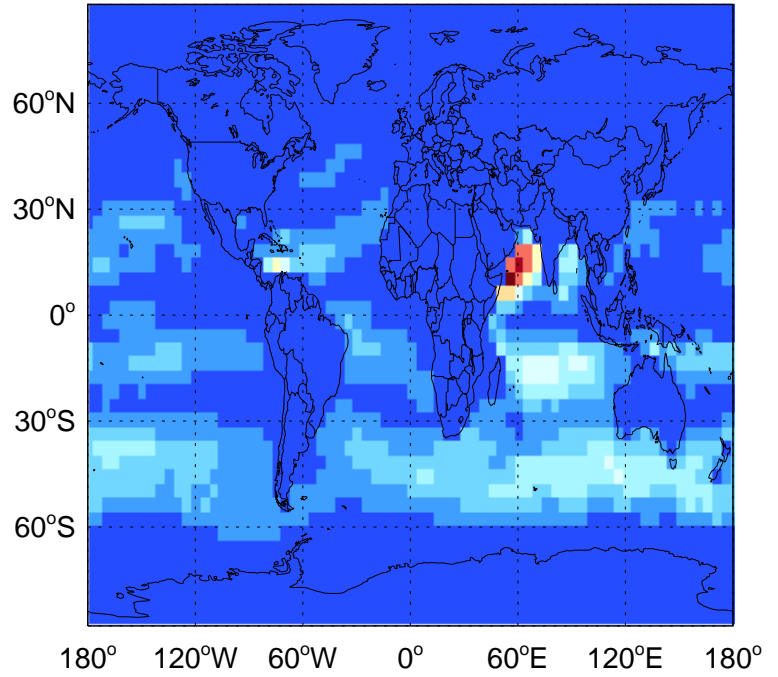

GEOS-Chem Emission Maps

v11-02e-Run0

Accum-mode sea salt emissions for Jul

v11-02e-Run1

Accum-mode sea salt emissions for Jul

v11-02f-Run1

Accum-mode sea salt emissions for Jul

GEOS-Chem Emission Maps