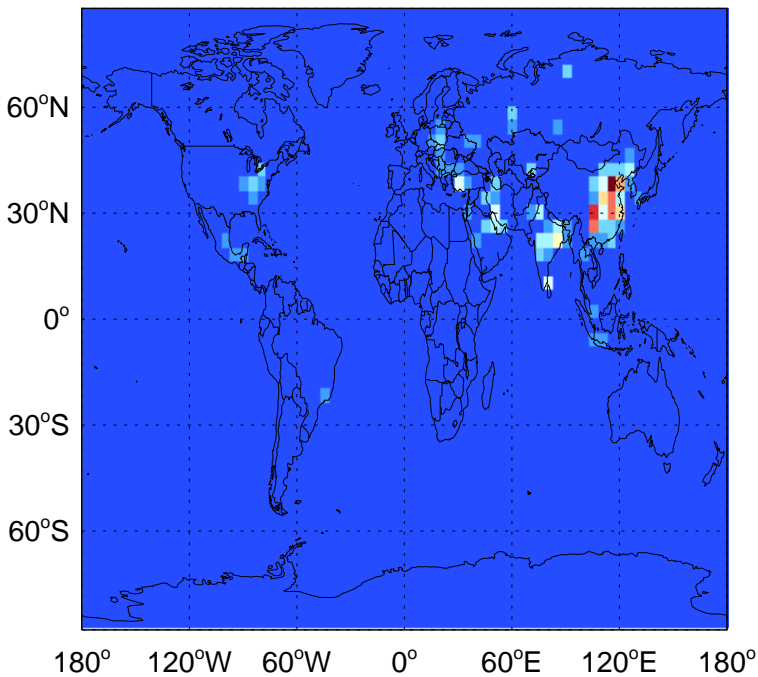

SO2 column anthro emissions for Jan