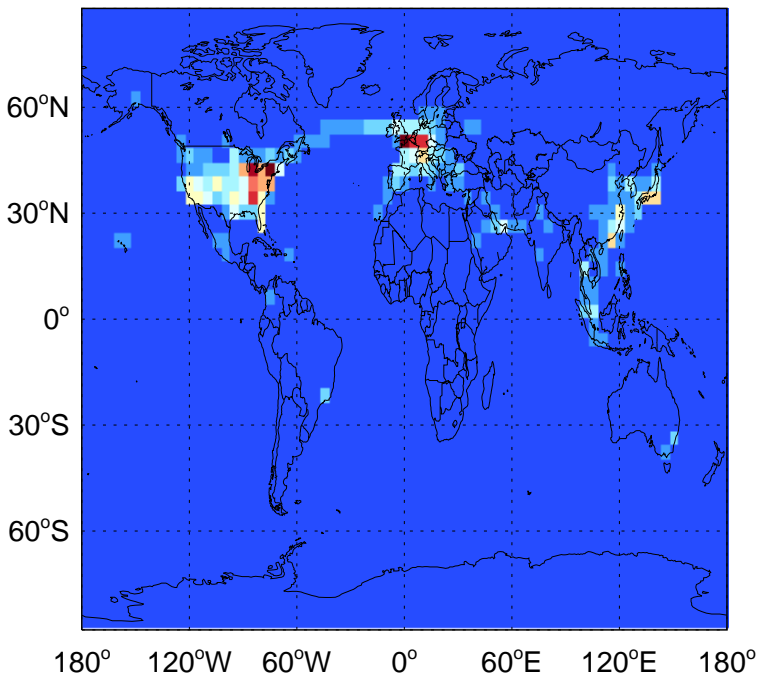

GEOS-Chem Emission Maps

v11-02e-Run0

SO2 column anthro emissions for Jul

v11-02e-Run1

SO2 column anthro emissions for Jul

v11-02f-Run1

SO2 column anthro emissions for Jul

GEOS-Chem Emission Maps

v11-02e-Run0

SO2 column aircraft emissions for Jul

0.00e+00 7.30e+04 1.46e+05 kg S

v11-02e-Run1

SO2 column aircraft emissions for Jul

0.00e+00 7.30e+04 1.46e+05 kg S

v11-02f-Run1

SO2 column aircraft emissions for Jul

0.00e+00 7.30e+04 1.46e+05 kg S

GEOS-Chem Emission Maps

v11-02e-Run0

SO2 biofuel emissions for Jul

v11-02e-Run1

SO2 biofuel emissions for Jul

v11-02f-Run1

SO2 biofuel emissions for Jul