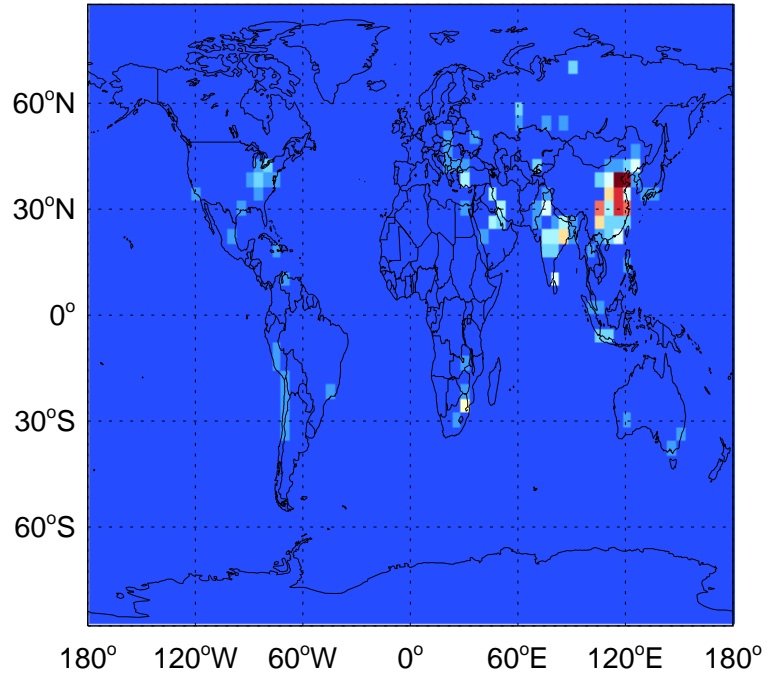

GEOS-Chem Emission Maps

v11-02e-Run0

SO2 column anthro emissions for Jul

v11-02e-Run1

SO2 column anthro emissions for Jul

v11-02f-Run1

SO2 column anthro emissions for Jul

GEOS-Chem Emission Maps

v11-02e-Run0

SO2 column aircraft emissions for Jul

0.00e+00 7.30e+04 1.46e+05 kg S

v11-02e-Run1

SO2 column aircraft emissions for Jul

0.00e+00 7.30e+04 1.46e+05 kg S

v11-02f-Run1

SO2 column aircraft emissions for Jul

0.00e+00 7.30e+04 1.46e+05 kg S

GEOS-Chem Emission Maps

v11-02e-Run0

SO2 biofuel emissions for Jul

v11-02e-Run1

SO2 biofuel emissions for Jul

v11-02f-Run1

SO2 biofuel emissions for Jul