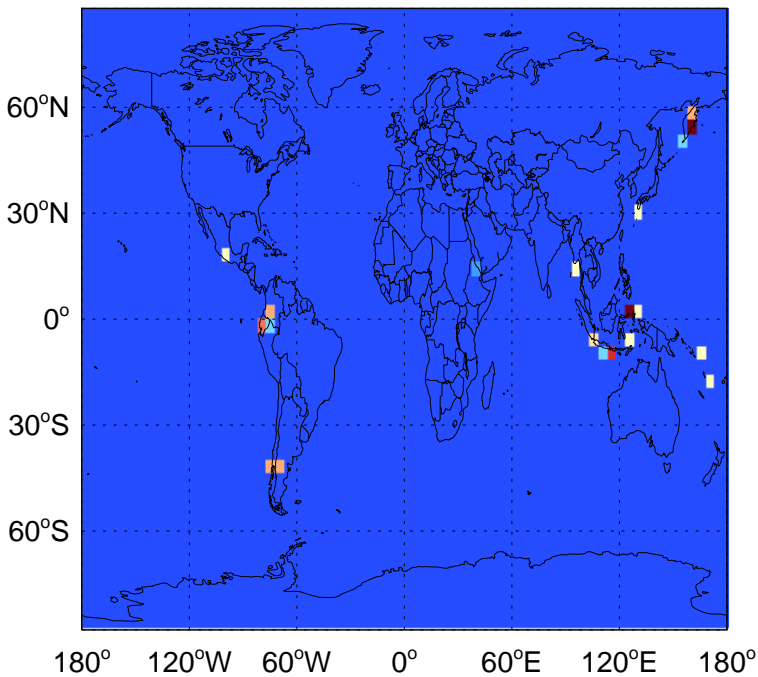

0.00e+00 3.70e+07 7.40e+07kg S

v11-02f-Run1

SO2 column nonerup volc emissions for Jul

0.00e+00 3.70e+07 7.40e+07kg S

GEOS-Chem Emission Maps

v11-02e-Run0

SO2 column erup volc emissions for Jul

0.00e+00 1.22e+07 2.44e+07kg S

v11-02e-Run1

SO2 column erup volc emissions for Jul

0.00e+00 1.22e+07 2.44e+07kg S

v11-02f-Run1

SO2 column erup volc emissions for Jul

0.00e+00 1.22e+07 2.44e+07kg S

GEOS-Chem Emission Maps

v11-02e-Run0