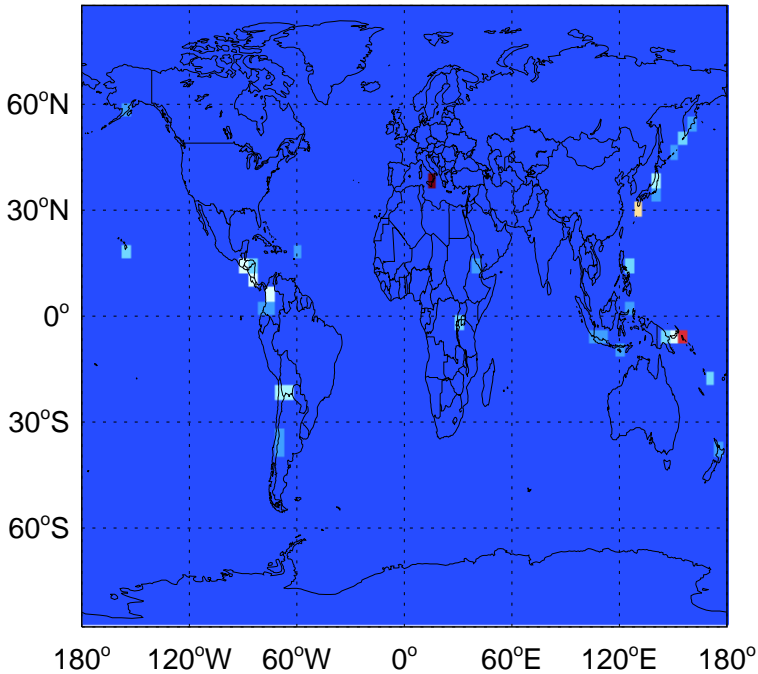

SO2 biomass emissions for Jul

0.00e+00 1.50e+07 3.01e+07 kg S

GEOS-Chem Emission Maps

v11-02e-Run0

SO2 column nonerup volc emissions for Jul

0.00e+00 3.70e+07 7.40e+07kg S

v11-02e-Run1

SO2 column nonerup volc emissions for Jul

0.00e+00 3.70e+07 7.40e+07kg S

v11-02f-Run1

SO2 column nonerup volc emissions for Jul

0.00e+00 3.70e+07 7.40e+07kg S

GEOS-Chem Emission Maps

v11-02e-Run0

SO2 column erup volc emissions for Jul

0.00e+00 1.22e+07 2.44e+07kg S