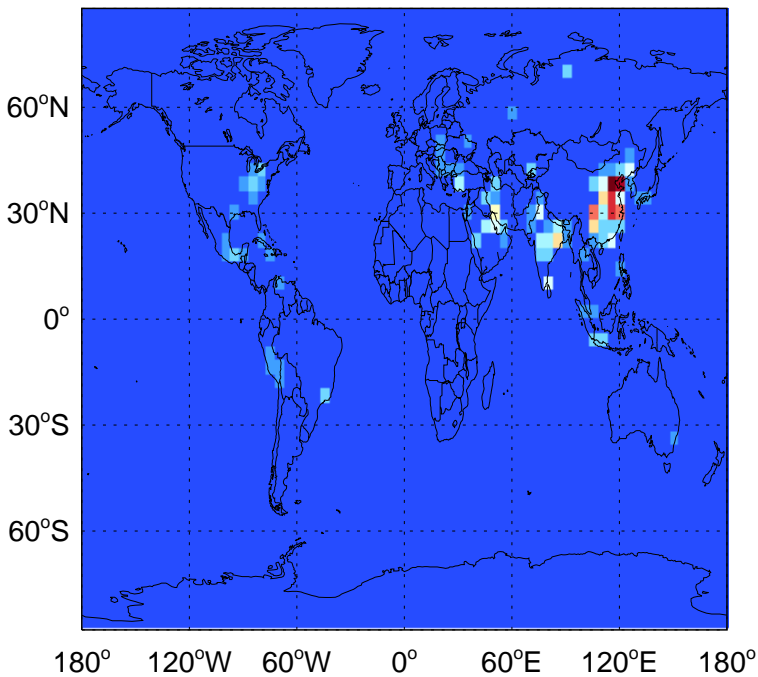

GEOS-Chem Emission Maps

v11-02e-Run0

SO2 column anthro emissions for Jul

v11-02e-Run1

SO2 column anthro emissions for Jul

v11-02f-Run1

SO2 column anthro emissions for Jul

GEOS-Chem Emission Maps

v11-02e-Run0

SO2 column aircraft emissions for Jul

0.00e+00 7.30e+04 1.46e+05 kg S

v11-02e-Run1

SO2 column aircraft emissions for Jul

0.00e+00 7.30e+04 1.46e+05 kg S

v11-02f-Run1

SO2 column aircraft emissions for Jul