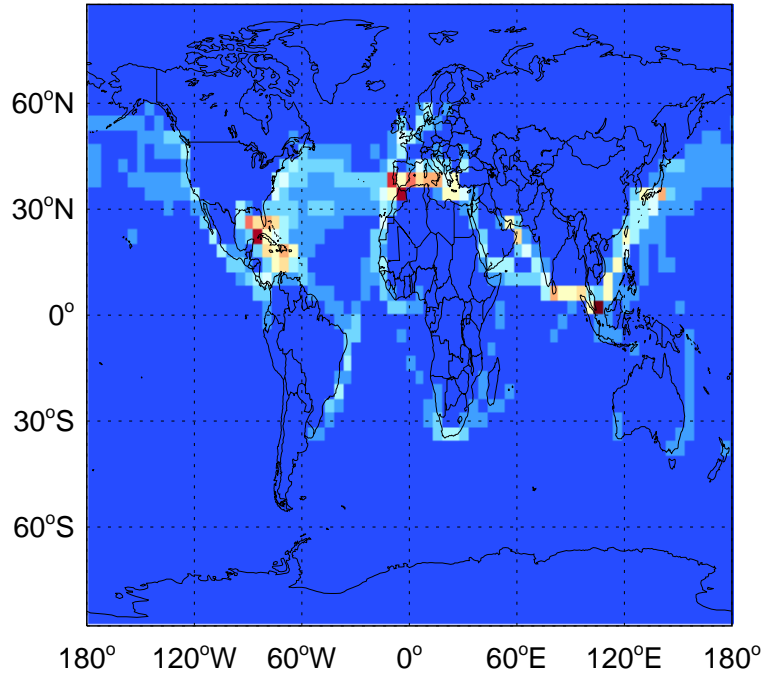

v11-02e-Run1

SO2 ship emissions for Jul