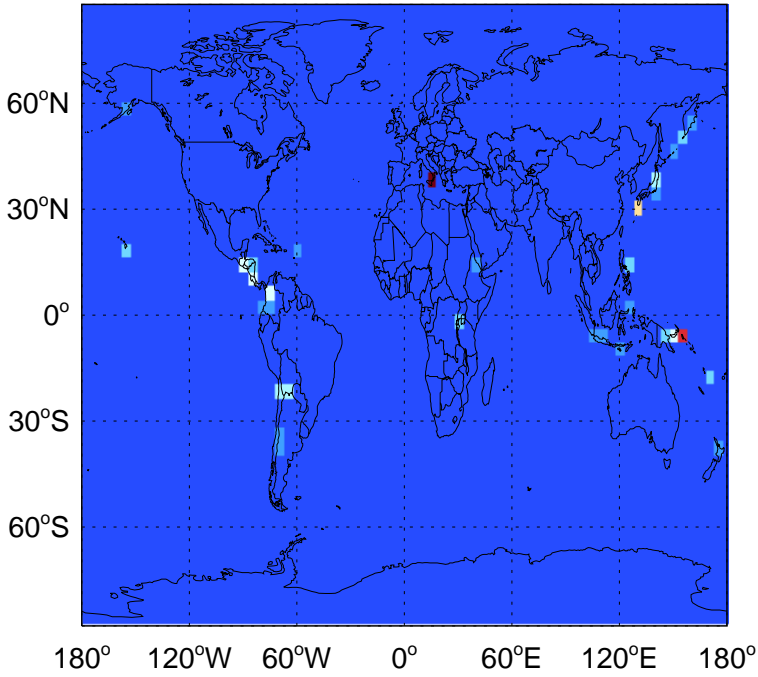

SO2 biomass emissions for Jul

0.00e+00 1.50e+07 3.01e+07 kg S

GEOS-Chem Emission Maps

v11-02e-Run0

SO2 column nonerup volc emissions for Jul

0.00e+00 3.70e+07 7.40e+07kg S

v11-02e-Run1

SO2 column nonerup volc emissions for Jul

0.00e+00 3.70e+07 7.40e+07kg S

v11-02f-Run1

SO2 column nonerup volc emissions for Jul

0.00e+00 3.70e+07 7.40e+07kg S

GEOS-Chem Emission Maps

v11-02e-Run0

SO2 column erup volc emissions for Jul

0.00e+00 1.22e+07 2.44e+07kg S