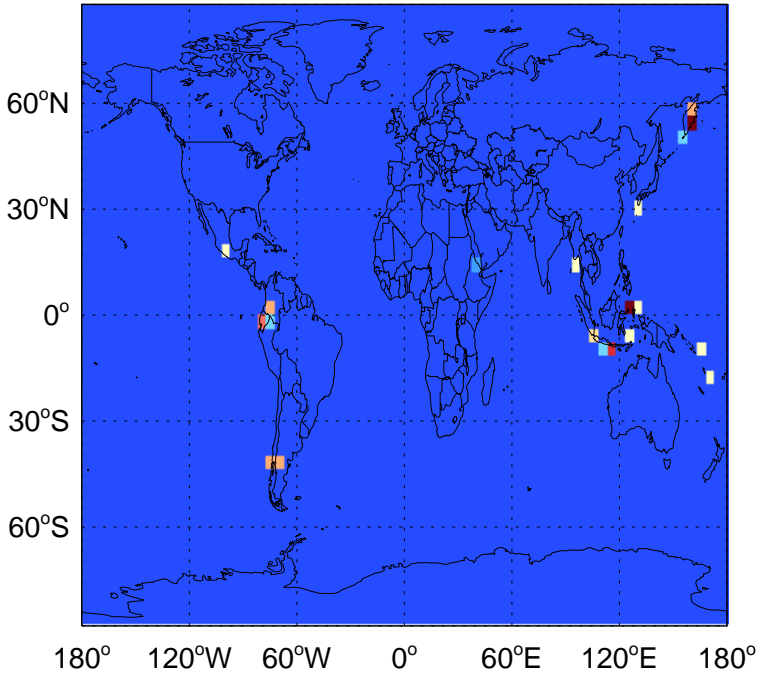

SO2 biomass emissions for Jul

0.00e+00 1.50e+07 3.01e+07 kg S

GEOS-Chem Emission Maps

v11-02e-Run0

SO2 column nonerup volc emissions for Jul

0.00e+00 3.70e+07 7.40e+07kg S

v11-02e-Run1

SO2 column nonerup volc emissions for Jul

0.00e+00 3.70e+07 7.40e+07kg S

v11-02f-Run1

SO2 column nonerup volc emissions for Jul

0.00e+00 3.70e+07 7.40e+07kg S

GEOS-Chem Emission Maps

v11-02e-Run0

SO2 column erup volc emissions for Jul

0.00e+00 1.22e+07 2.44e+07kg S

v11-02e-Run1

SO2 column erup volc emissions for Jul

0.00e+00 1.22e+07 2.44e+07kg S

v11-02f-Run1

SO2 column erup volc emissions for Jul

0.00e+00 1.22e+07 2.44e+07kg S

GEOS-Chem Emission Maps

v11-02e-Run0