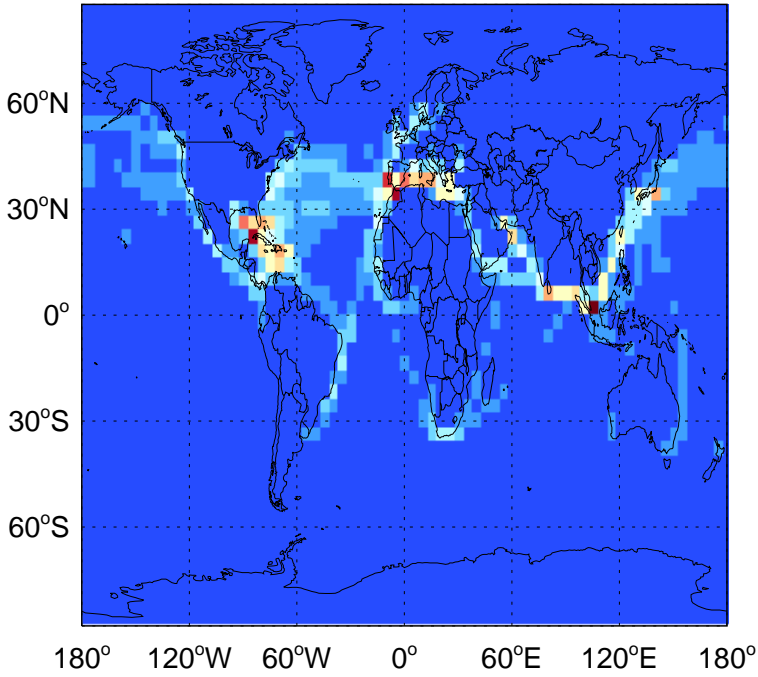

GEOS-Chem Emission Maps

v11-02e-Run0

SO2 ship emissions for Jul