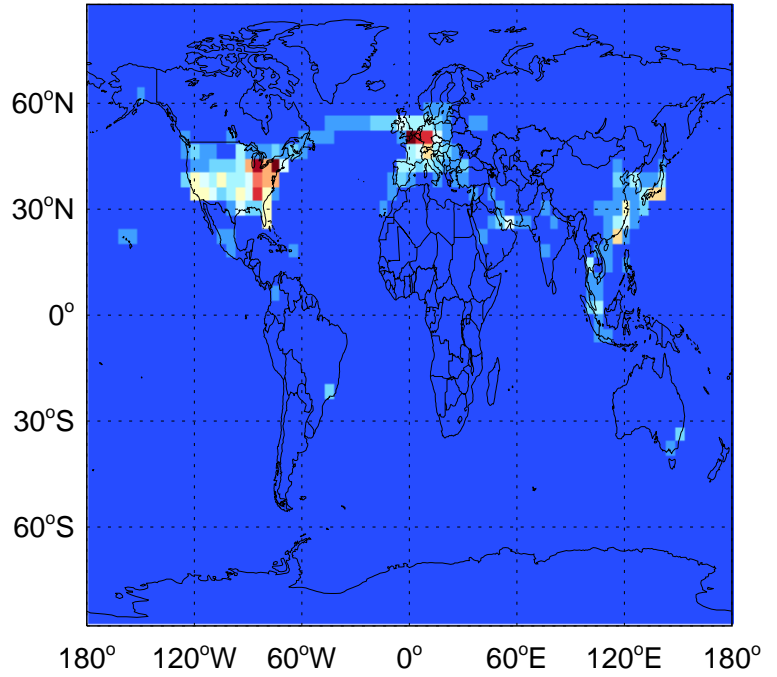

GEOS-Chem Emission Maps

v11-02e-Run0

SO2 column anthro emissions for Jul

v11-02e-Run1

SO2 column anthro emissions for Jul

v11-02f-Run1

SO2 column anthro emissions for Jul

GEOS-Chem Emission Maps

v11-02e-Run0

SO2 column aircraft emissions for Jul

0.00e+00 7.30e+04 1.46e+05 kg S

v11-02e-Run1

SO2 column aircraft emissions for Jul

0.00e+00 7.30e+04 1.46e+05 kg S

v11-02f-Run1

SO2 column aircraft emissions for Jul

0.00e+00 7.30e+04 1.46e+05 kg S

GEOS-Chem Emission Maps

v11-02e-Run0

SO2 biofuel emissions for Jul

v11-02e-Run1

SO2 biofuel emissions for Jul

v11-02f-Run1

SO2 biofuel emissions for Jul