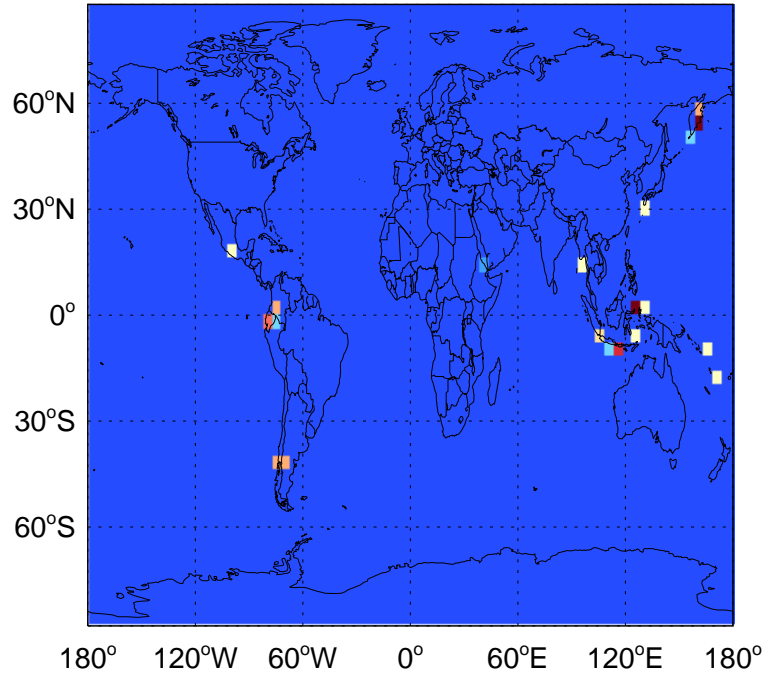

SO2 biomass emissions for Jul

0.00e+00 1.50e+07 3.01e+07 kg S

GEOS-Chem Emission Maps

v11-02e-Run0

SO2 column nonerup volc emissions for Jul

0.00e+00 3.70e+07 7.40e+07kg S

v11-02e-Run1

SO2 column nonerup volc emissions for Jul

0.00e+00 3.70e+07 7.40e+07kg S

v11-02f-Run1

SO2 column nonerup volc emissions for Jul

0.00e+00 3.70e+07 7.40e+07kg S

GEOS-Chem Emission Maps

v11-02e-Run0

SO2 column erup volc emissions for Jul

0.00e+00 1.22e+07 2.44e+07kg S

v11-02e-Run1

SO2 column erup volc emissions for Jul

0.00e+00 1.22e+07 2.44e+07kg S

v11-02f-Run1

SO2 column erup volc emissions for Jul

0.00e+00 1.22e+07 2.44e+07kg S

GEOS-Chem Emission Maps

v11-02e-Run0