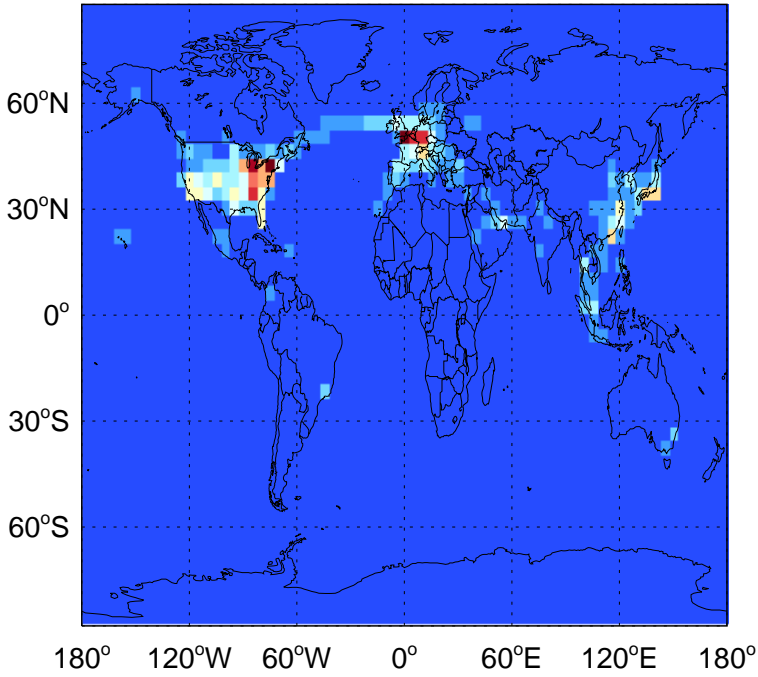

GEOS-Chem Emission Maps

v11-02e-Run0

SO2 column anthro emissions for Jul

v11-02e-Run1

SO2 column anthro emissions for Jul

v11-02f-Run1

SO2 column anthro emissions for Jul

GEOS-Chem Emission Maps

v11-02e-Run0

SO2 column aircraft emissions for Jul

0.00e+00 7.30e+04 1.46e+05 kg S

v11-02e-Run1

SO2 column aircraft emissions for Jul

0.00e+00 7.30e+04 1.46e+05 kg S

v11-02f-Run1

SO2 column aircraft emissions for Jul

0.00e+00 7.30e+04 1.46e+05 kg S

GEOS-Chem Emission Maps

v11-02e-Run0

SO2 biofuel emissions for Jul

v11-02e-Run1

SO2 biofuel emissions for Jul

v11-02f-Run1

SO2 biofuel emissions for Jul