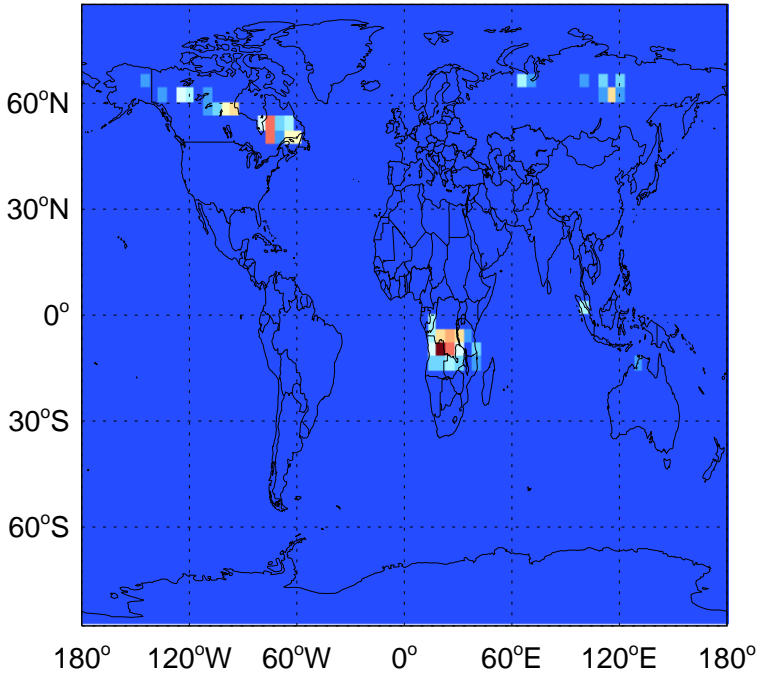

GEOS-Chem Emission Maps

v11-02e-Run0

SO2 biomass emissions for Jul

0.00e+00 4.47e+06 8.94e+06 kg S

v11-02e-Run1

SO2 biomass emissions for Jul