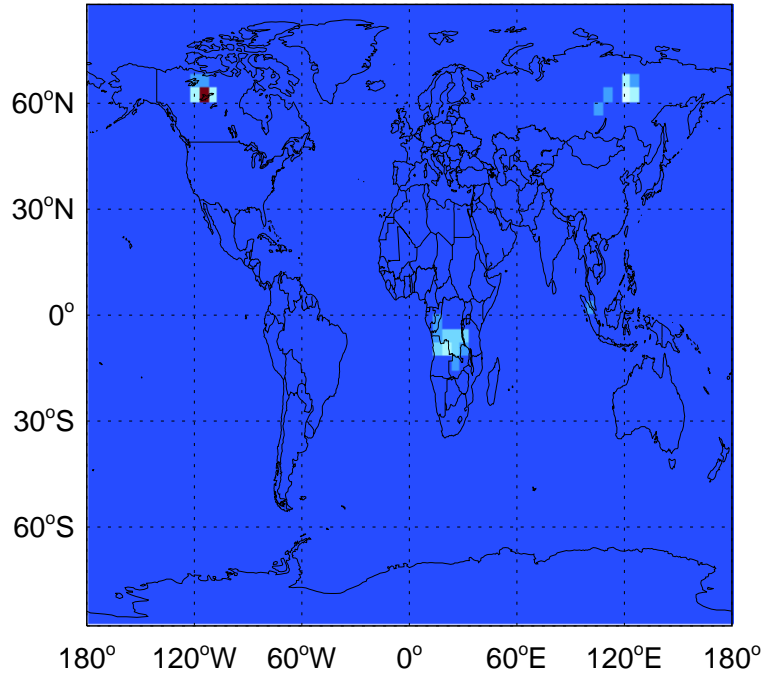

GEOS-Chem Emission Maps

v11-02e-Run0

SO2 biomass emissions for Jul

0.00e+00 4.47e+06 8.94e+06 kg S

v11-02e-Run1

SO2 biomass emissions for Jul

0.00e+00 1.42e+07 2.85e+07 kg S

v11-02f-Run1

SO2 biomass emissions for Jul

0.00e+00 1.50e+07 3.01e+07 kg S

GEOS-Chem Emission Maps

v11-02e-Run0

SO2 column nonerup volc emissions for Jul

0.00e+00 3.70e+07 7.40e+07kg S

v11-02e-Run1

SO2 column nonerup volc emissions for Jul