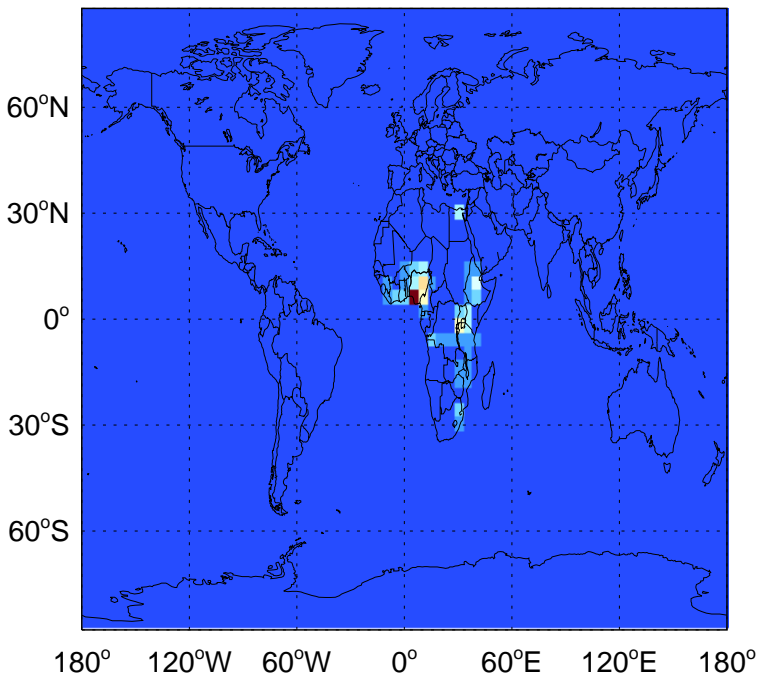

0.00e+00 7.30e+04 1.46e+05 kg S

GEOS-Chem Emission Maps

v11-02e-Run0

SO2 biofuel emissions for Jul

v11-02e-Run1

SO2 biofuel emissions for Jul

v11-02f-Run1

SO2 biofuel emissions for Jul