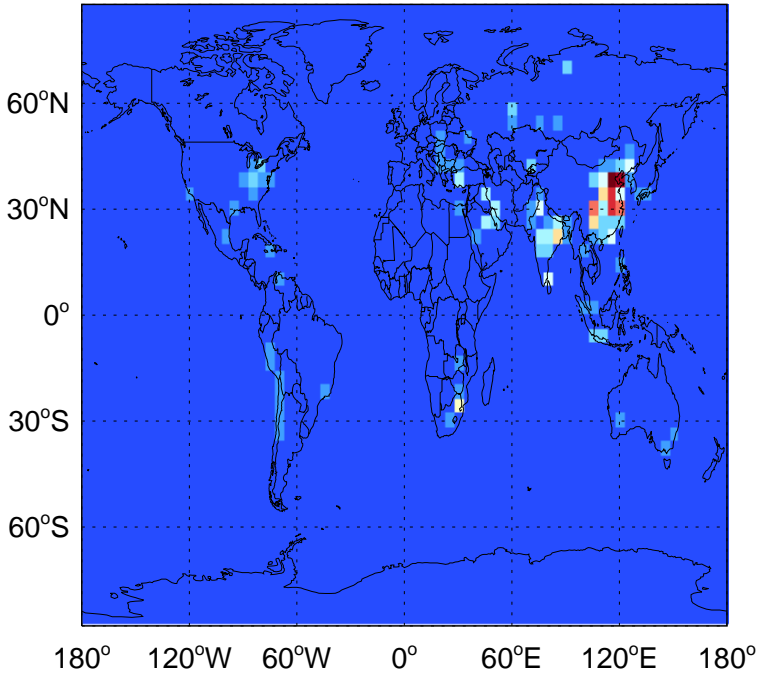

GEOS-Chem Emission Maps

v11-02e-Run0

SO2 column anthro emissions for Jul

v11-02e-Run1

SO2 column anthro emissions for Jul

v11-02f-Run1

SO2 column anthro emissions for Jul

GEOS-Chem Emission Maps

v11-02e-Run0

SO2 column aircraft emissions for Jul

0.00e+00 7.30e+04 1.46e+05 kg S

v11-02e-Run1

SO2 column aircraft emissions for Jul

0.00e+00 7.30e+04 1.46e+05 kg S

v11-02f-Run1

SO2 column aircraft emissions for Jul

0.00e+00 7.30e+04 1.46e+05 kg S

GEOS-Chem Emission Maps

v11-02e-Run0

SO2 biofuel emissions for Jul

v11-02e-Run1

SO2 biofuel emissions for Jul

v11-02f-Run1

SO2 biofuel emissions for Jul