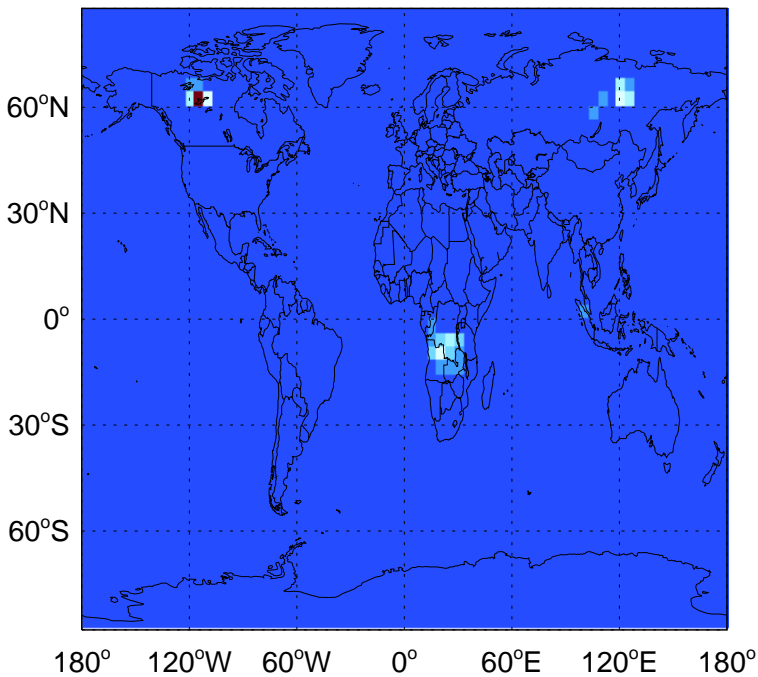

0.00e+00 1.50e+07 3.01e+07 kg S