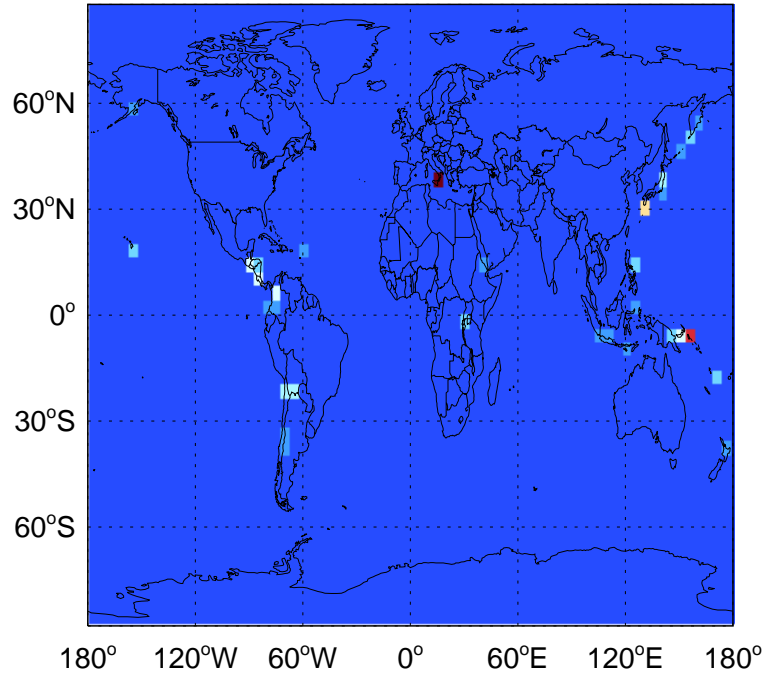

SO2 biomass emissions for Jul

0.00e+00 1.50e+07 3.01e+07 kg S

GEOS-Chem Emission Maps

v11-02e-Run0

SO2 column nonerup volc emissions for Jul

0.00e+00 3.70e+07 7.40e+07kg S

v11-02e-Run1

SO2 column nonerup volc emissions for Jul

0.00e+00 3.70e+07 7.40e+07kg S

v11-02f-Run1

SO2 column nonerup volc emissions for Jul

0.00e+00 3.70e+07 7.40e+07kg S

GEOS-Chem Emission Maps

v11-02e-Run0

SO2 column erup volc emissions for Jul

0.00e+00 1.22e+07 2.44e+07kg S