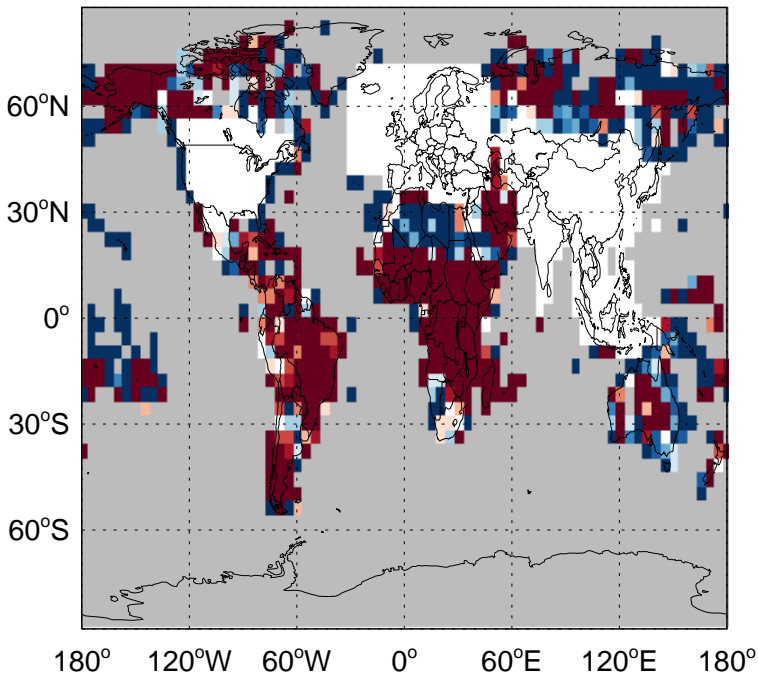

GEOS-Chem Emission Ratio Maps

v11-02f-Run1 / v11-02e-Run0

Ratio: ALK4 column anth+biof emissions for Jul

v11-02f-Run1 / v11-02e-Run1

Ratio: ALK4 column anth+biof emissions for Jul

v11-02f-Run1 / v11-02e-Run0

Ratio: ALK4 biomass emissions for Jul

v11-02f-Run1 / v11-02e-Run1

Ratio: ALK4 biomass emissions for Jul