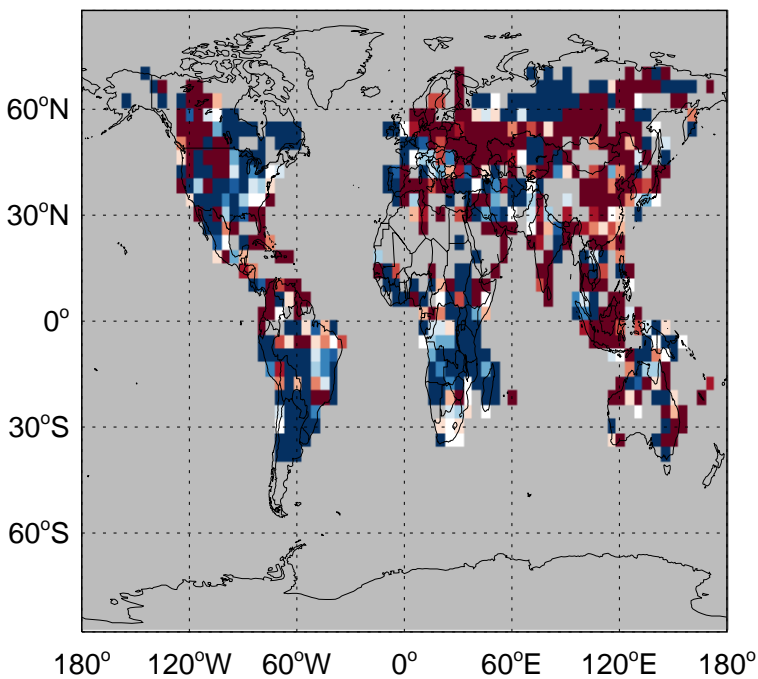

GEOS-Chem Emission Ratio Maps

v11-02f-Run1 / v11-02e-Run0

Ratio: ALK4 column anth+biof emissions for Jul

v11-02f-Run1 / v11-02e-Run1

Ratio: ALK4 column anth+biof emissions for Jul

v11-02f-Run1 / v11-02e-Run0

Ratio: ALK4 biomass emissions for Jul

v11-02f-Run1 / v11-02e-Run1

Ratio: ALK4 biomass emissions for Jul