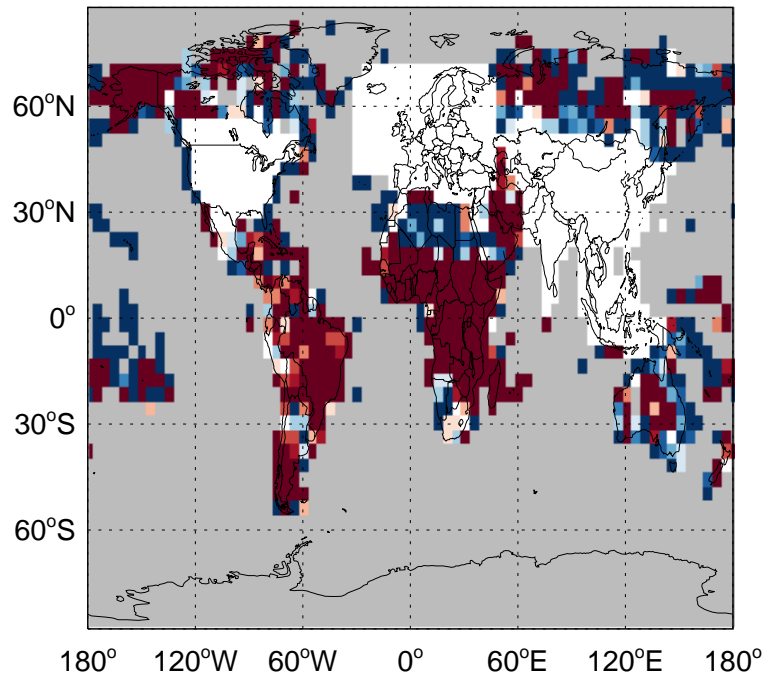

GEOS-Chem Emission Ratio Maps

v11-02f-Run1 / v11-02e-Run0

Ratio: ALK4 column anth+biof emissions for Jul

v11-02f-Run1 / v11-02e-Run1

Ratio: ALK4 column anth+biof emissions for Jul

v11-02f-Run1 / v11-02e-Run0

Ratio: ALK4 biomass emissions for Jul

v11-02f-Run1 / v11-02e-Run1

Ratio: ALK4 biomass emissions for Jul