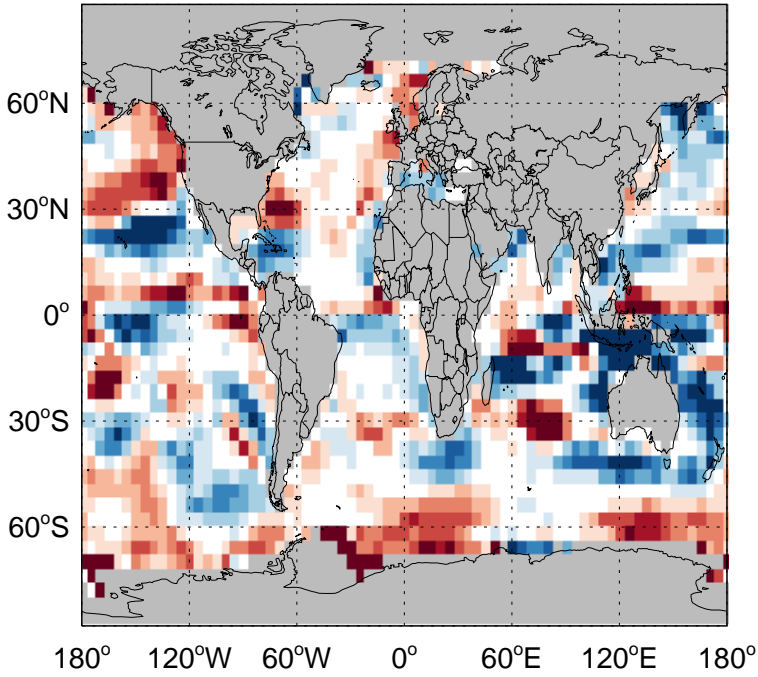

GEOS-Chem Emission Ratio Maps

v11-02f-Run1 / v11-02e-Run0

Ratio: DMS biogenic emissions for Jan

v11-02f-Run1 / v11-02e-Run1

Ratio: DMS biogenic emissions for Jan