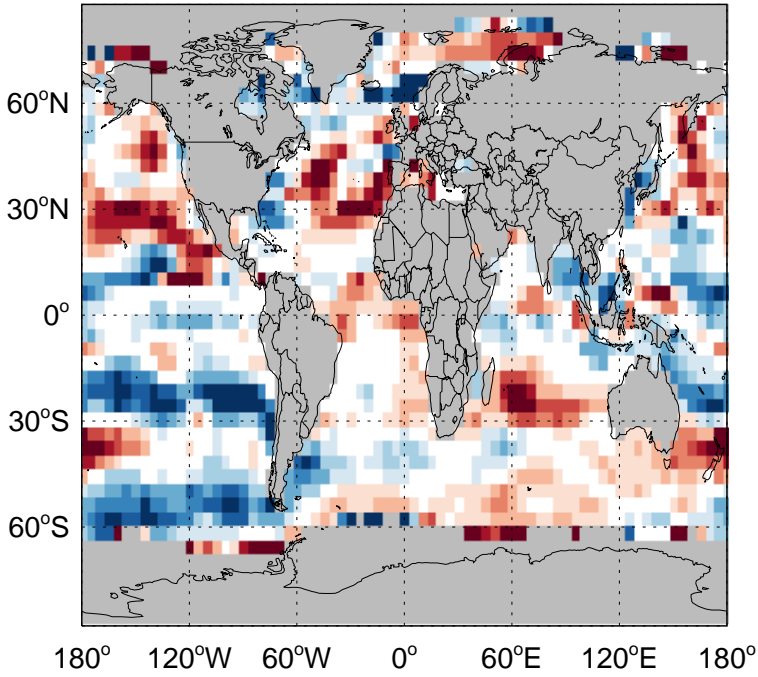

GEOS-Chem Emission Ratio Maps

v11-02f-Run1 / v11-02e-Run0

Ratio: DMS biogenic emissions for Jul

v11-02f-Run1 / v11-02e-Run1

Ratio: DMS biogenic emissions for Jul