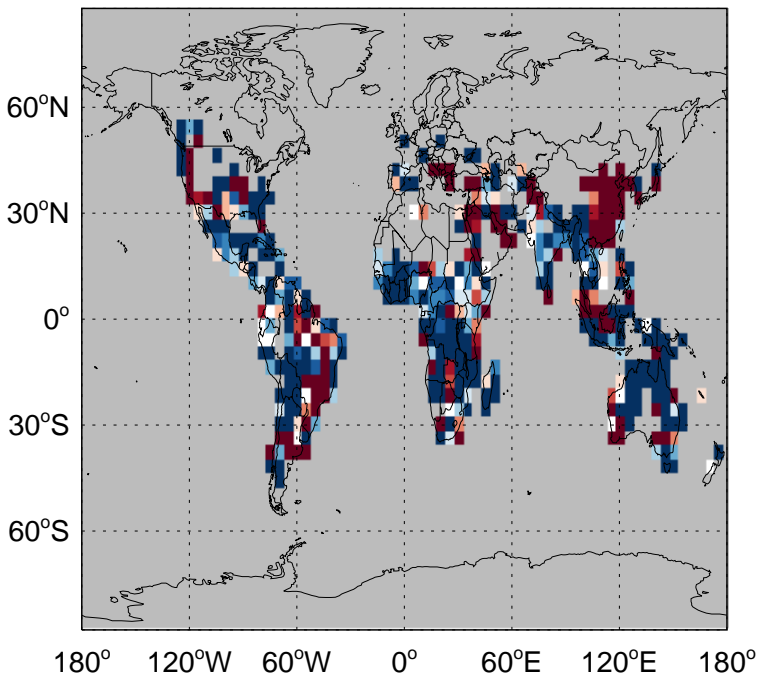

# GEOS-Chem Emission Ratio Maps

v11-02f-Run1 / v11-02e-Run0

Ratio: MEK column anth+biof emissions for Jan

v11-02f-Run1 / v11-02e-Run1

Ratio: MEK column anth+biof emissions for Jan

v11-02f-Run1 / v11-02e-Run0

Ratio: MEK biomass emissions for Jan

v11-02f-Run1 / v11-02e-Run1

Ratio: MEK biomass emissions for Jan