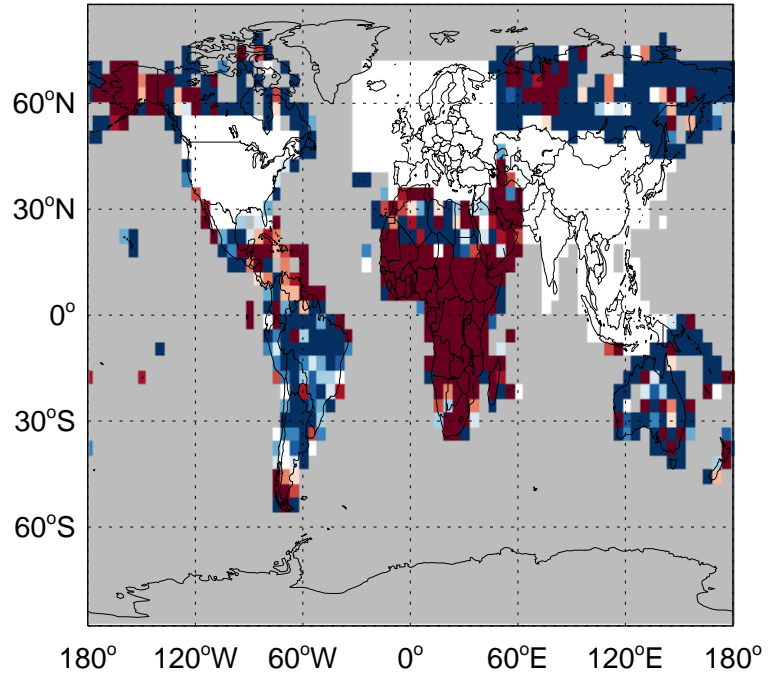

# GEOS-Chem Emission Ratio Maps

v11-02f-Run1 / v11-02e-Run0

Ratio: MEK column anth+biof emissions for Jan

v11-02f-Run1 / v11-02e-Run1

Ratio: MEK column anth+biof emissions for Jan

v11-02f-Run1 / v11-02e-Run0

Ratio: MEK biomass emissions for Jan

v11-02f-Run1 / v11-02e-Run1

Ratio: MEK biomass emissions for Jan