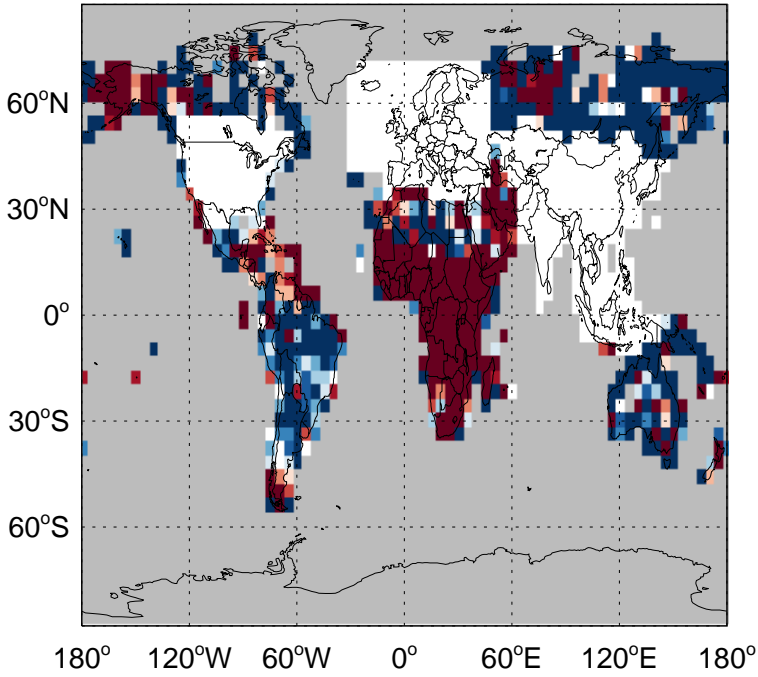

# GEOS-Chem Emission Ratio Maps

v11-02f-Run1 / v11-02e-Run0

Ratio: MEK column anth+biof emissions for Jan

v11-02f-Run1 / v11-02e-Run1

Ratio: MEK column anth+biof emissions for Jan

v11-02f-Run1 / v11-02e-Run0

Ratio: MEK biomass emissions for Jan

v11-02f-Run1 / v11-02e-Run1

Ratio: MEK biomass emissions for Jan