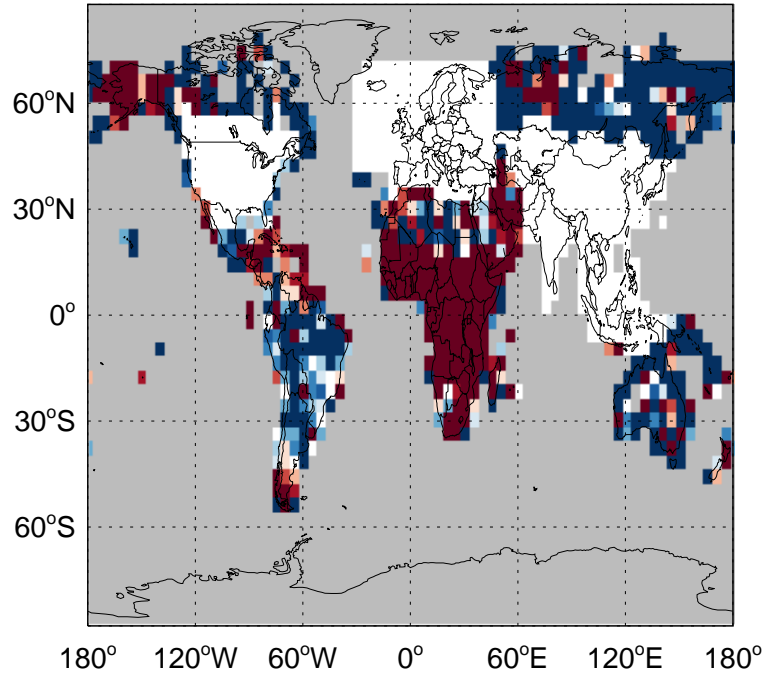

# GEOS-Chem Emission Ratio Maps

v11-02f-Run1 / v11-02e-Run0

Ratio: MEK column anth+biof emissions for Jul

v11-02f-Run1 / v11-02e-Run1

Ratio: MEK column anth+biof emissions for Jul

v11-02f-Run1 / v11-02e-Run0

Ratio: MEK biomass emissions for Jul

v11-02f-Run1 / v11-02e-Run1

Ratio: MEK biomass emissions for Jul