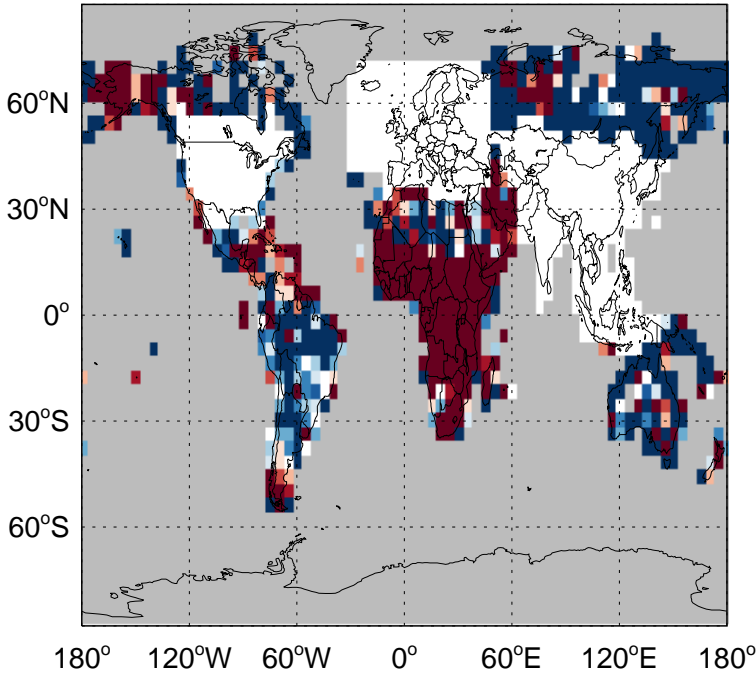

# GEOS-Chem Emission Ratio Maps

v11-02f-Run1 / v11-02e-Run0

Ratio: MEK column anth+biof emissions for Jul

v11-02f-Run1 / v11-02e-Run1

Ratio: MEK column anth+biof emissions for Jul

v11-02f-Run1 / v11-02e-Run0

Ratio: MEK biomass emissions for Jul

v11-02f-Run1 / v11-02e-Run1

Ratio: MEK biomass emissions for Jul