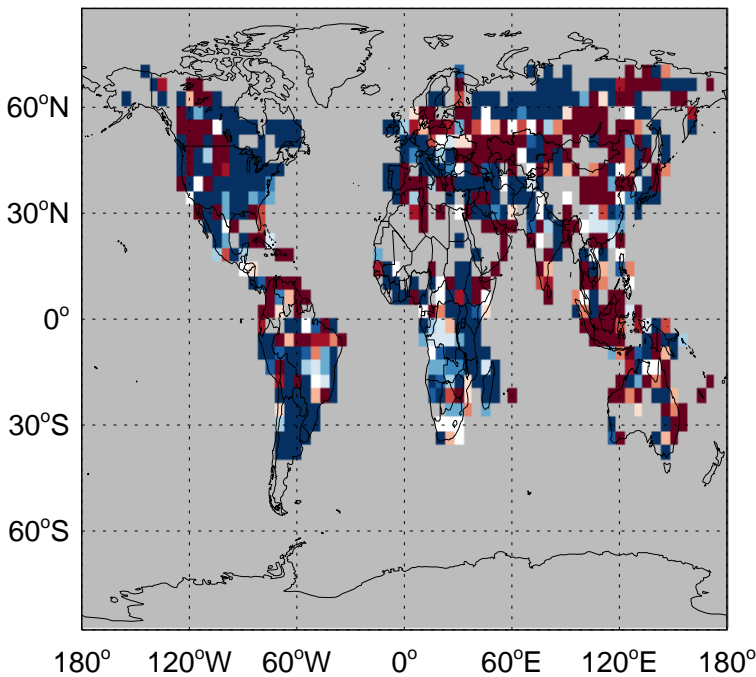

# GEOS-Chem Emission Ratio Maps

v11-02f-Run1 / v11-02e-Run0

Ratio: MEK column anth+biof emissions for Jul

v11-02f-Run1 / v11-02e-Run1

Ratio: MEK column anth+biof emissions for Jul

v11-02f-Run1 / v11-02e-Run0

Ratio: MEK biomass emissions for Jul

v11-02f-Run1 / v11-02e-Run1

Ratio: MEK biomass emissions for Jul