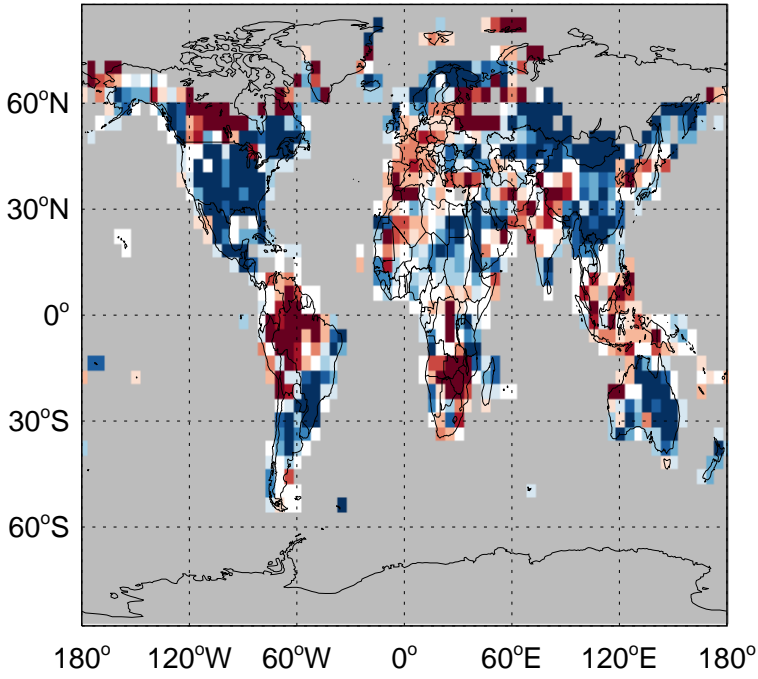

GEOS-Chem Emission Ratio Maps

v11-02e-Run1 / v11-02e-Run0

Ratio: NO column anth+biof emissions for Jan

v11-02e-Run1 / v11-02e-Run0

Ratio: NO column aircraft emissions for Jan

v11-02e-Run1 / v11-02e-Run0

Ratio: NO biomass emissions for Jan

v11-02e-Run1 / v11-02e-Run0

Ratio: NO fertilizer emissions for Jan

GEOS-Chem Emission Ratio Maps

v11-02e-Run1 / v11-02e-Run0

Ratio: NO soil emissions for Jan

v11-02e-Run1 / v11-02e-Run0

Ratio: NO column lightning emissions for Jan