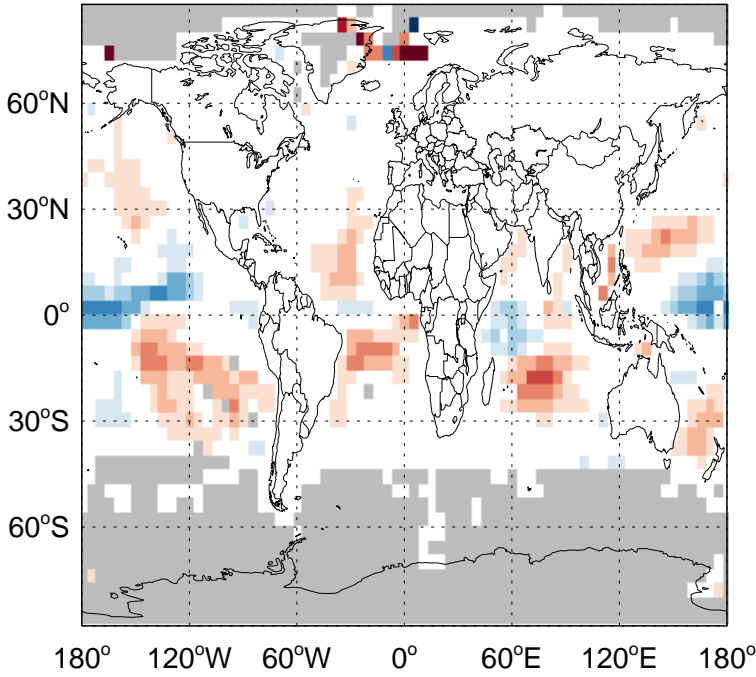

GEOS-Chem Emission Ratio Maps

v11-02e-Run1 / v11-02e-Run0

Ratio: NO column anth+biof emissions for Jan

v11-02e-Run1 / v11-02e-Run0

Ratio: NO column aircraft emissions for Jan

v11-02e-Run1 / v11-02e-Run0

Ratio: NO biomass emissions for Jan

v11-02e-Run1 / v11-02e-Run0

Ratio: NO fertilizer emissions for Jan

GEOS-Chem Emission Ratio Maps

v11-02e-Run1 / v11-02e-Run0

Ratio: NO soil emissions for Jan

v11-02e-Run1 / v11-02e-Run0

Ratio: NO column lightning emissions for Jan