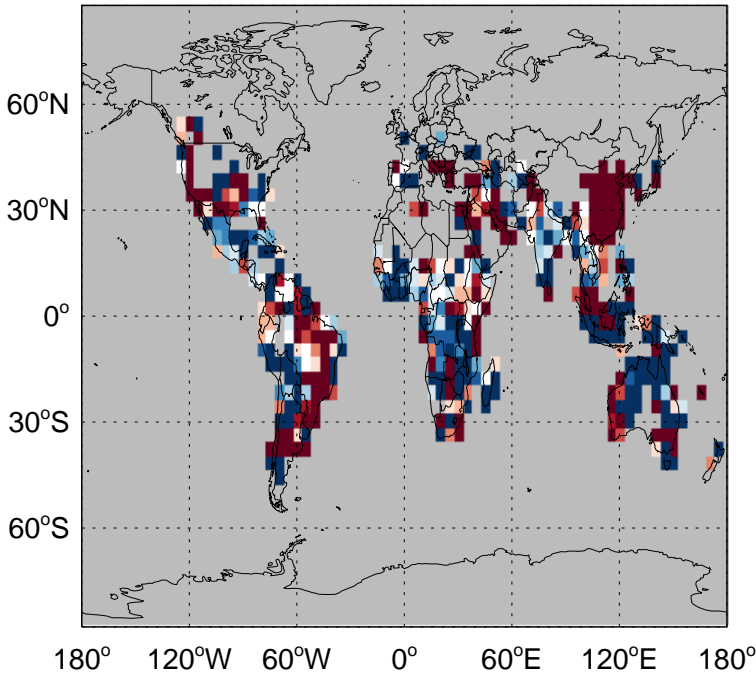

GEOS-Chem Emission Ratio Maps

v11-02e-Run1 / v11-02e-Run0

Ratio: NO column anth+biof emissions for Jan

v11-02e-Run1 / v11-02e-Run0

Ratio: NO column aircraft emissions for Jan

v11-02e-Run1 / v11-02e-Run0

Ratio: NO biomass emissions for Jan

v11-02e-Run1 / v11-02e-Run0

Ratio: NO fertilizer emissions for Jan

GEOS-Chem Emission Ratio Maps

v11-02e-Run1 / v11-02e-Run0

Ratio: NO soil emissions for Jan

v11-02e-Run1 / v11-02e-Run0

Ratio: NO column lightning emissions for Jan