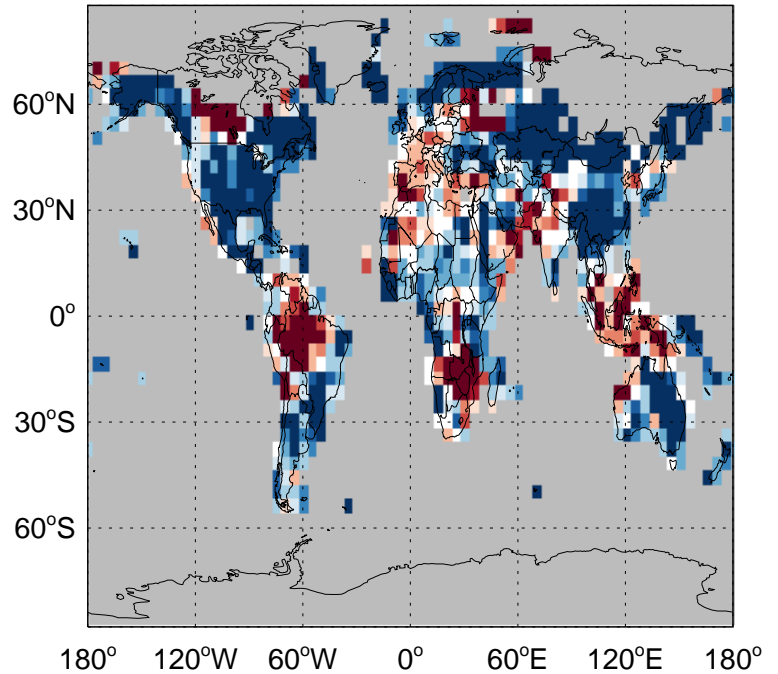

GEOS-Chem Emission Ratio Maps

v11-02e-Run1 / v11-02e-Run0

Ratio: NO column anth+biof emissions for Jan

v11-02e-Run1 / v11-02e-Run0

Ratio: NO column aircraft emissions for Jan

v11-02e-Run1 / v11-02e-Run0

Ratio: NO biomass emissions for Jan

v11-02e-Run1 / v11-02e-Run0

Ratio: NO fertilizer emissions for Jan

GEOS-Chem Emission Ratio Maps

v11-02e-Run1 / v11-02e-Run0

Ratio: NO soil emissions for Jan

v11-02e-Run1 / v11-02e-Run0

Ratio: NO column lightning emissions for Jan