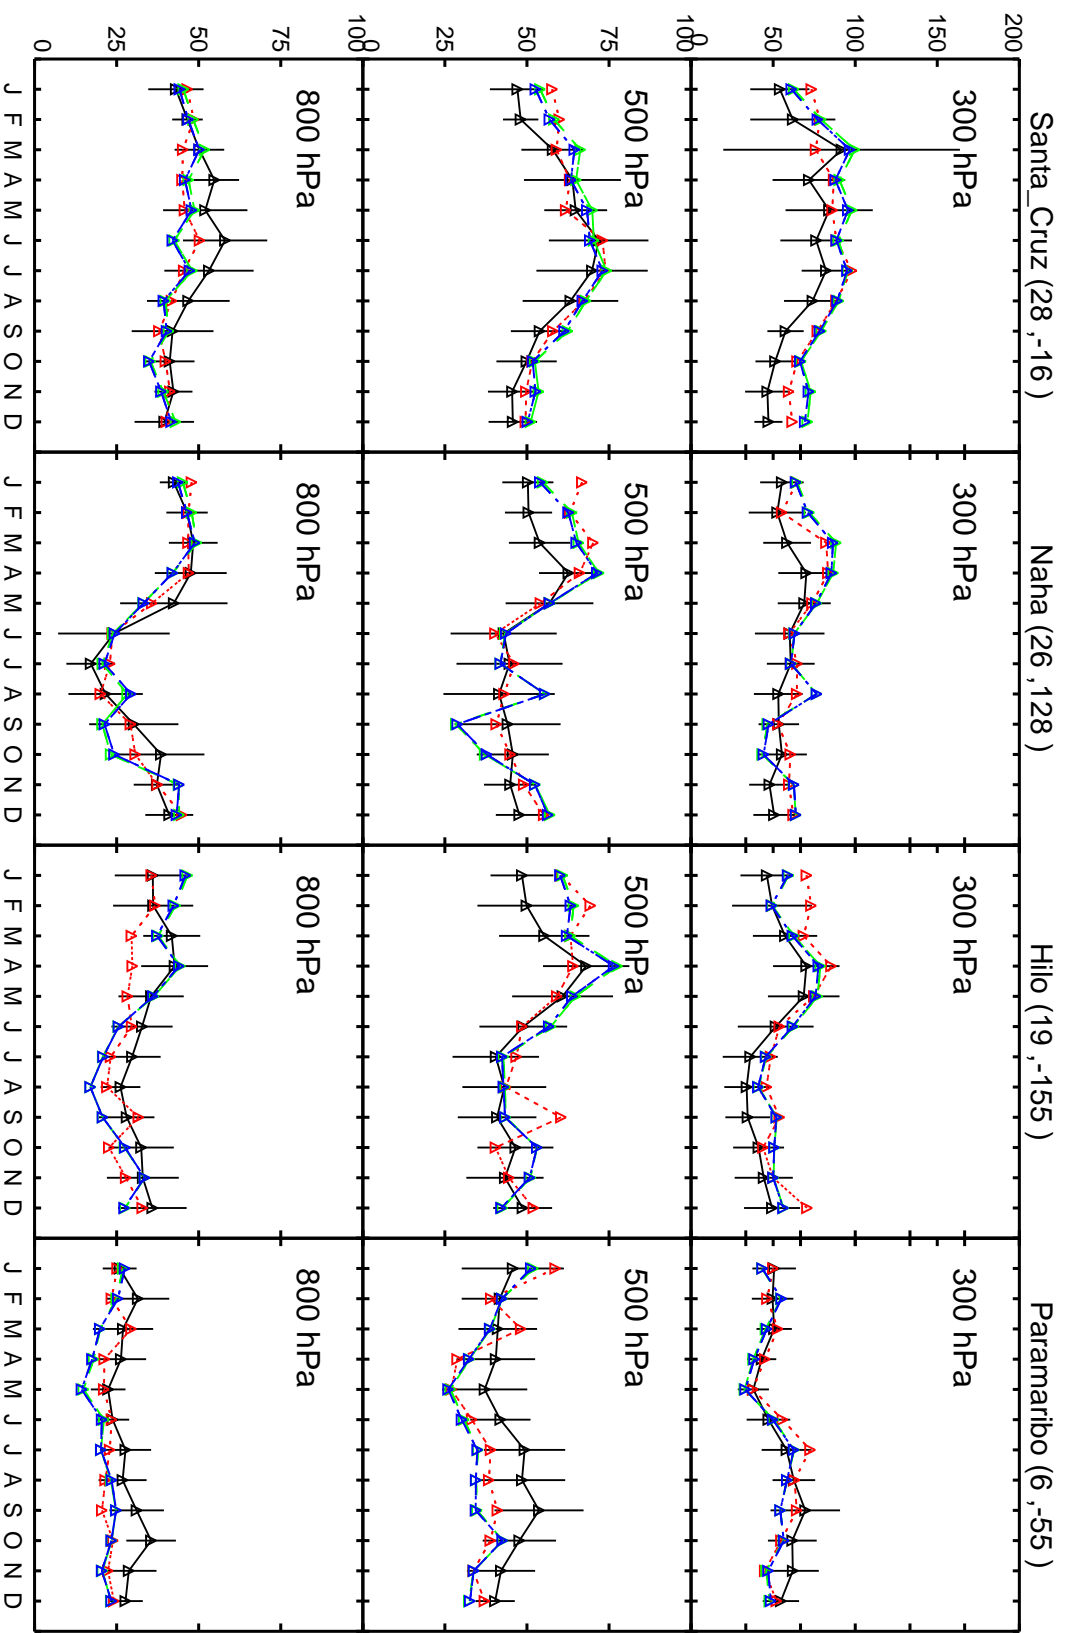

Red: v11-02e-Run0 (2013); Green: v11-02e-Run1 (2016); Blue: v11-02f-Run1 (2016)

Red: v11-02e-Run0 (2013); Green: v11-02e-Run1 (2016); Blue: v11-02f-Run1 (2016)

Red: v11-02e-Run0 (2013); Green: v11-02e-Run1 (2016); Blue: v11-02f-Run1 (2016)