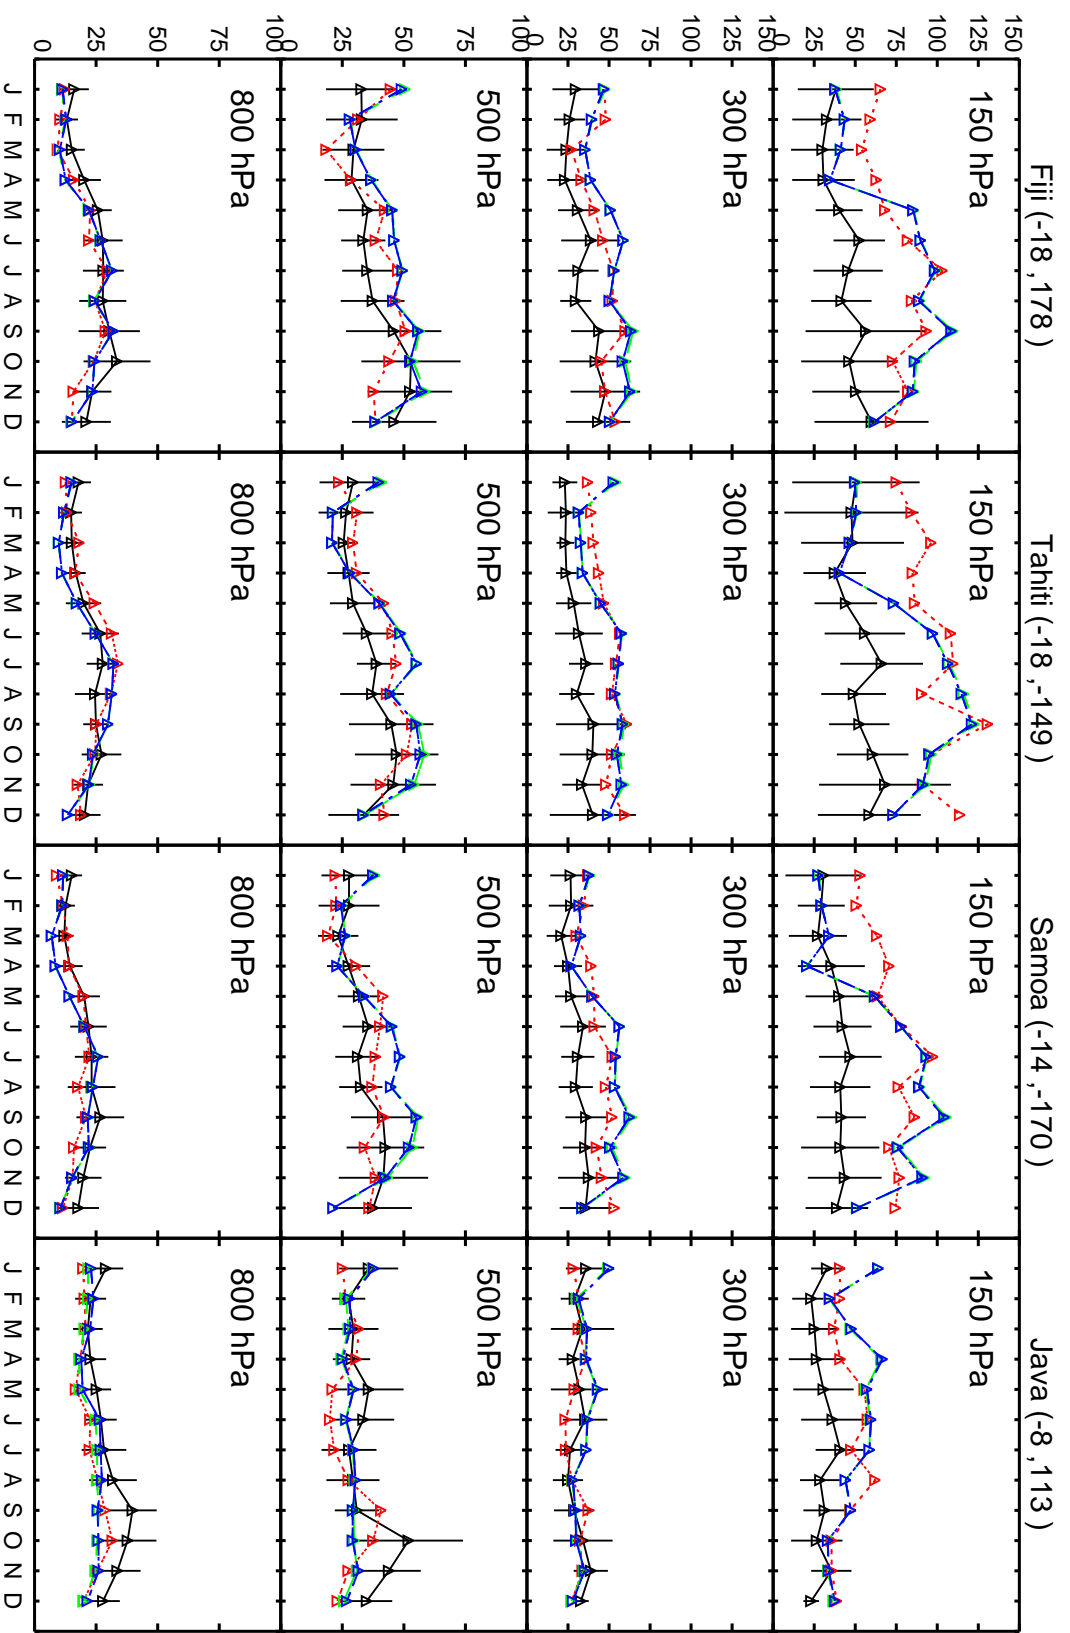

Red: v11-02e-Run0 (2013); Green: v11-02e-Run1 (2016); Blue: v11-02f-Run1 (2016)

Red: v11-02e-Run0 (2013); Green: v11-02e-Run1 (2016); Blue: v11-02f-Run1 (2016)