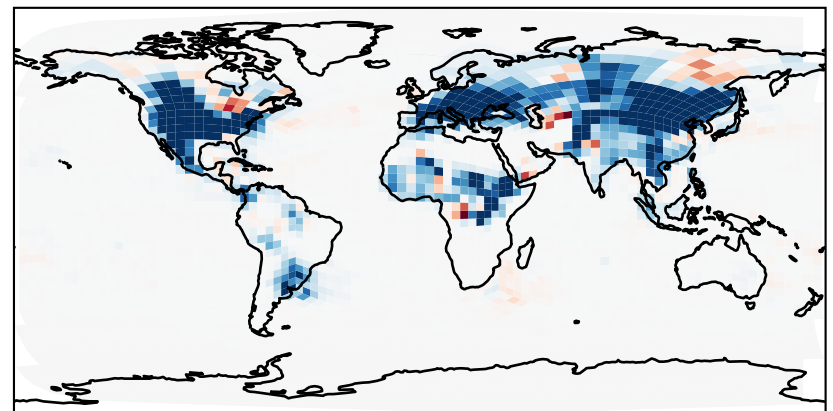

EmisNO_Lightning

GCHP_14.2.0_MERRA2 (Ref)
c24

GCHP_14.2.0_GEOS-FP (Dev)
c24

Difference
Dev - Ref, Dynamic Range

Difference
Dev - Ref, Restricted Range [5%,95%]

Ratio
Dev/Ref, Dynamic Range

Ratio
Dev/Ref, Fixed Range