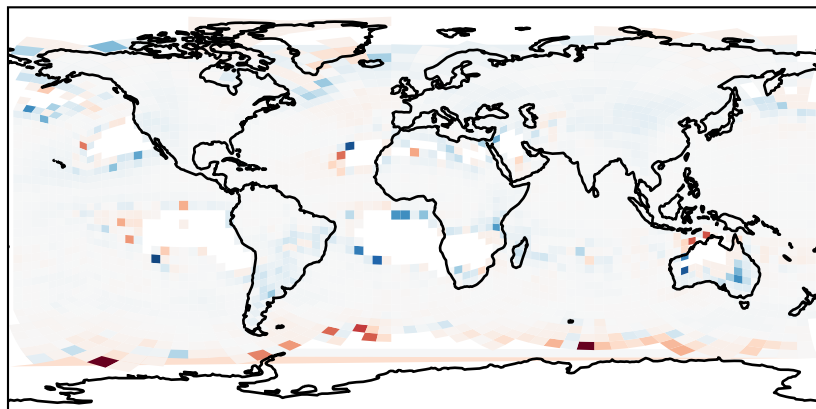

EmisNO_Lightning

GCHP_14.2.0_MERRA2 (Ref)
c24

GCHP_14.2.0_GEOS-FP (Dev)
c24

Difference
Dev - Ref, Dynamic Range

Difference
Dev - Ref, Restricted Range [5%,95%]

Ratio
Dev/Ref, Dynamic Range

Ratio
Dev/Ref, Fixed Range