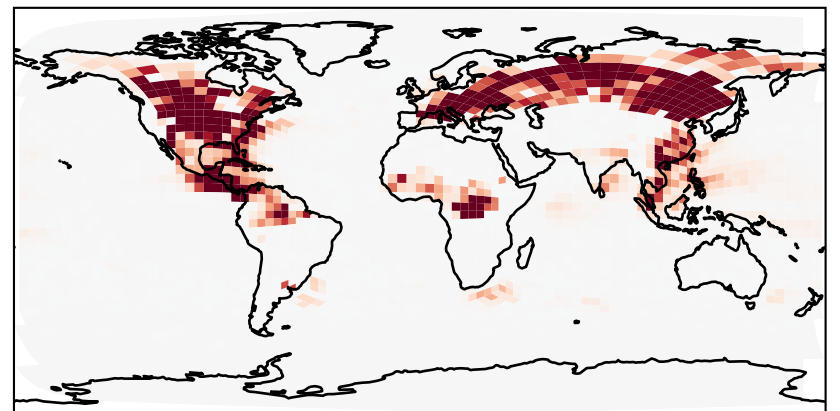

EmisNO_Lightning

GCHP_14.2.0_MERRA2 (Ref)
c24

GCHP_14.2.0_GEOS-IT (Dev)
c24

Difference
Dev - Ref, Dynamic Range

Difference
Dev - Ref, Restricted Range [5%,95%]

Ratio
Dev/Ref, Dynamic Range

Ratio
Dev/Ref, Fixed Range