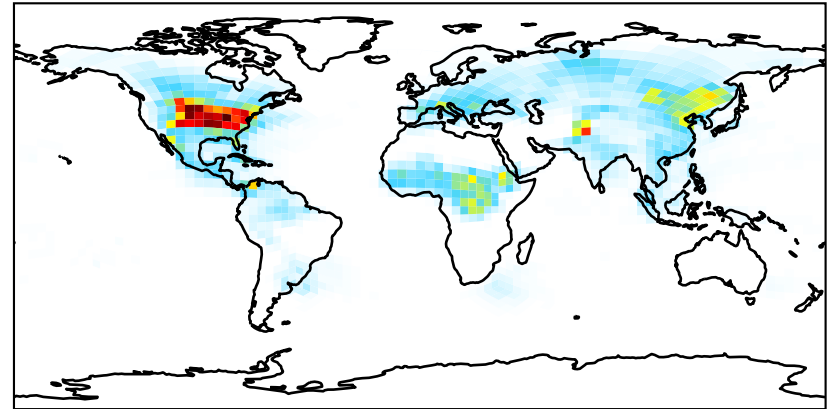

EmisNO_Lightning

GCHP_14.2.0_MERRA2 (Ref)
c24

GCHP_14.2.0_GEOS-IT (Dev)
c24

Difference
Dev - Ref, Dynamic Range

Difference
Dev - Ref, Restricted Range [5%,95%]

Ratio
Dev/Ref, Dynamic Range

Ratio
Dev/Ref, Fixed Range