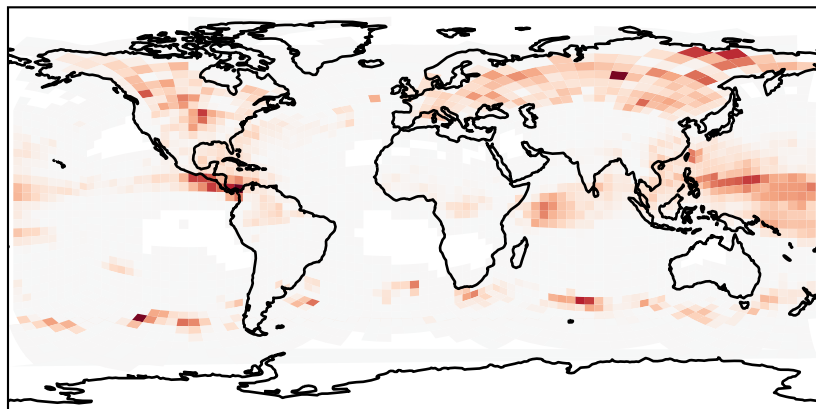

EmisNO_Lightning

GCHP_14.2.0_MERRA2 (Ref)
c24

GCHP_14.2.0_GEOS-IT (Dev)
c24

Difference
Dev - Ref, Dynamic Range

Difference
Dev - Ref, Restricted Range [5%,95%]

Ratio
Dev/Ref, Dynamic Range

Ratio
Dev/Ref, Fixed Range