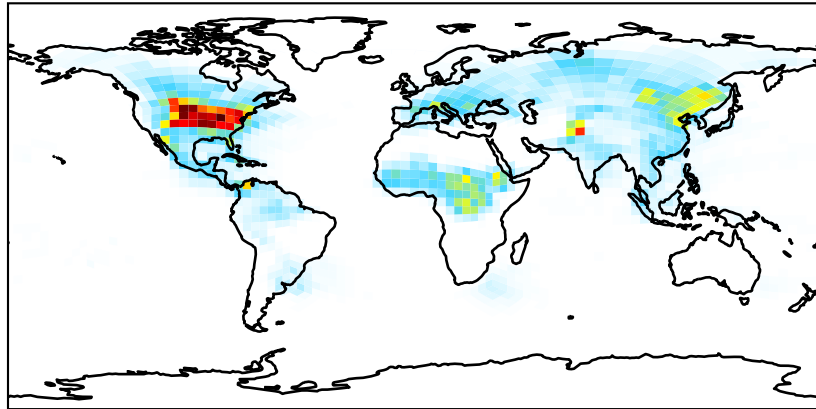

EmisNO_Lightning

GCHP_14.2.0_MERRA2 (Ref)
c24

GCHP_14.2.0_GEOS-IT (Dev)
c24

Difference
Dev - Ref, Dynamic Range

Difference
Dev - Ref, Restricted Range [5%,95%]

Ratio
Dev/Ref, Dynamic Range

Ratio
Dev/Ref, Fixed Range