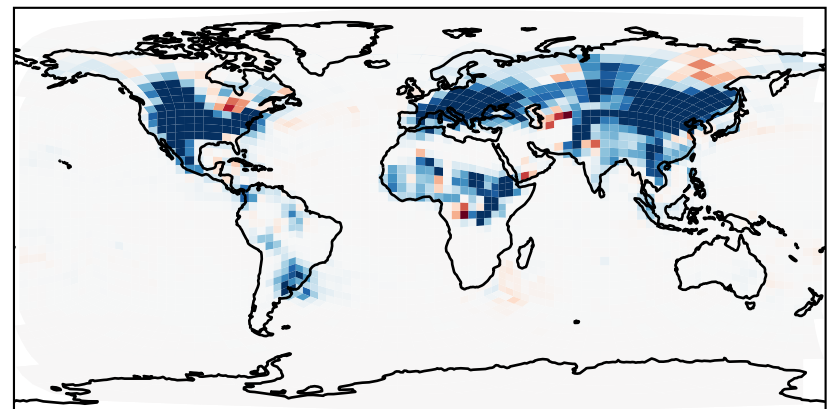

EmisNO_Lightning

GCHP_14.2.0_MERRA2 (Ref)
c24

GCHP_14.2.0_GEOS-FP (Dev)
c24

Difference
Dev - Ref, Dynamic Range

Difference
Dev - Ref, Restricted Range [5%,95%]

Ratio
Dev/Ref, Dynamic Range

Ratio
Dev/Ref, Fixed Range