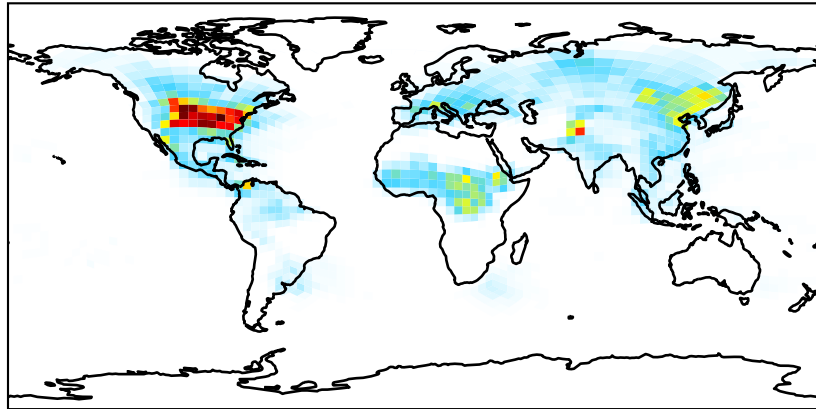

EmisNO_Lightning

GCHP_14.2.0_MERRA2 (Ref)
c24

GCHP_14.2.0_GEOS-FP (Dev)
c24

Difference
Dev - Ref, Dynamic Range

Difference
Dev - Ref, Restricted Range [5%,95%]

Ratio
Dev/Ref, Dynamic Range

Ratio
Dev/Ref, Fixed Range