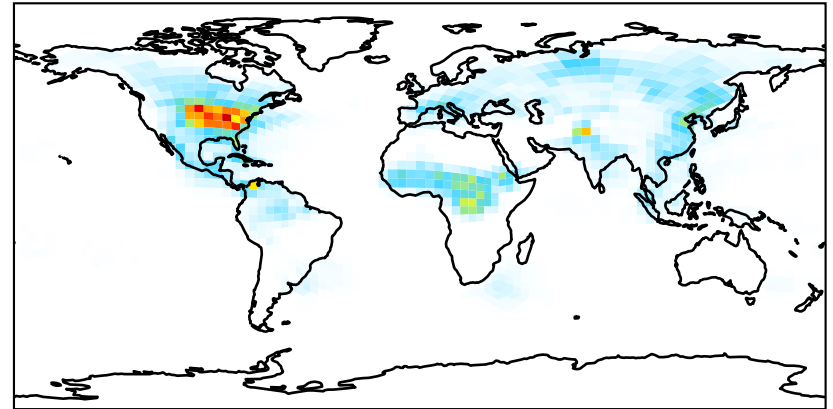

EmisNO_Lightning

GCHP_14.2.0_MERRA2 (Ref)
c24

GCHP_14.2.0_GEOS-FP (Dev)
c24

Difference
Dev - Ref, Dynamic Range

Difference
Dev - Ref, Restricted Range [5%,95%]

Ratio
Dev/Ref, Dynamic Range

Ratio
Dev/Ref, Fixed Range