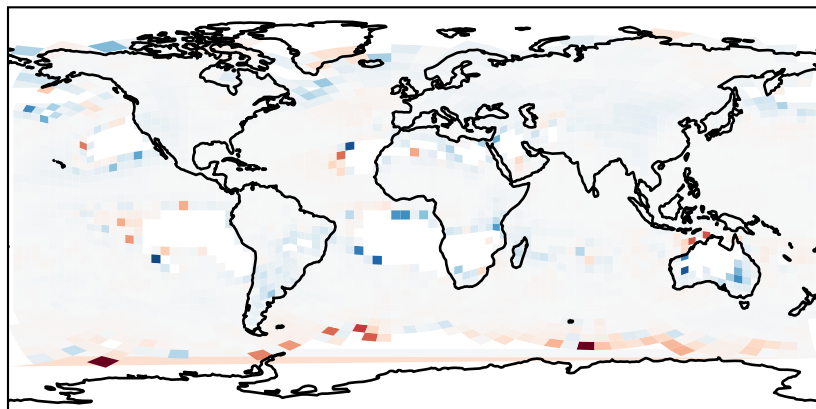

EmisNO_Lightning

GCHP_14.2.0_MERRA2 (Ref)
c24

GCHP_14.2.0_GEOS-FP (Dev)
c24

Difference
Dev - Ref, Dynamic Range

Difference
Dev - Ref, Restricted Range [5%,95%]

Ratio
Dev/Ref, Dynamic Range

Ratio
Dev/Ref, Fixed Range