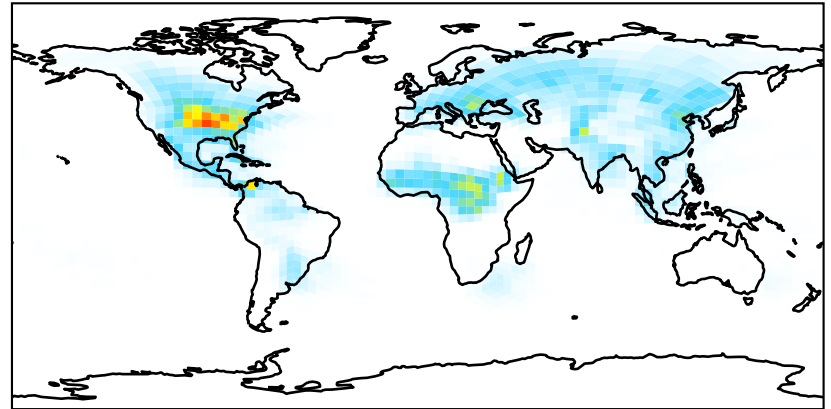

EmisNO_Lightning

GCHP_14.2.0_MERRA2 (Ref)
c24

GCHP_14.2.0_GEOS-IT (Dev)
c24

Difference
Dev - Ref, Dynamic Range

Difference
Dev - Ref, Restricted Range [5%,95%]

Ratio
Dev/Ref, Dynamic Range

Ratio
Dev/Ref, Fixed Range