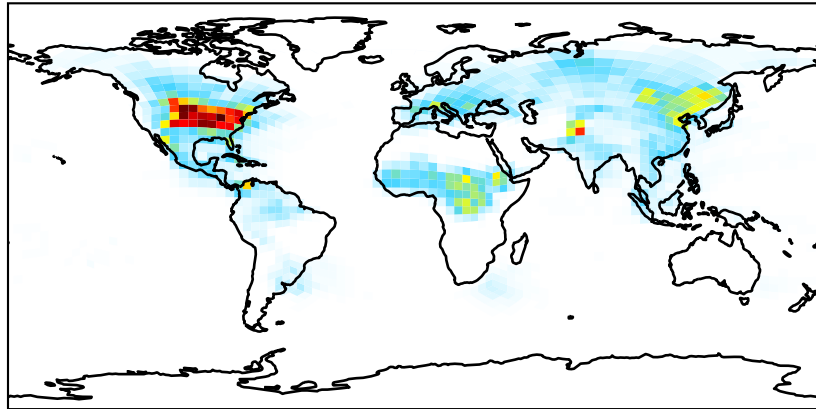

EmisNO_Lightning

GCHP_14.2.0_MERRA2 (Ref)
c24

GCHP_14.2.0_GEOS-IT (Dev)
c24

Difference
Dev - Ref, Dynamic Range

Difference
Dev - Ref, Restricted Range [5%,95%]

Ratio
Dev/Ref, Dynamic Range

Ratio
Dev/Ref, Fixed Range