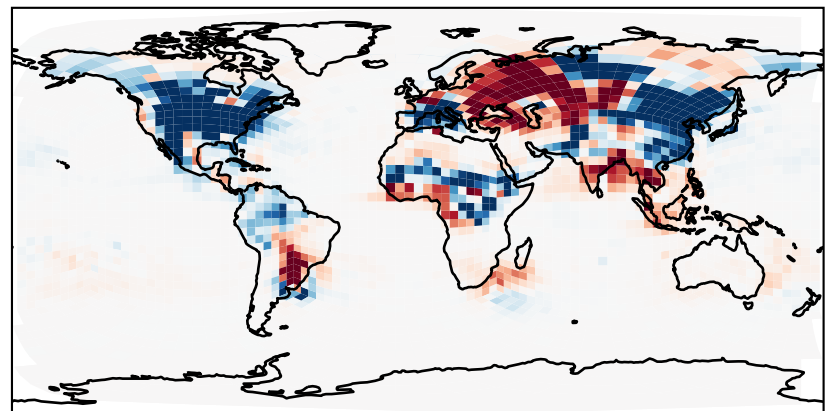

EmisNO_Lightning

GCHP_14.2.0_MERRA2 (Ref)
c24

GCHP_14.2.0_GEOS-IT (Dev)
c24

Difference
Dev - Ref, Dynamic Range

Difference
Dev - Ref, Restricted Range [5%,95%]

Ratio
Dev/Ref, Dynamic Range

Ratio
Dev/Ref, Fixed Range