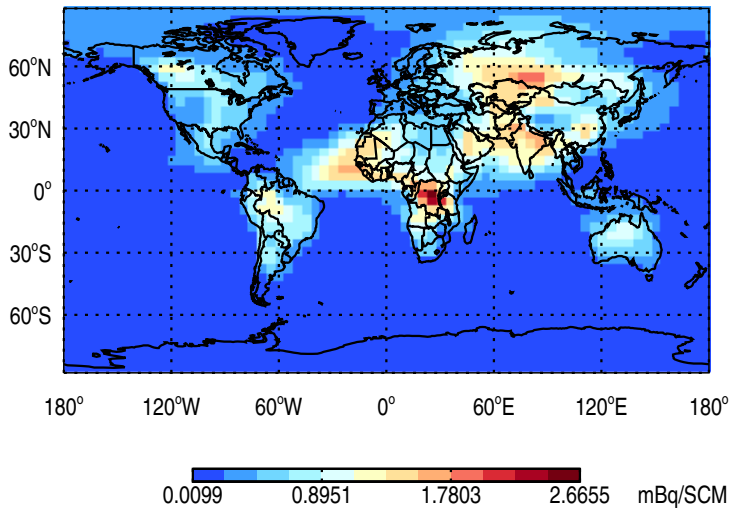

GEOS-Chem GC\_12.2.0-TransportTracers Tracer Maps at Surface and 500 hPa

trac\_avg.GC\_12.2.0-TransportTracers.Jan

Tracer Map @ Surface - Rn222

Tracer Map @ 500 hPa - Rn222

Tracer Map @ Surface - Pb210

Tracer Map @ 500 hPa - Pb210

Tracer Map @ Surface - Pb210Strat

Tracer Map @ 500 hPa - Pb210Strat

GEOS-Chem GC\_12.2.0-TransportTracers Tracer Maps at Surface and 500 hPa

trac\_avg.GC\_12.2.0-TransportTracers.Jan

Tracer Map @ Surface - Be7