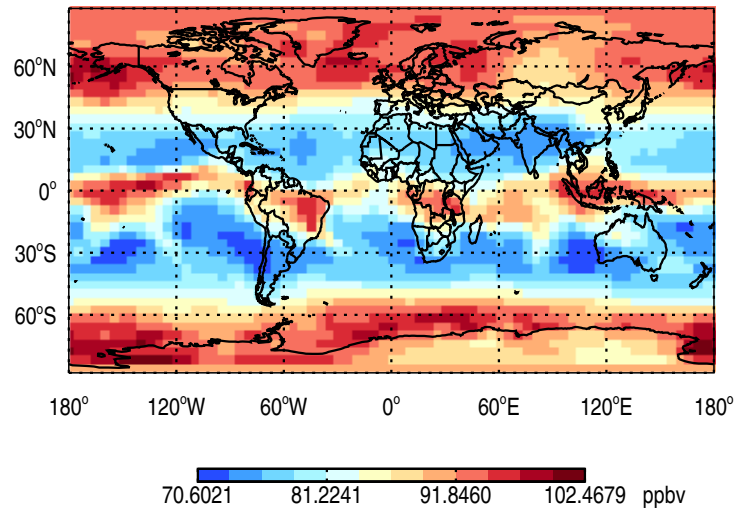

Tracer Map @ 500 hPa - GlobEmis90dayTracer