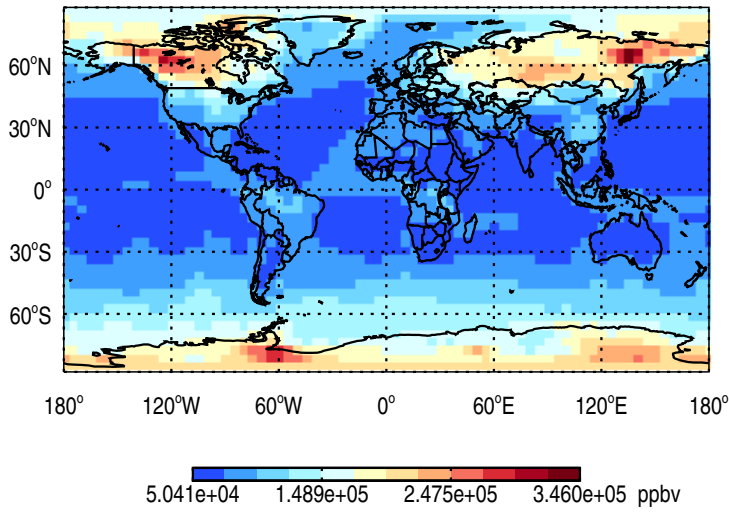

GEOS-Chem GC_12.2.0-TransportTracers Tracer Maps at Surface and 500 hPa

trac_avg.GC_12.2.0-TransportTracers.Jan

Tracer Map @ Surface - COUniformEmis25dayTracer