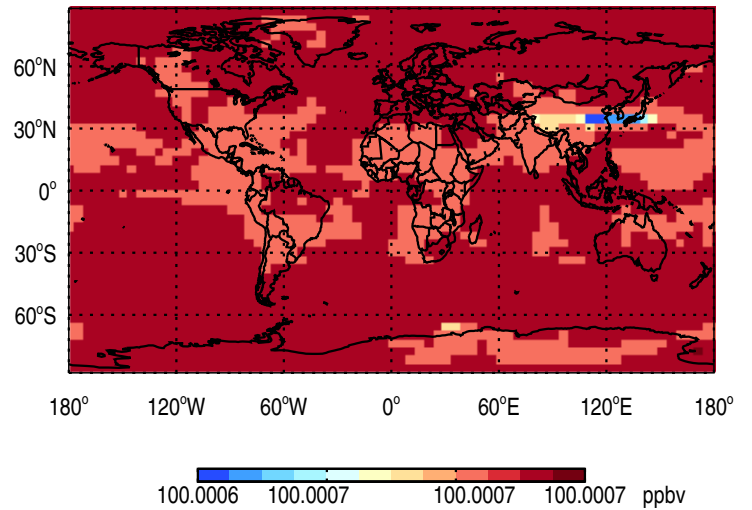

Tracer Map @ 500 hPa - PassiveTracer