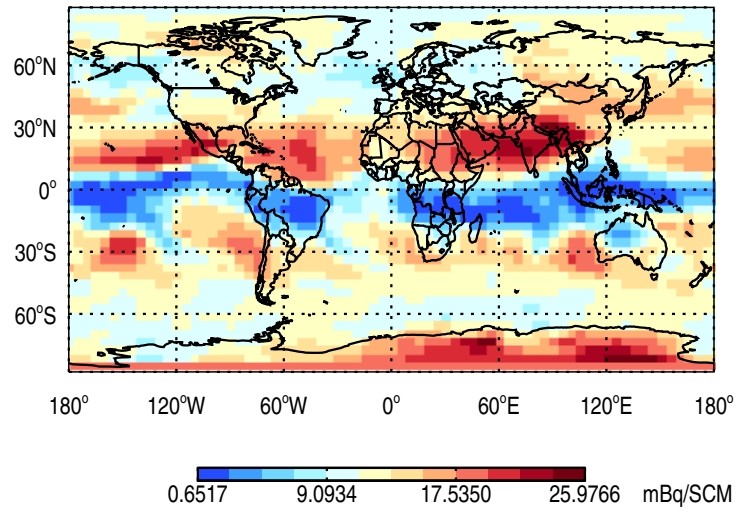

Tracer Map @ 500 hPa - Be7