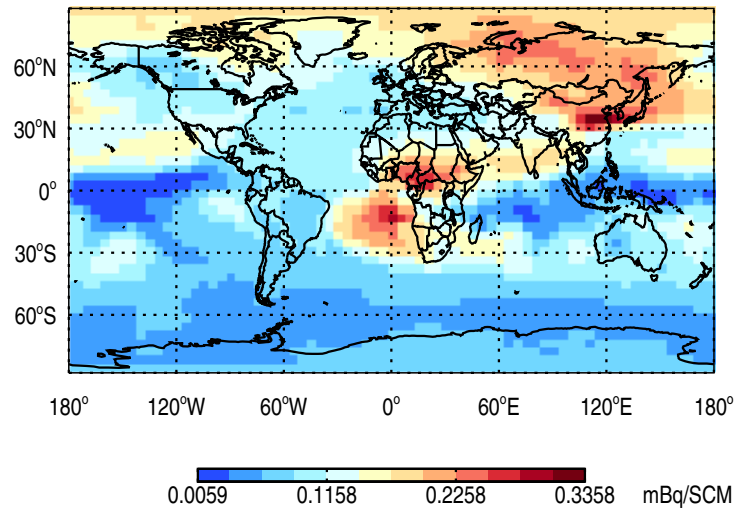

GEOS-Chem GC\_12.2.0-TransportTracers Tracer Maps at Surface and 500 hPa

trac\_avg.GC\_12.2.0-TransportTracers.Jan

Tracer Map @ Surface - Rn222

Tracer Map @ 500 hPa - Rn222

Tracer Map @ Surface - Pb210

Tracer Map @ 500 hPa - Pb210

Tracer Map @ Surface - Pb210Strat

Tracer Map @ 500 hPa - Pb210Strat

GEOS-Chem GC\_12.2.0-TransportTracers Tracer Maps at Surface and 500 hPa

trac\_avg.GC\_12.2.0-TransportTracers.Jan

Tracer Map @ Surface - Be7