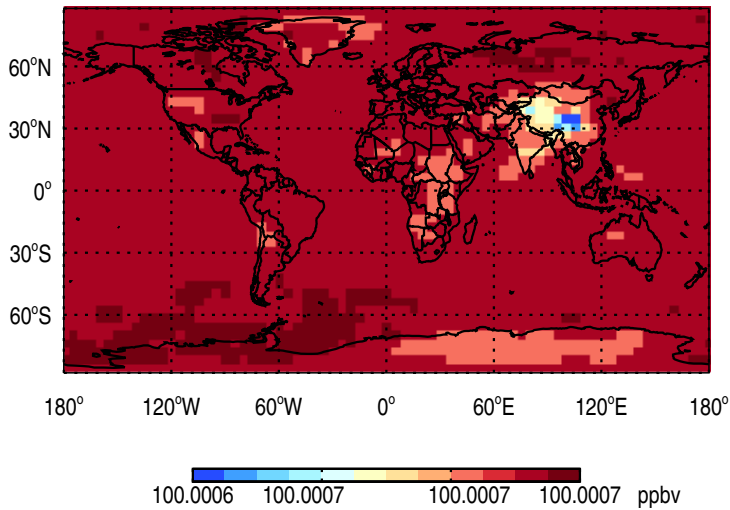

# GEOS-Chem GC\_12.2.0-TransportTracers Tracer Maps at Surface and 500 hPa

trac\_avg.GC\_12.2.0-TransportTracers.Jan

Tracer Map @ Surface - Be10Strat

Tracer Map @ 500 hPa - Be10Strat

Tracer Map @ Surface - PassiveTracer