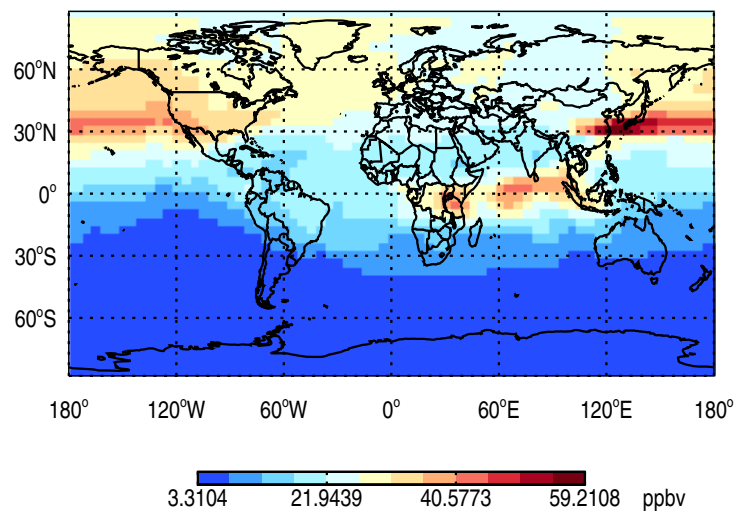

Tracer Map @ 500 hPa - COAnthroEmis50dayTracer