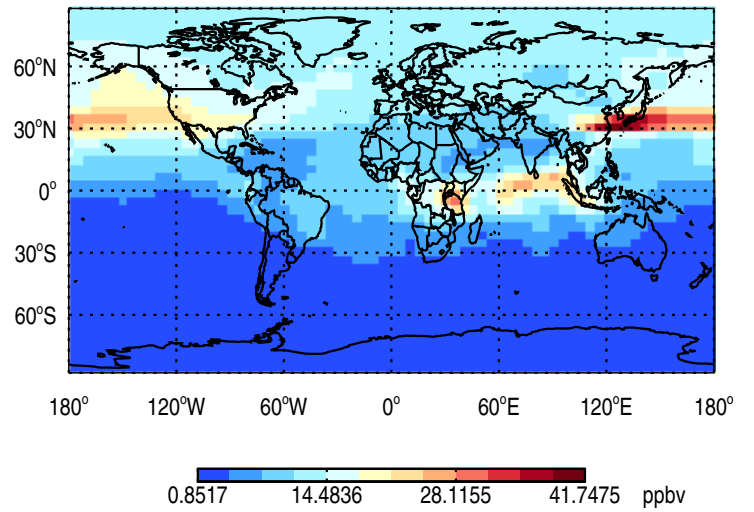

Tracer Map @ Surface - CH3ITracer

Tracer Map @ 500 hPa - CH3ITracer

Tracer Map @ Surface - COAnthroEmis25dayTracer

Tracer Map @ 500 hPa - COAnthroEmis25dayTracer

Tracer Map @ Surface - COAnthroEmis50dayTracer