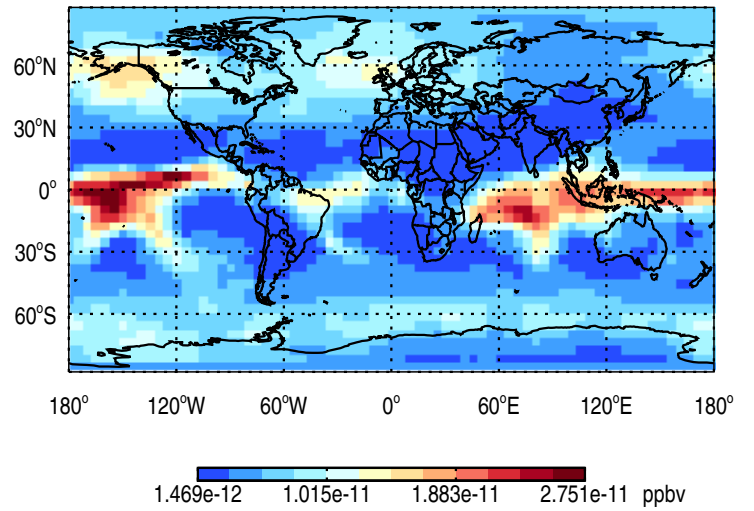

Tracer Map @ 500 hPa - CH3ITracer