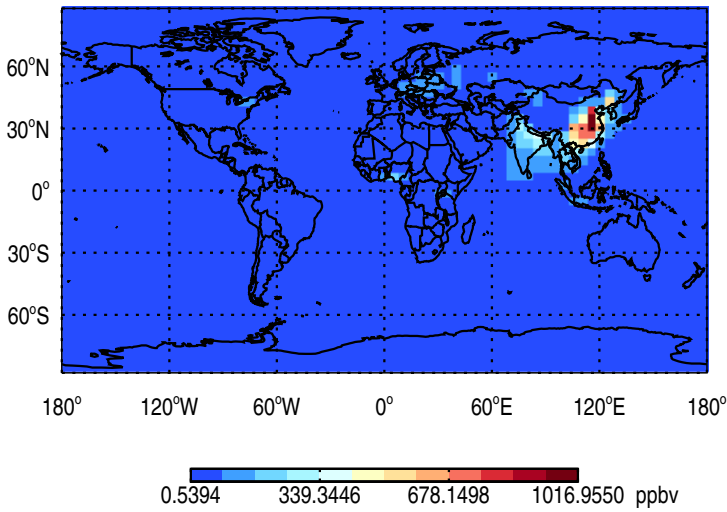

Tracer Map @ 500 hPa - PassiveTracer

Tracer Map @ Surface - SF6Tracer

Tracer Map @ 500 hPa - SF6Tracer

GEOS-Chem GC\_12.2.0-TransportTracers Tracer Maps at Surface and 500 hPa

trac\_avg.GC\_12.2.0-TransportTracers.Jan

Tracer Map @ Surface - CH3ITracer

Tracer Map @ 500 hPa - CH3ITracer

Tracer Map @ Surface - COAnthroEmis25dayTracer

Tracer Map @ 500 hPa - COAnthroEmis25dayTracer

Tracer Map @ Surface - COAnthroEmis50dayTracer