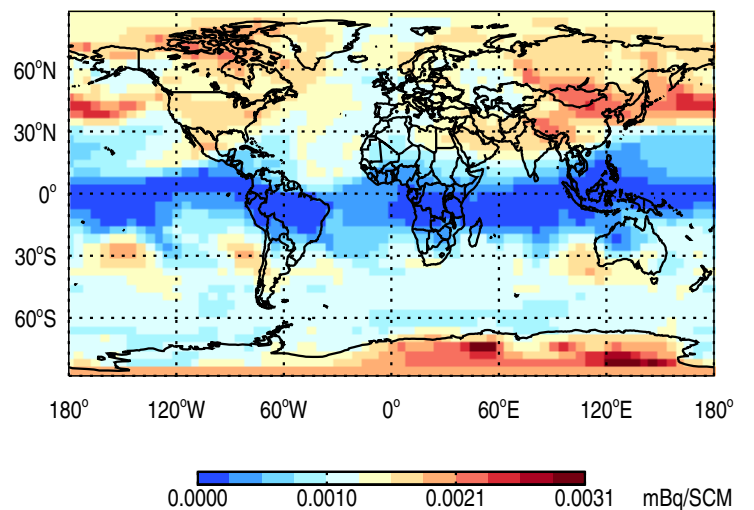

Tracer Map @ 500 hPa - Pb210Strat