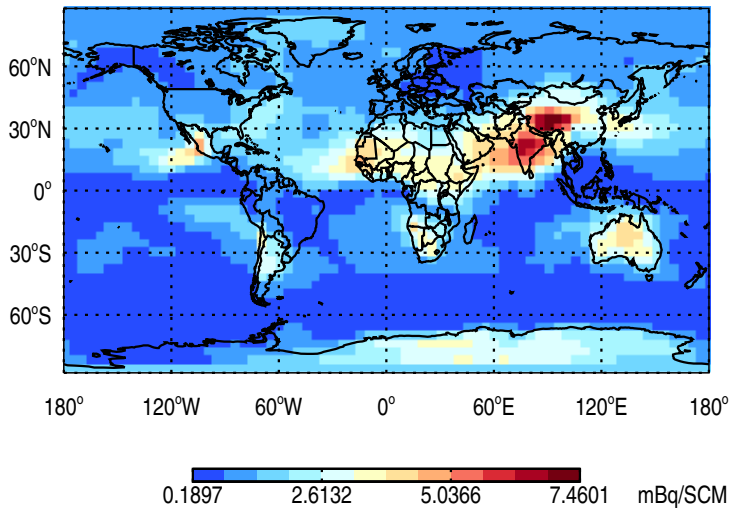

Tracer Map @ Surface - Be7Strat