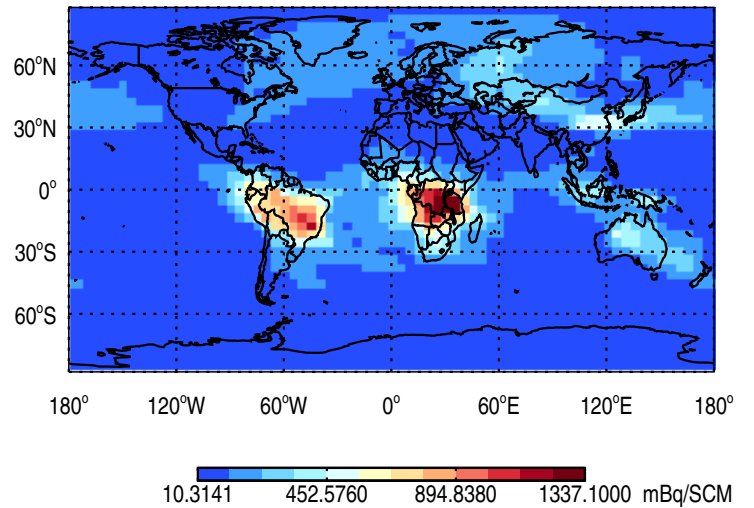

GEOS-Chem GC\_12.2.0-TransportTracers Tracer Maps at Surface and 500 hPa

trac\_avg.GC\_12.2.0-TransportTracers.Jan

Tracer Map @ Surface - Rn222

Tracer Map @ 500 hPa - Rn222

Tracer Map @ Surface - Pb210

Tracer Map @ 500 hPa - Pb210

Tracer Map @ Surface - Pb210Strat

Tracer Map @ 500 hPa - Pb210Strat

GEOS-Chem GC\_12.2.0-TransportTracers Tracer Maps at Surface and 500 hPa

trac\_avg.GC\_12.2.0-TransportTracers.Jan

Tracer Map @ Surface - Be7

Tracer Map @ 500 hPa - Be7

Tracer Map @ Surface - Be7Strat

Tracer Map @ 500 hPa - Be7Strat

Tracer Map @ Surface - Be10

Tracer Map @ 500 hPa - Be10