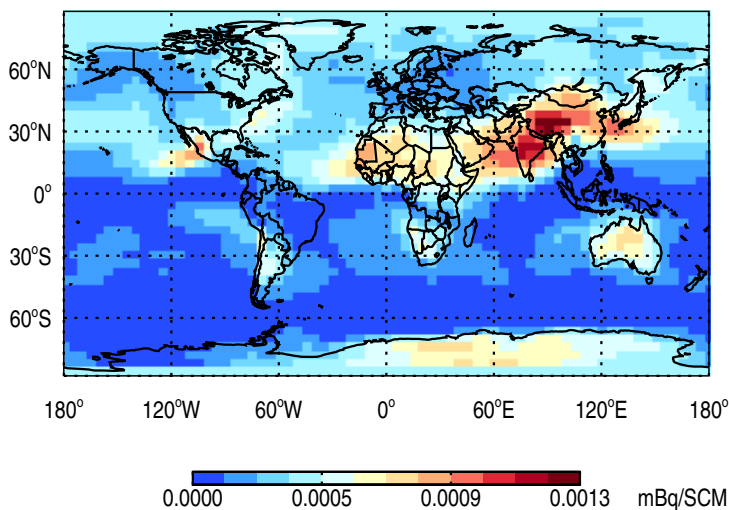

GEOS-Chem GC\_12.2.0-TransportTracers Tracer Maps at Surface and 500 hPa

trac\_avg.GC\_12.2.0-TransportTracers.Jan

Tracer Map @ Surface - Rn222

Tracer Map @ 500 hPa - Rn222

Tracer Map @ Surface - Pb210

Tracer Map @ 500 hPa - Pb210

Tracer Map @ Surface - Pb210Strat

Tracer Map @ 500 hPa - Pb210Strat

GEOS-Chem GC\_12.2.0-TransportTracers Tracer Maps at Surface and 500 hPa

trac\_avg.GC\_12.2.0-TransportTracers.Jan

Tracer Map @ Surface - Be7