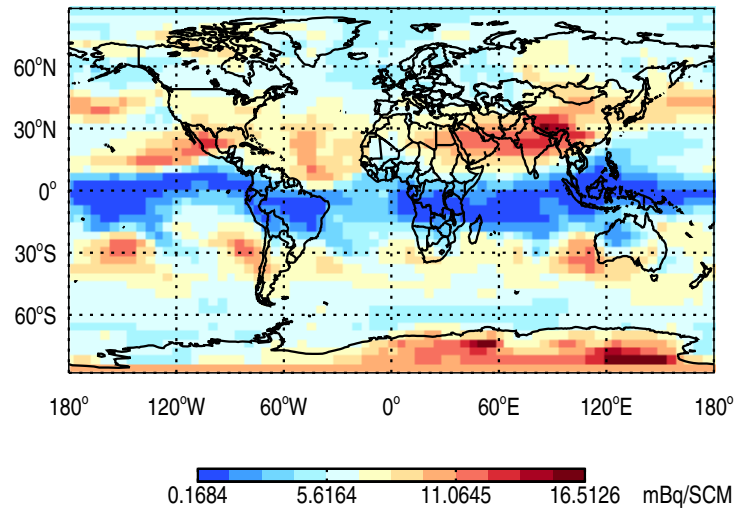

Tracer Map @ 500 hPa - Be7Strat