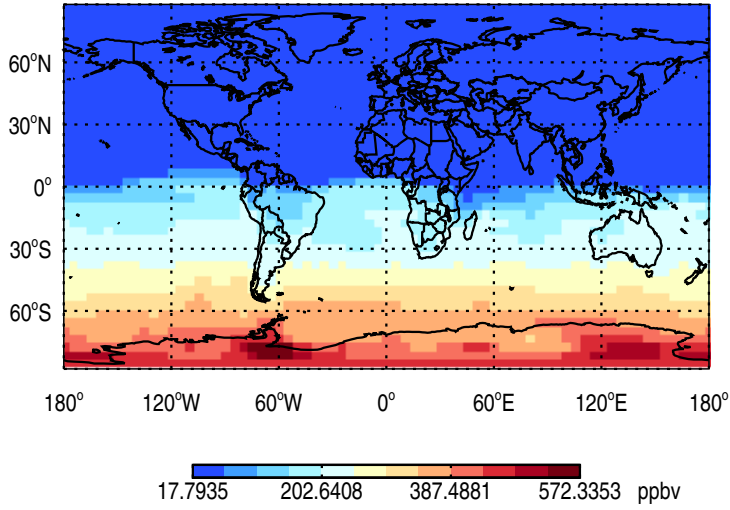

GEOS-Chem GC_12.2.0-TransportTracers Tracer Maps at Surface and 500 hPa

trac_avg.GC_12.2.0-TransportTracers.Jan

Tracer Map @ Surface - SHEmis90dayTracer