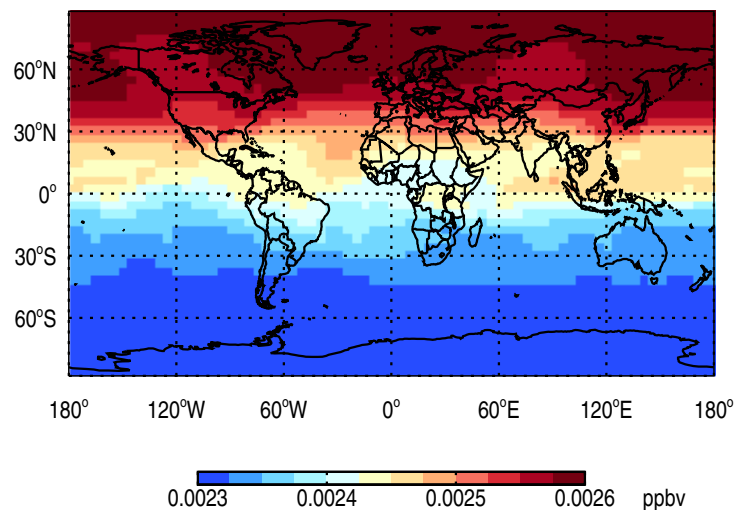

Tracer Map @ 500 hPa - SF6Tracer