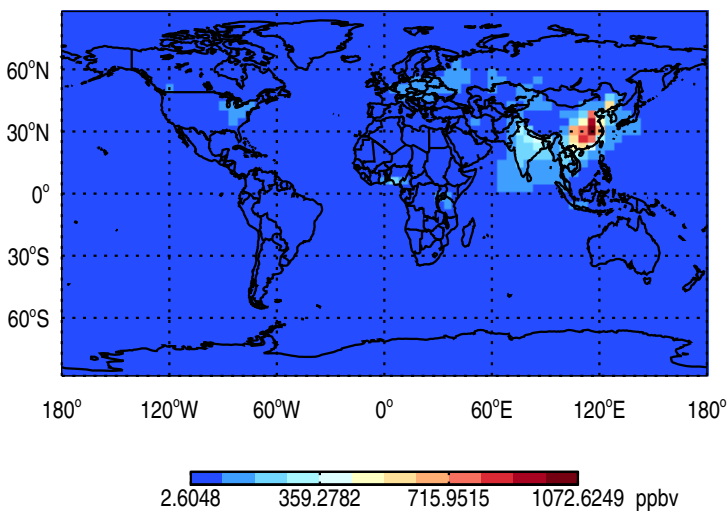

Tracer Map @ Surface - CH3ITracer

Tracer Map @ 500 hPa - CH3ITracer

Tracer Map @ Surface - COAnthroEmis25dayTracer

Tracer Map @ 500 hPa - COAnthroEmis25dayTracer

Tracer Map @ Surface - COAnthroEmis50dayTracer