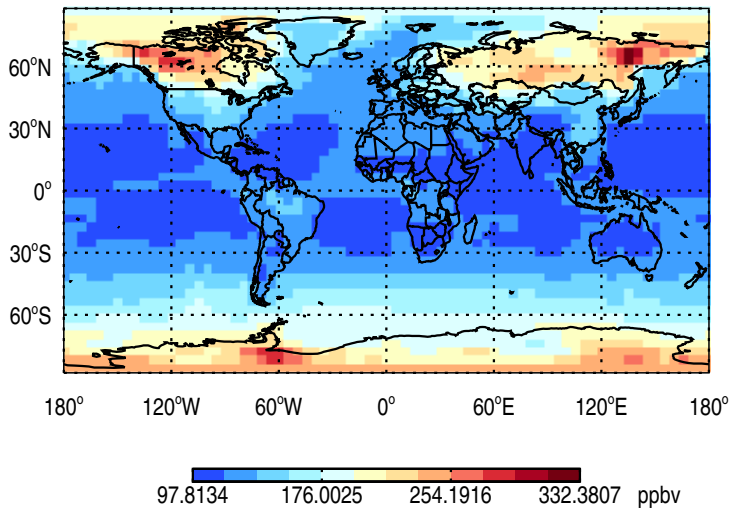

Tracer Map @ 500 hPa - COAnthroEmis50dayTracer

GEOS-Chem GC\_12.2.0-TransportTracers Tracer Maps at Surface and 500 hPa

trac\_avg.GC\_12.2.0-TransportTracers.Jan

Tracer Map @ Surface - COUniformEmis25dayTracer

Tracer Map @ 500 hPa - COUniformEmis25dayTracer

Tracer Map @ Surface - GlobEmis90dayTracer

Tracer Map @ 500 hPa - GlobEmis90dayTracer

Tracer Map @ Surface - NHEmis90dayTracer

Tracer Map @ 500 hPa - NHEmis90dayTracer