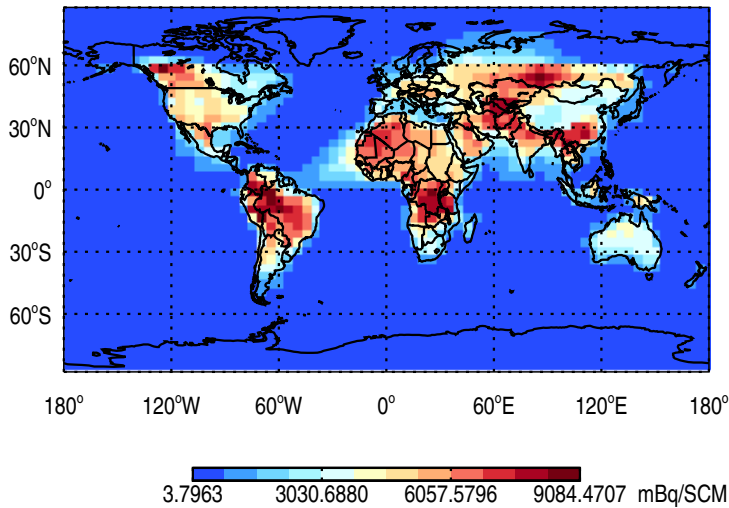

GEOS-Chem GC\_12.2.0-TransportTracers Tracer Maps at Surface and 500 hPa

trac\_avg.GC\_12.2.0-TransportTracers.Jan

Tracer Map @ Surface - Rn222

Tracer Map @ 500 hPa - Rn222

Tracer Map @ Surface - Pb210

Tracer Map @ 500 hPa - Pb210

Tracer Map @ Surface - Pb210Strat

Tracer Map @ 500 hPa - Pb210Strat

GEOS-Chem GC\_12.2.0-TransportTracers Tracer Maps at Surface and 500 hPa

trac\_avg.GC\_12.2.0-TransportTracers.Jan

Tracer Map @ Surface - Be7