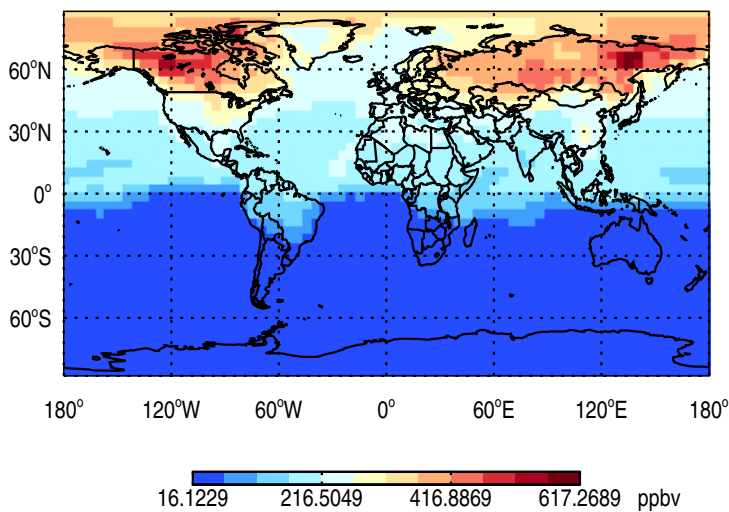

Tracer Map @ 500 hPa - COUniformEmis25dayTracer

Tracer Map @ Surface - GlobEmis90dayTracer

Tracer Map @ 500 hPa - GlobEmis90dayTracer

Tracer Map @ Surface - NHEmis90dayTracer

Tracer Map @ 500 hPa - NHEmis90dayTracer