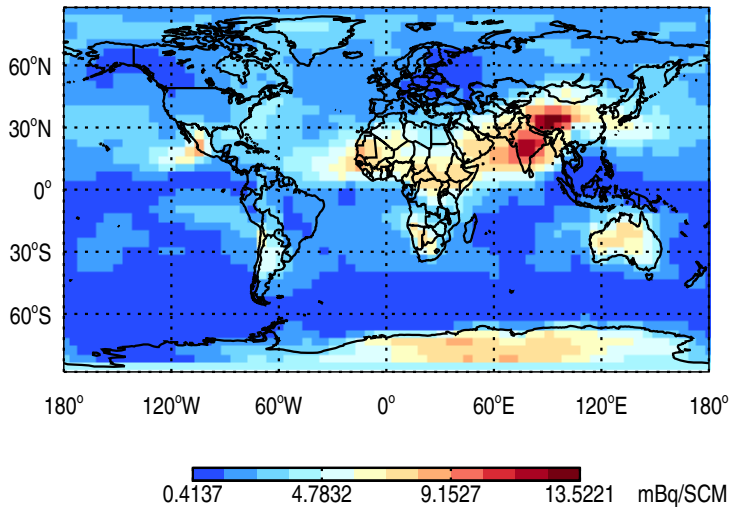

GEOS-Chem GC\_12.2.0-TransportTracers Tracer Maps at Surface and 500 hPa

trac\_avg.GC\_12.2.0-TransportTracers.Jan

Tracer Map @ Surface - Rn222

Tracer Map @ 500 hPa - Rn222

Tracer Map @ Surface - Pb210

Tracer Map @ 500 hPa - Pb210

Tracer Map @ Surface - Pb210Strat

Tracer Map @ 500 hPa - Pb210Strat

GEOS-Chem GC\_12.2.0-TransportTracers Tracer Maps at Surface and 500 hPa

trac\_avg.GC\_12.2.0-TransportTracers.Jan

Tracer Map @ Surface - Be7