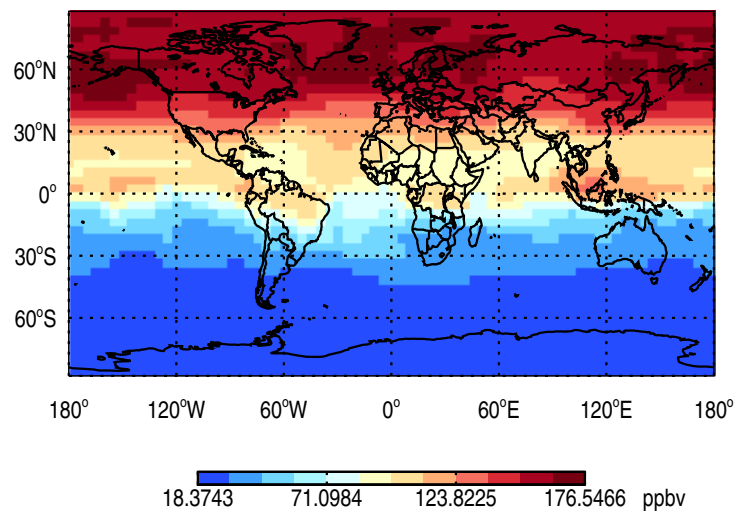

Tracer Map @ 500 hPa - COUniformEmis25dayTracer

Tracer Map @ Surface - GlobEmis90dayTracer

Tracer Map @ 500 hPa - GlobEmis90dayTracer

Tracer Map @ Surface - NHEmis90dayTracer

Tracer Map @ 500 hPa - NHEmis90dayTracer