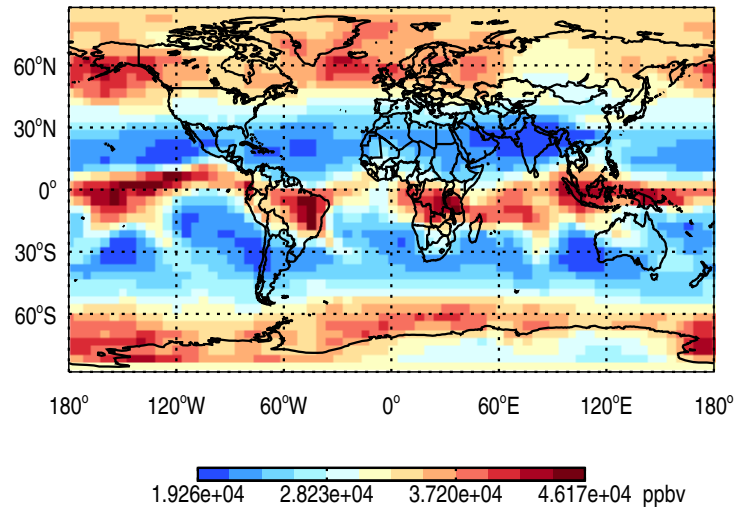

Tracer Map @ 500 hPa - COAnthroEmis50dayTracer

GEOS-Chem GC\_12.2.0-TransportTracers Tracer Maps at Surface and 500 hPa

trac\_avg.GC\_12.2.0-TransportTracers.Jan

Tracer Map @ Surface - COUniformEmis25dayTracer

Tracer Map @ 500 hPa - COUniformEmis25dayTracer

Tracer Map @ Surface - GlobEmis90dayTracer

Tracer Map @ 500 hPa - GlobEmis90dayTracer

Tracer Map @ Surface - NHEmis90dayTracer

Tracer Map @ 500 hPa - NHEmis90dayTracer