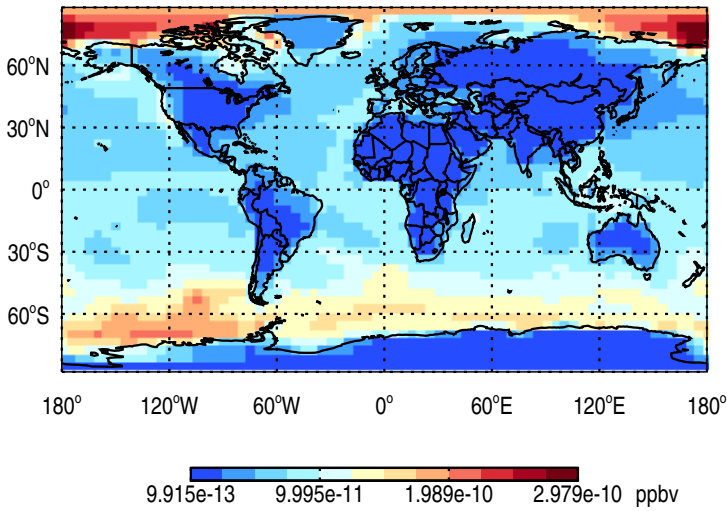

GEOS-Chem GC_12.2.0-TransportTracers Tracer Maps at Surface and 500 hPa

trac_avg.GC_12.2.0-TransportTracers.Jan

Tracer Map @ Surface - CH3ITracer