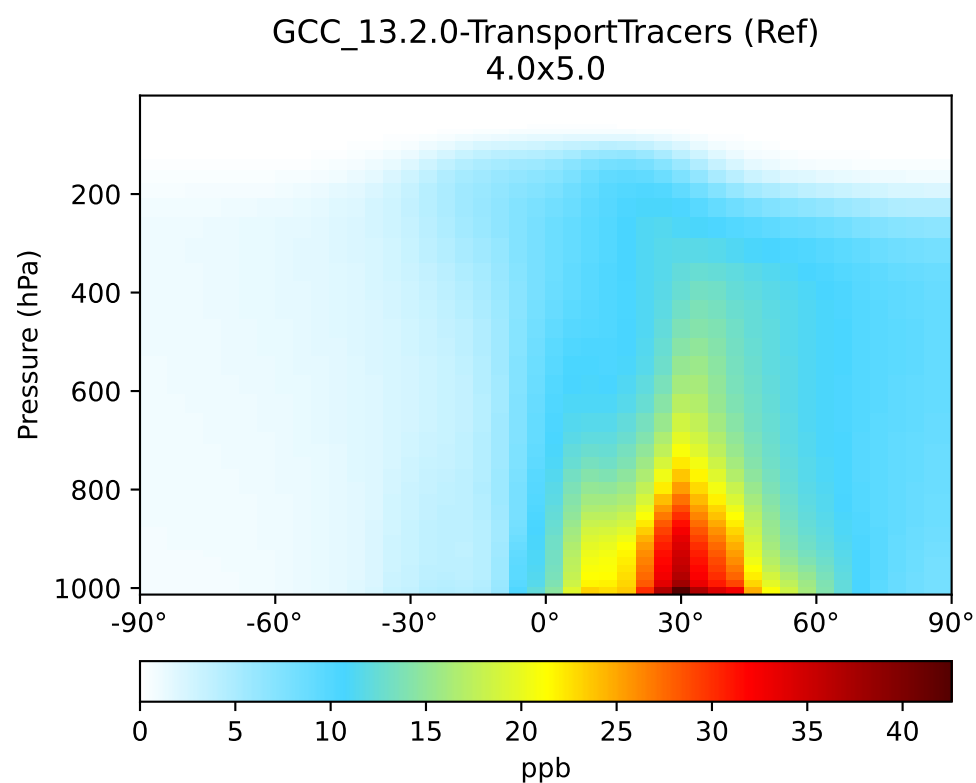

SpeciesConc_COAnthroEmis25dayTracer, Zonal Mean (AnnualMean)