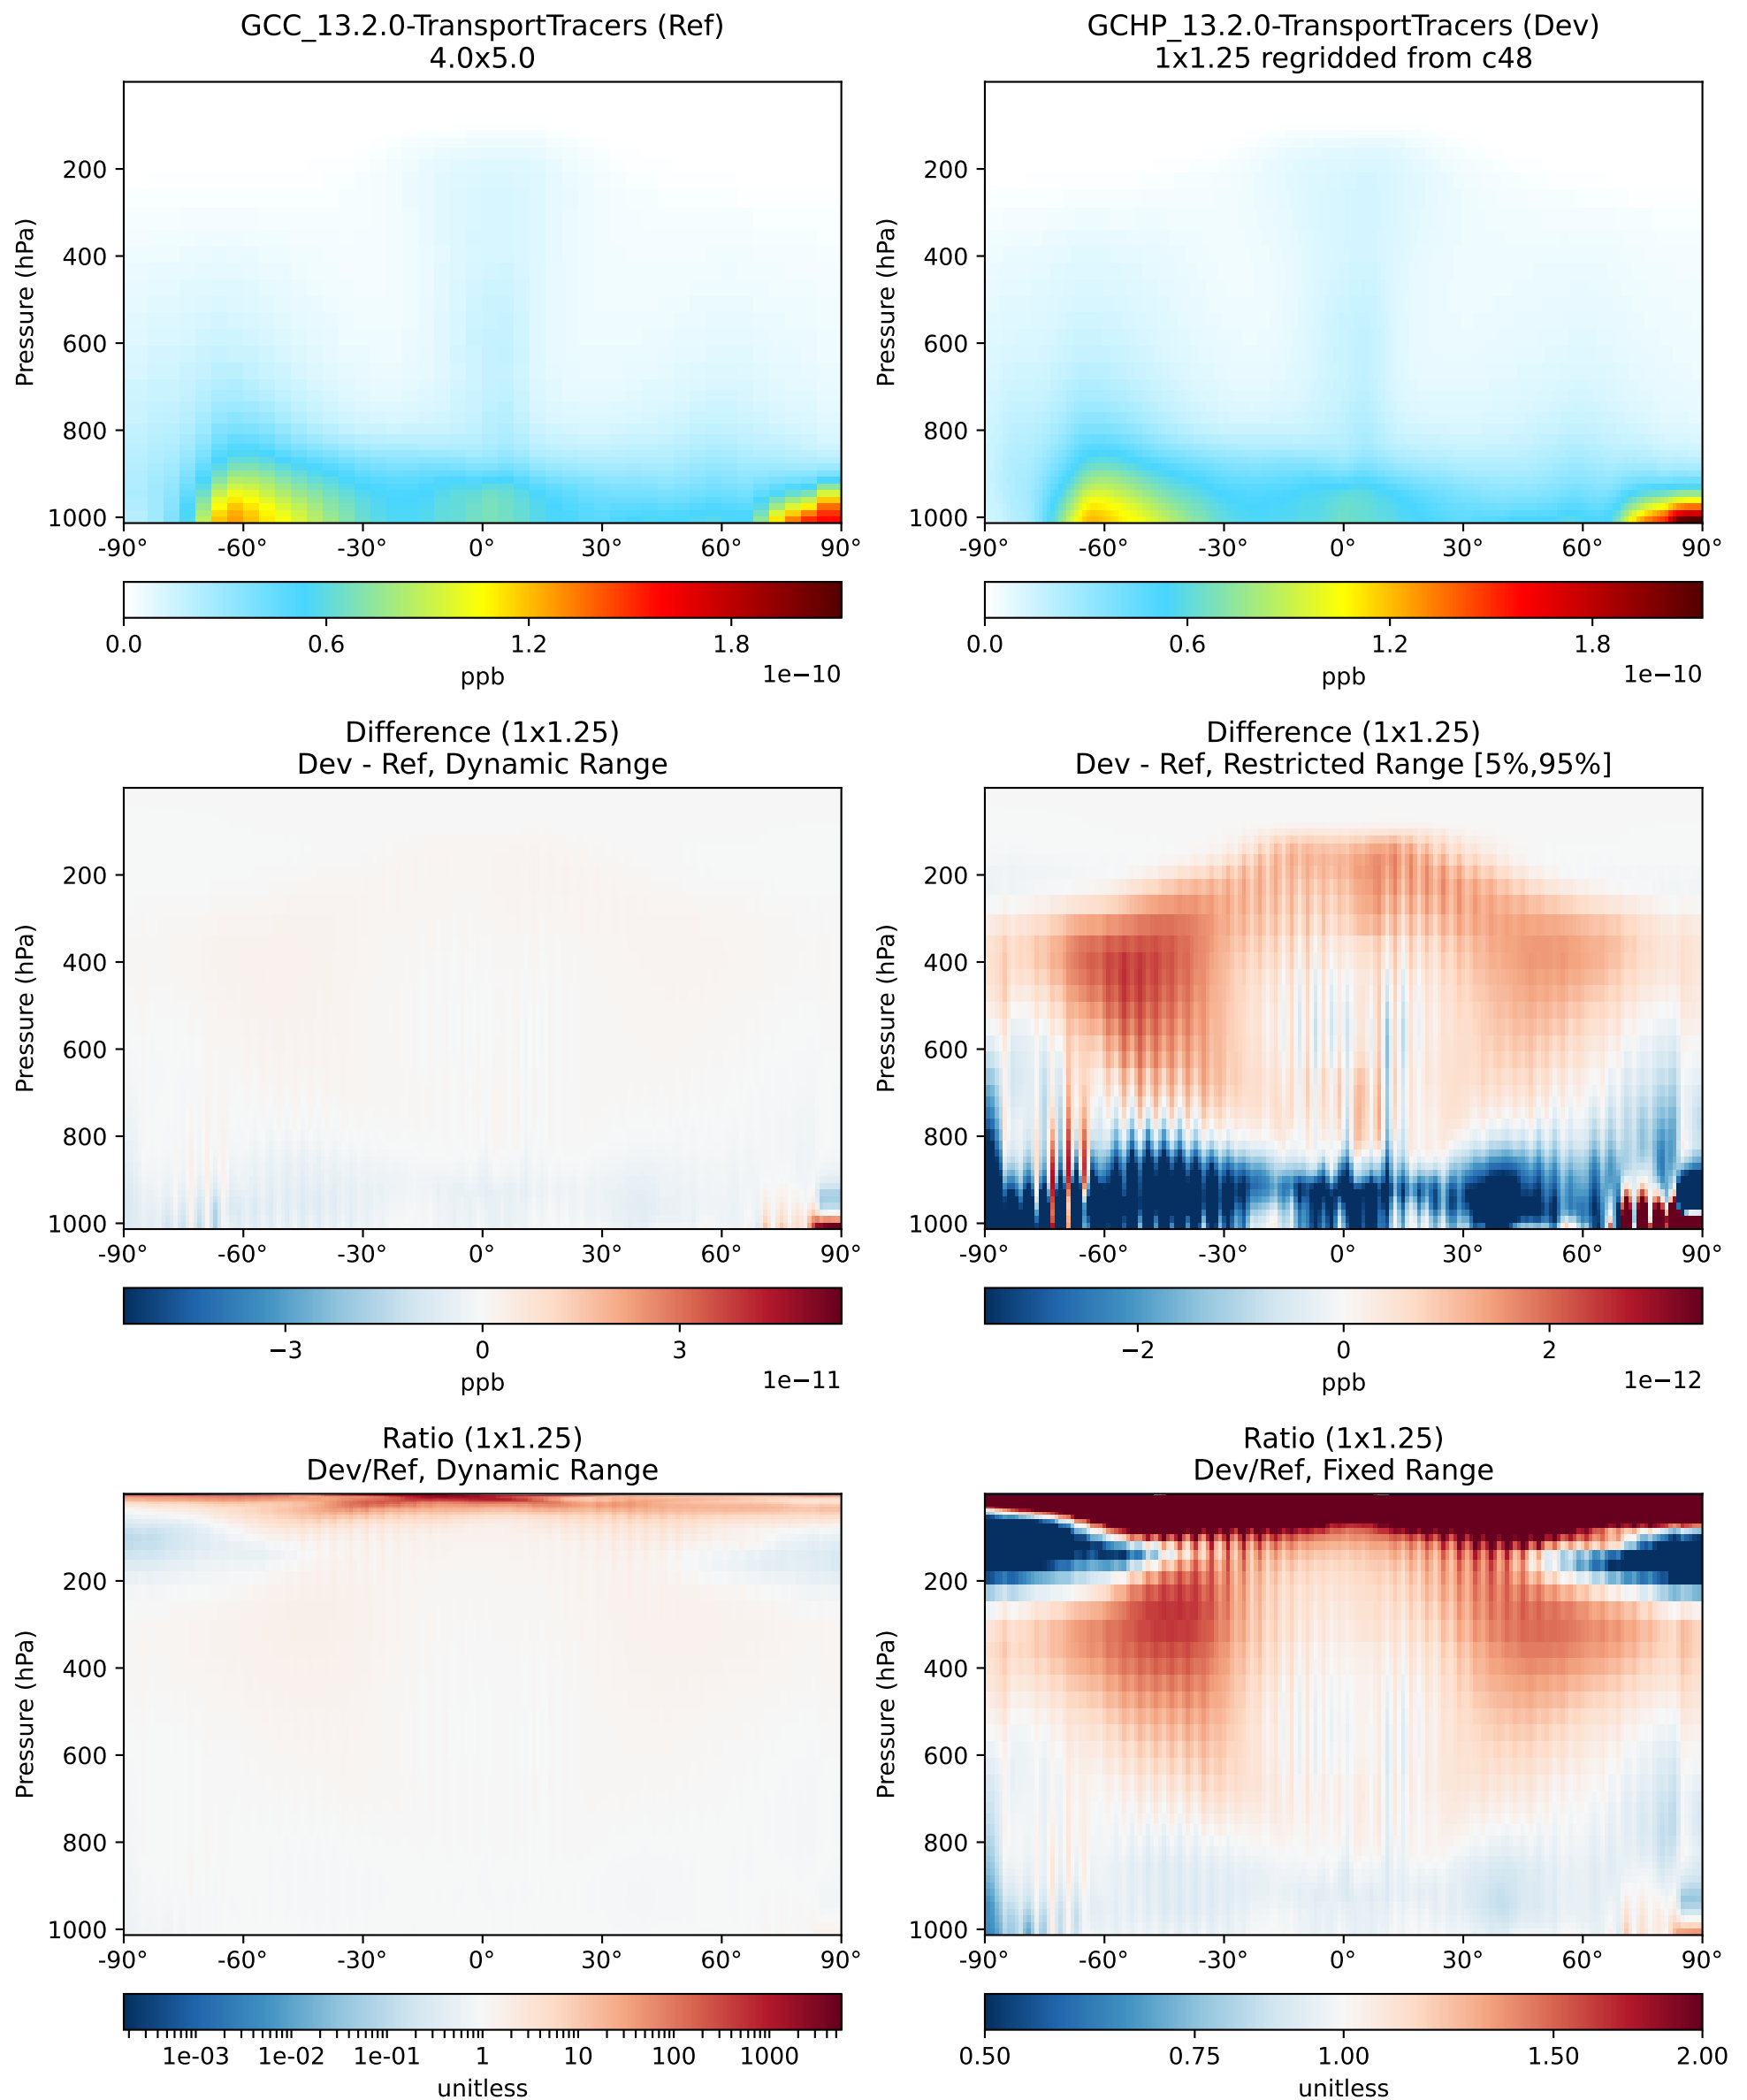

SpeciesConc_CH3ITracer, Zonal Mean (AnnualMean)