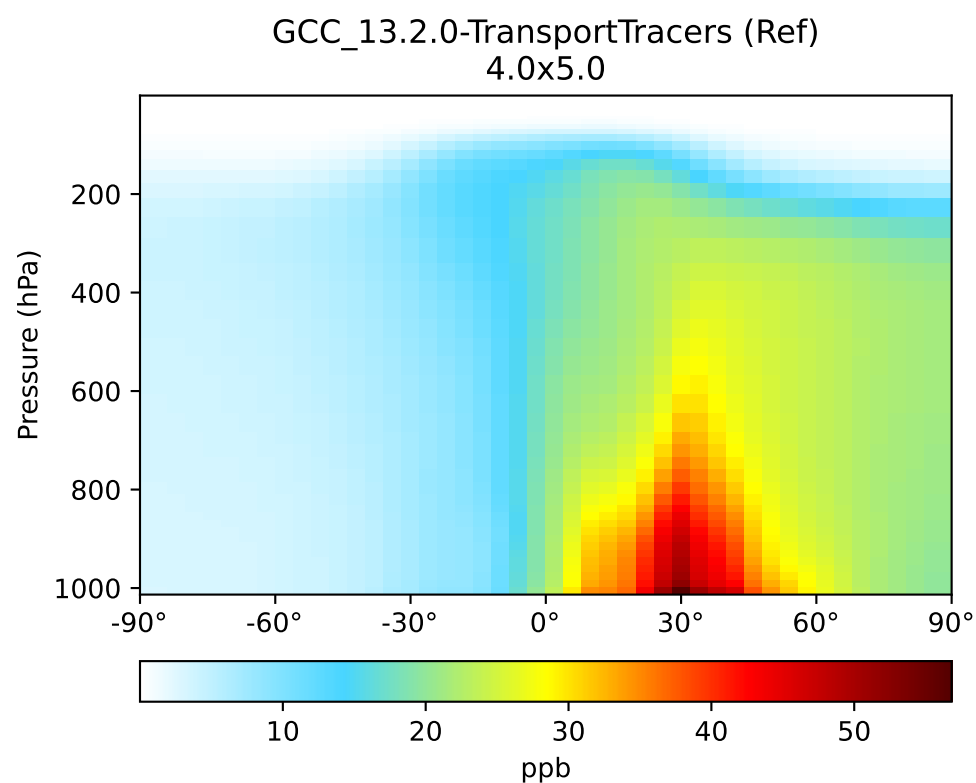

SpeciesConc_COAnthroEmis50dayTracer, Zonal Mean (AnnualMean)