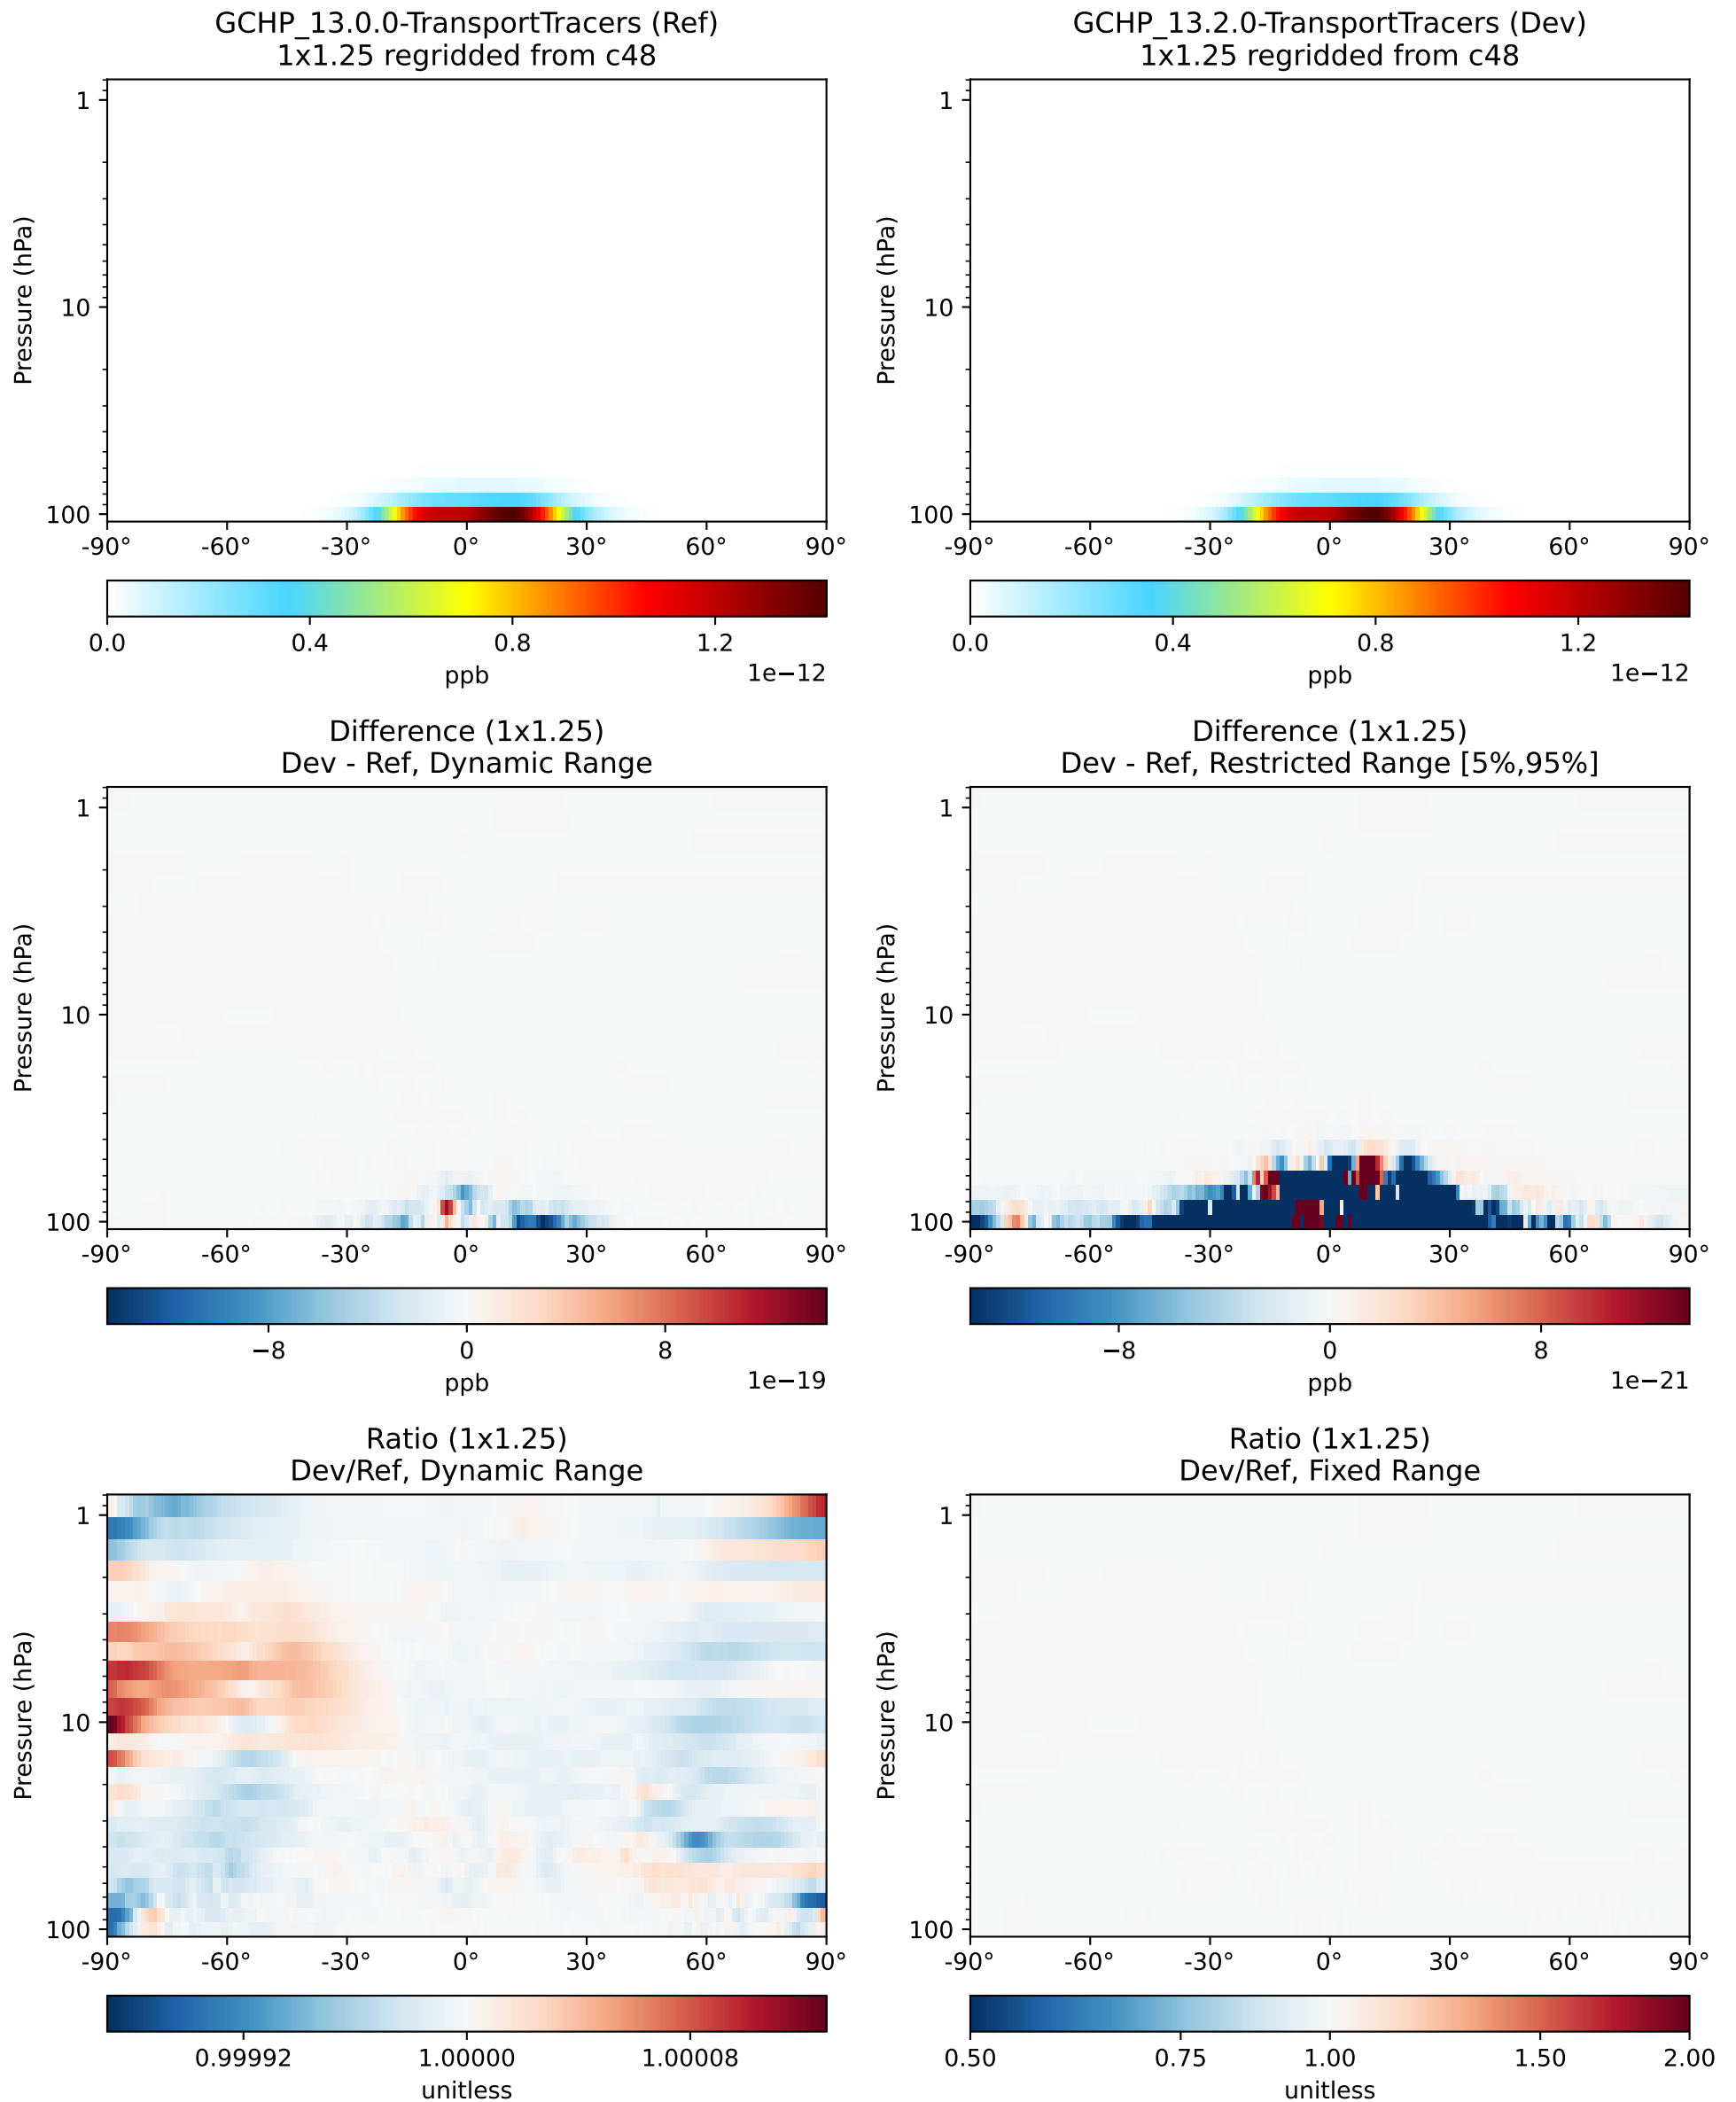

SpeciesConc_PassiveTracer, Zonal Mean (AnnualMean)

SpeciesConc_SF6Tracer, Zonal Mean (AnnualMean)

SpeciesConc_CH3ITracer, Zonal Mean (AnnualMean)

SpeciesConc_COAnthroEmis25dayTracer, Zonal Mean (AnnualMean)

SpeciesConc_COAnthroEmis50dayTracer, Zonal Mean (AnnualMean)

SpeciesConc_COUniformEmis25dayTracer, Zonal Mean (AnnualMean)