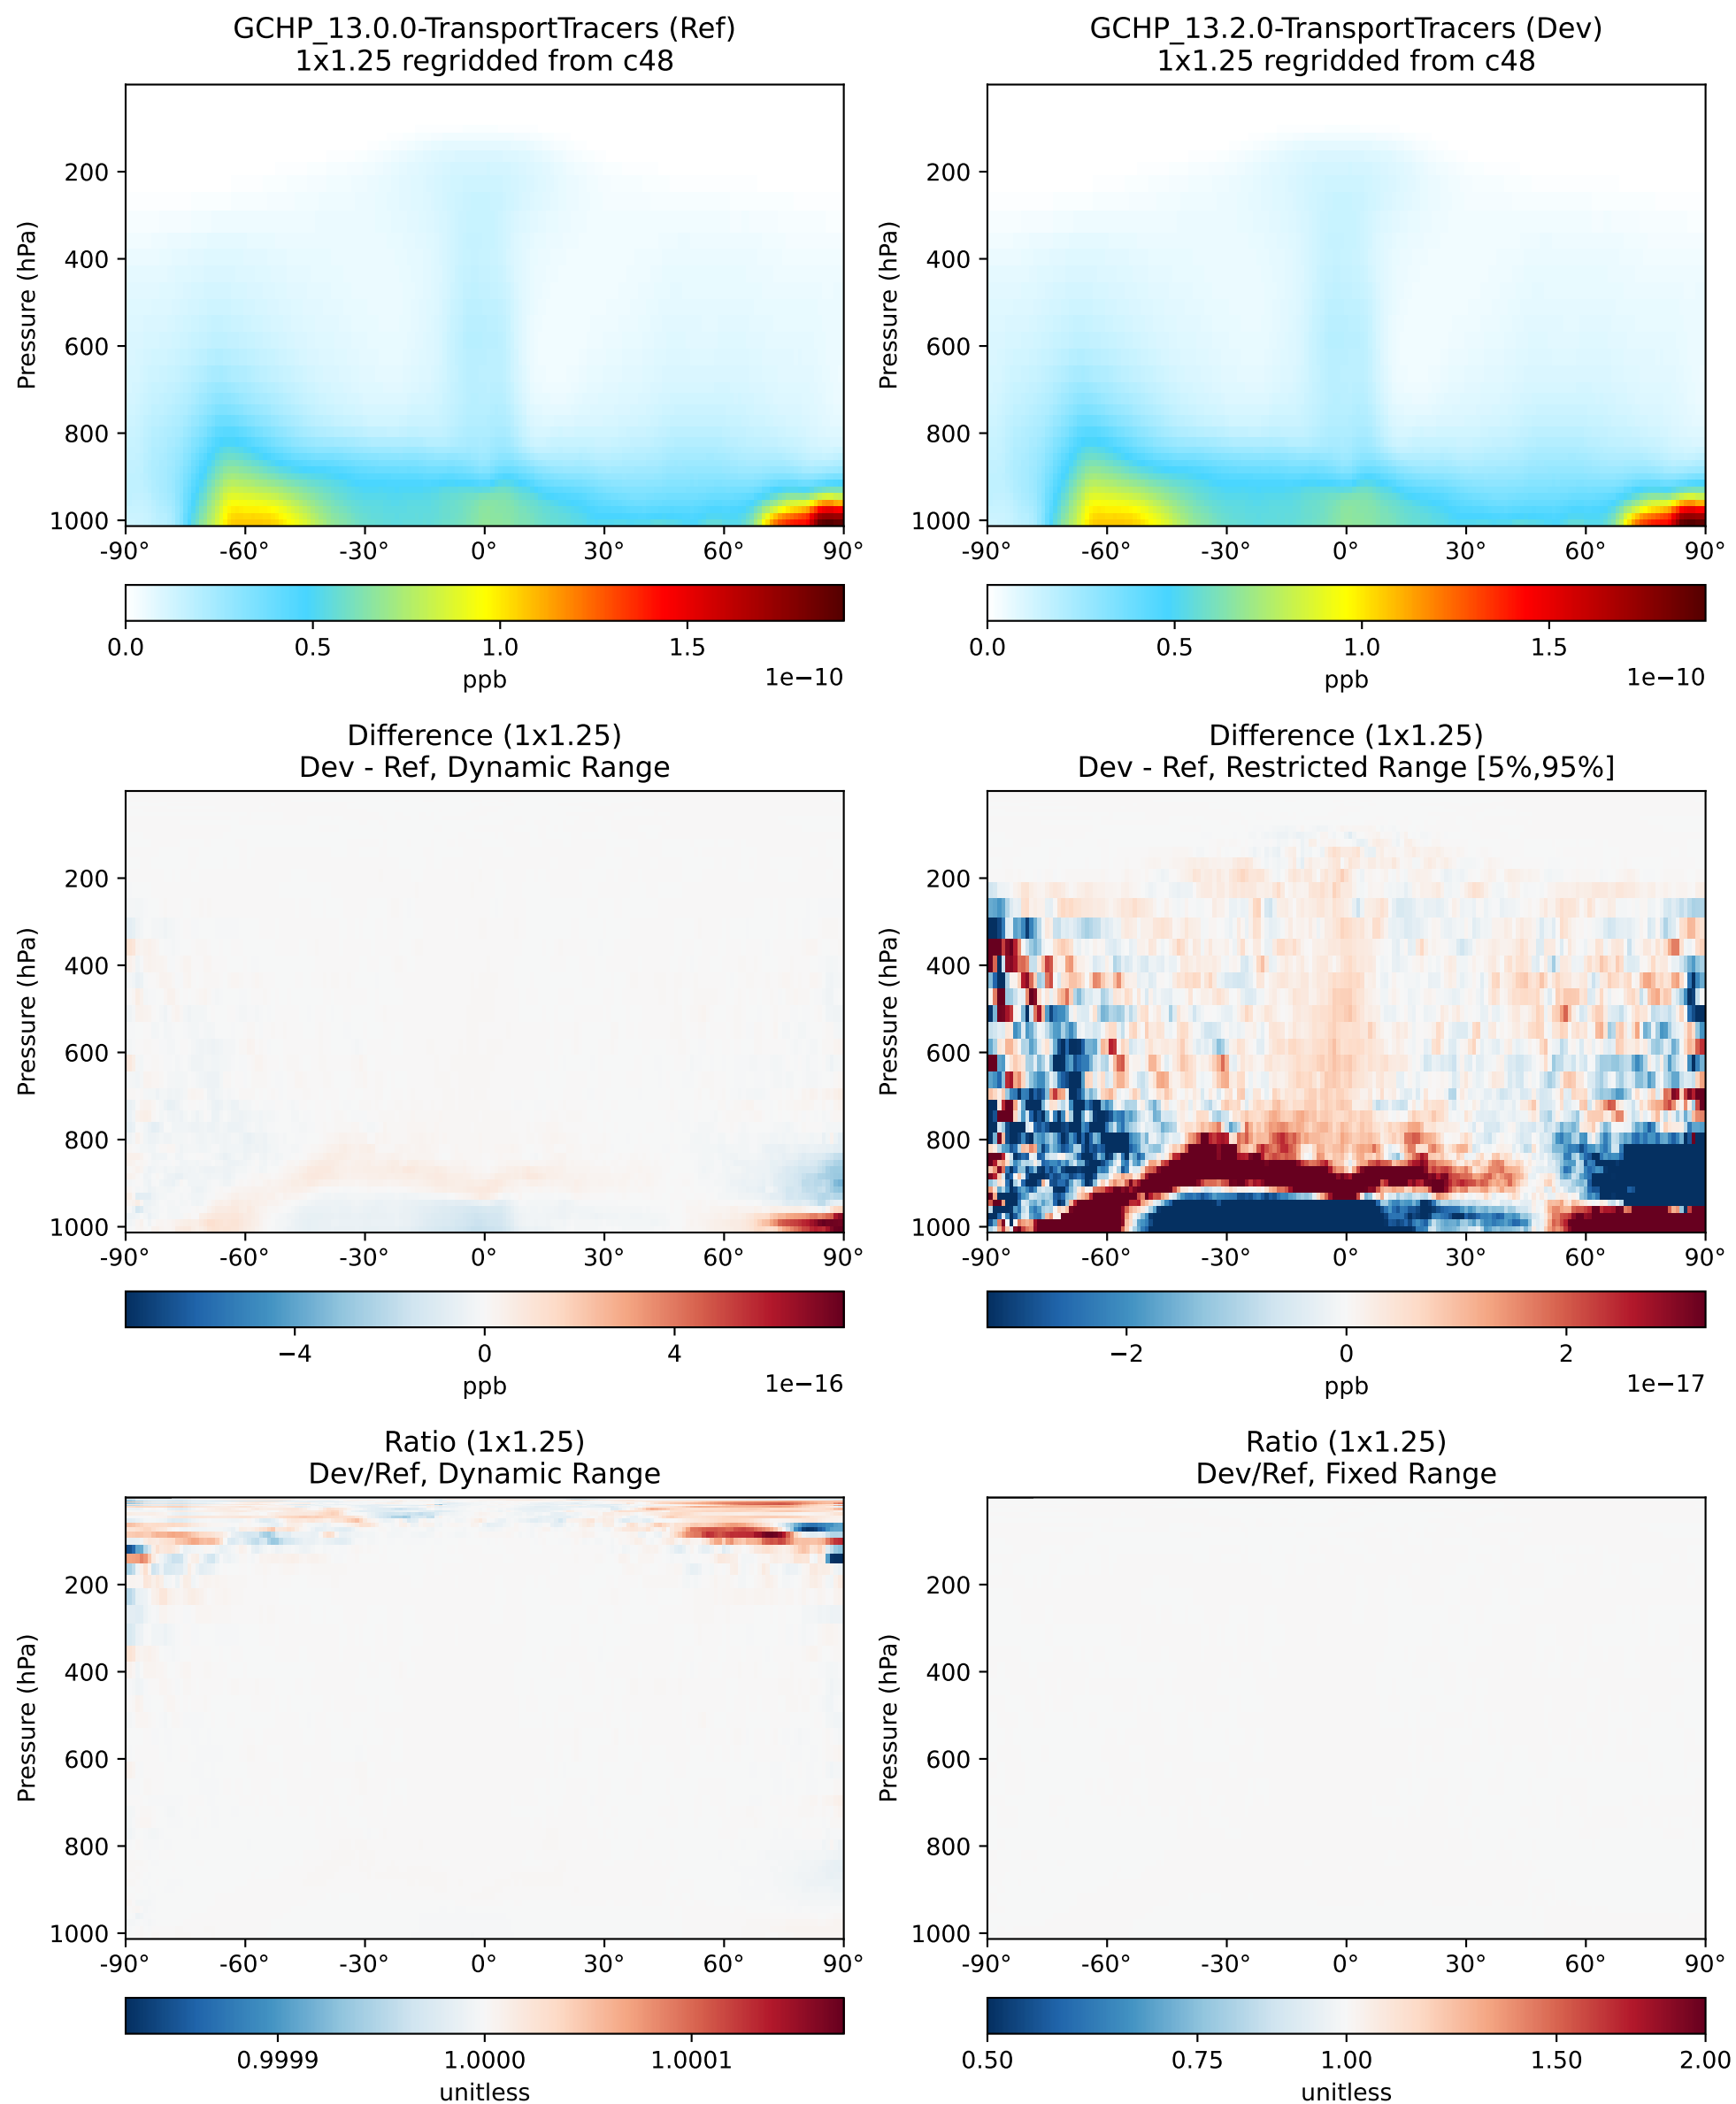

# SpeciesConc\_COAnthroEmis25dayTracer, Zonal Mean (Apr2019)