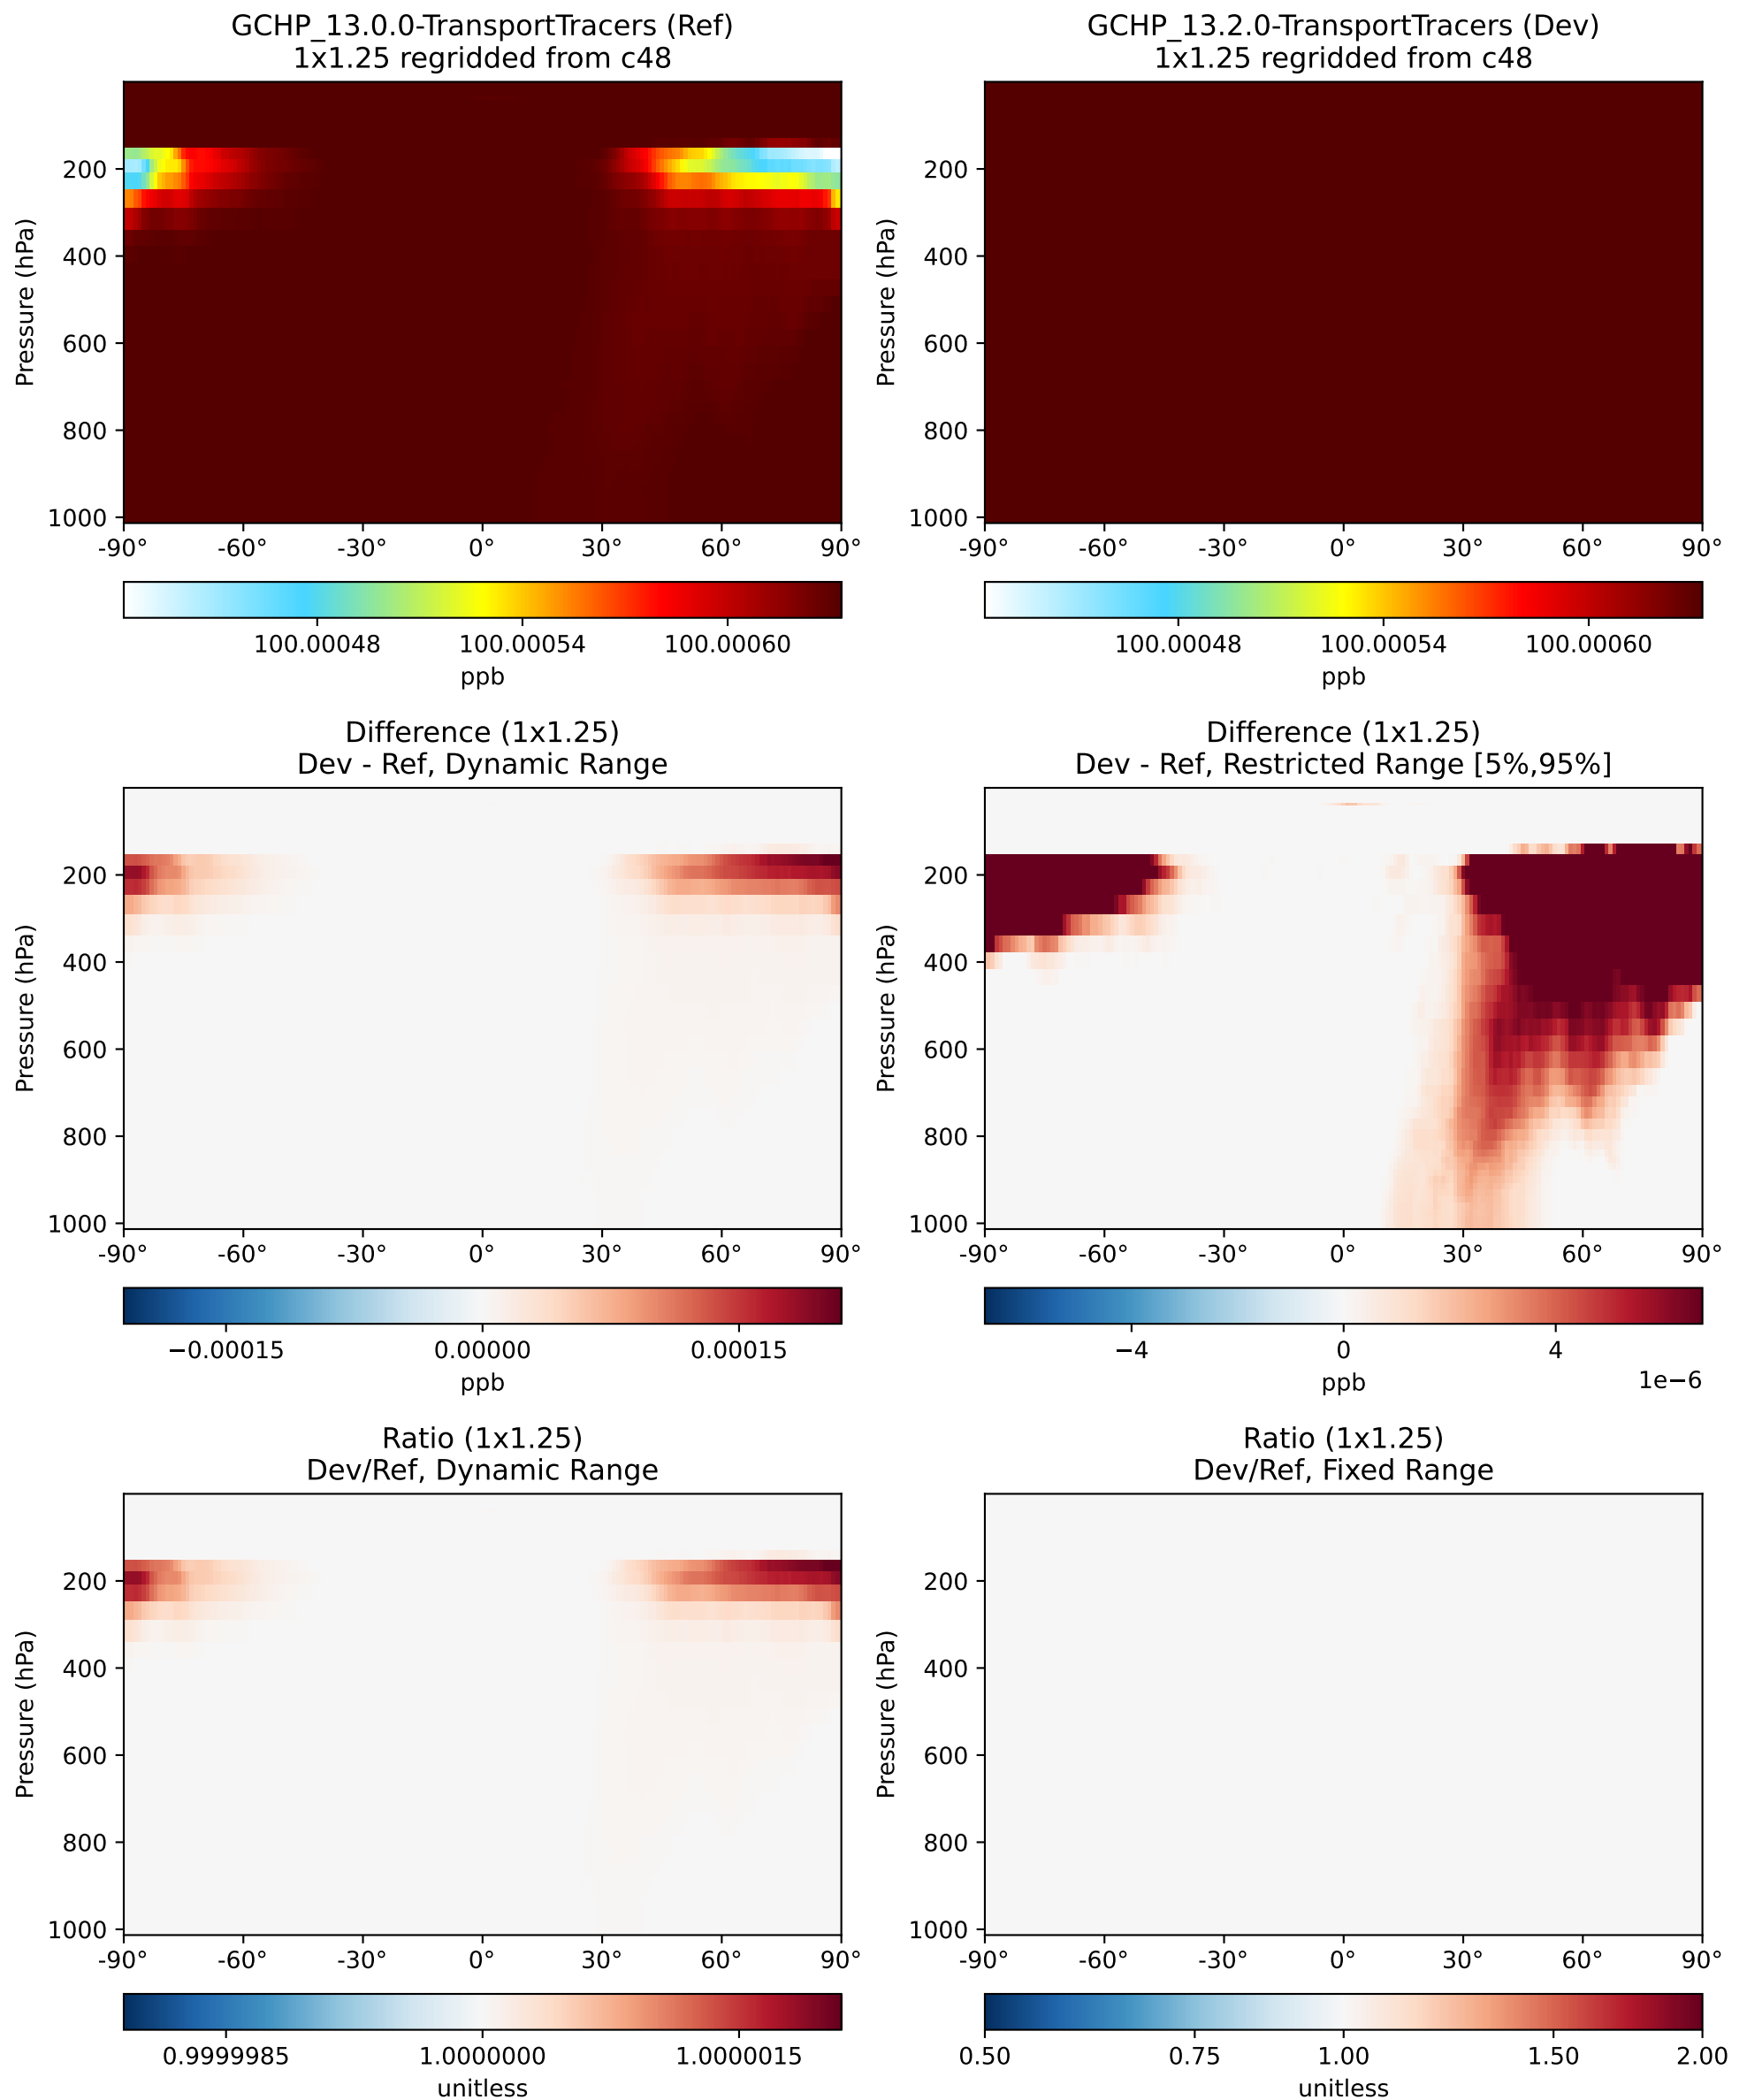

# SpeciesConc\_SF6Tracer, Zonal Mean (Apr2019)