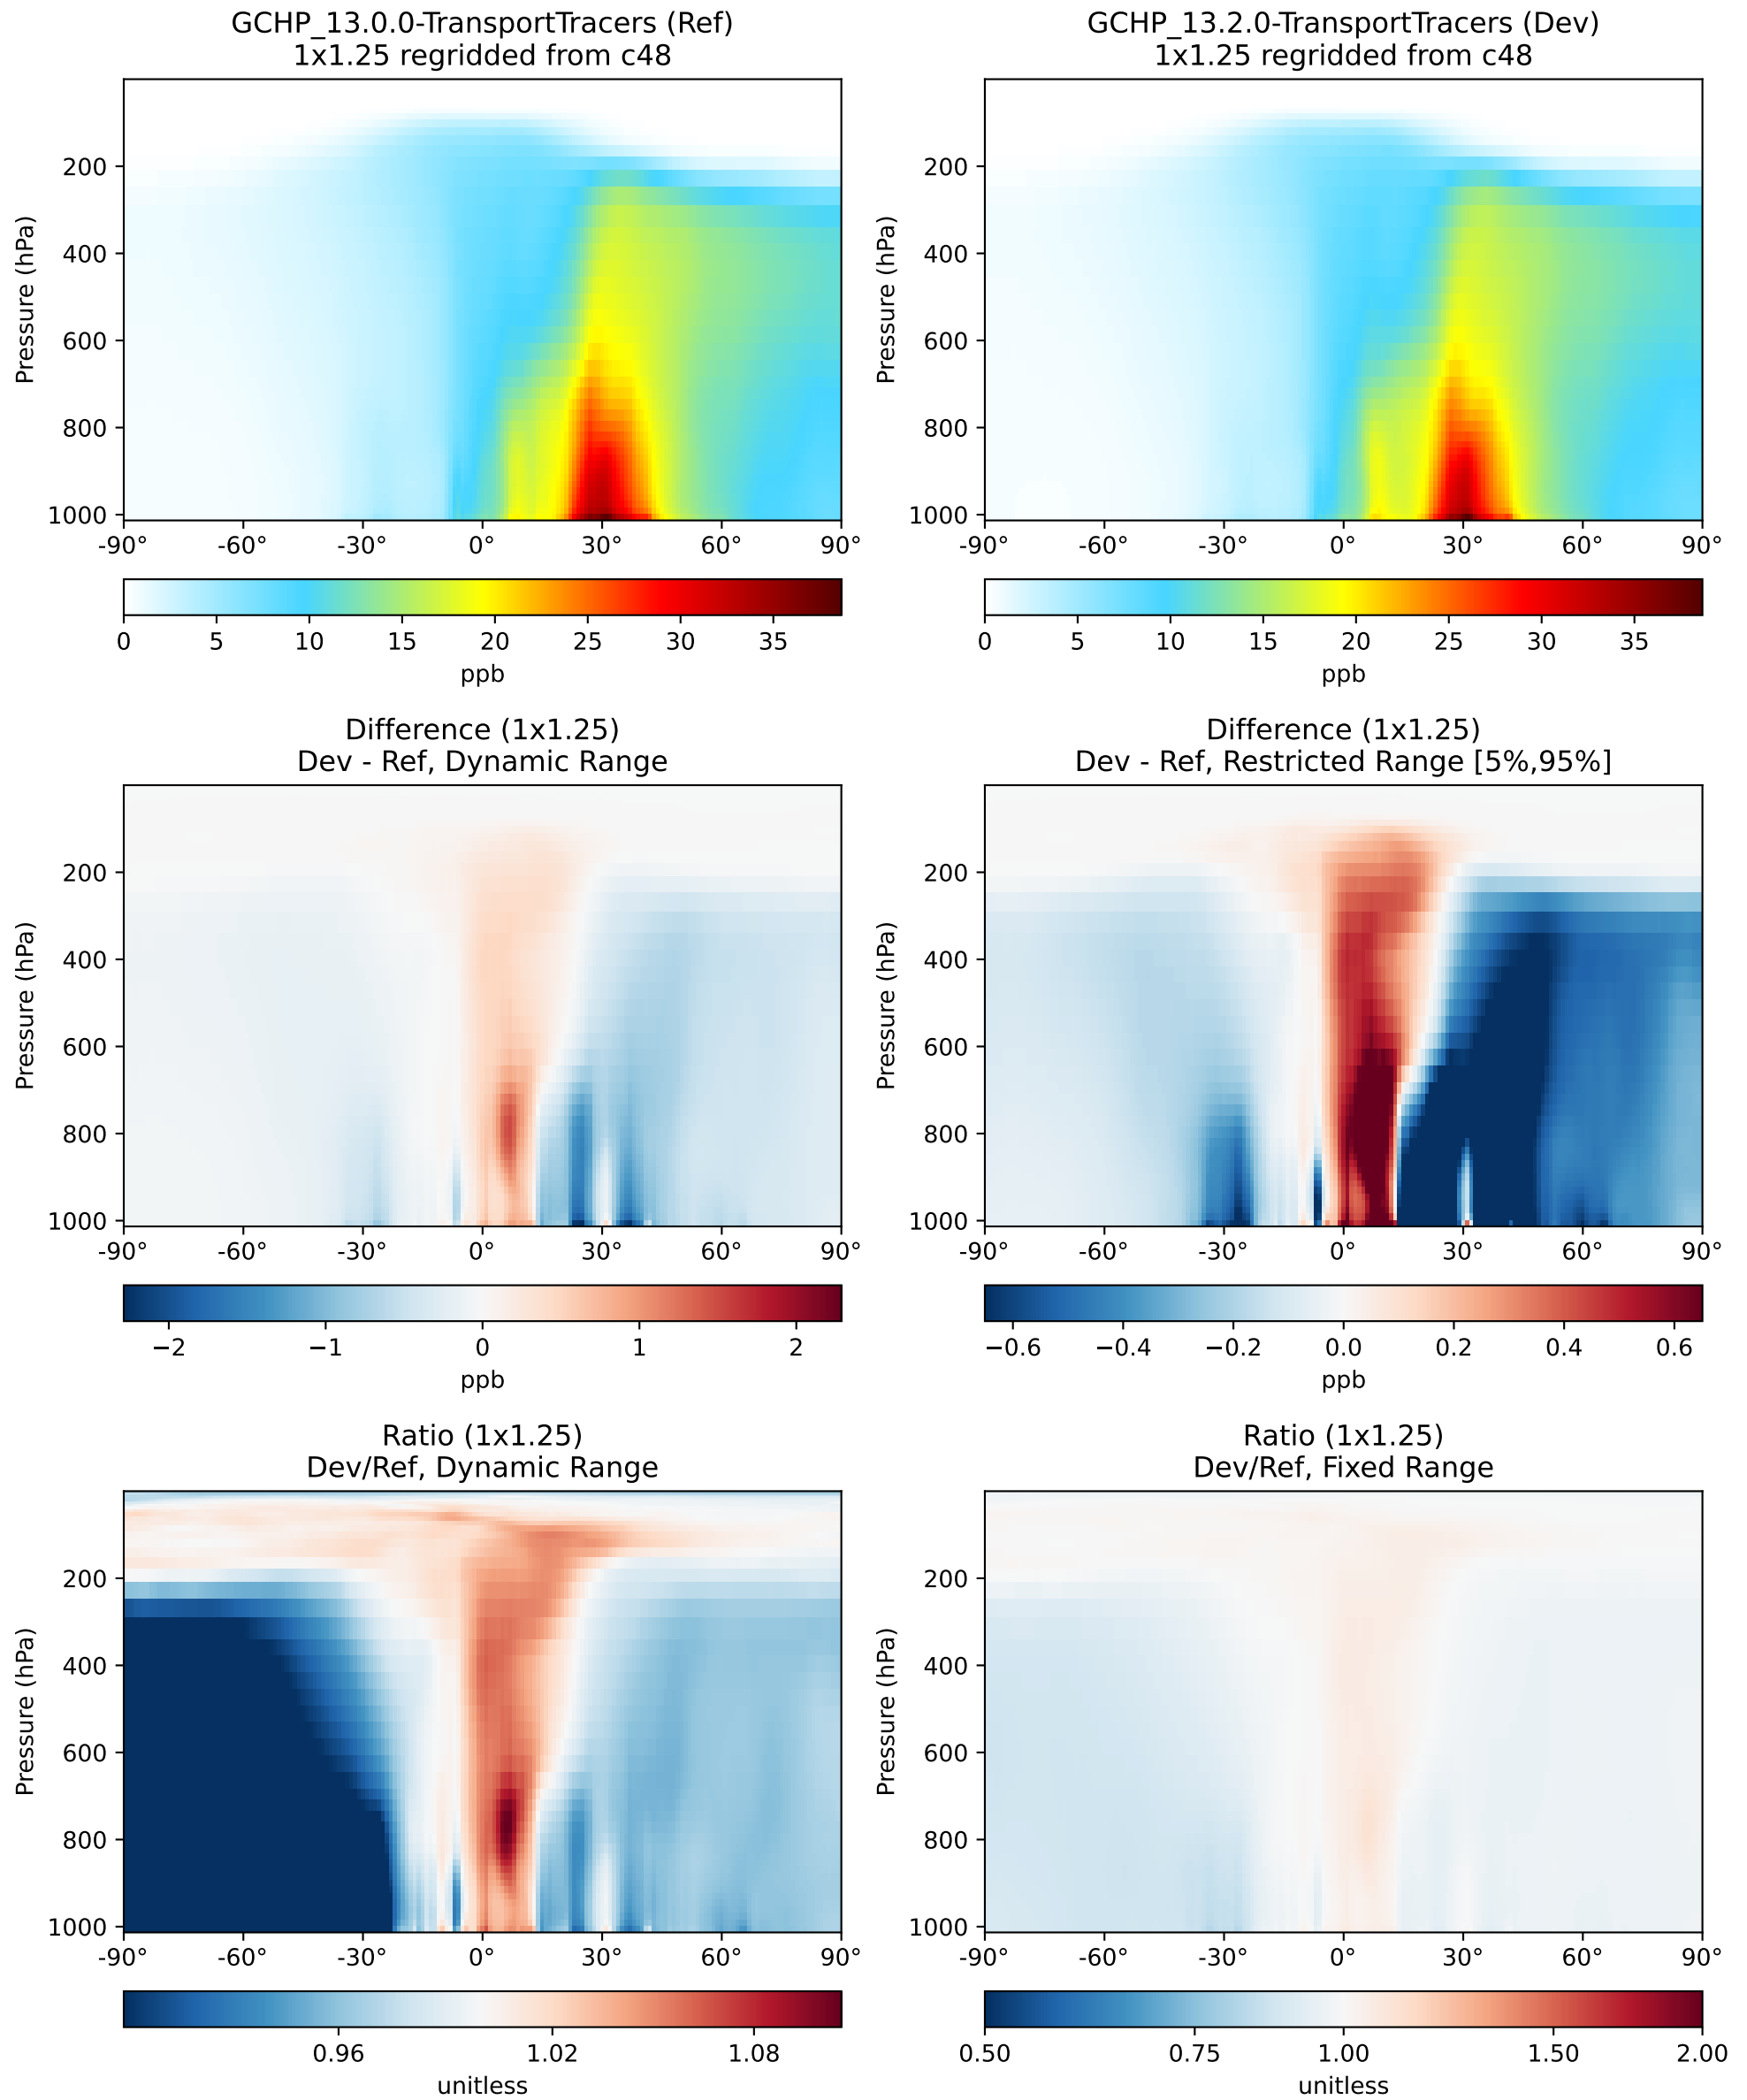

SpeciesConc_COAnthroEmis25dayTracer, Zonal Mean (Apr2019)