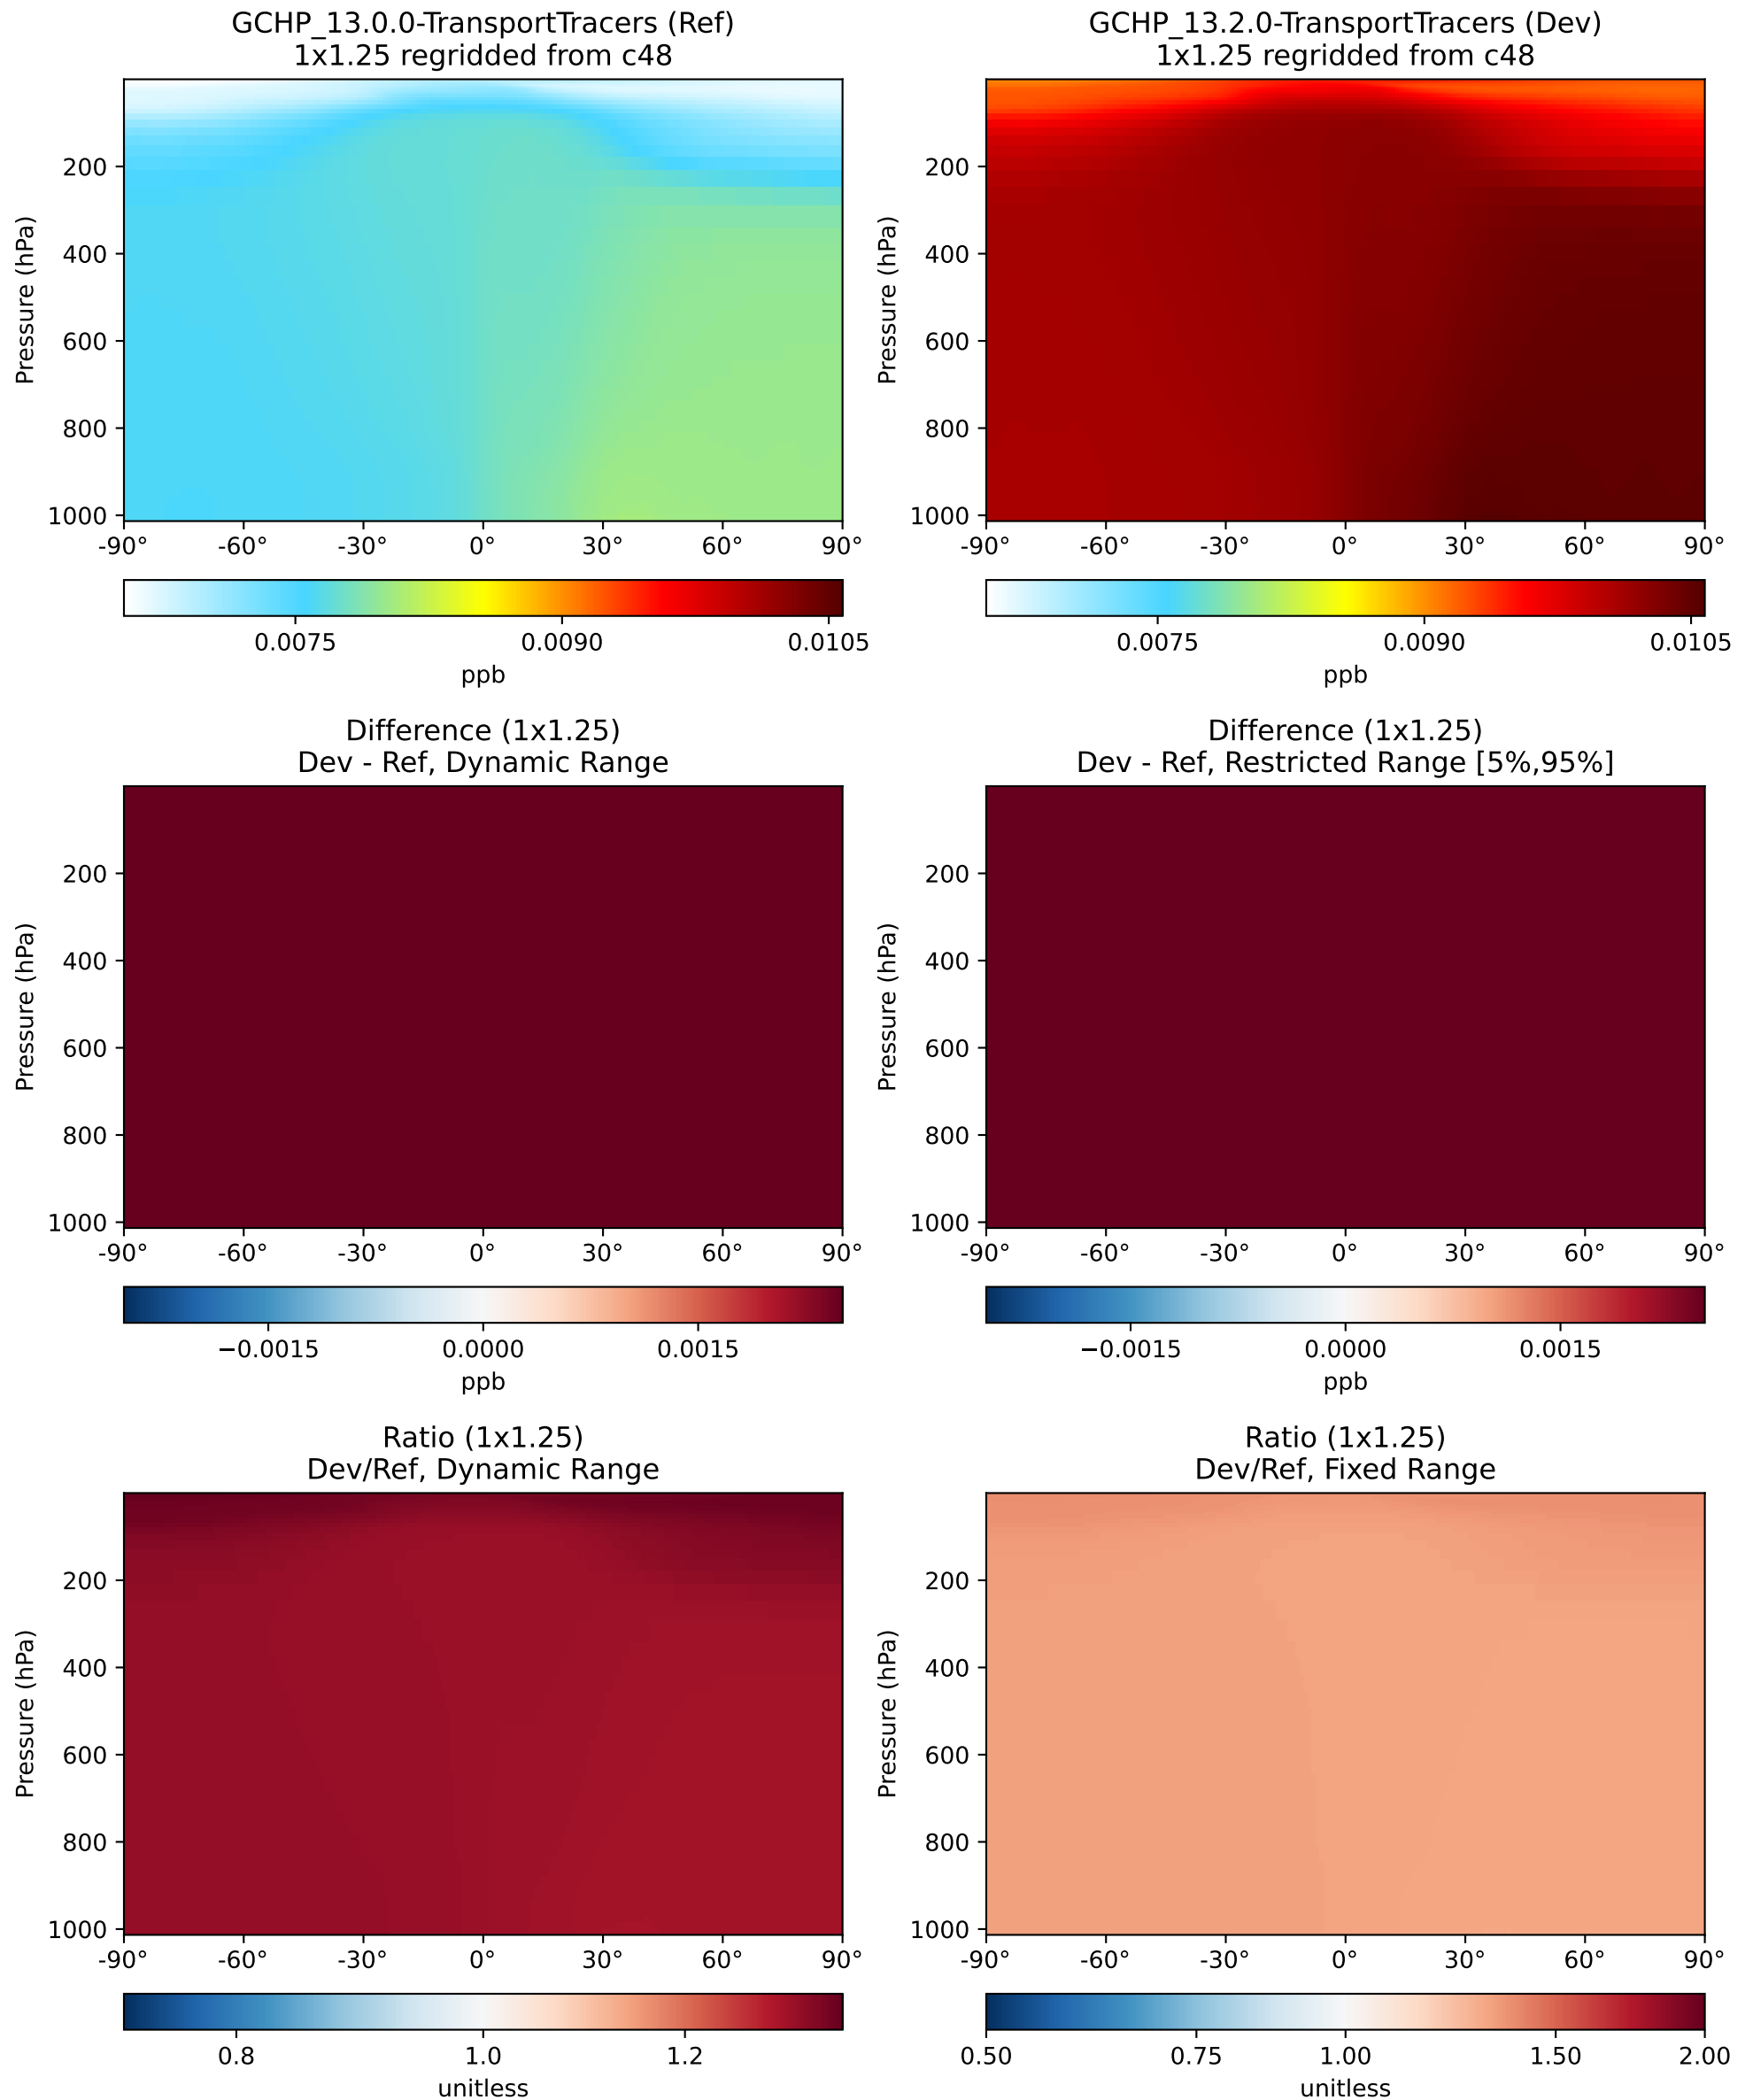

# SpeciesConc\_SF6Tracer, Zonal Mean (Apr2019)