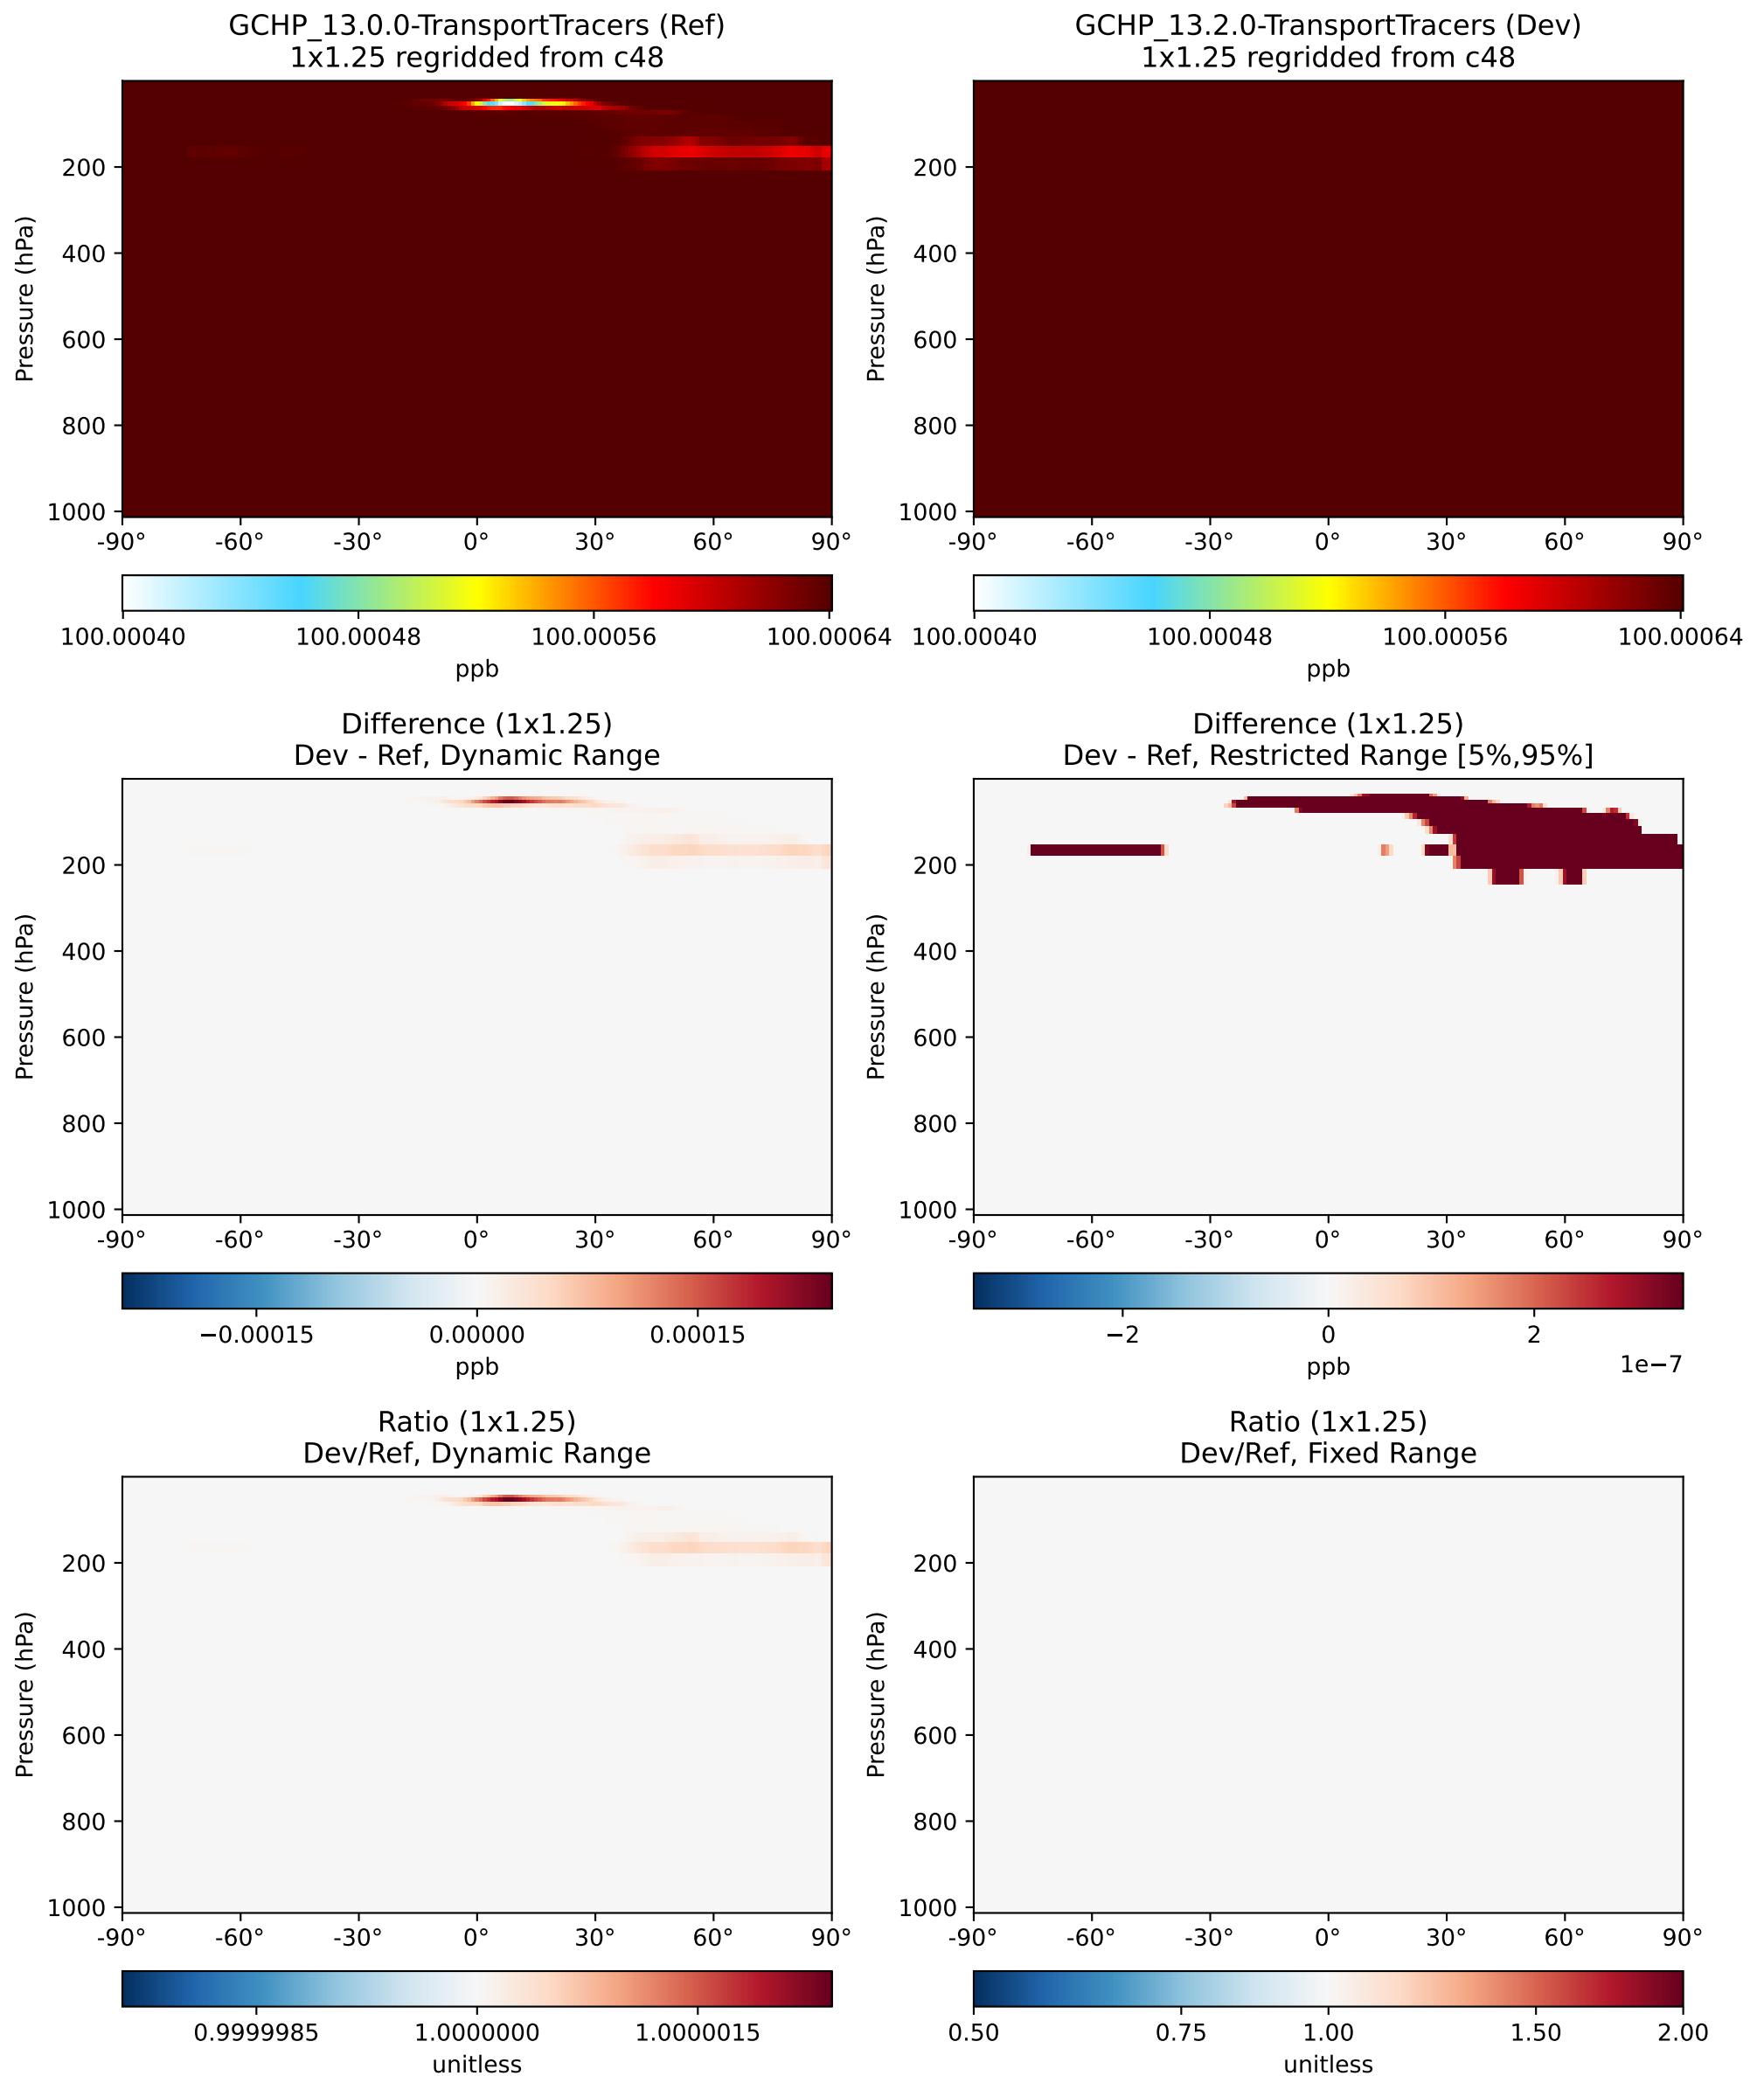

# SpeciesConc\_PassiveTracer, Zonal Mean (Jan2019)

# SpeciesConc\_SF6Tracer, Zonal Mean (Jan2019)

# SpeciesConc\_COAnthroEmis25dayTracer, Zonal Mean (Jan2019)