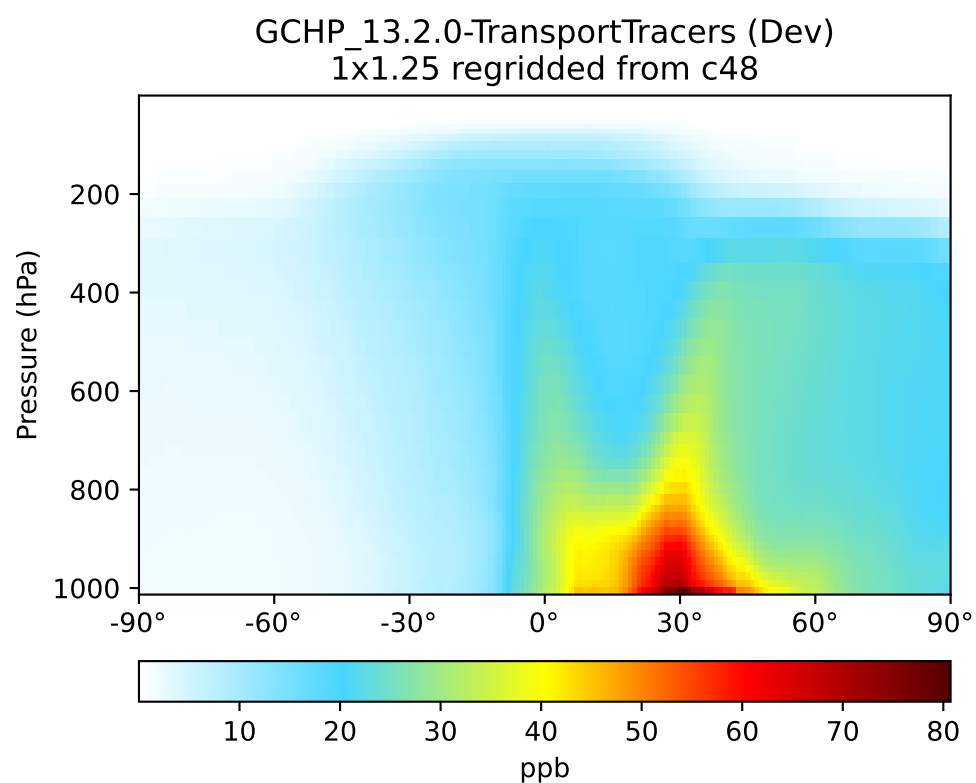

SpeciesConc_COAnthroEmis50dayTracer, Zonal Mean (Jan2019)