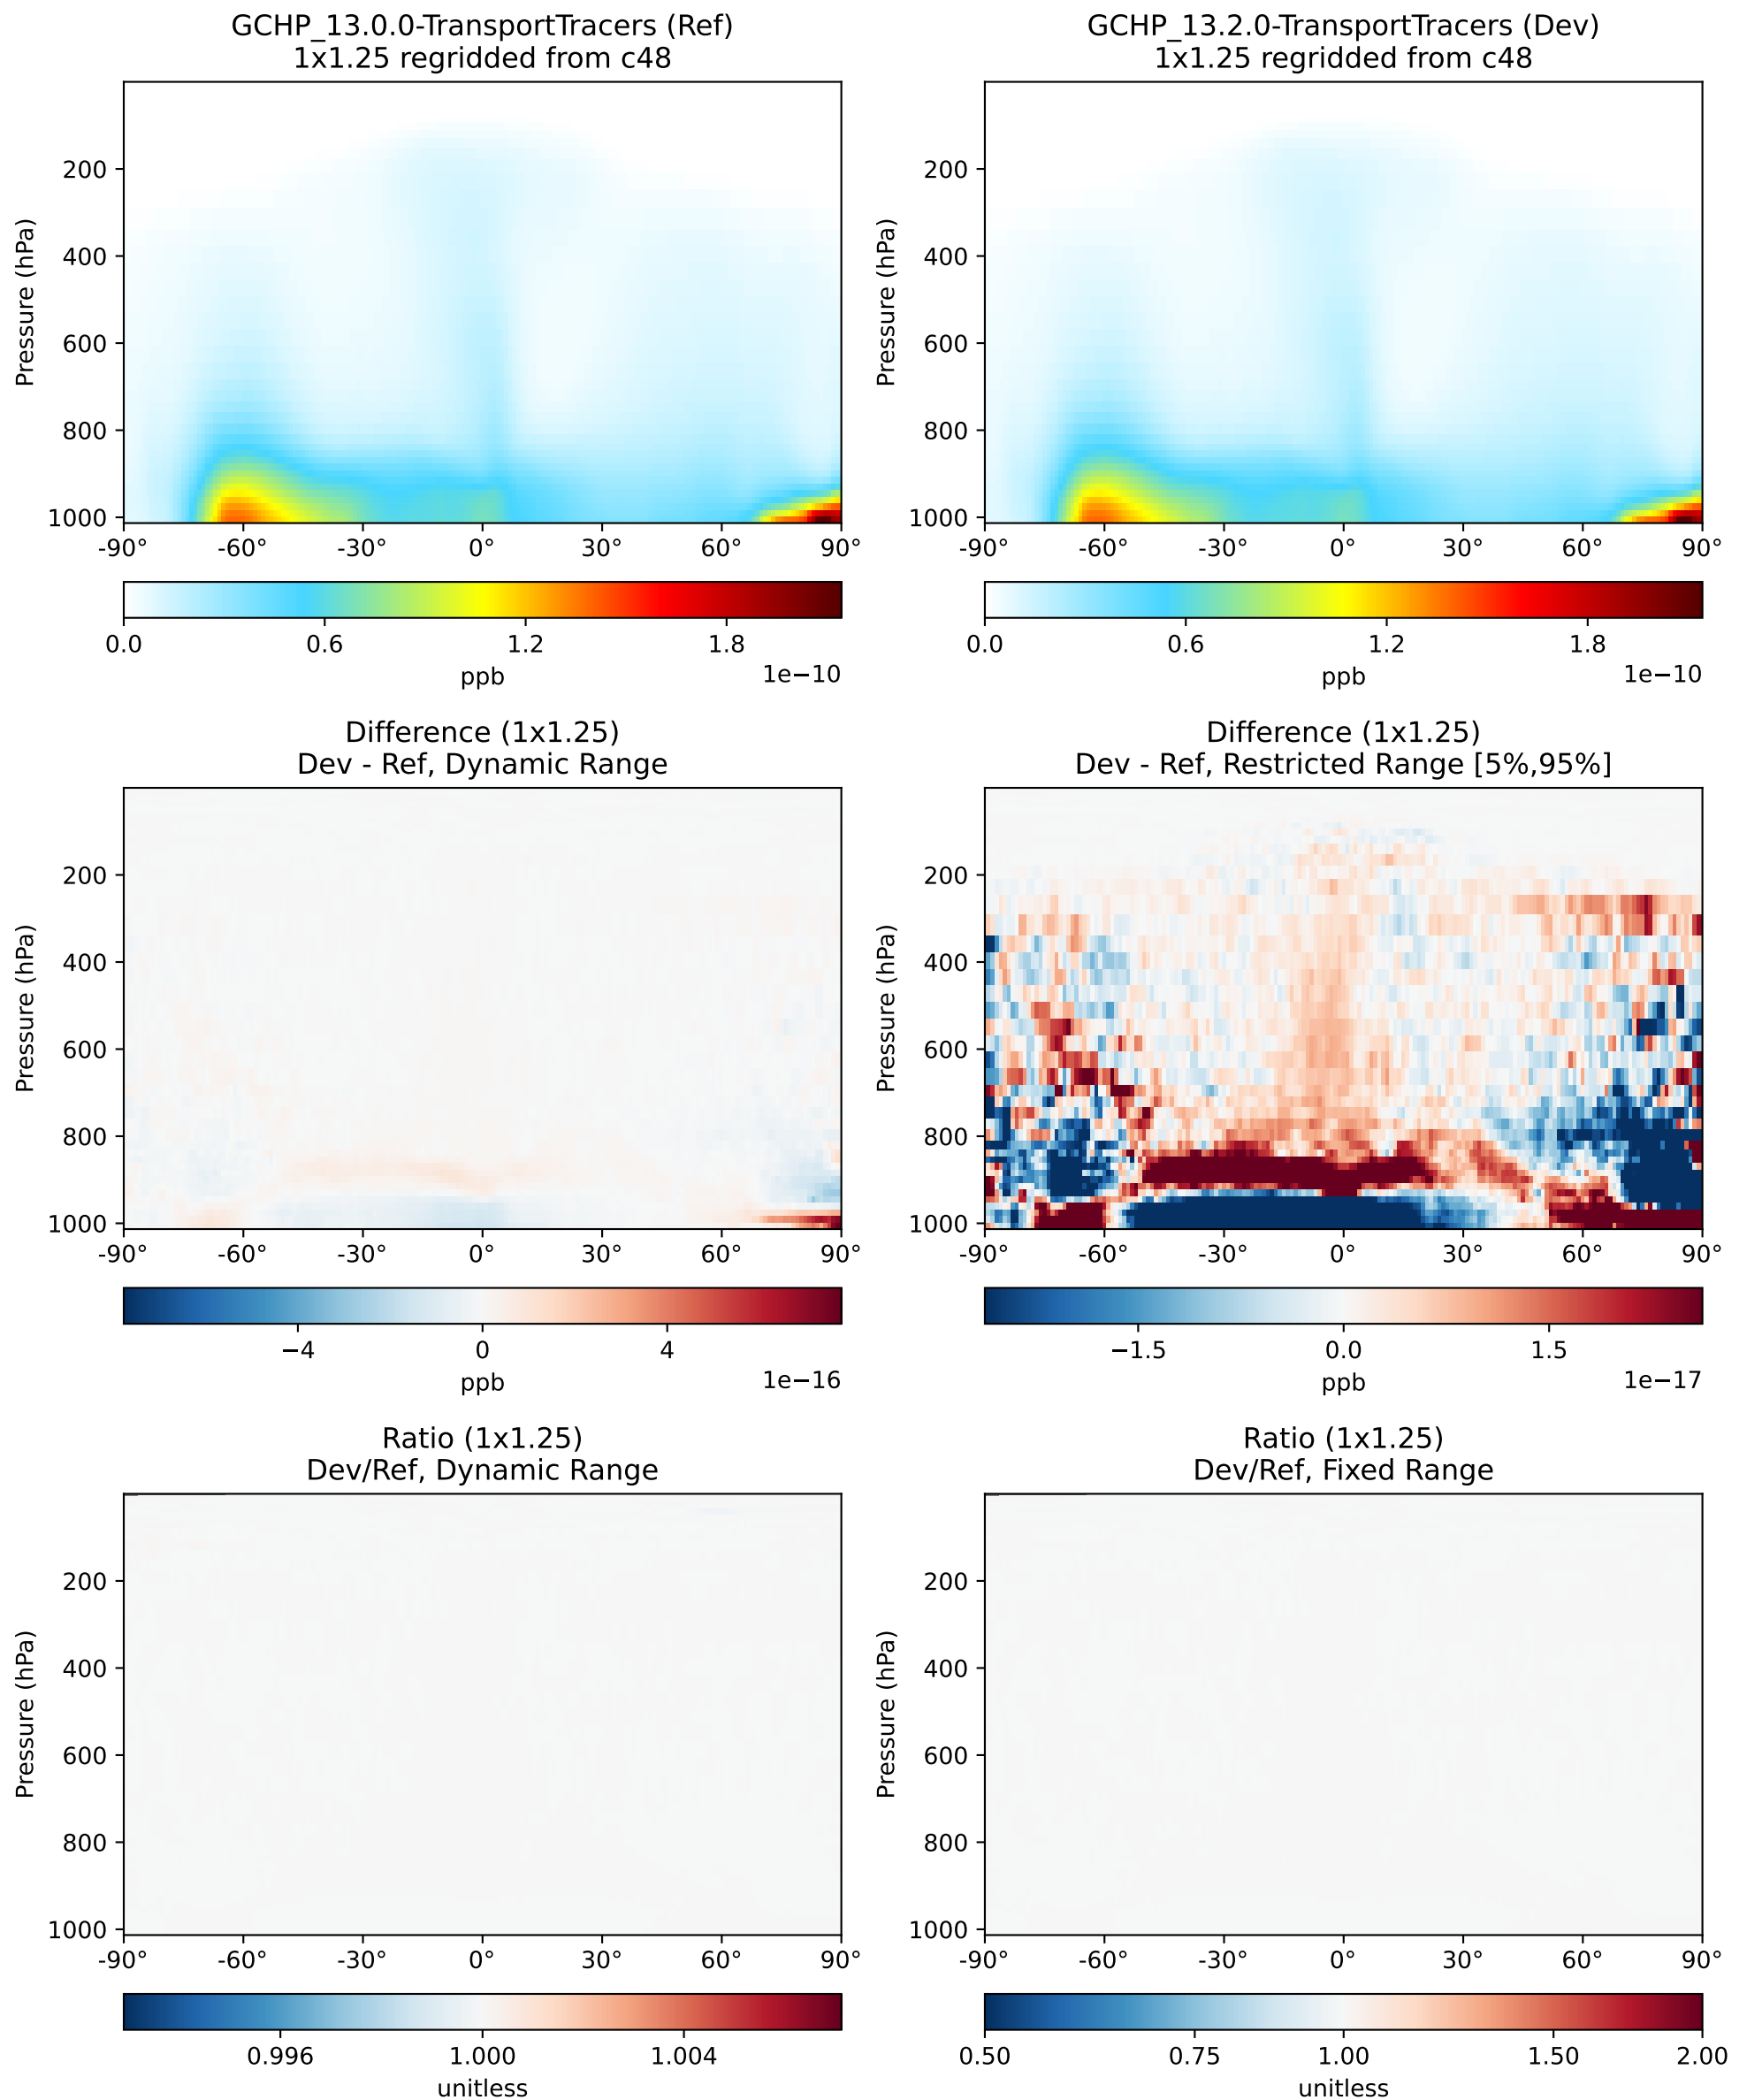

# SpeciesConc\_COAnthroEmis25dayTracer, Zonal Mean (Jan2019)