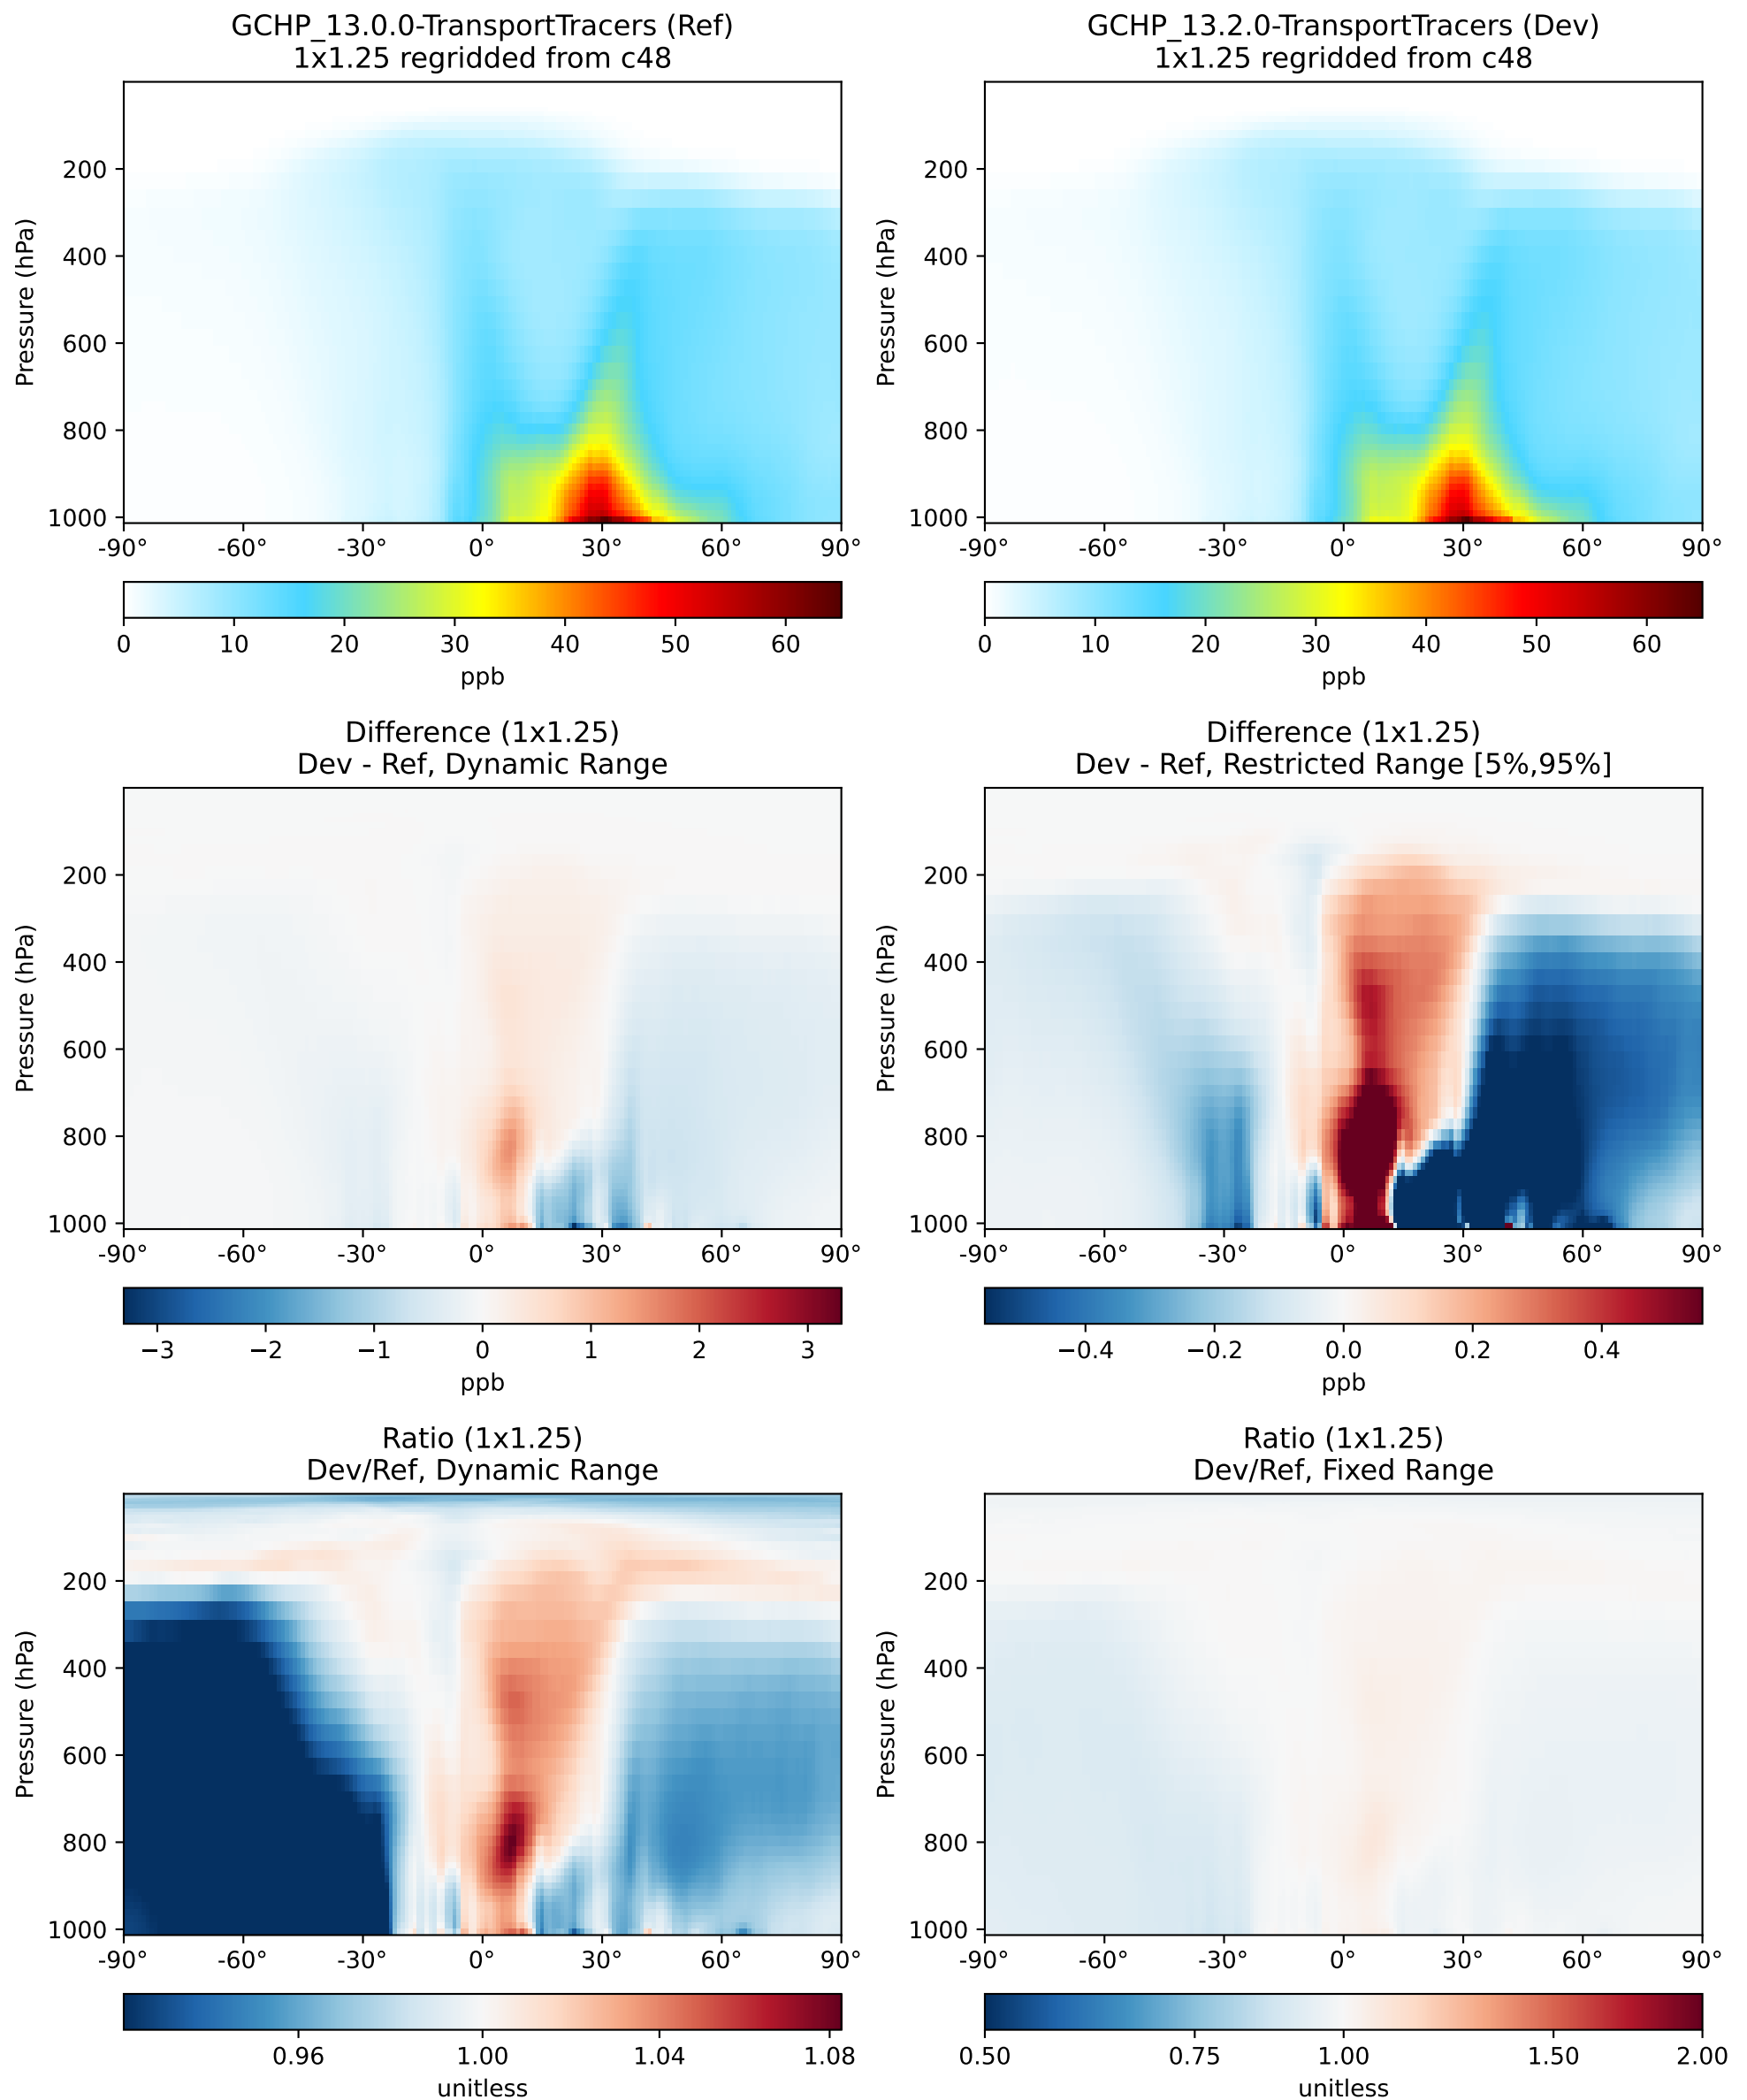

# SpeciesConc\_COAnthroEmis25dayTracer, Zonal Mean (Jan2019)