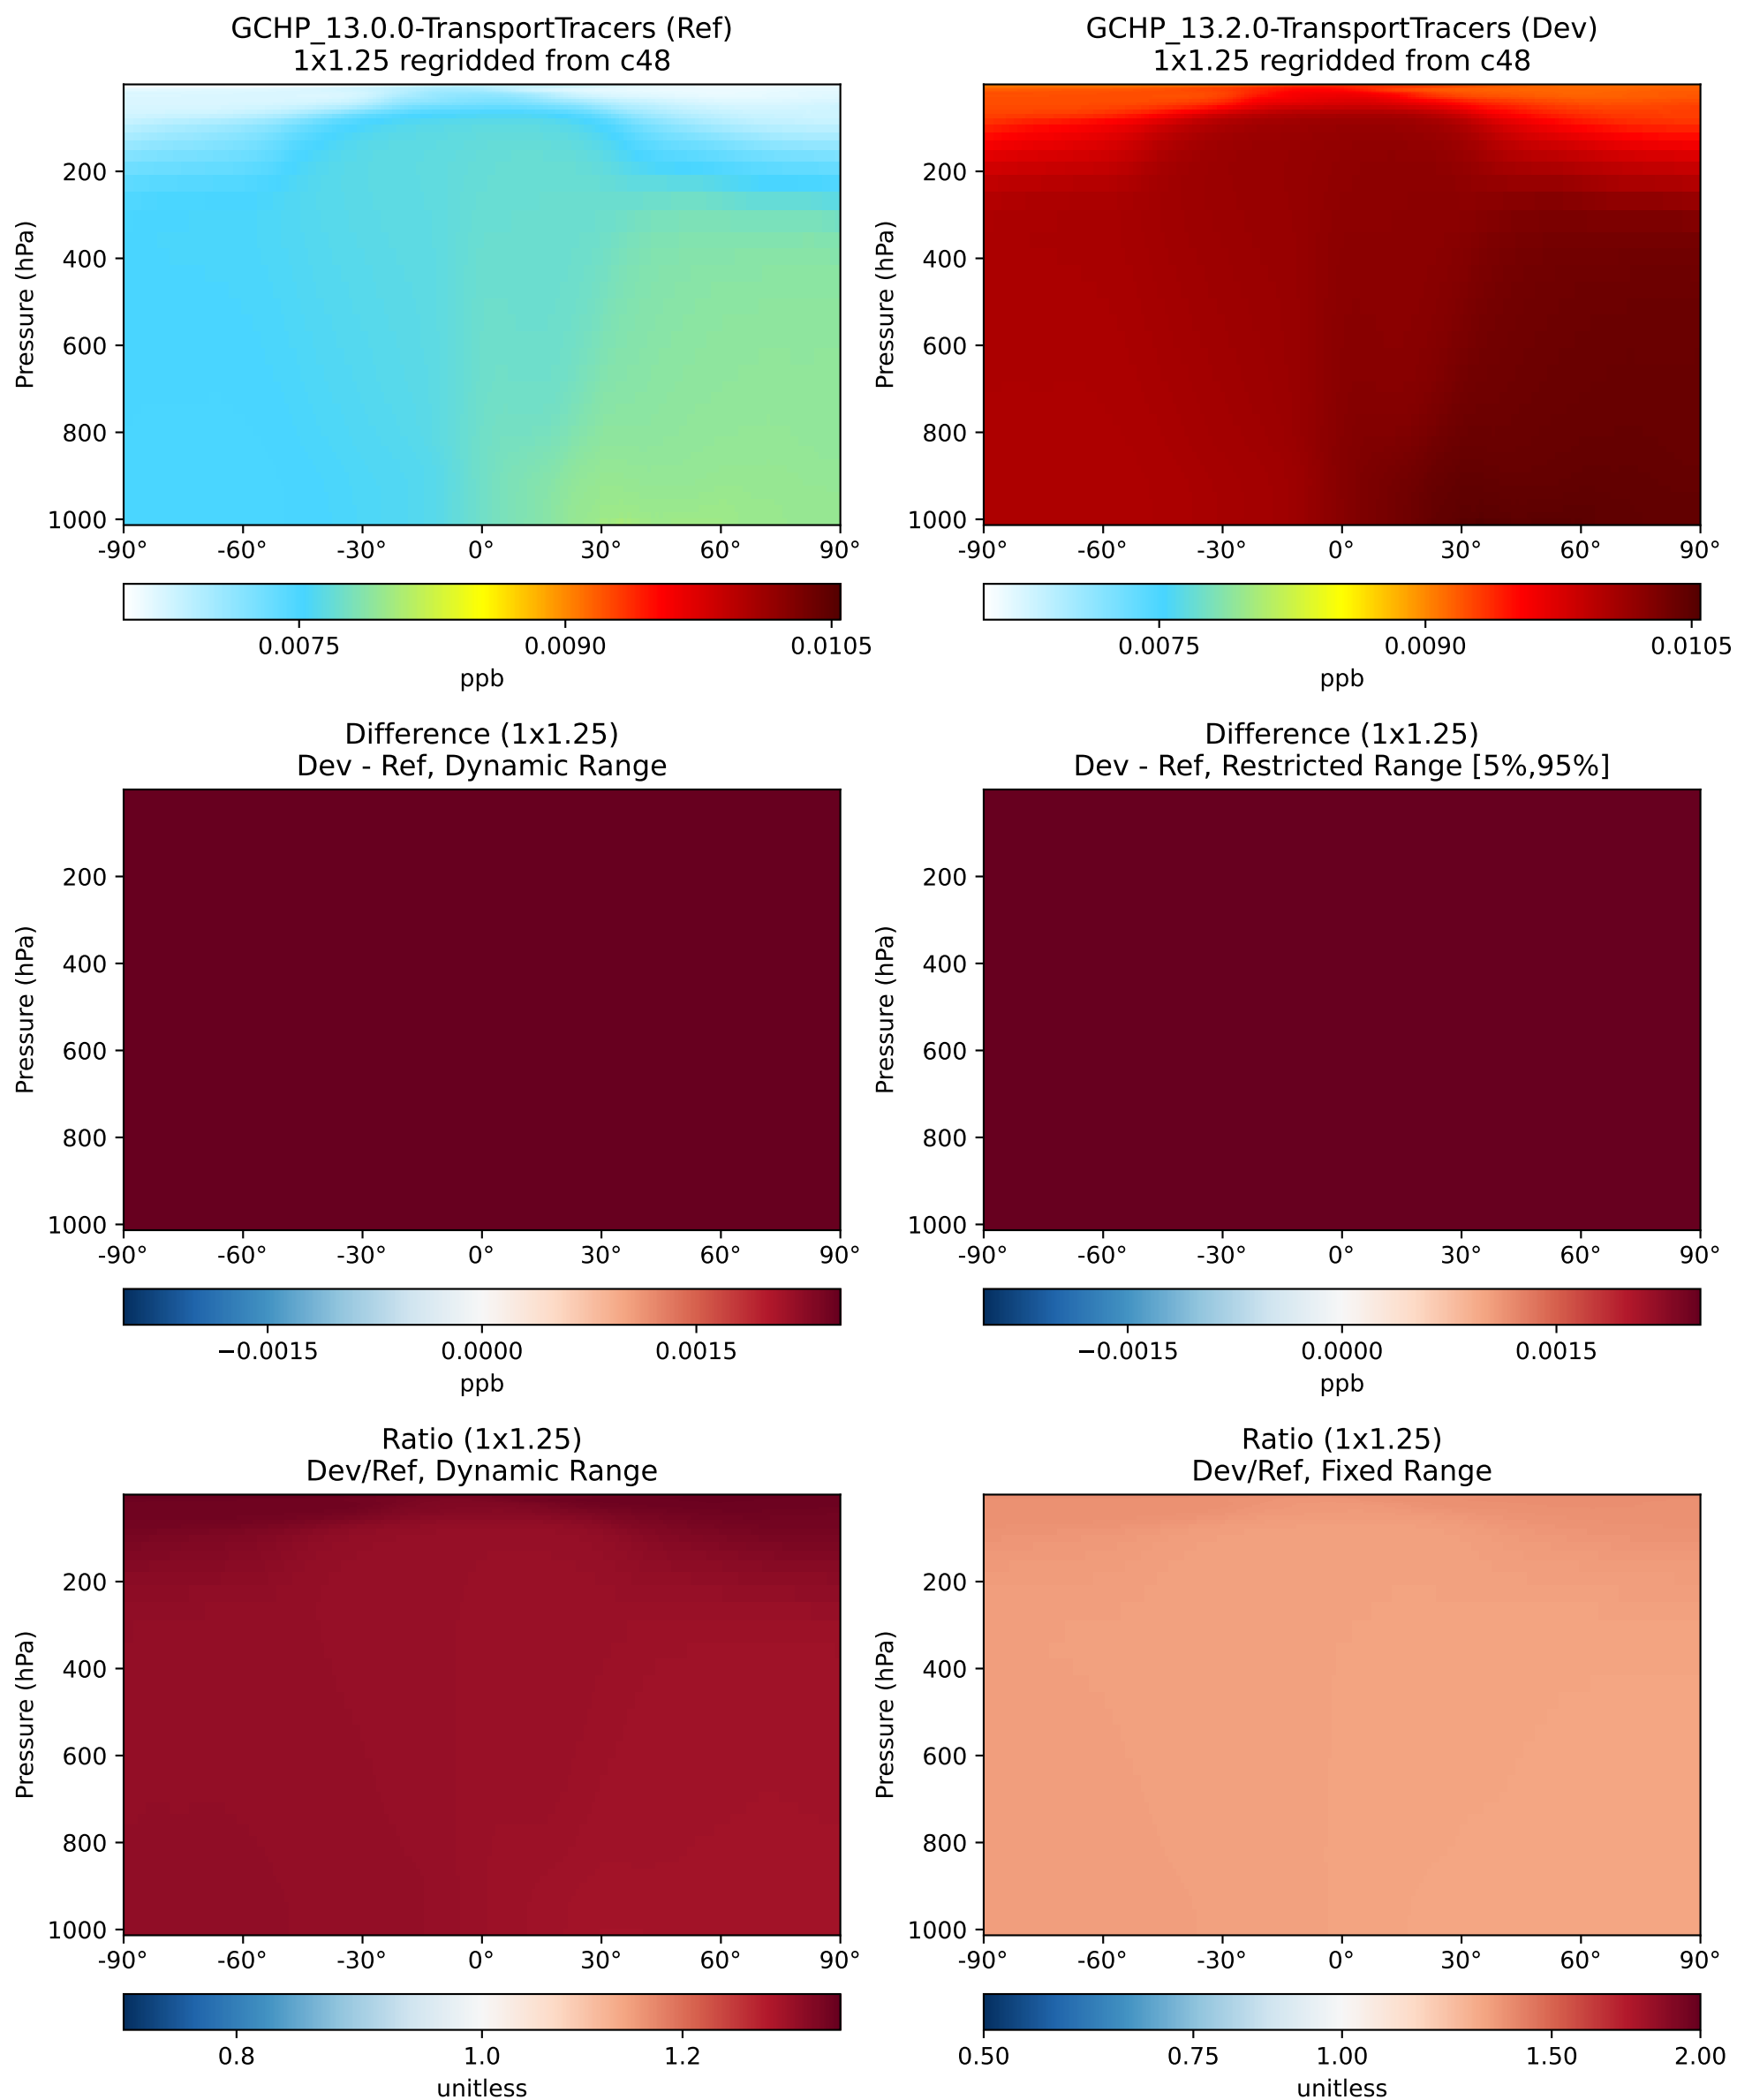

# SpeciesConc\_SF6Tracer, Zonal Mean (Jan2019)