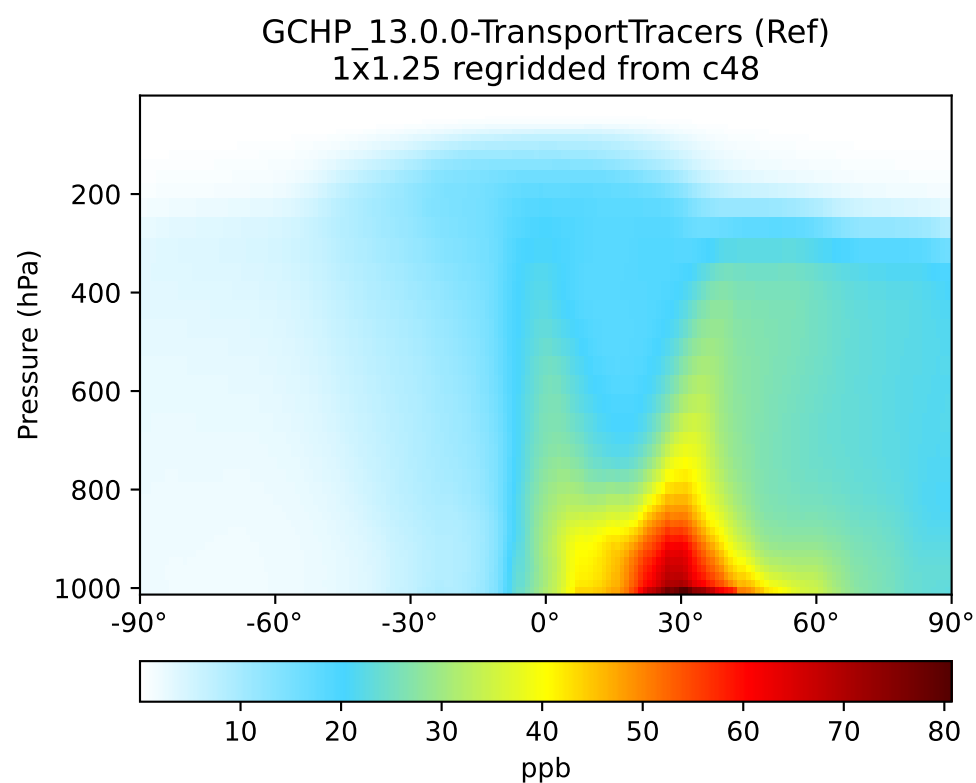

SpeciesConc_COAnthroEmis50dayTracer, Zonal Mean (Jan2019)