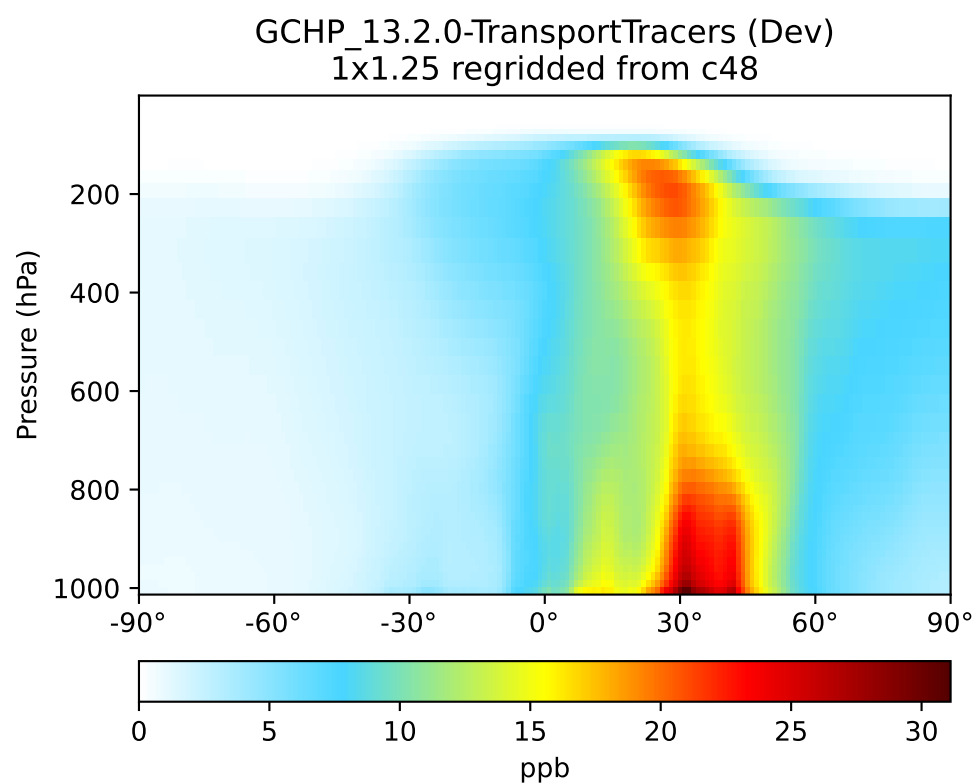

SpeciesConc_COAnthroEmis25dayTracer, Zonal Mean (Jul2019)