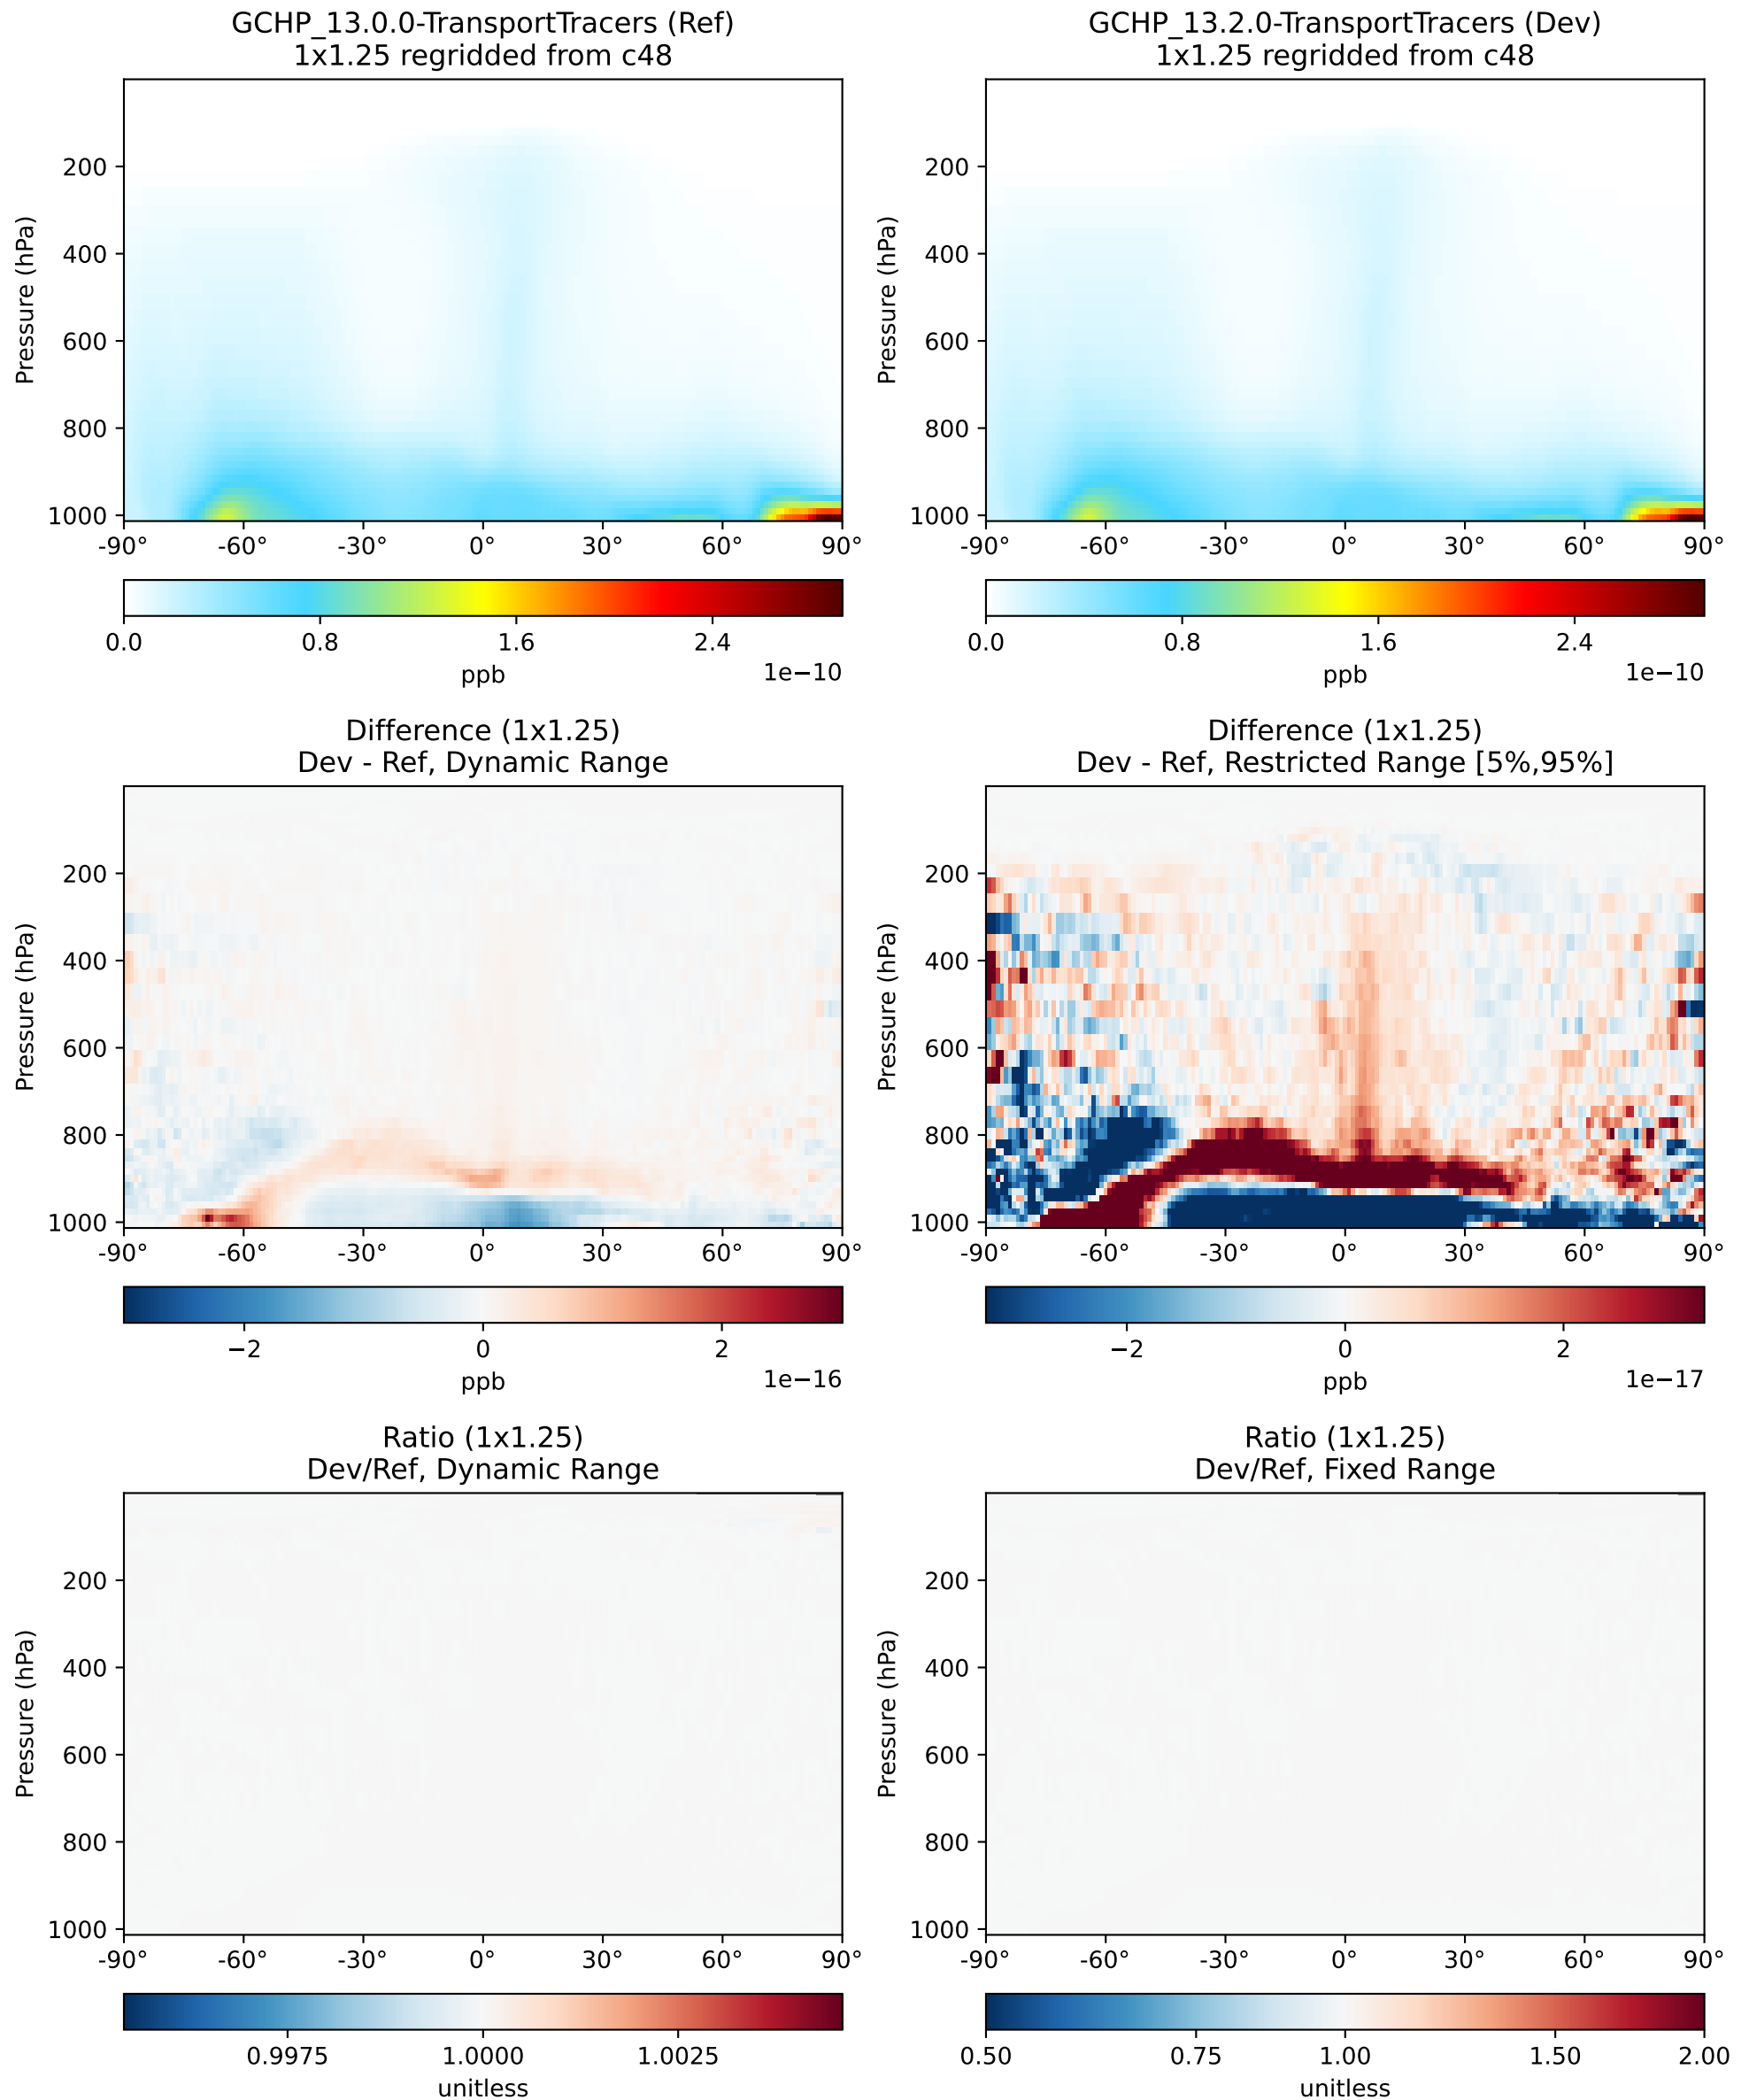

SpeciesConc_PassiveTracer, Zonal Mean (Jul2019)

SpeciesConc_SF6Tracer, Zonal Mean (Jul2019)

SpeciesConc_CH3Tracer, Zonal Mean (Jul2019)

SpeciesConc_COAnthroEmis25dayTracer, Zonal Mean (Jul2019)

SpeciesConc_COAnthroEmis50dayTracer, Zonal Mean (Jul2019)

SpeciesConc_COUniformEmis25dayTracer, Zonal Mean (Jul2019)