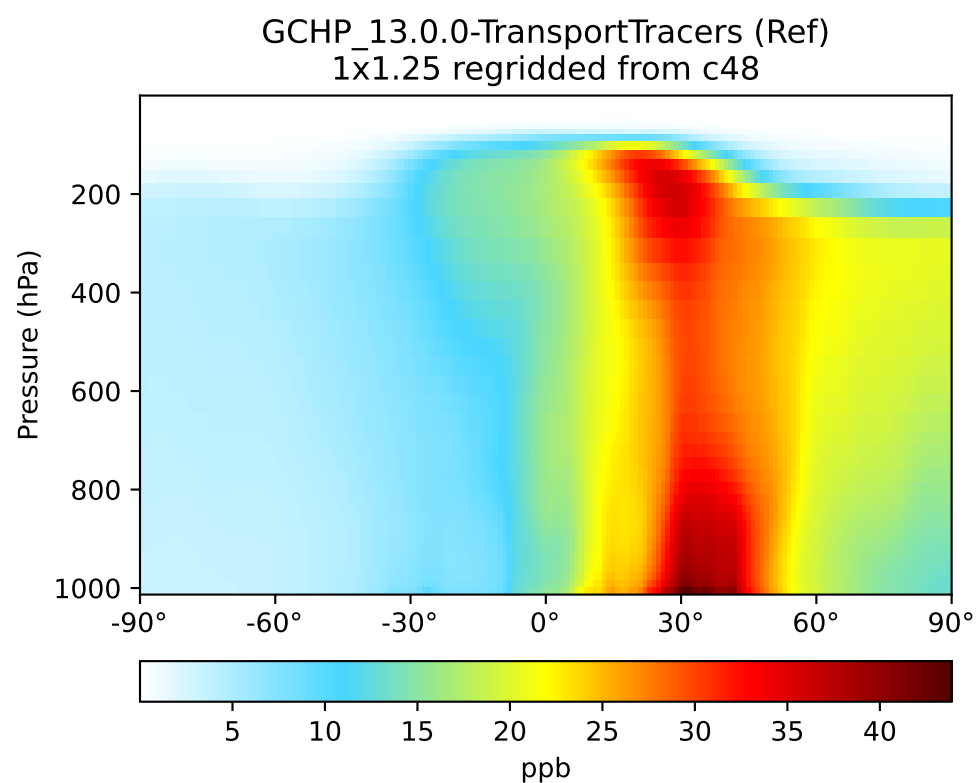

SpeciesConc_PassiveTracer, Zonal Mean (Jul2019)

SpeciesConc_SF6Tracer, Zonal Mean (Jul2019)

SpeciesConc_CH3Tracer, Zonal Mean (Jul2019)

SpeciesConc_COAnthroEmis25dayTracer, Zonal Mean (Jul2019)

SpeciesConc_COAnthroEmis50dayTracer, Zonal Mean (Jul2019)