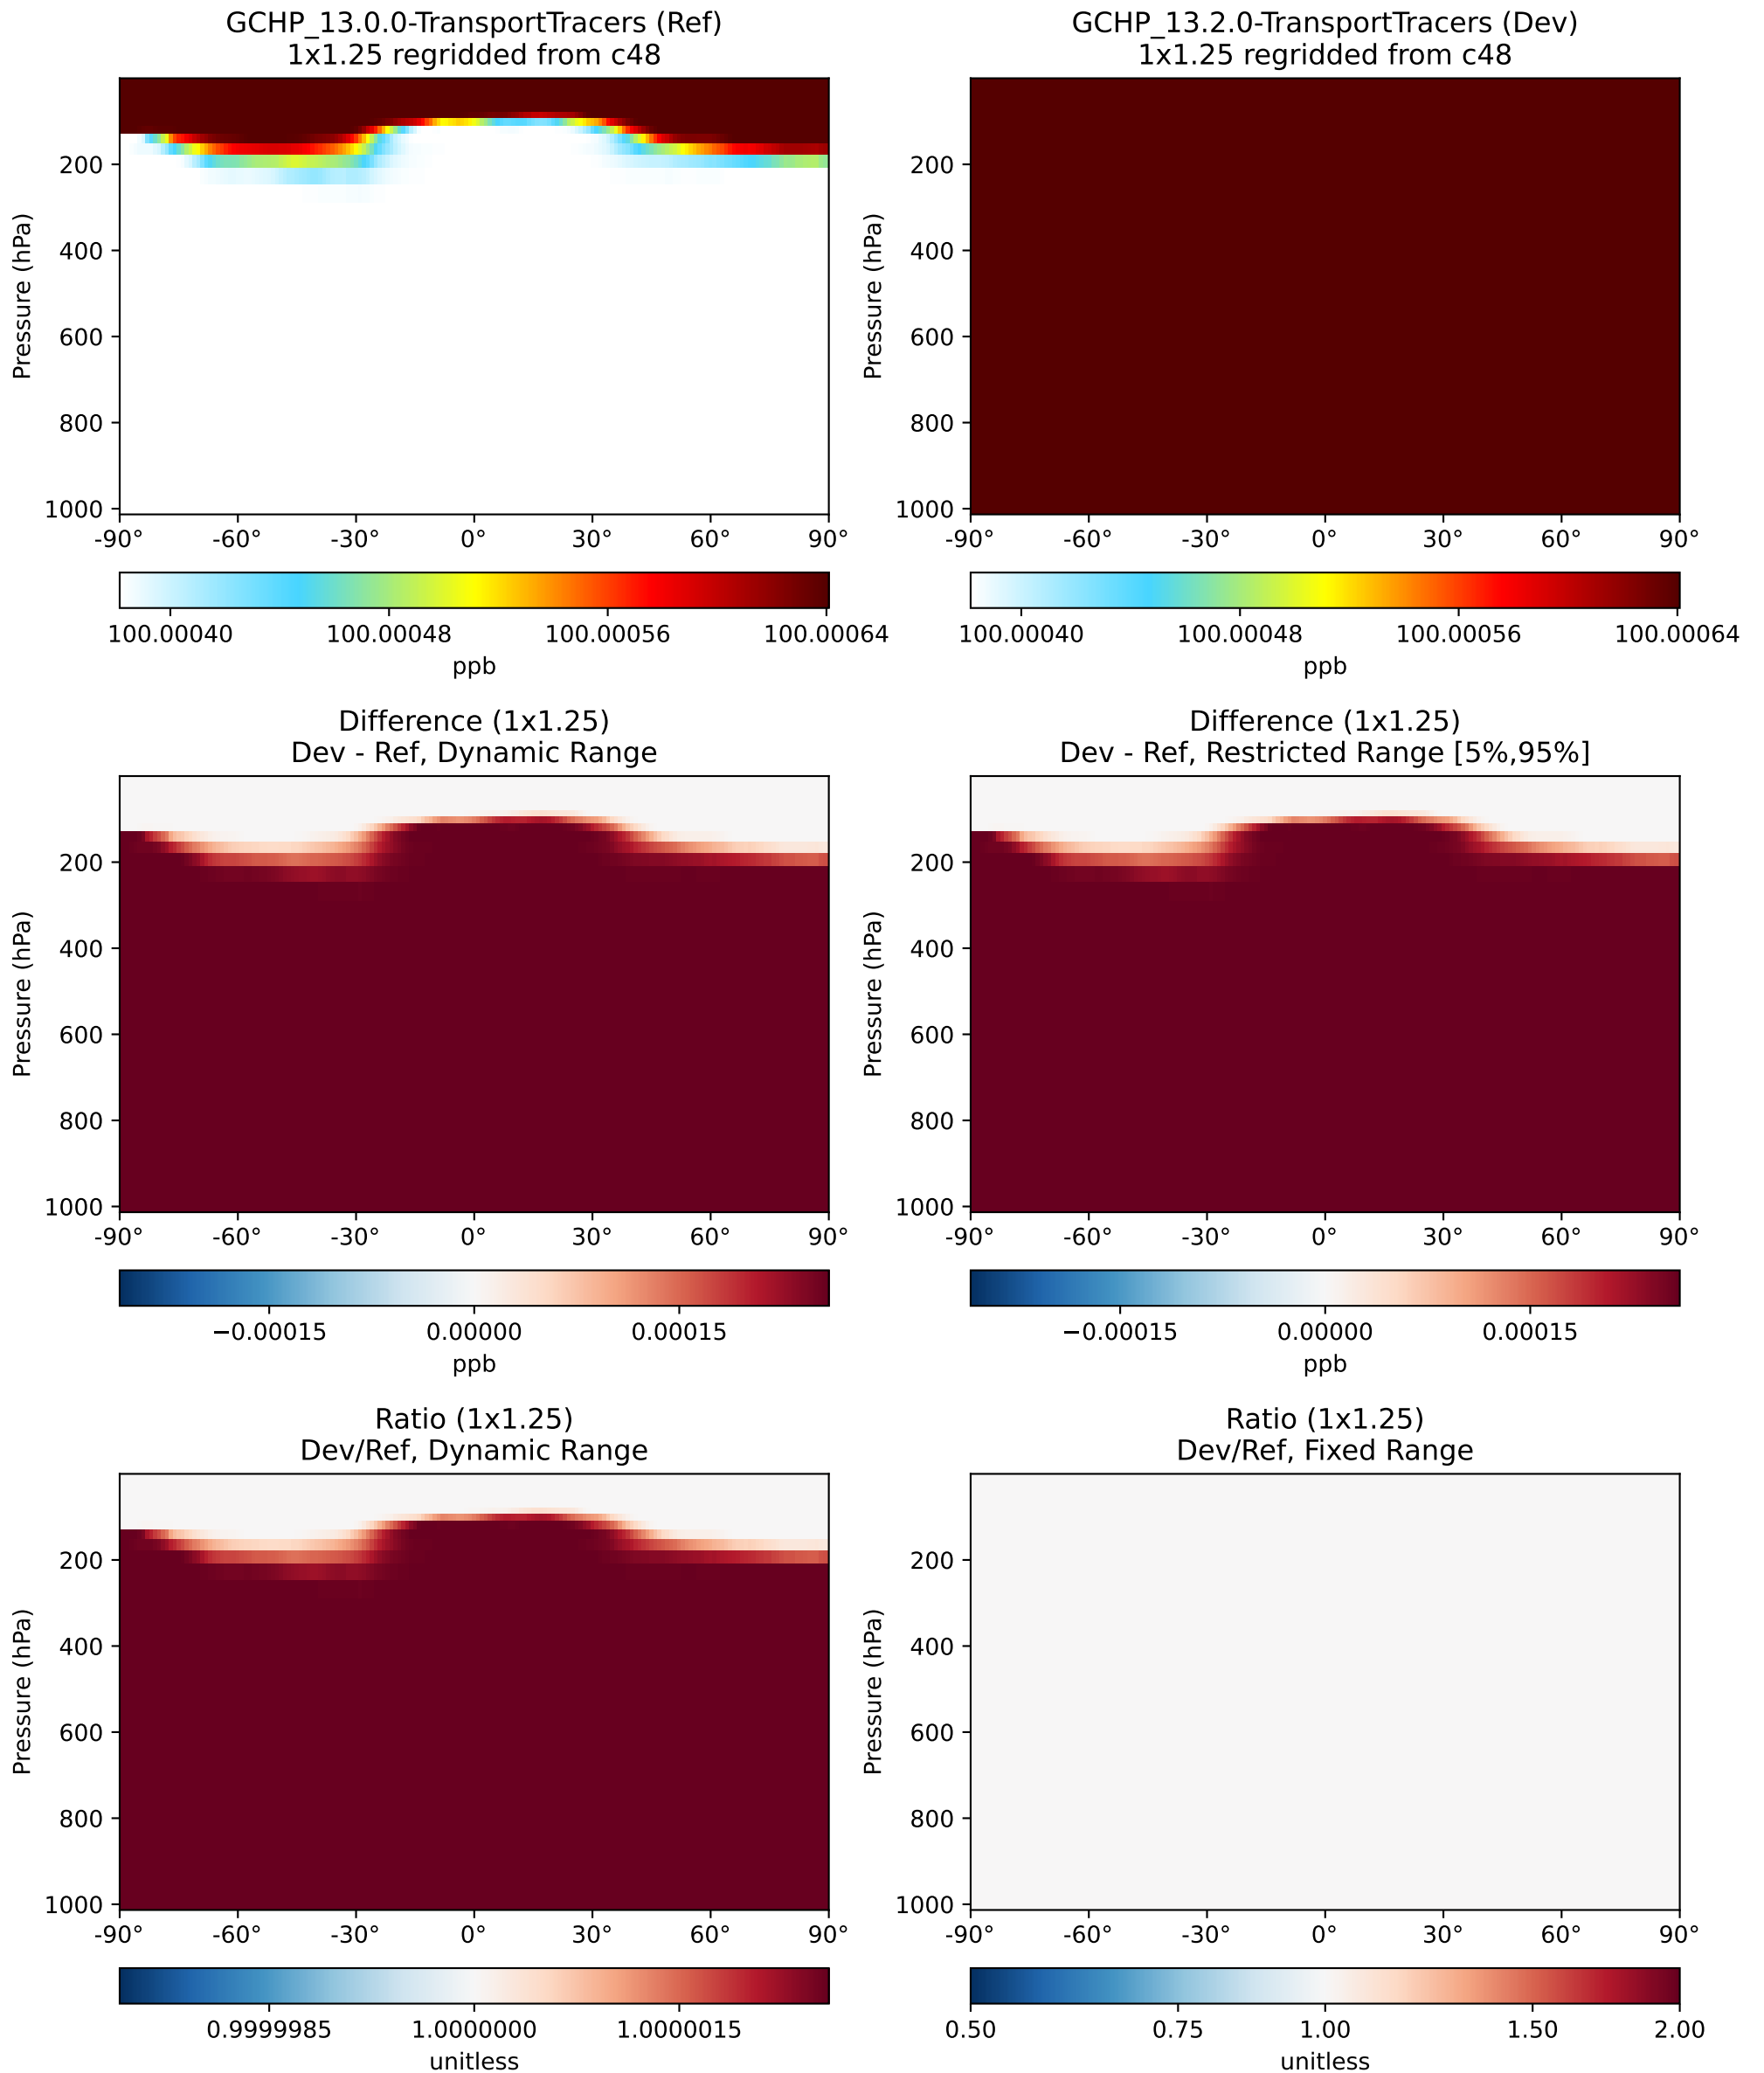

SpeciesConc_PassiveTracer, Zonal Mean (Jul2019)

SpeciesConc_SF6Tracer, Zonal Mean (Jul2019)

SpeciesConc_CH3Tracer, Zonal Mean (Jul2019)

SpeciesConc_COAnthroEmis25dayTracer, Zonal Mean (Jul2019)

SpeciesConc_COAnthroEmis50dayTracer, Zonal Mean (Jul2019)

SpeciesConc_COUniformEmis25dayTracer, Zonal Mean (Jul2019)