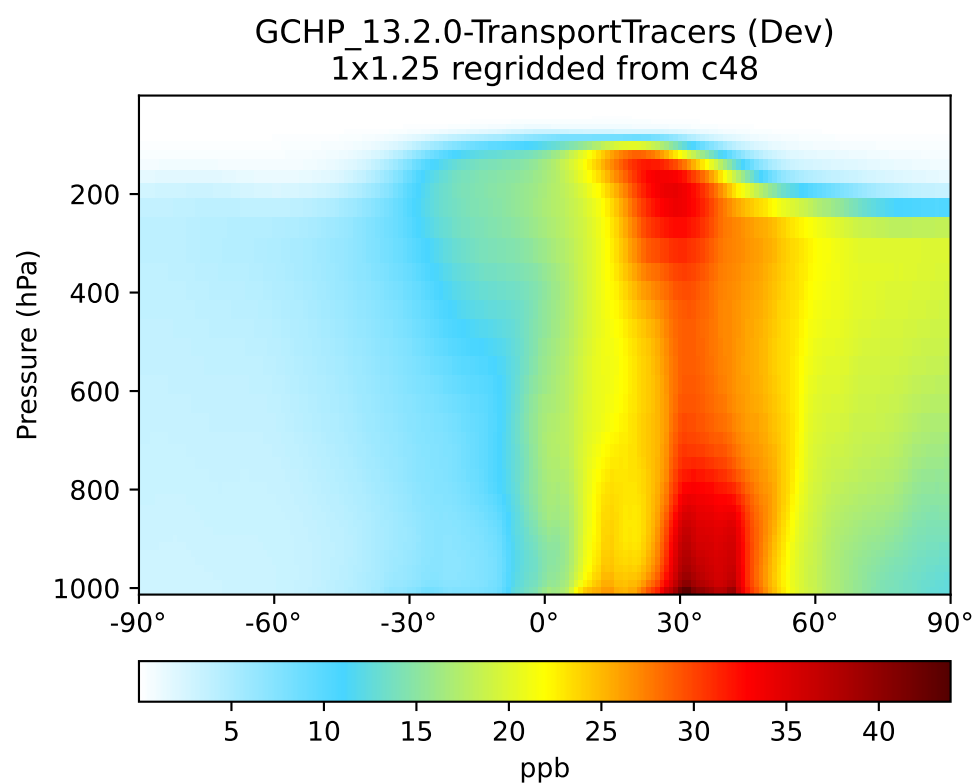

SpeciesConc_COUniformEmis25dayTracer, Zonal Mean (Jul2019)