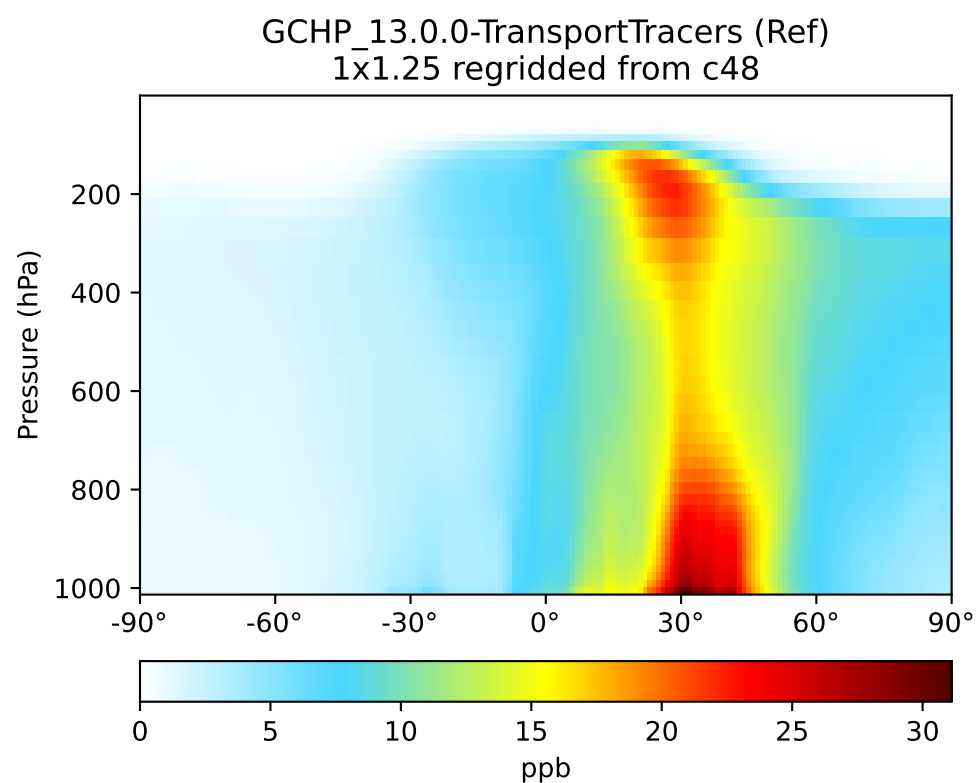

SpeciesConc_COAnthroEmis25dayTracer, Zonal Mean (Jul2019)