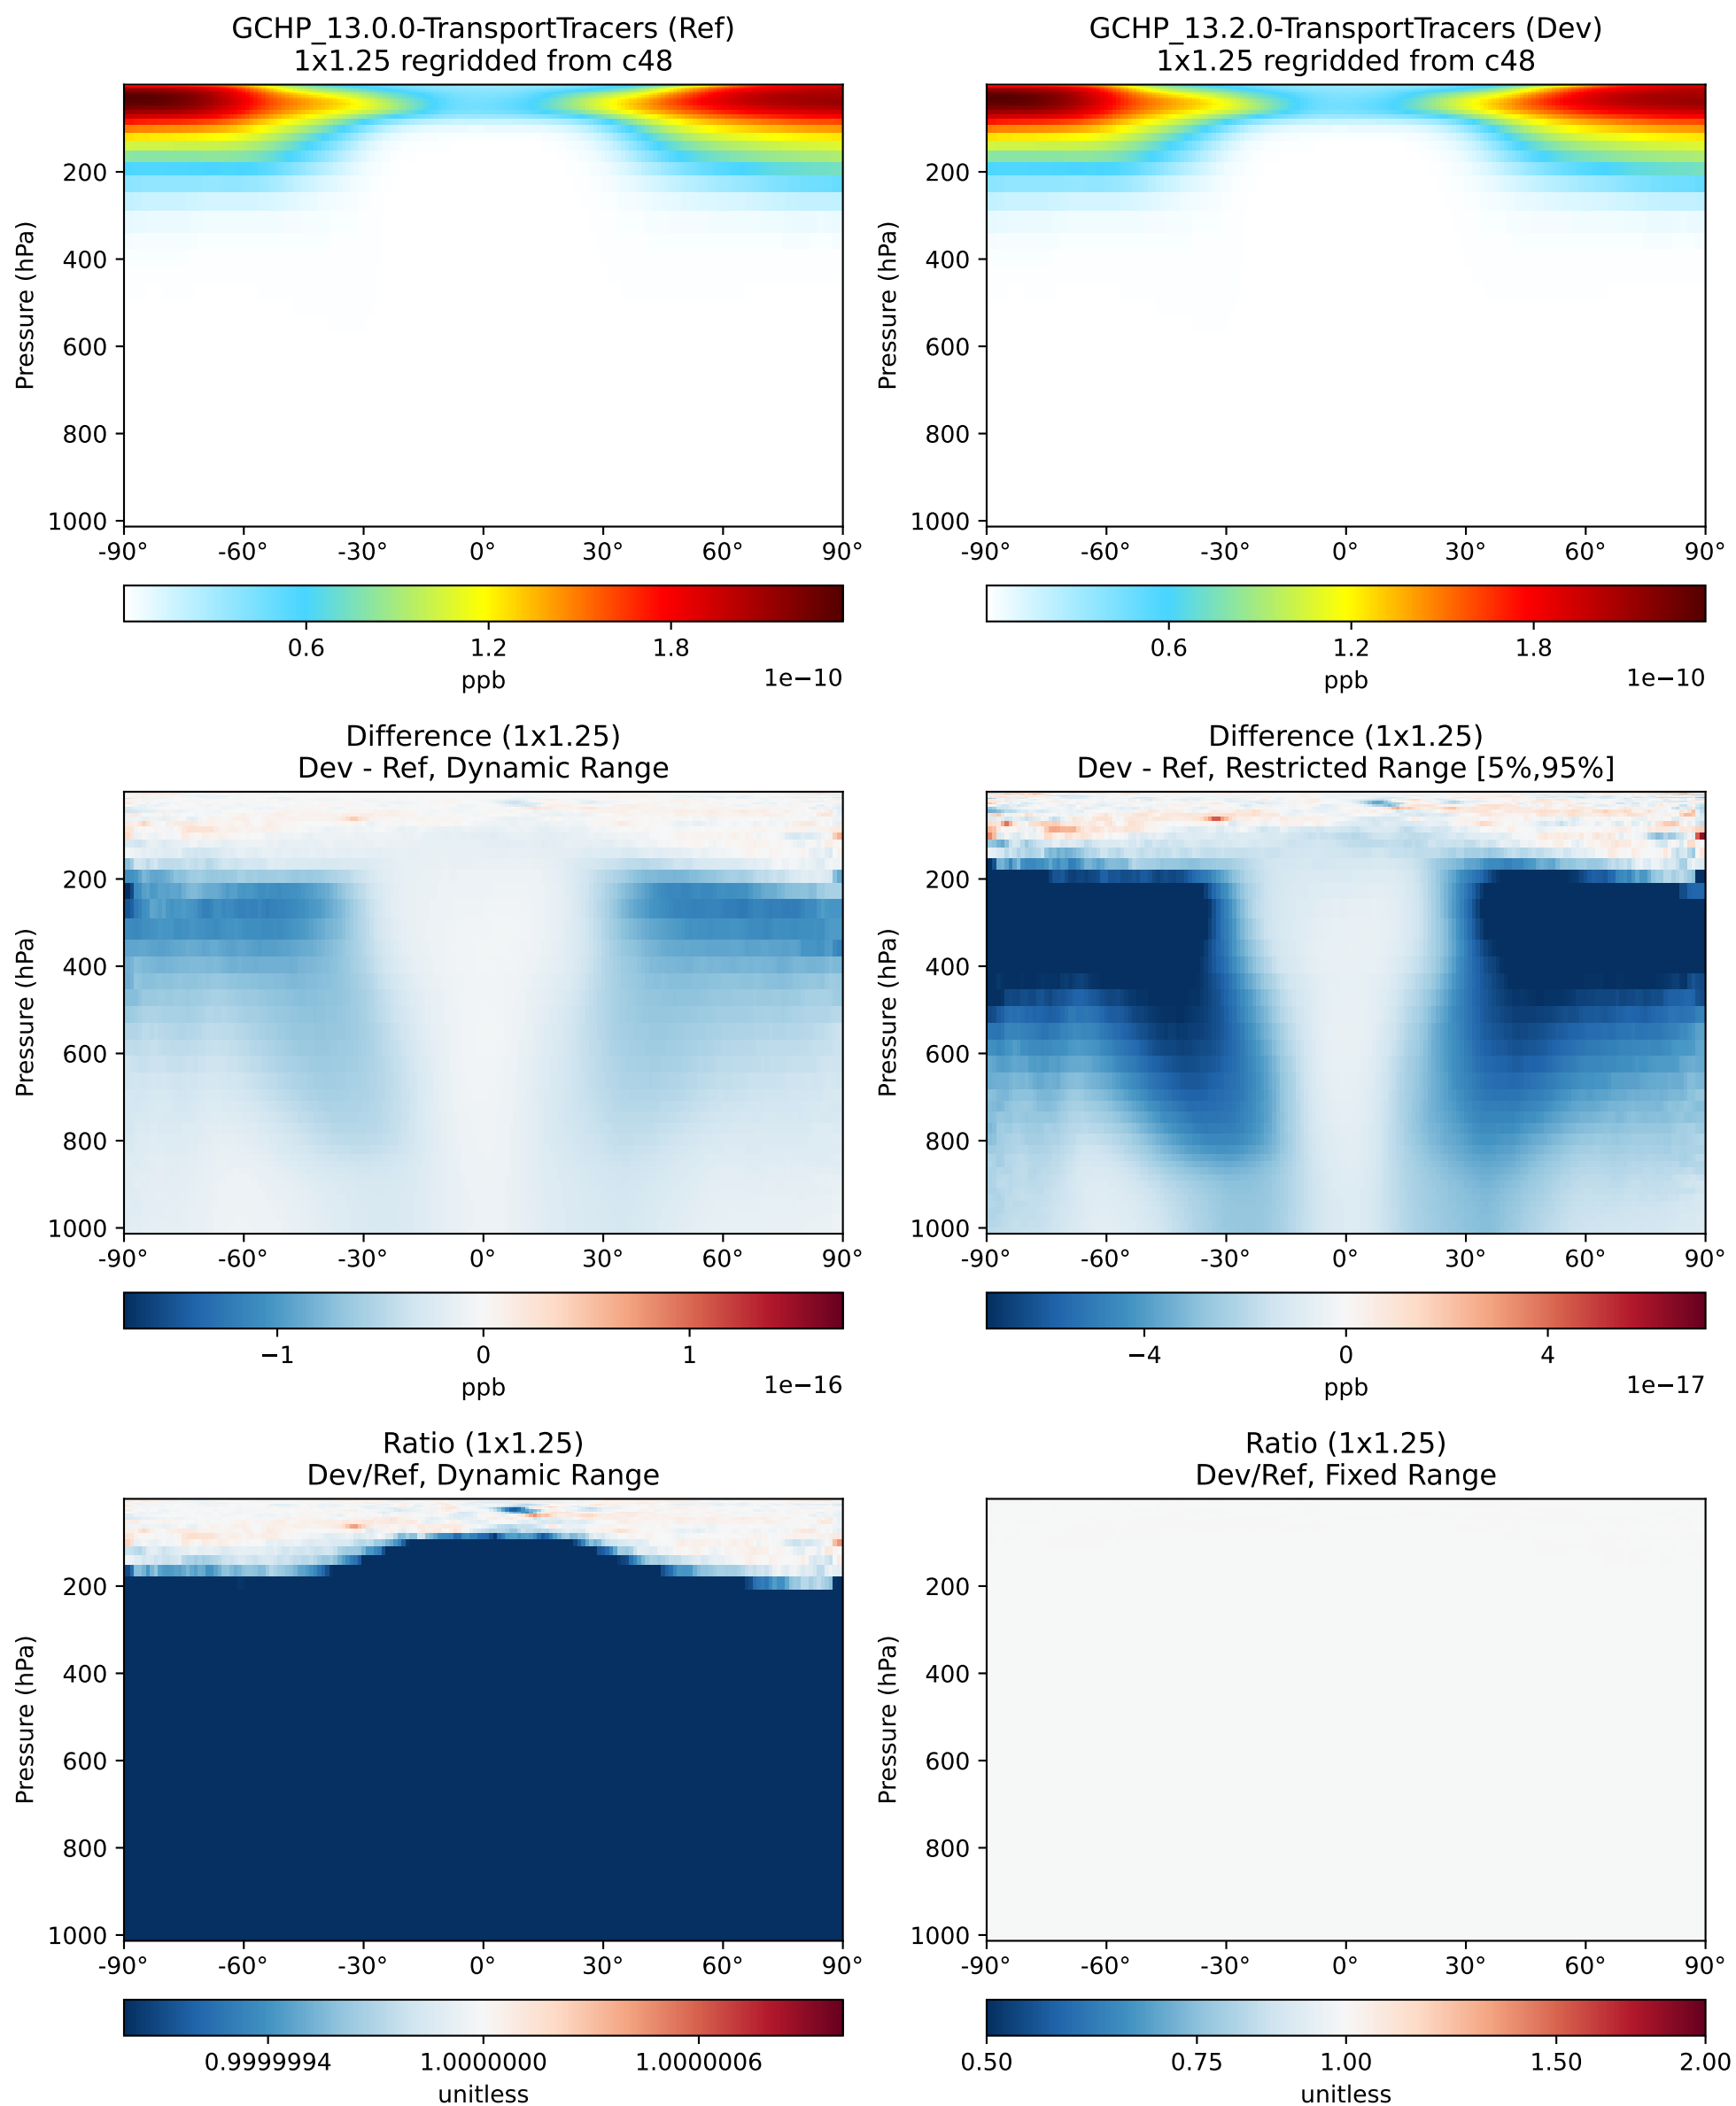

SpeciesConc_Be7Strat, Zonal Mean (AnnualMean)