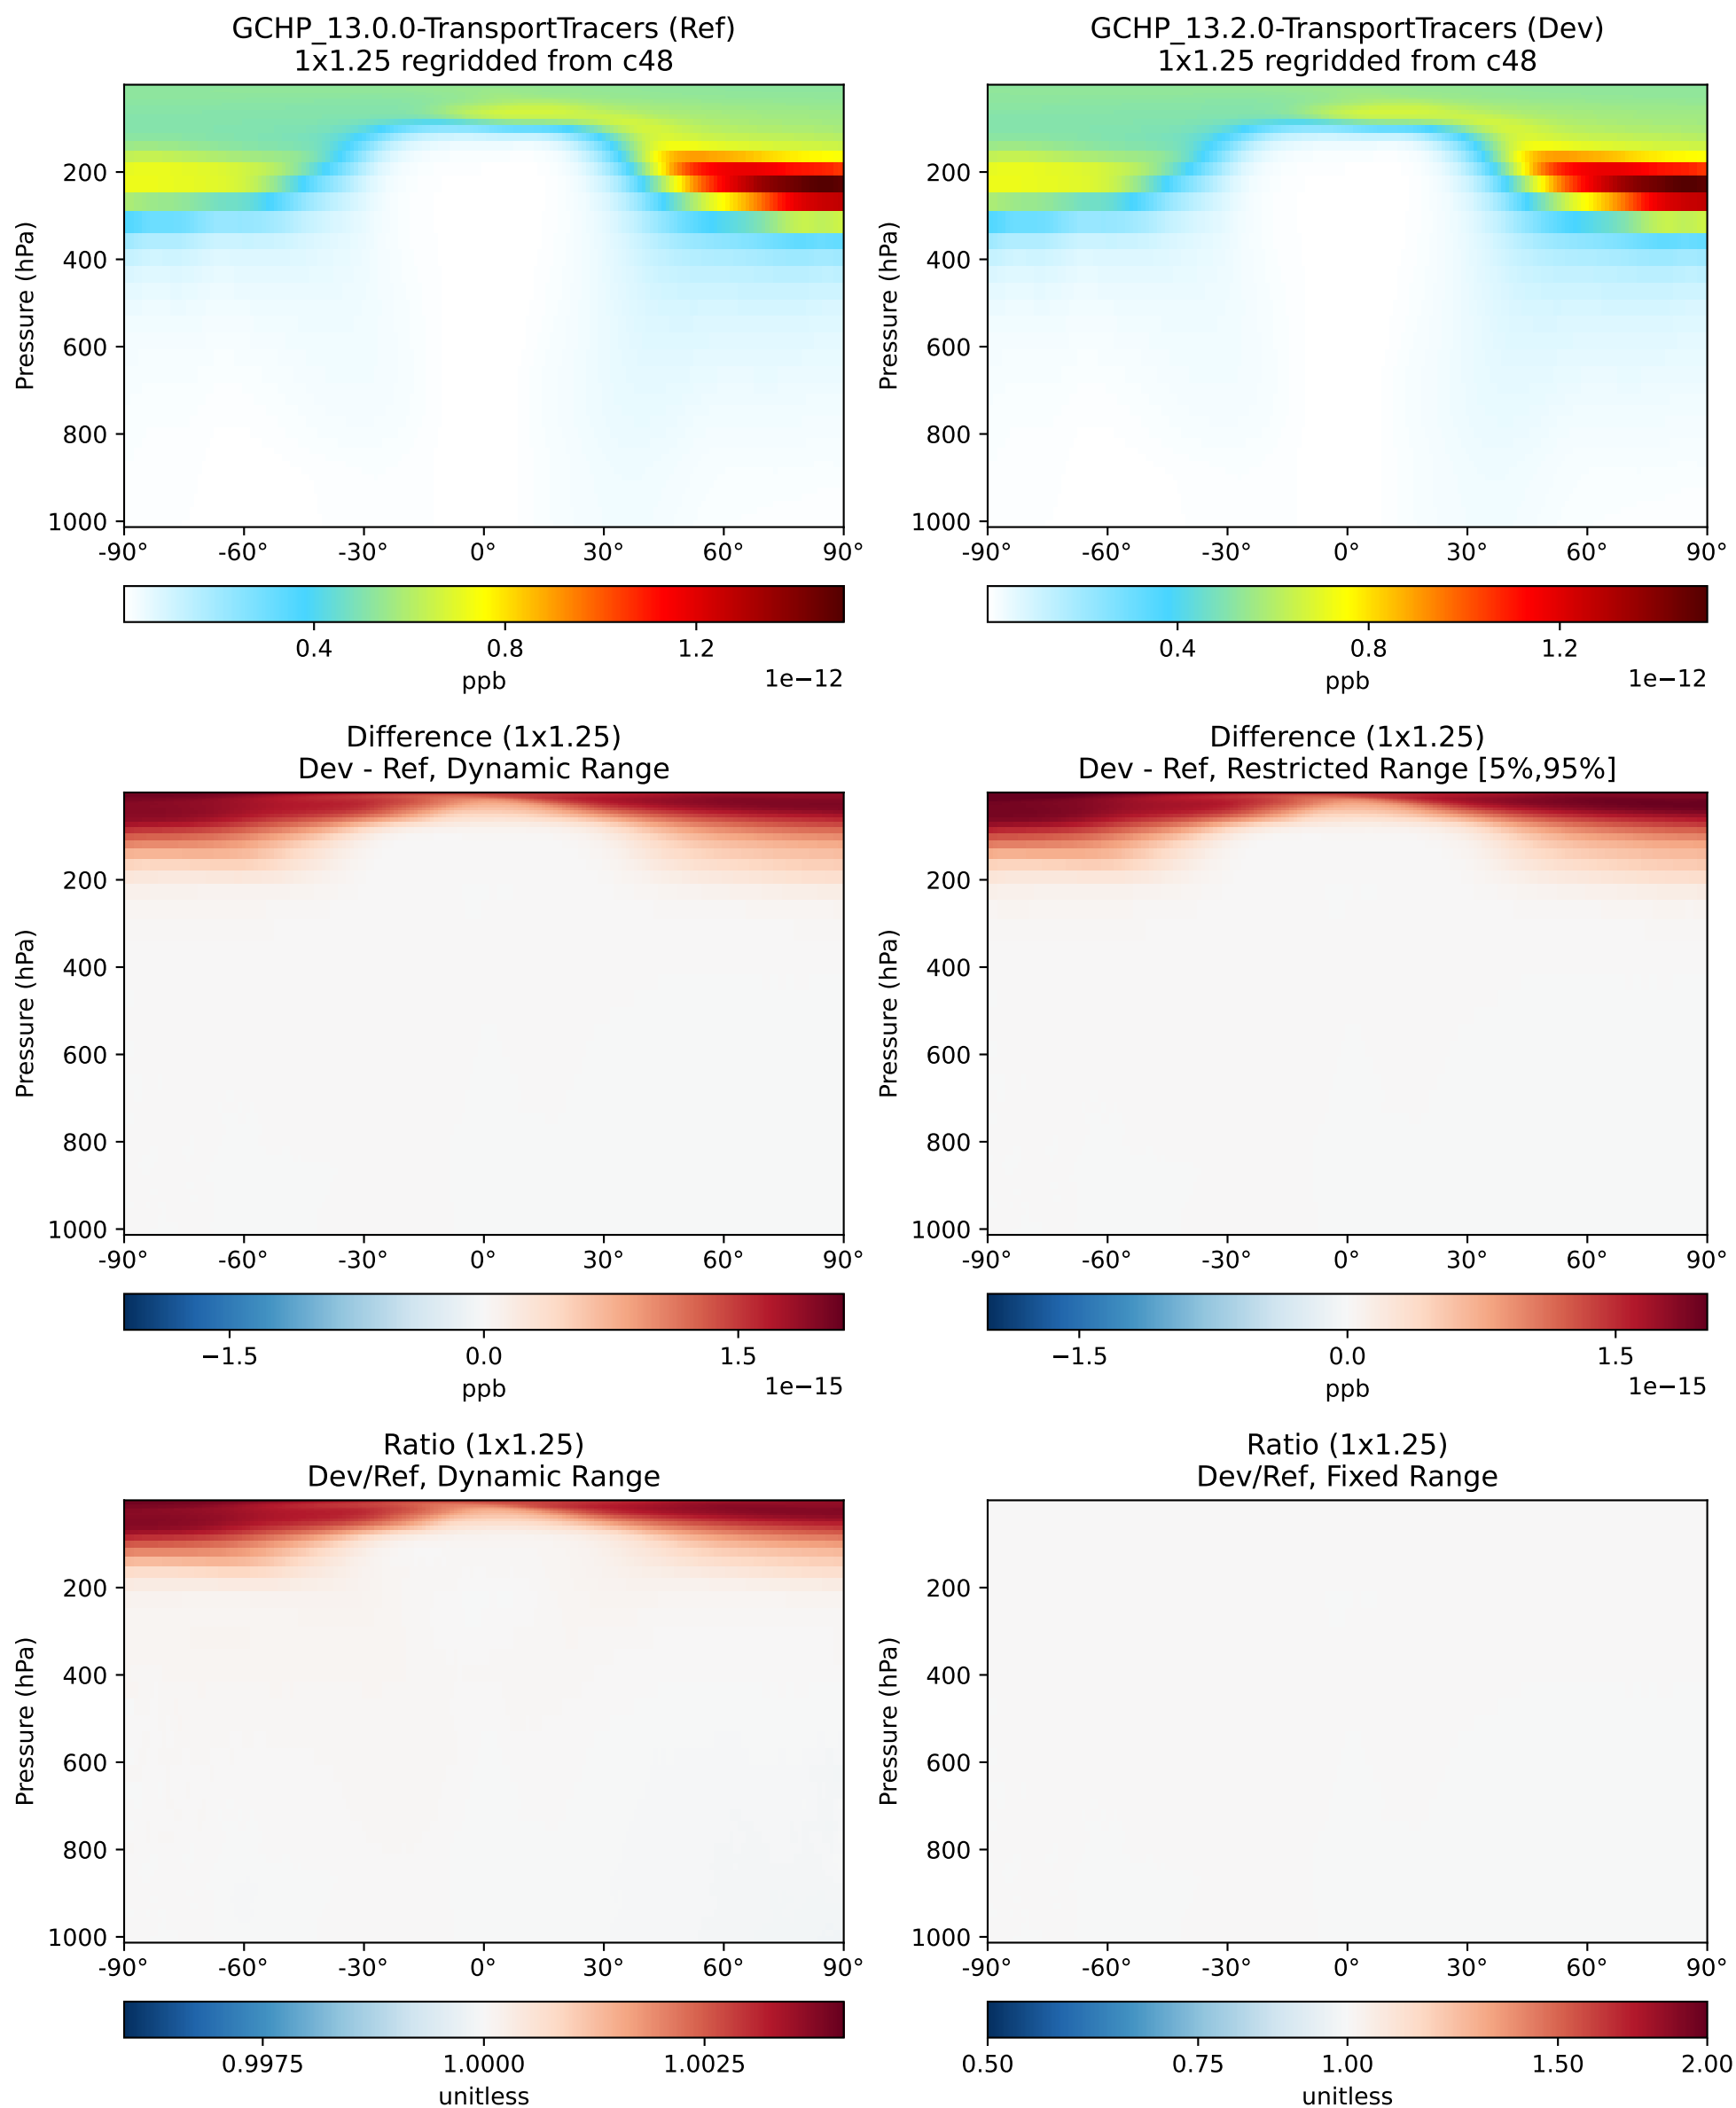

SpeciesConc_Pb210Strat, Zonal Mean (AnnualMean)