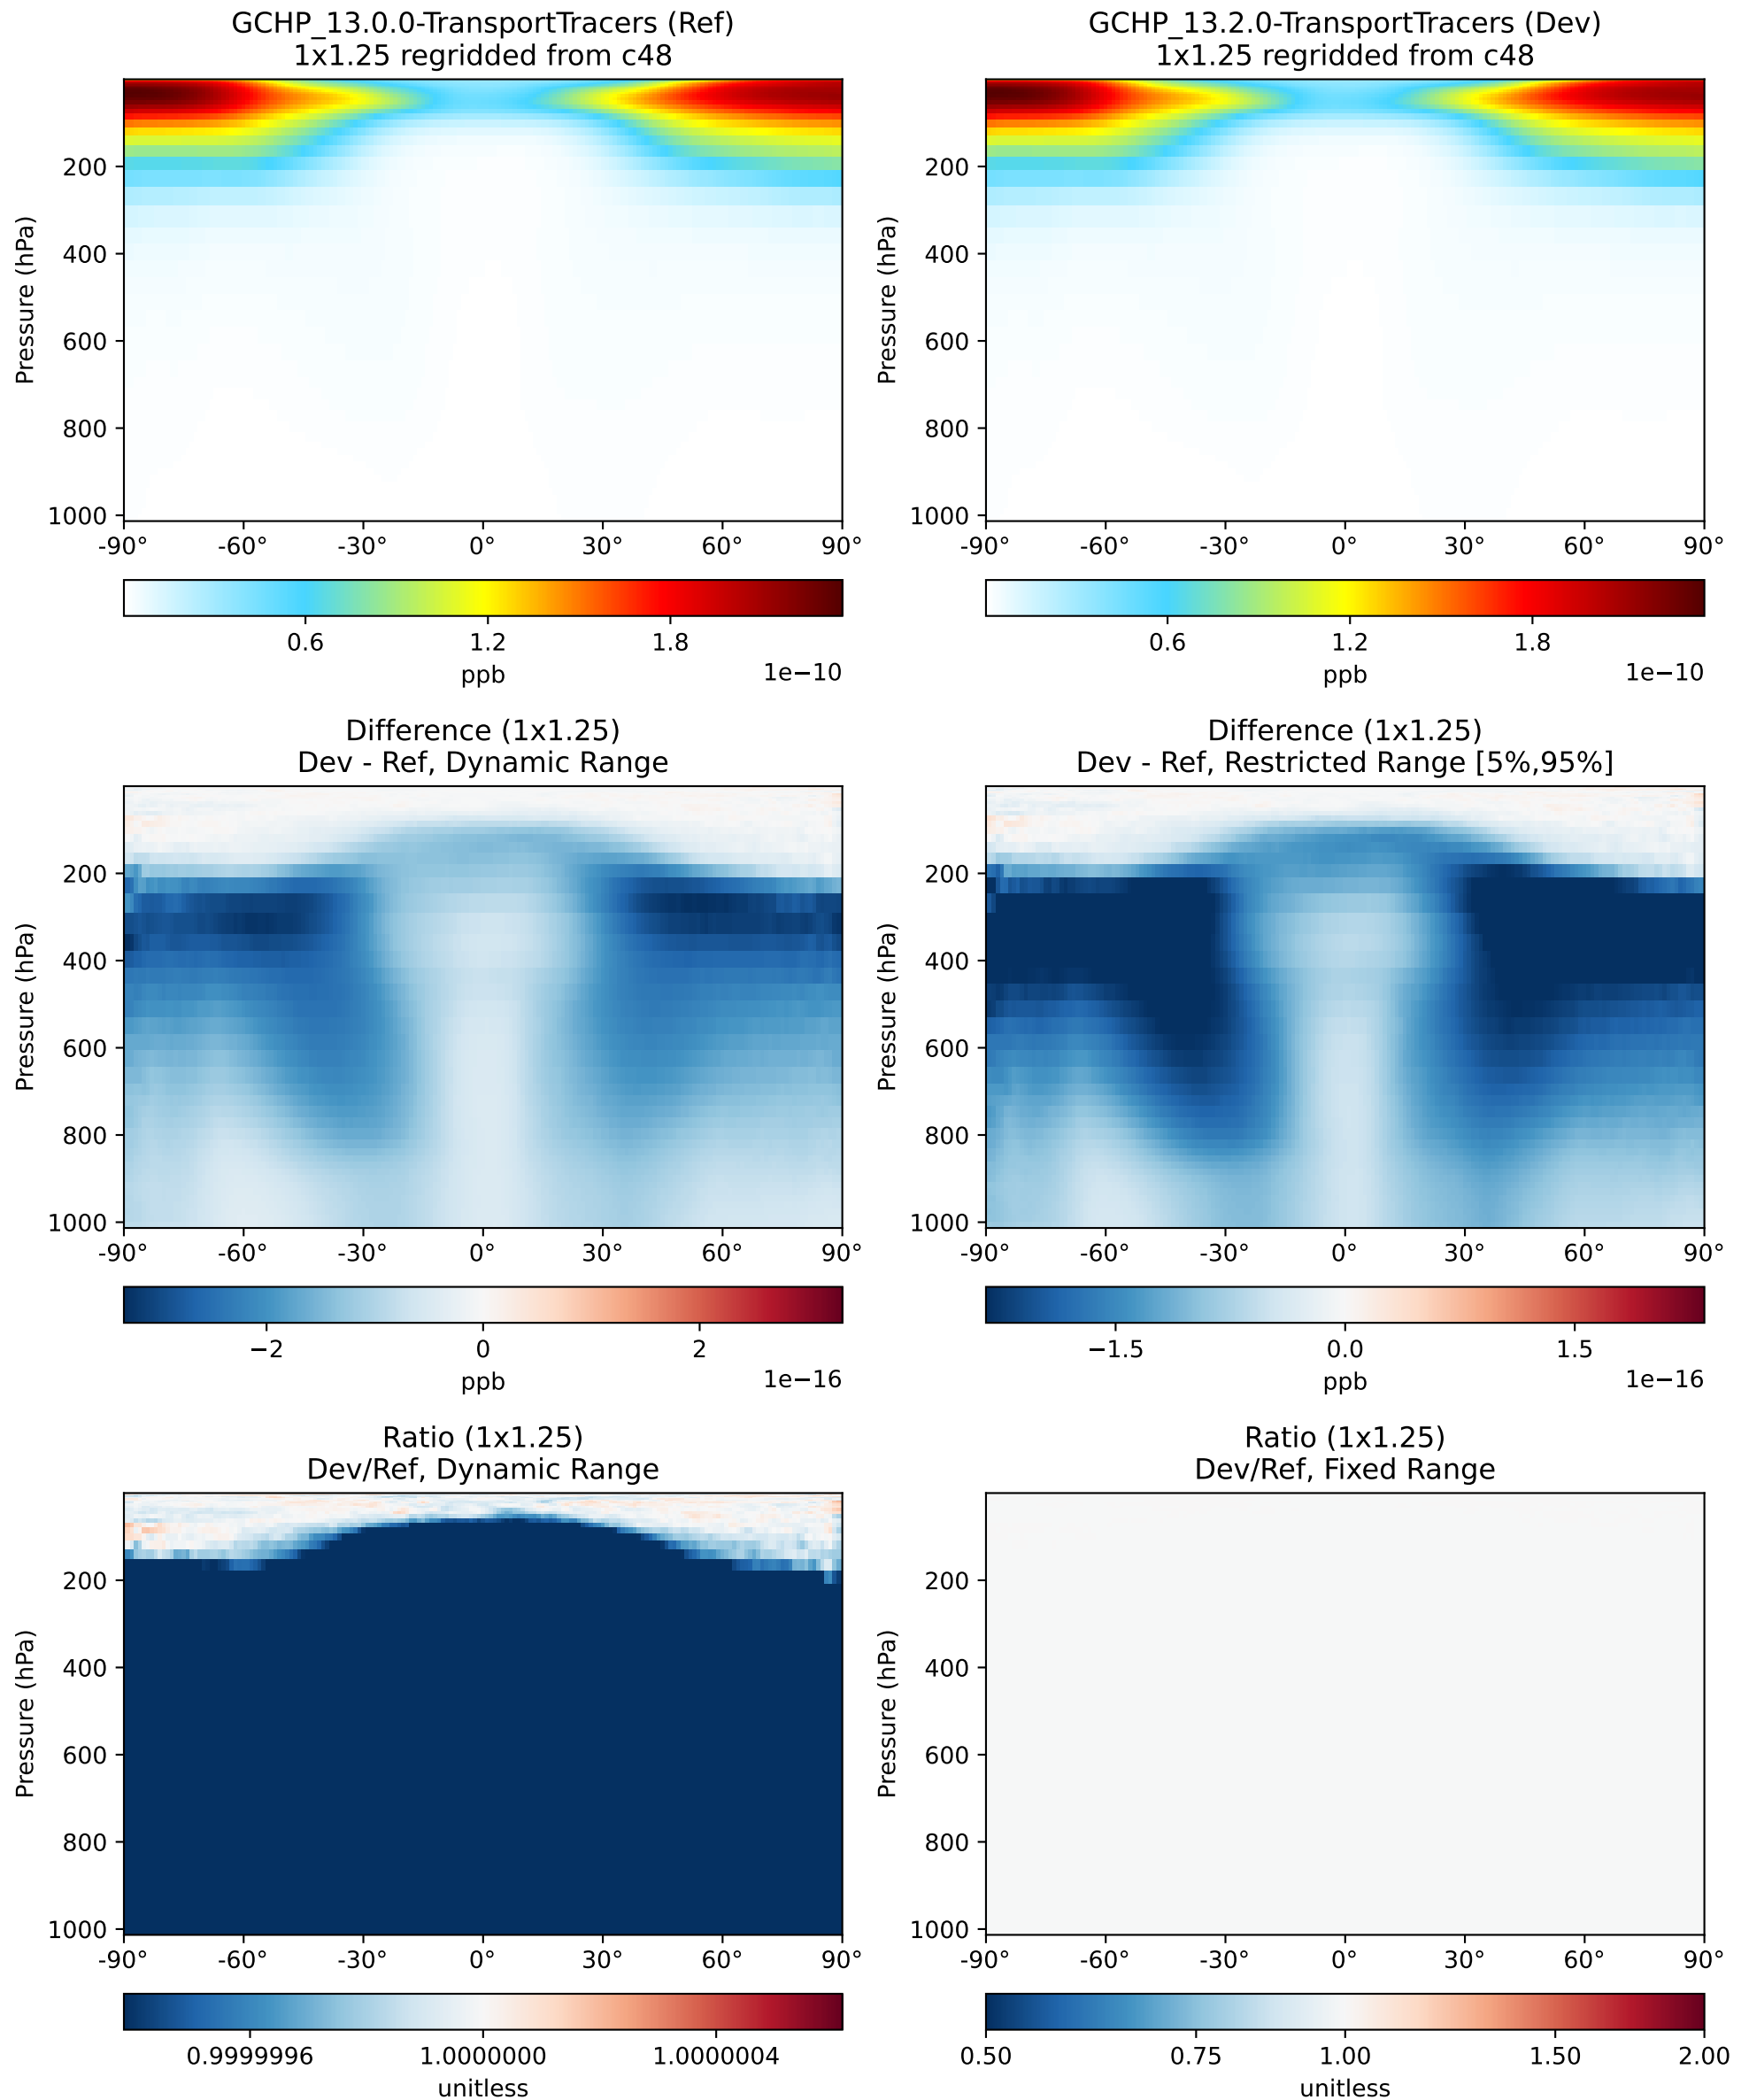

SpeciesConc_Be7, Zonal Mean (AnnualMean)