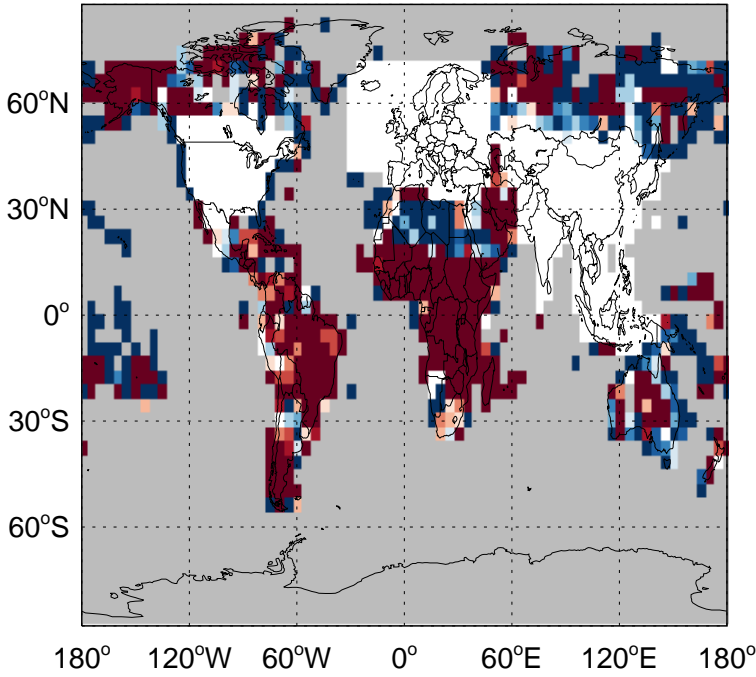

# GEOS-Chem Emission Ratio Maps

GC\_12.0.0 / v11-02e-Run1

GC\_12.0.0 / v11-02f-Run1

Ratio: ALK4 column anth+biof emissions for Jan

Ratio: ALK4 column anth+biof emissions for Jan

GC\_12.0.0 / v11-02e-Run1

GC\_12.0.0 / v11-02f-Run1

Ratio: ALK4 biomass emissions for Jan

Ratio: ALK4 biomass emissions for Jan