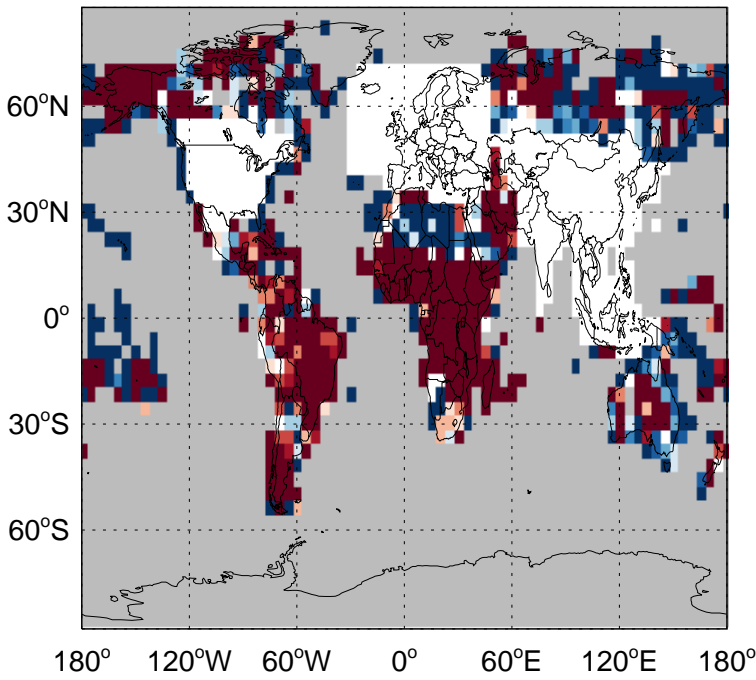

GEOS-Chem Emission Ratio Maps

GC_12.0.0 / v11-02e-Run1

GC_12.0.0 / v11-02f-Run1

Ratio: ALK4 column anth+biof emissions for Jul

Ratio: ALK4 column anth+biof emissions for Jul

GC_12.0.0 / v11-02e-Run1

GC_12.0.0 / v11-02f-Run1

Ratio: ALK4 biomass emissions for Jul

Ratio: ALK4 biomass emissions for Jul