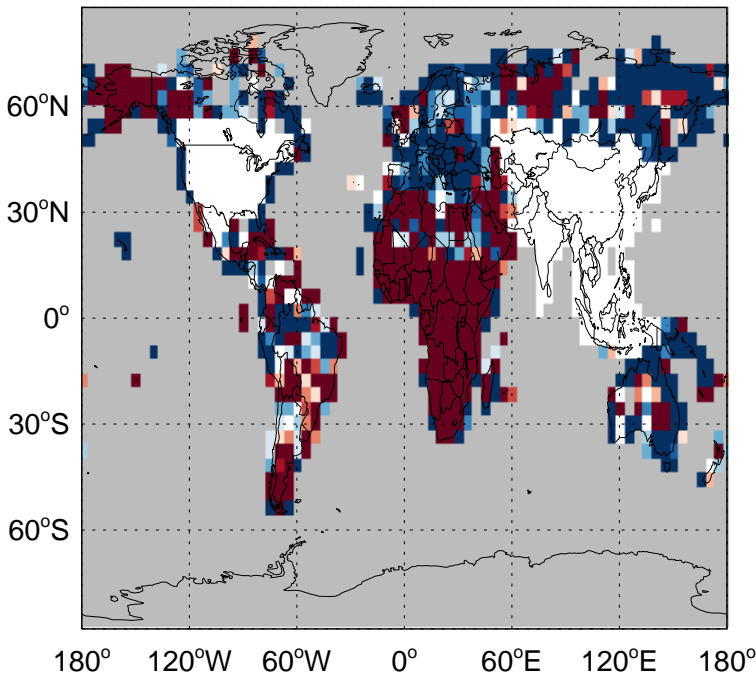

GEOS-Chem Emission Ratio Maps

GC_12.0.0 / v11-02e-Run1

GC_12.0.0 / v11-02f-Run1

Ratio: CH₂O column anth+biof emissions for Jan

Ratio: CH₂O column anth+biof emissions for Jan

GC_12.0.0 / v11-02e-Run1

GC_12.0.0 / v11-02f-Run1

Ratio: CH₂O biomass emissions for Jan

Ratio: CH₂O biomass emissions for Jan