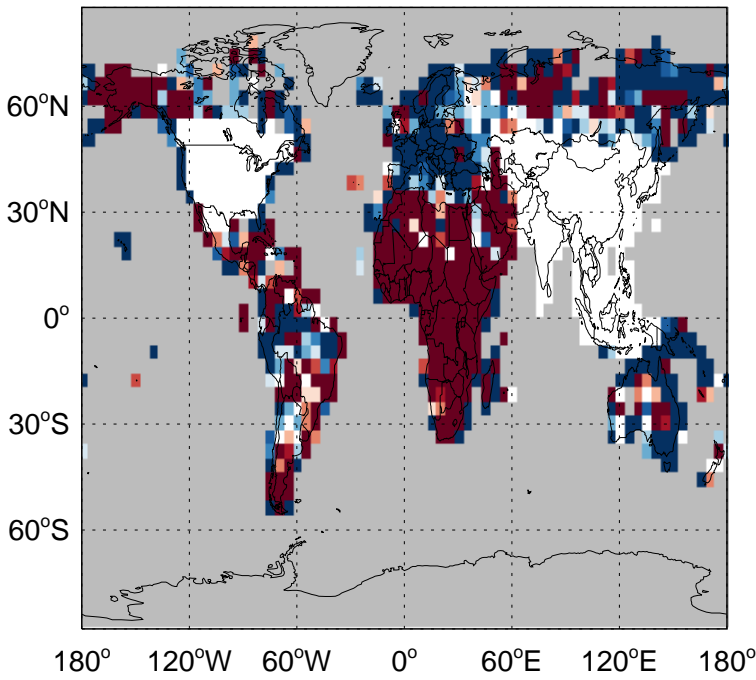

GEOS-Chem Emission Ratio Maps

GC_12.0.0 / v11-02e-Run1

GC_12.0.0 / v11-02f-Run1

Ratio: CH₂O column anth+biof emissions for Jul

Ratio: CH₂O column anth+biof emissions for Jul

GC_12.0.0 / v11-02e-Run1

GC_12.0.0 / v11-02f-Run1

Ratio: CH₂O biomass emissions for Jul

Ratio: CH₂O biomass emissions for Jul