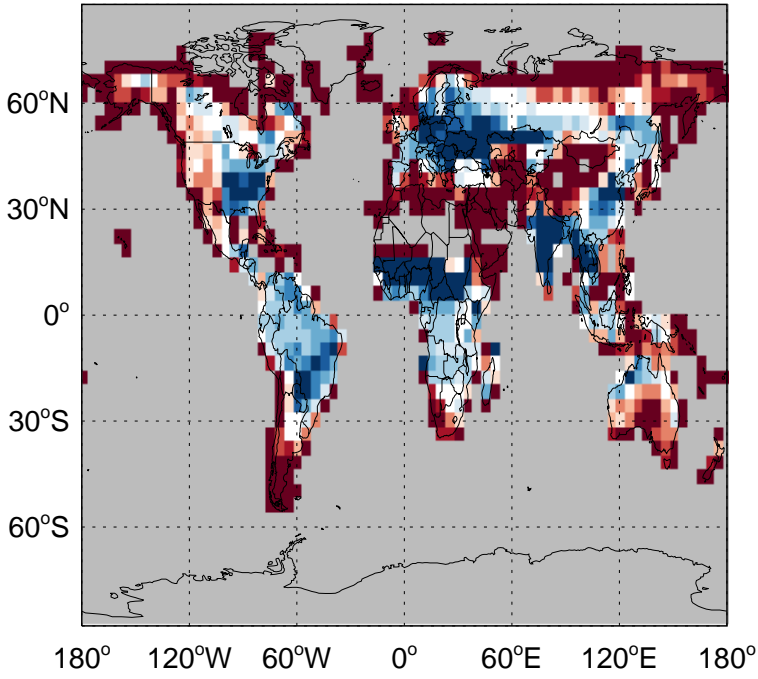

GEOS-Chem Emission Ratio Maps

GC_12.0.0 / v11-02e-Run1

Ratio: ISOP biogenic emissions for Apr

GC_12.0.0 / v11-02f-Run1

Ratio: ISOP biogenic emissions for Apr