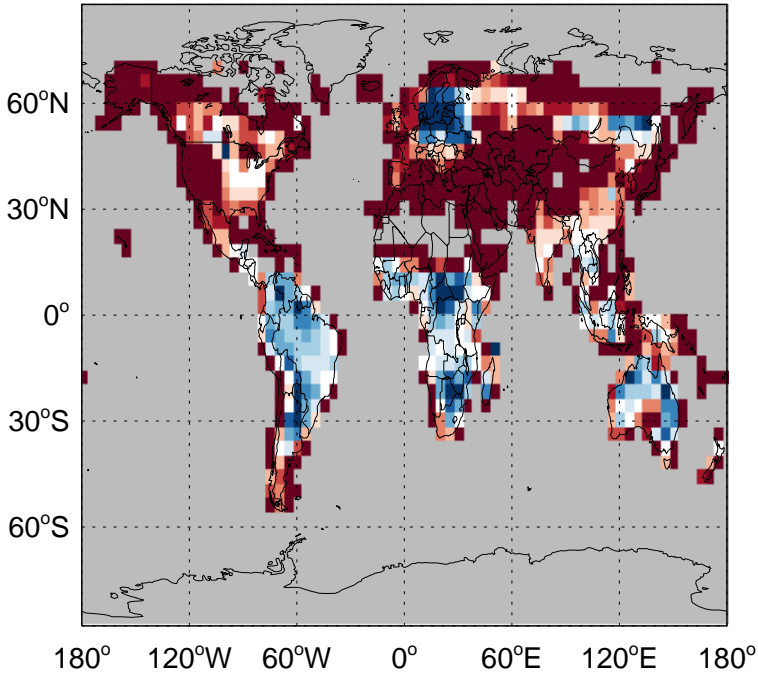

GEOS-Chem Emission Ratio Maps

GC_12.0.0 / v11-02e-Run1

Ratio: ISOP biogenic emissions for Jan

GC_12.0.0 / v11-02f-Run1

Ratio: ISOP biogenic emissions for Jan