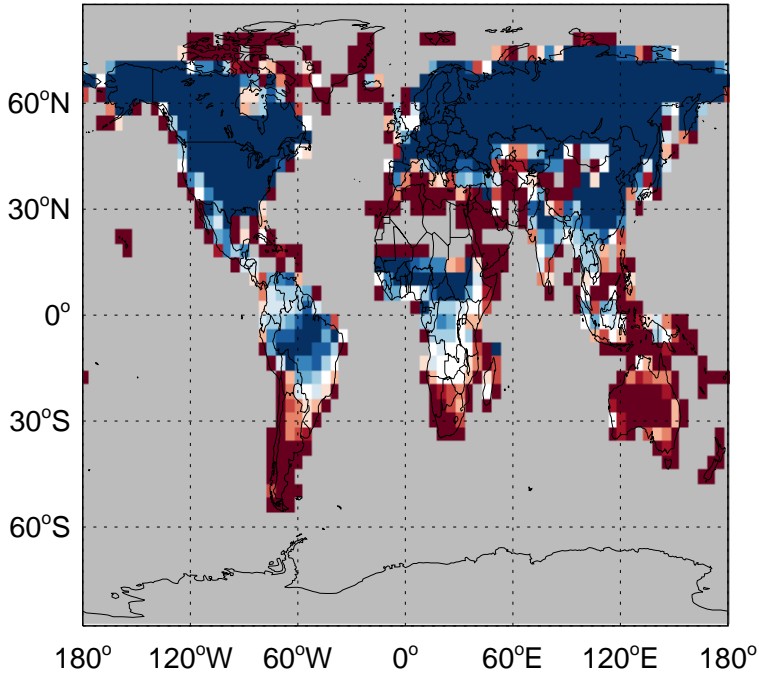

GEOS-Chem Emission Ratio Maps

GC_12.0.0 / v11-02e-Run1

Ratio: ISOP biogenic emissions for Jul

GC_12.0.0 / v11-02f-Run1

Ratio: ISOP biogenic emissions for Jul