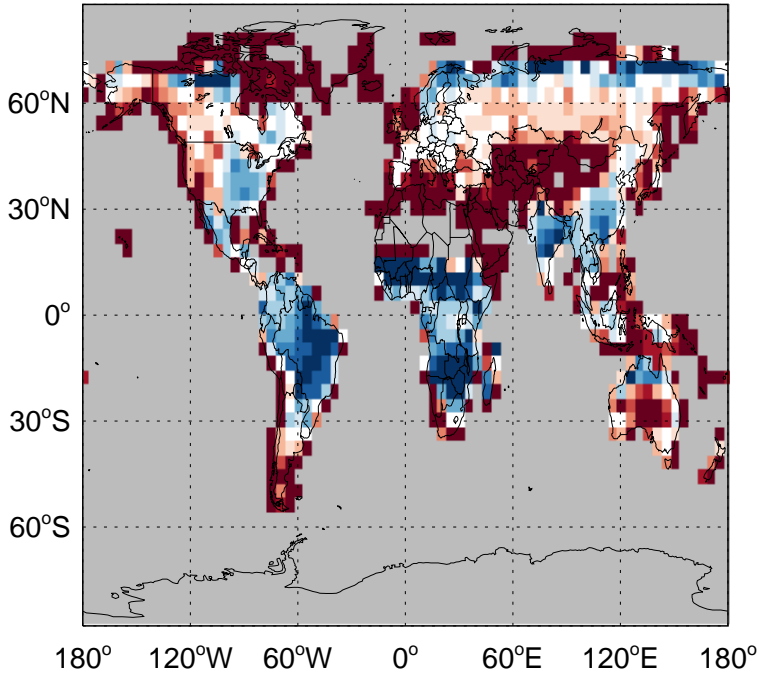

# GEOS-Chem Emission Ratio Maps

GC\_12.0.0 / v11-02e-Run1

Ratio: ISOP biogenic emissions for Oct

GC\_12.0.0 / v11-02f-Run1

Ratio: ISOP biogenic emissions for Oct