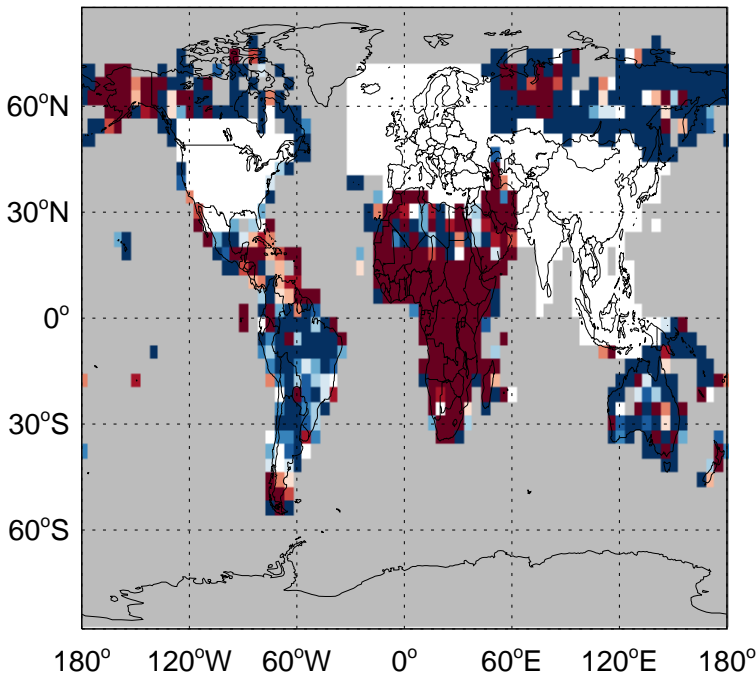

GEOS-Chem Emission Ratio Maps

GC_12.0.0 / v11-02e-Run1

GC_12.0.0 / v11-02f-Run1

Ratio: MEK column anth+biof emissions for Apr

Ratio: MEK column anth+biof emissions for Apr

GC_12.0.0 / v11-02e-Run1

GC_12.0.0 / v11-02f-Run1

Ratio: MEK biomass emissions for Apr

Ratio: MEK biomass emissions for Apr