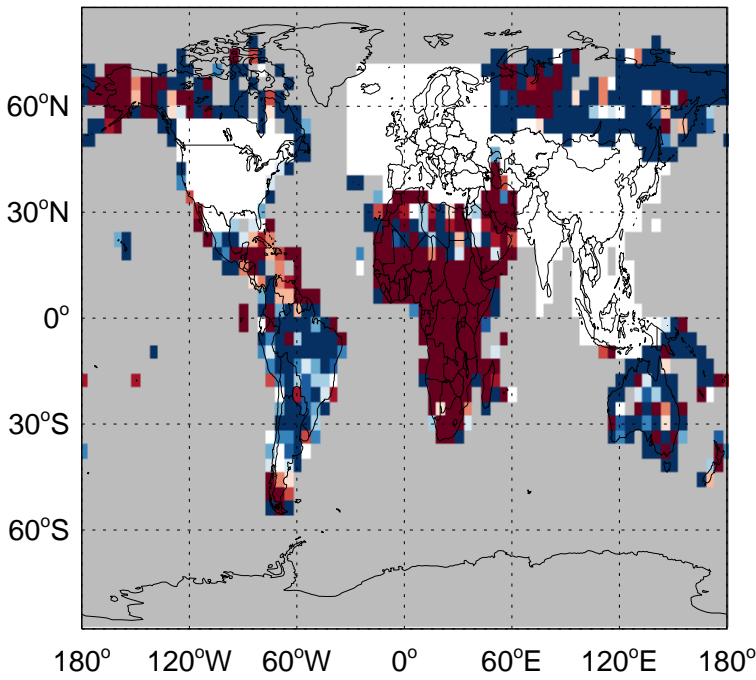

GEOS-Chem Emission Ratio Maps

GC_12.0.0 / v11-02e-Run1

GC_12.0.0 / v11-02f-Run1

Ratio: MEK column anth+biof emissions for Jan

Ratio: MEK column anth+biof emissions for Jan

GC_12.0.0 / v11-02e-Run1

GC_12.0.0 / v11-02f-Run1

Ratio: MEK biomass emissions for Jan

Ratio: MEK biomass emissions for Jan