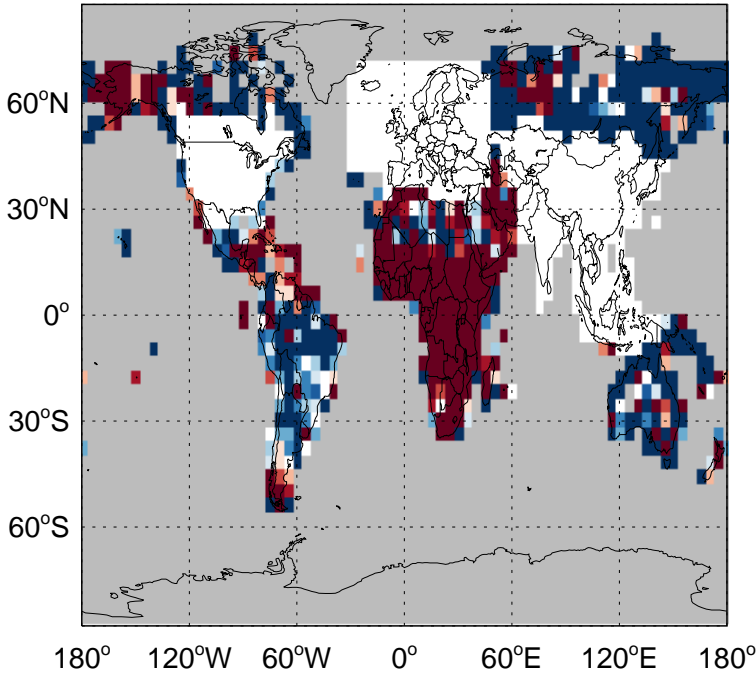

GEOS-Chem Emission Ratio Maps

GC_12.0.0 / v11-02e-Run1

Ratio: MEK column anth+biof emissions for Jul

GC_12.0.0 / v11-02f-Run1

Ratio: MEK column anth+biof emissions for Jul

GC_12.0.0 / v11-02e-Run1

Ratio: MEK biomass emissions for Jul

GC_12.0.0 / v11-02f-Run1

Ratio: MEK biomass emissions for Jul