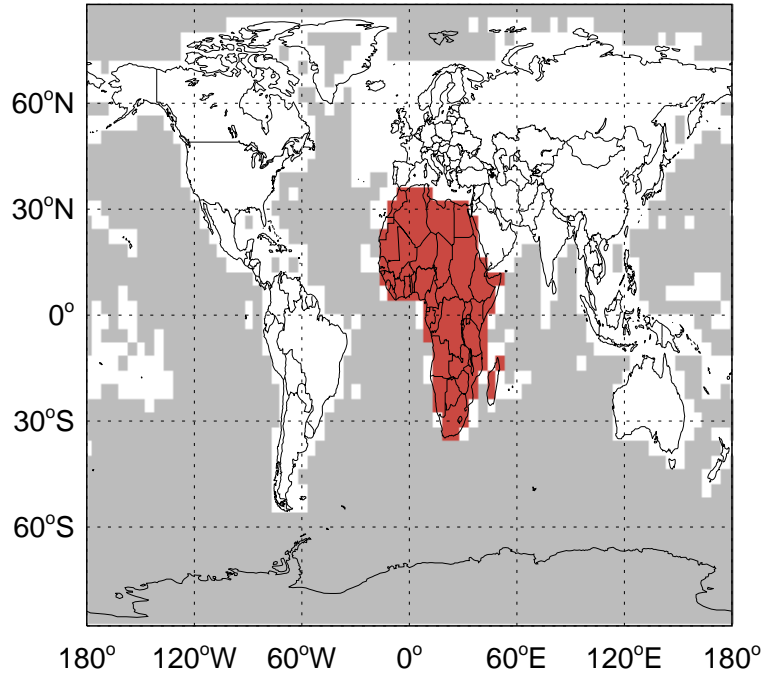

GEOS-Chem Emission Ratio Maps

GC_12.0.0 / v11-02e-Run1

Ratio: MEK column anth+biof emissions for Jul

GC_12.0.0 / v11-02f-Run1

Ratio: MEK column anth+biof emissions for Jul

GC_12.0.0 / v11-02e-Run1

Ratio: MEK biomass emissions for Jul