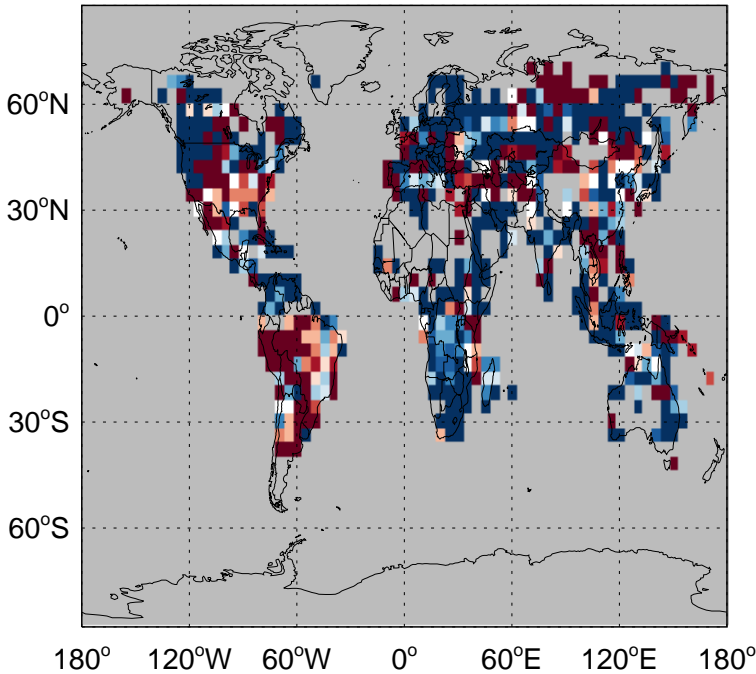

GEOS-Chem Emission Ratio Maps

GC_12.0.0 / v11-02e-Run1

Ratio: MEK column anth+biof emissions for Jul

GC_12.0.0 / v11-02f-Run1

Ratio: MEK column anth+biof emissions for Jul

GC_12.0.0 / v11-02e-Run1

Ratio: MEK biomass emissions for Jul