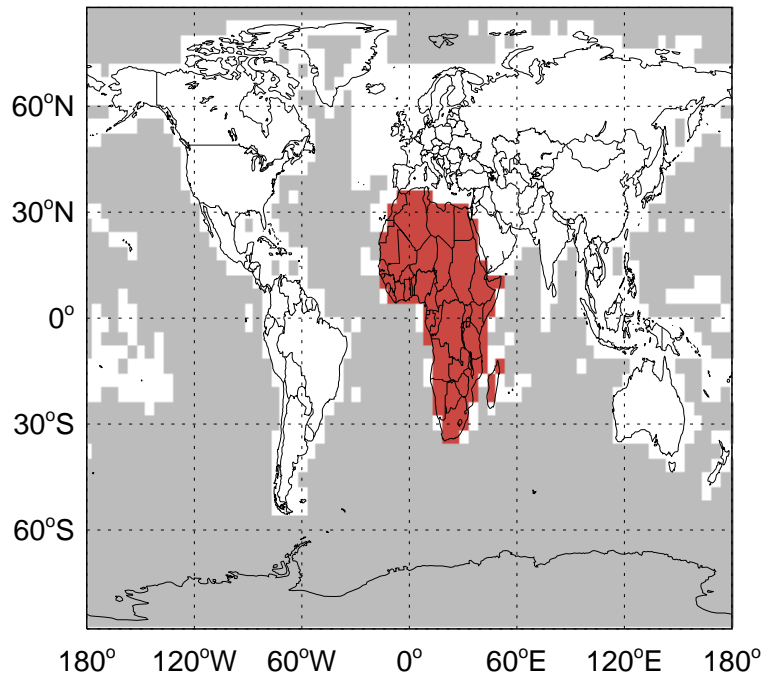

GEOS-Chem Emission Ratio Maps

GC_12.0.0 / v11-02e-Run1

GC_12.0.0 / v11-02f-Run1

Ratio: MEK column anth+biof emissions for Oct

Ratio: MEK column anth+biof emissions for Oct

GC_12.0.0 / v11-02e-Run1

GC_12.0.0 / v11-02f-Run1

Ratio: MEK biomass emissions for Oct

Ratio: MEK biomass emissions for Oct