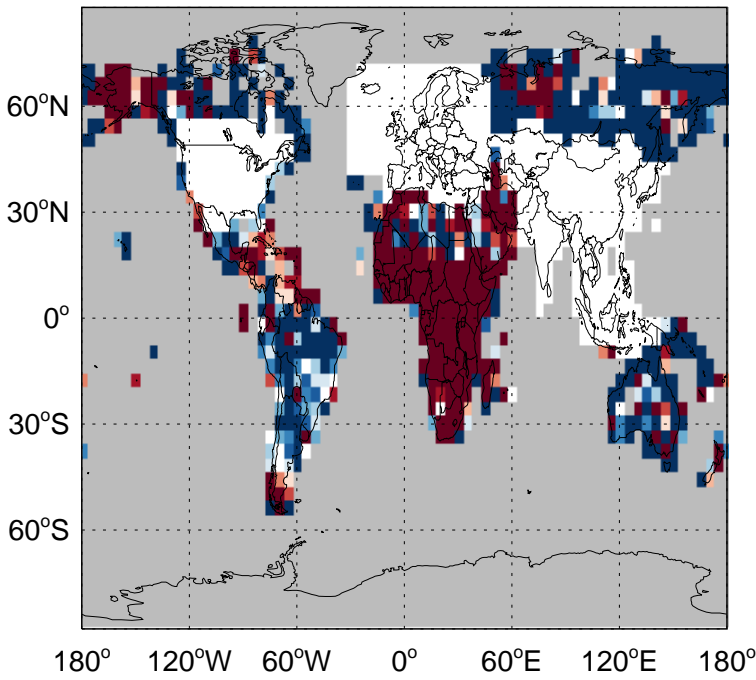

GEOS-Chem Emission Ratio Maps

GC_12.0.0 / v11-02e-Run1

GC_12.0.0 / v11-02f-Run1

Ratio: MEK column anth+biof emissions for Oct

Ratio: MEK column anth+biof emissions for Oct

GC_12.0.0 / v11-02e-Run1

GC_12.0.0 / v11-02f-Run1

Ratio: MEK biomass emissions for Oct

Ratio: MEK biomass emissions for Oct