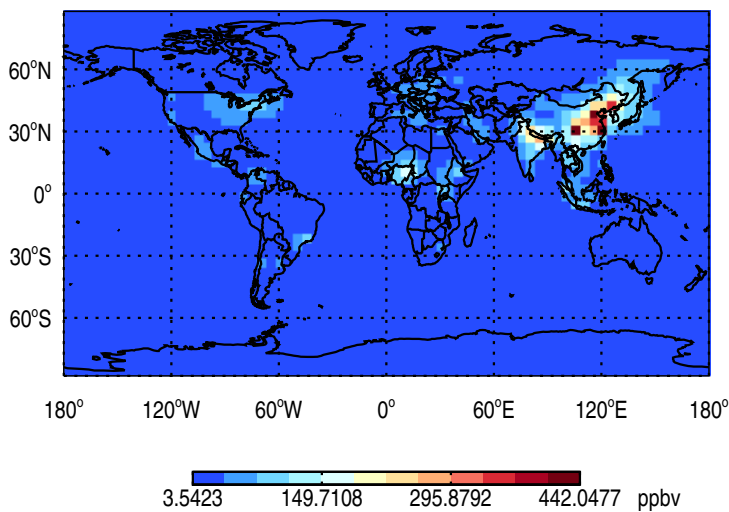

Tracer Map @ Surface - COAnthroEmis50dayTracer