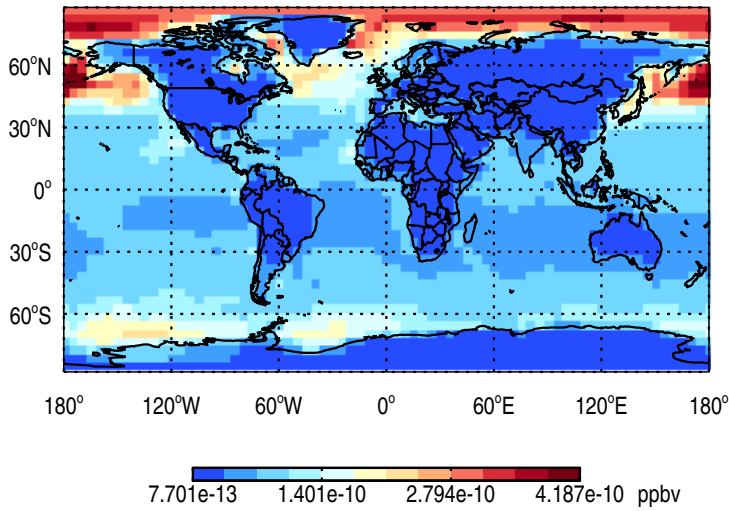

GEOS-Chem GC_12.2.0-TransportTracers Tracer Maps at Surface and 500 hPa

trac_avg.GC_12.2.0-TransportTracers.Jul

Tracer Map @ Surface - CH3Tracer