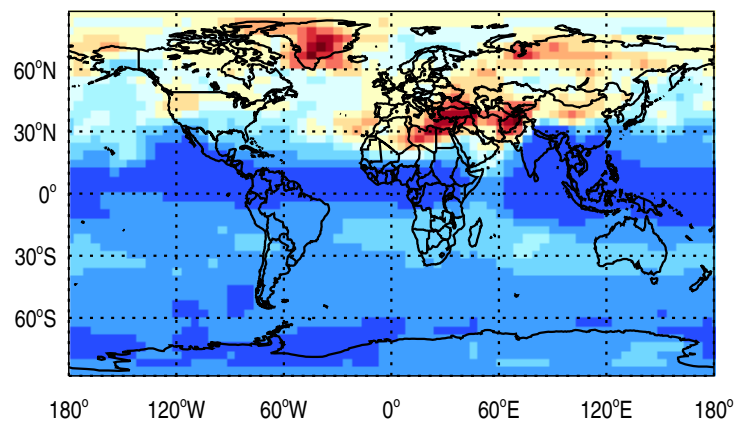

Tracer Map @ 500 hPa - Pb210Strat

0.0000 0.0016 0.0033 0.0049 mBq/SCM