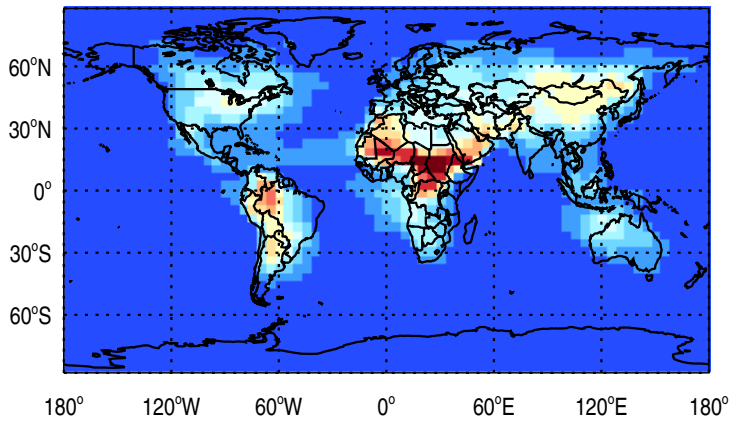

GEOS-Chem GC_12.2.0-TransportTracers Tracer Maps at Surface and 500 hPa

trac_avg.GC_12.2.0-TransportTracers.Jul

Tracer Map @ Surface - Rn222

2.083e+01 3.743e+03 7.465e+03 1.119e+04 mBq/SCM

Tracer Map @ 500 hPa - Rn222

12.4920 684.8959 1357.2999 2029.7039 mBq/SCM

Tracer Map @ Surface - Pb210

0.0164 0.7489 1.4814 2.2139 mBq/SCM

Tracer Map @ 500 hPa - Pb210

0.0082 0.1893 0.3704 0.5515 mBq/SCM

Tracer Map @ Surface - Pb210Strat