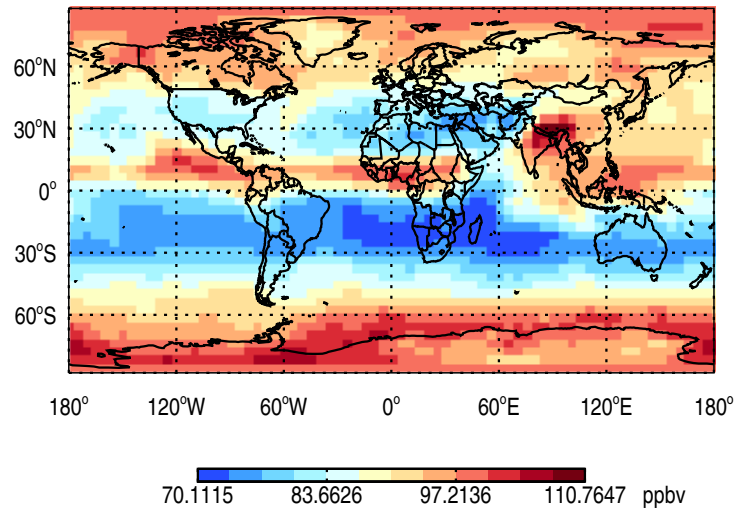

trac_avg.GC_12.2.0-TransportTracers.Jul

Tracer Map @ Surface - COUniformEmis25dayTracer

Tracer Map @ 500 hPa - COUniformEmis25dayTracer

Tracer Map @ Surface - GlobEmis90dayTracer

Tracer Map @ 500 hPa - GlobEmis90dayTracer