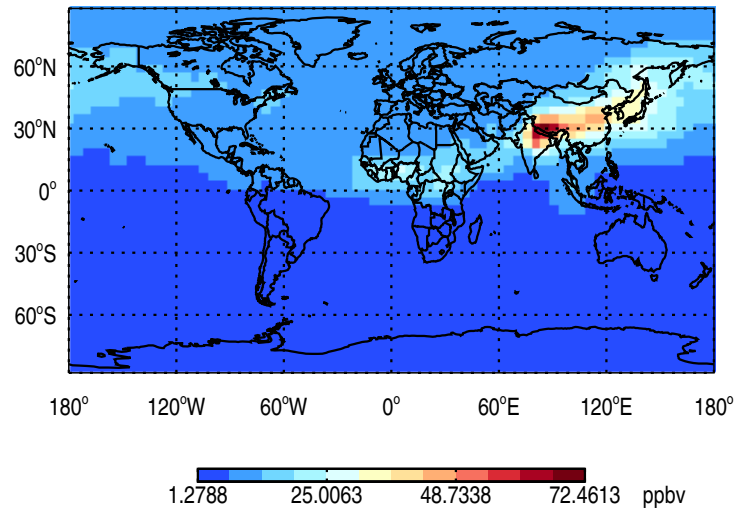

Tracer Map @ 500 hPa - COAnthroEmis25dayTracer