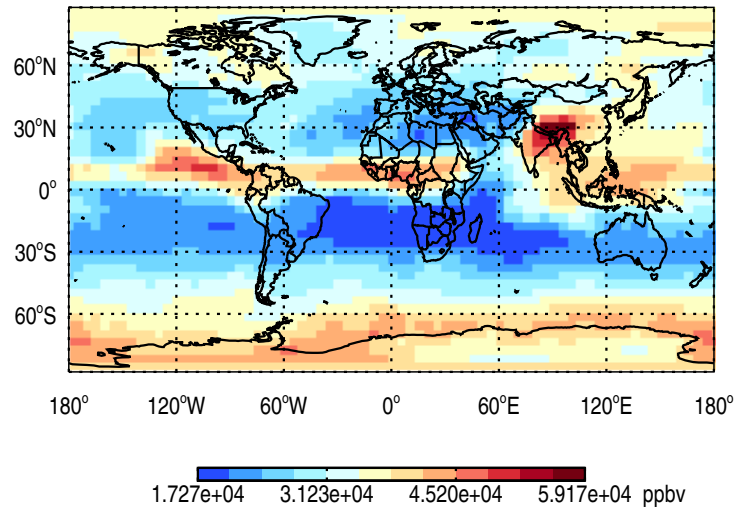

Tracer Map @ 500 hPa - COUniformEmis25dayTracer