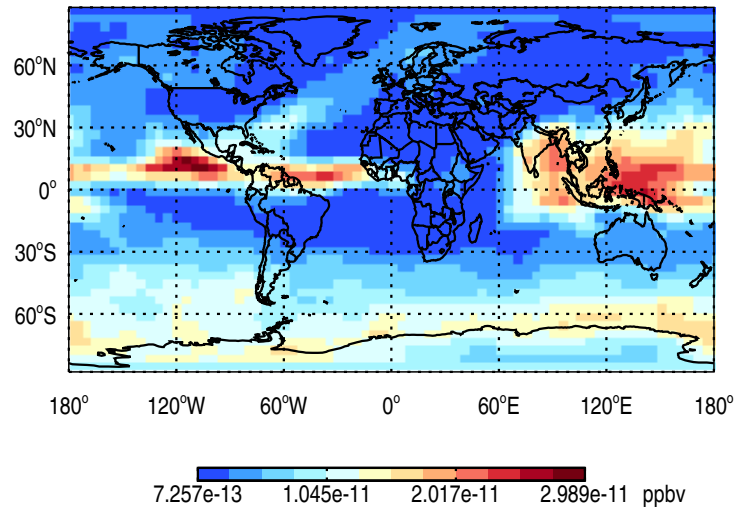

Tracer Map @ 500 hPa - SF6Tracer

GEOS-Chem GC_12.2.0-TransportTracers Tracer Maps at Surface and 500 hPa

trac_avg.GC_12.2.0-TransportTracers.Jul

Tracer Map @ Surface - CH3Tracer

Tracer Map @ 500 hPa - CH3Tracer