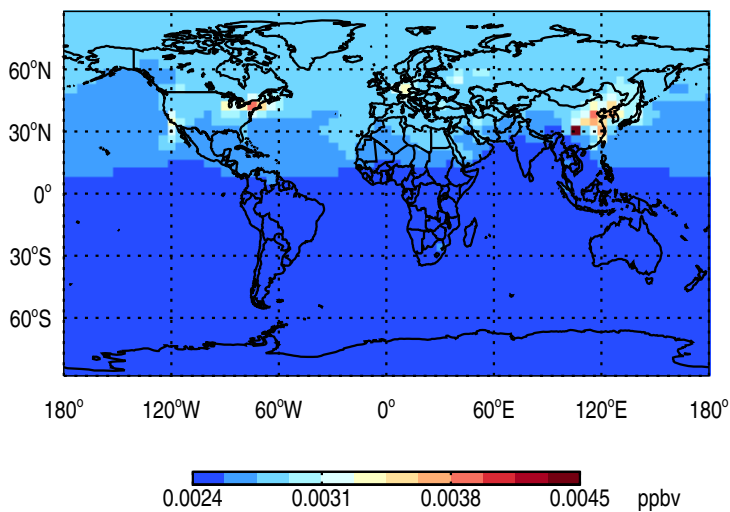

trac_avg.GC_12.2.0-TransportTracers.Jul

Tracer Map @ Surface - Be10Strat

Tracer Map @ 500 hPa - Be10Strat

Tracer Map @ Surface - PassiveTracer

Tracer Map @ 500 hPa - PassiveTracer

Tracer Map @ Surface - SF6Tracer