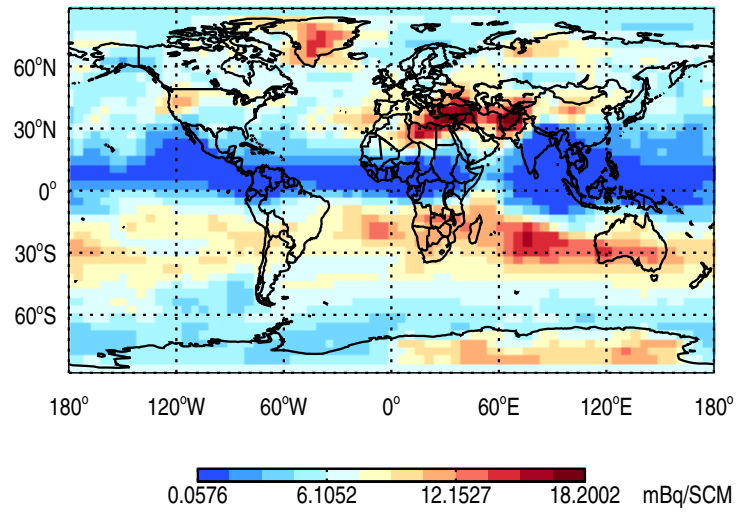

Tracer Map @ Surface - Be7

Tracer Map @ 500 hPa - Be7

Tracer Map @ Surface - Be7Strat

Tracer Map @ 500 hPa - Be7Strat

Tracer Map @ Surface - Be10

Tracer Map @ 500 hPa - Be10

GEOS-Chem GC_12.2.0-TransportTracers Tracer Maps at Surface and 500 hPa