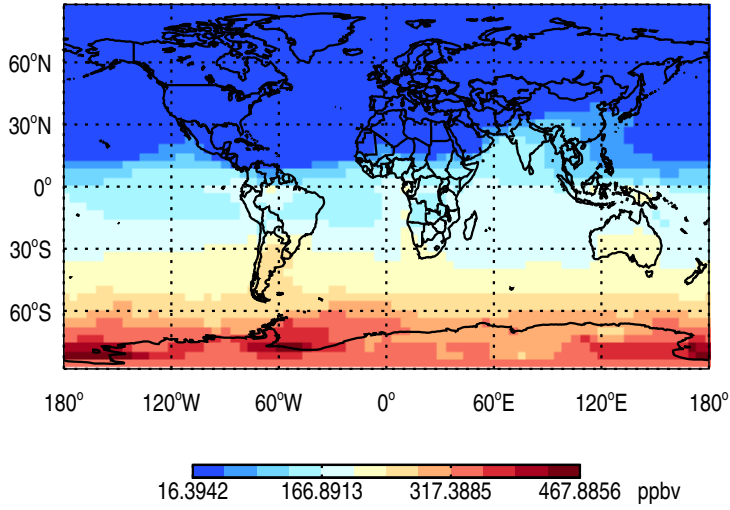

Tracer Map @ Surface - NHEmis90dayTracer

Tracer Map @ 500 hPa - NHEmis90dayTracer

GEOS-Chem GC_12.2.0-TransportTracers Tracer Maps at Surface and 500 hPa

trac_avg.GC_12.2.0-TransportTracers.Jul

Tracer Map @ Surface - SHEmis90dayTracer

Tracer Map @ 500 hPa - SHEmis90dayTracer