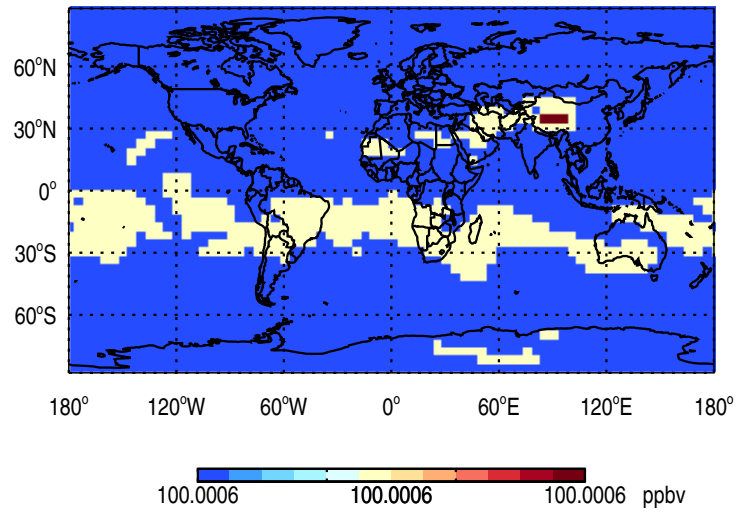

trac_avg.GC_12.2.0-TransportTracers.Jul

Tracer Map @ Surface - Be10Strat

Tracer Map @ 500 hPa - Be10Strat

Tracer Map @ Surface - PassiveTracer

Tracer Map @ 500 hPa - PassiveTracer

Tracer Map @ Surface - SF6Tracer