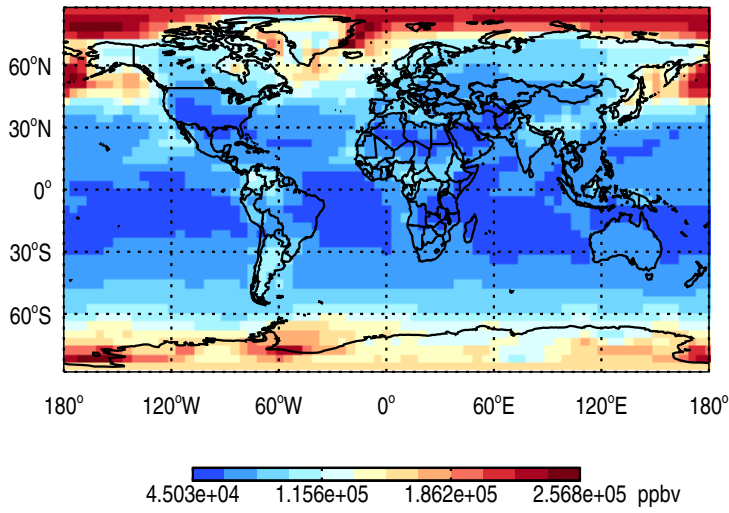

GEOS-Chem GC_12.2.0-TransportTracers Tracer Maps at Surface and 500 hPa

trac_avg.GC_12.2.0-TransportTracers.Jul

Tracer Map @ Surface - COUniformEmis25dayTracer