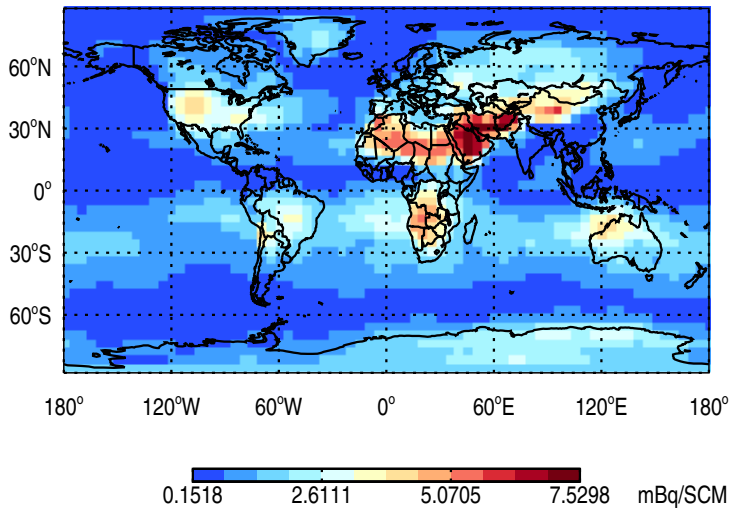

Tracer Map @ Surface - Be7Strat