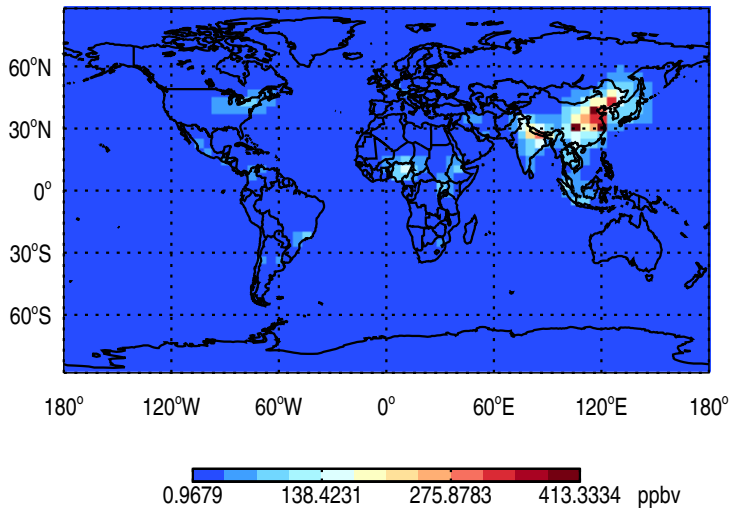

Tracer Map @ Surface - COAnthroEmis25dayTracer