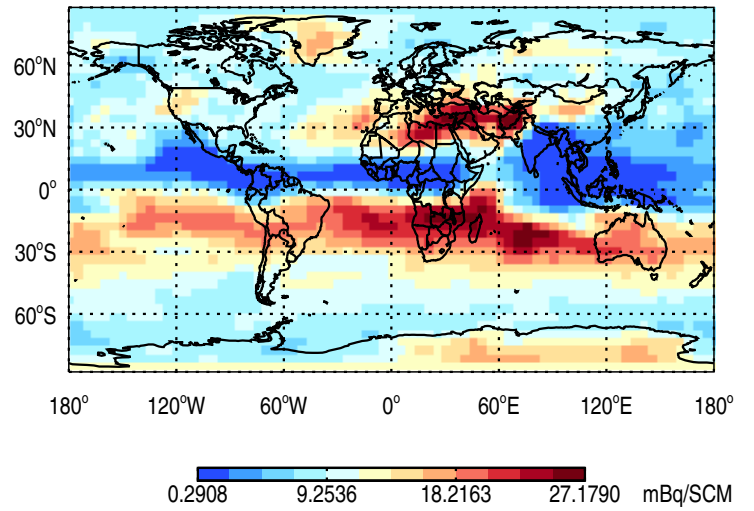

Tracer Map @ 500 hPa - Be7