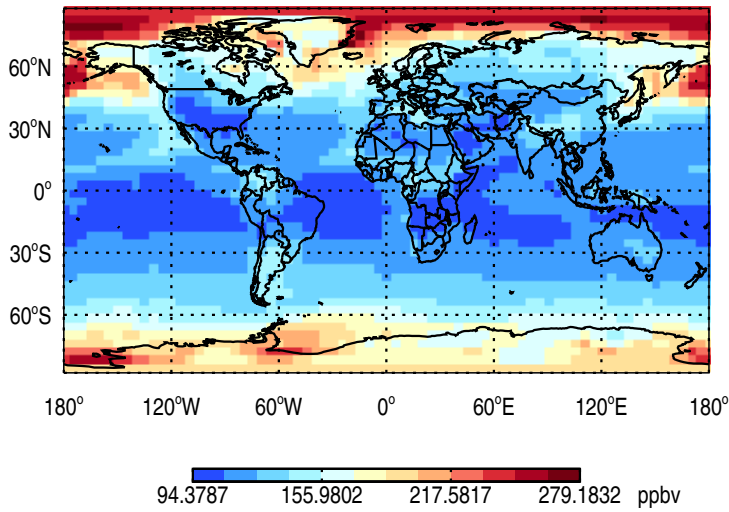

trac_avg.GC_12.2.0-TransportTracers.Jul

Tracer Map @ Surface - COUniformEmis25dayTracer

Tracer Map @ 500 hPa - COUniformEmis25dayTracer

Tracer Map @ Surface - GlobEmis90dayTracer

Tracer Map @ 500 hPa - GlobEmis90dayTracer