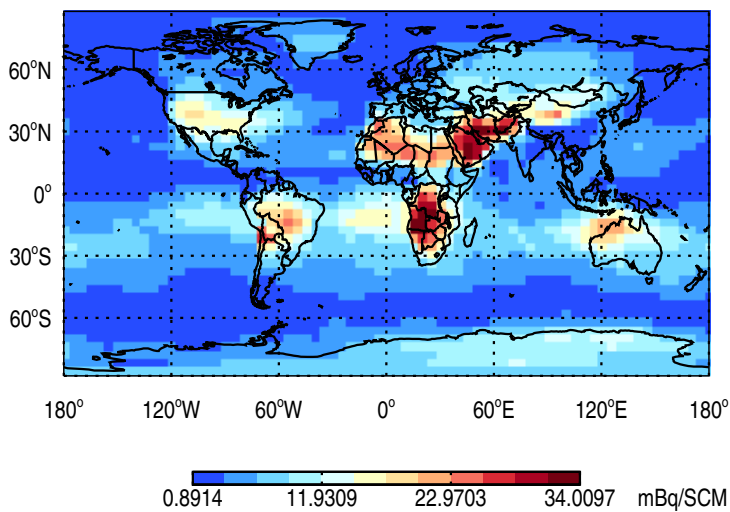

Tracer Map @ Surface - Be7

Tracer Map @ 500 hPa - Be7

Tracer Map @ Surface - Be7Strat

Tracer Map @ 500 hPa - Be7Strat

Tracer Map @ Surface - Be10

Tracer Map @ 500 hPa - Be10

GEOS-Chem GC_12.2.0-TransportTracers Tracer Maps at Surface and 500 hPa