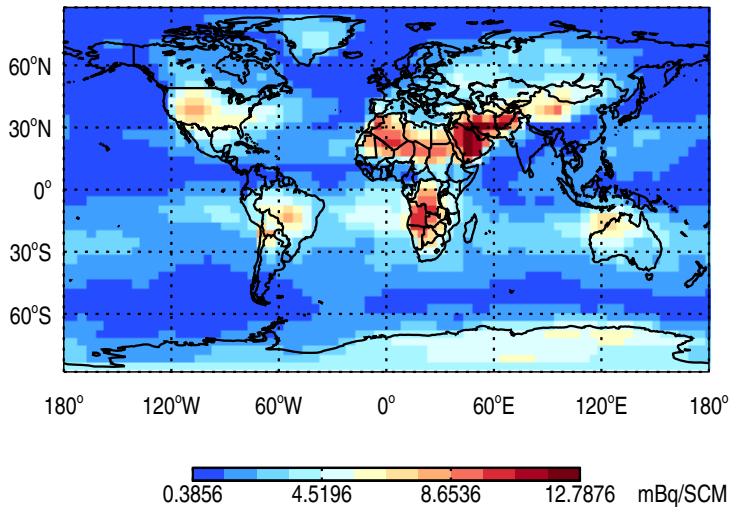

GEOS-Chem GC_12.2.0-TransportTracers Tracer Maps at Surface and 500 hPa

trac_avg.GC_12.2.0-TransportTracers.Jul

Tracer Map @ Surface - Be7