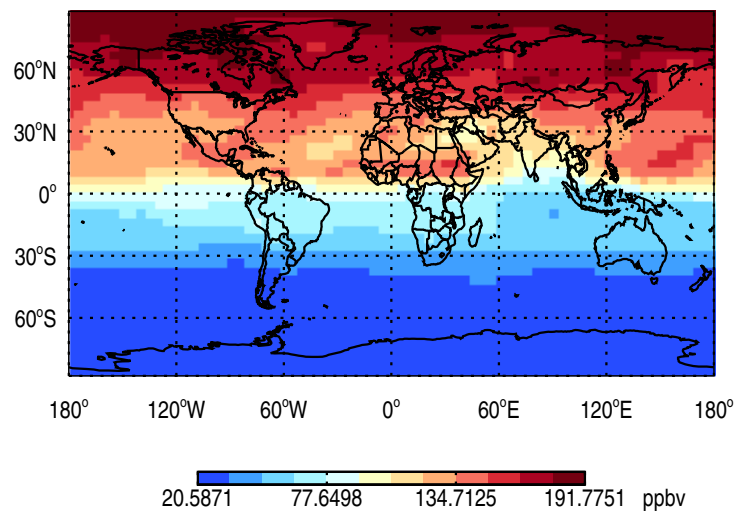

Tracer Map @ 500 hPa - NHEmis90dayTracer