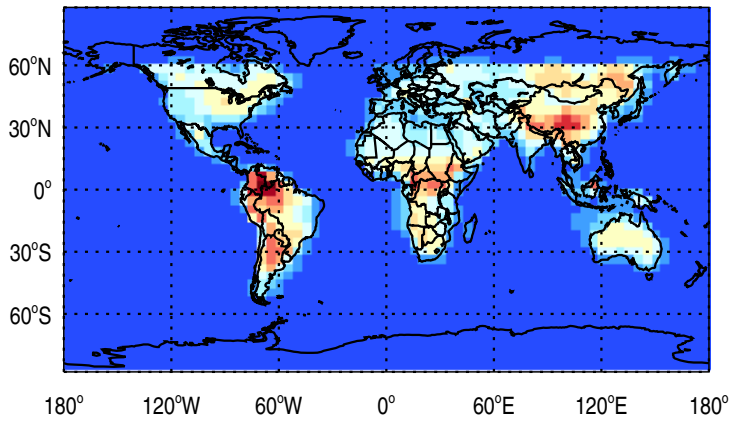

GEOS-Chem GC_12.2.0-TransportTracers Tracer Maps at Surface and 500 hPa

trac_avg.GC_12.2.0-TransportTracers.Jul

Tracer Map @ Surface - Rn222

2.083e+01 3.743e+03 7.465e+03 1.119e+04 mBq/SCM

Tracer Map @ 500 hPa - Rn222

12.4920 684.8959 1357.2999 2029.7039 mBq/SCM

Tracer Map @ Surface - Pb210

0.0164 0.7489 1.4814 2.2139 mBq/SCM

Tracer Map @ 500 hPa - Pb210

0.0082 0.1893 0.3704 0.5515 mBq/SCM

Tracer Map @ Surface - Pb210Strat