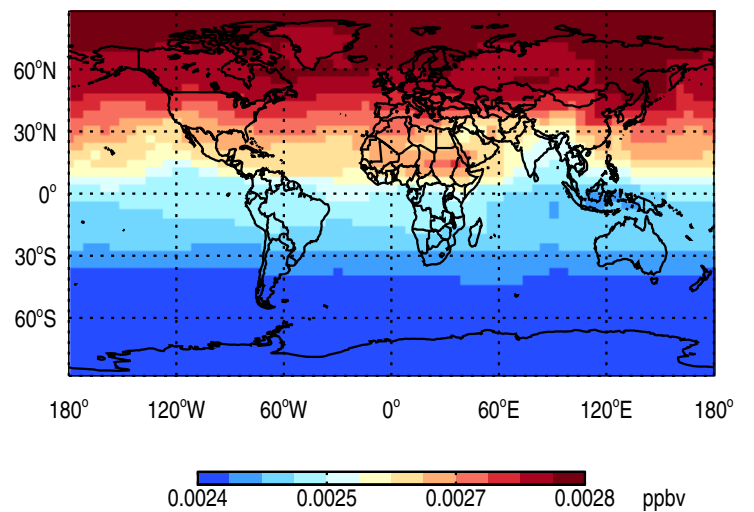

Tracer Map @ 500 hPa - SF6Tracer