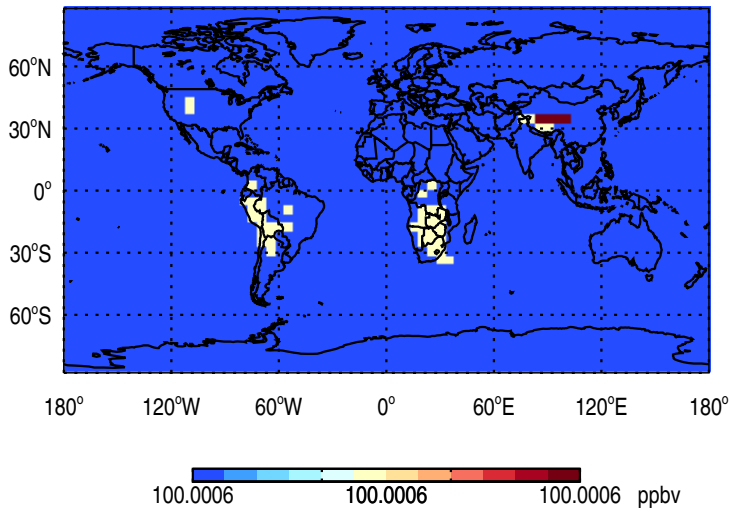

trac_avg.GC_12.2.0-TransportTracers.Jul

Tracer Map @ Surface - Be10Strat

Tracer Map @ 500 hPa - Be10Strat

Tracer Map @ Surface - PassiveTracer

Tracer Map @ 500 hPa - PassiveTracer

Tracer Map @ Surface - SF6Tracer