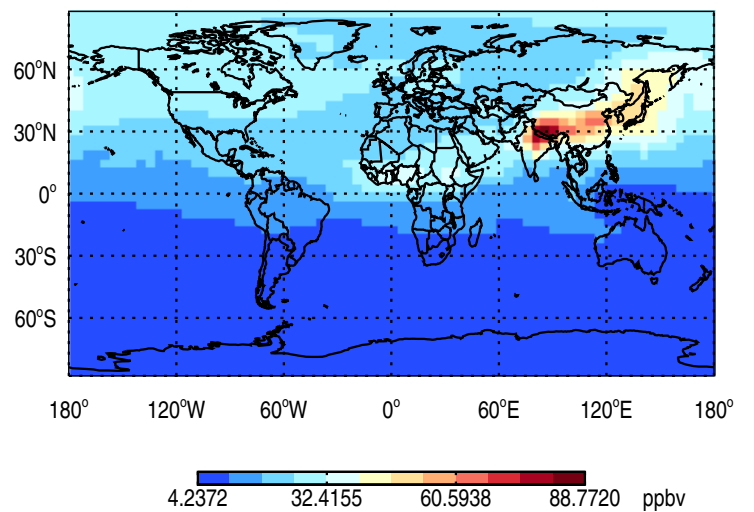

Tracer Map @ Surface - COAnthroEmis25dayTracer

Tracer Map @ 500 hPa - COAnthroEmis25dayTracer

Tracer Map @ Surface - COAnthroEmis50dayTracer

Tracer Map @ 500 hPa - COAnthroEmis50dayTracer

GEOS-Chem GC_12.2.0-TransportTracers Tracer Maps at Surface and 500 hPa