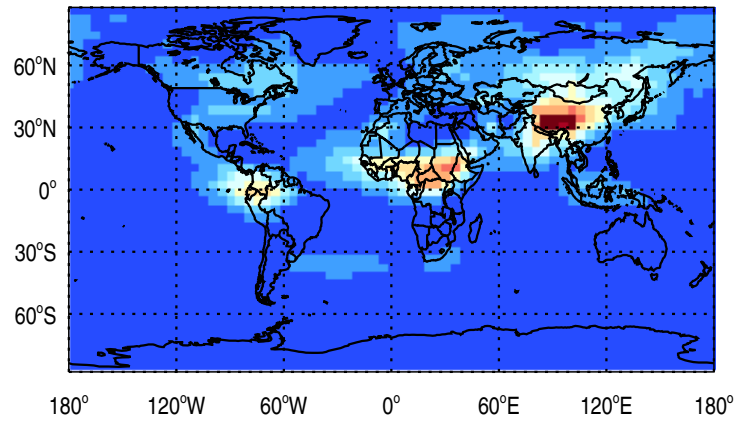

GEOS-Chem GC_12.2.0-TransportTracers Tracer Maps at Surface and 500 hPa

trac_avg.GC_12.2.0-TransportTracers.Jul

Tracer Map @ Surface - Rn222

2.083e+01 3.743e+03 7.465e+03 1.119e+04 mBq/SCM

Tracer Map @ 500 hPa - Rn222

12.4920 684.8959 1357.2999 2029.7039 mBq/SCM

Tracer Map @ Surface - Pb210

0.0164 0.7489 1.4814 2.2139 mBq/SCM

Tracer Map @ 500 hPa - Pb210

0.0082 0.1893 0.3704 0.5515 mBq/SCM

Tracer Map @ Surface - Pb210Strat