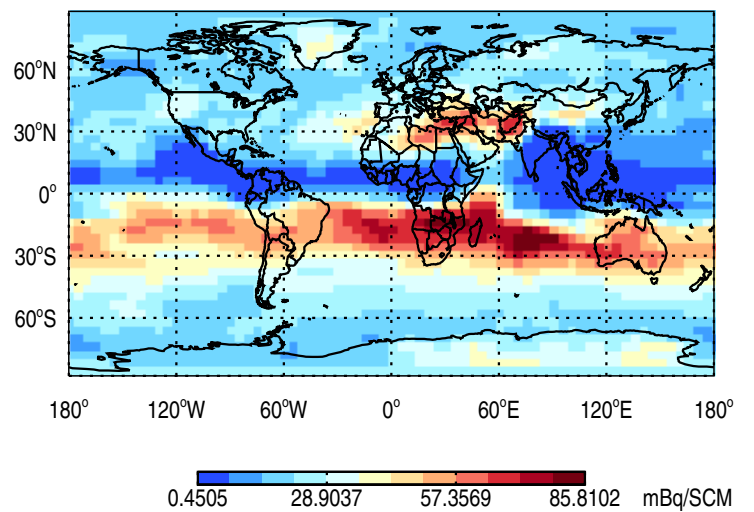

Tracer Map @ Surface - Be7

Tracer Map @ 500 hPa - Be7

Tracer Map @ Surface - Be7Strat

Tracer Map @ 500 hPa - Be7Strat

Tracer Map @ Surface - Be10

Tracer Map @ 500 hPa - Be10

GEOS-Chem GC_12.2.0-TransportTracers Tracer Maps at Surface and 500 hPa