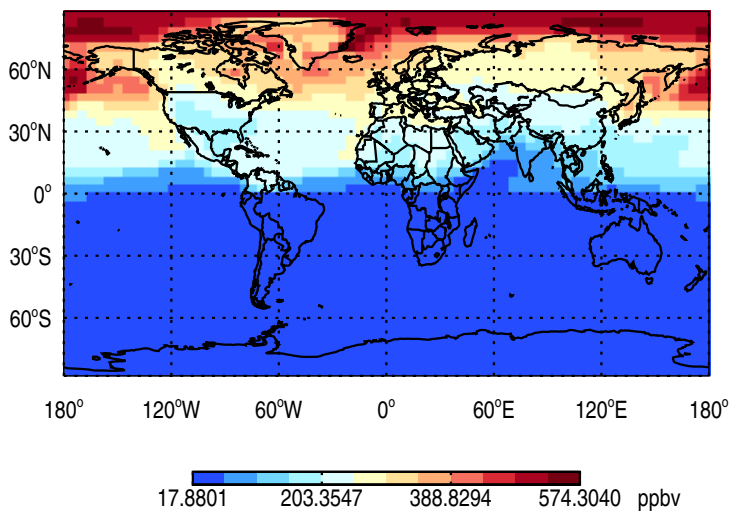

Tracer Map @ Surface - NHEmis90dayTracer