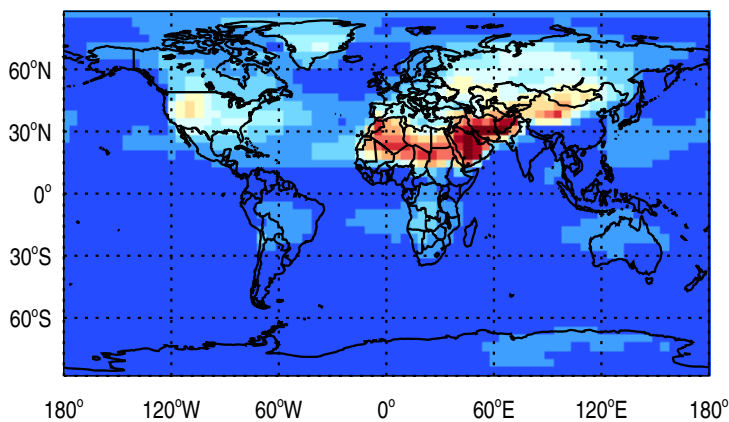

GEOS-Chem GC_12.2.0-TransportTracers Tracer Maps at Surface and 500 hPa

trac_avg.GC_12.2.0-TransportTracers.Jul

Tracer Map @ Surface - Rn222

2.083e+01 3.743e+03 7.465e+03 1.119e+04 mBq/SCM

Tracer Map @ 500 hPa - Rn222

12.4920 684.8959 1357.2999 2029.7039 mBq/SCM

Tracer Map @ Surface - Pb210

0.0164 0.7489 1.4814 2.2139 mBq/SCM

Tracer Map @ 500 hPa - Pb210

0.0082 0.1893 0.3704 0.5515 mBq/SCM

Tracer Map @ Surface - Pb210Strat