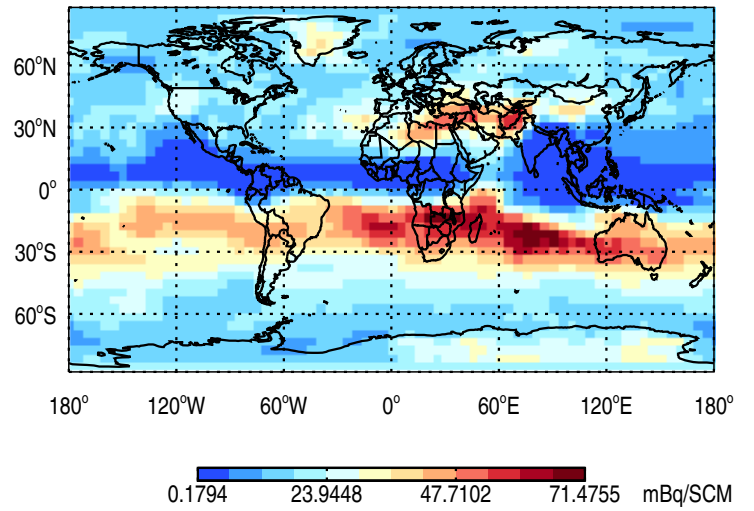

Tracer Map @ 500 hPa - Be10Strat