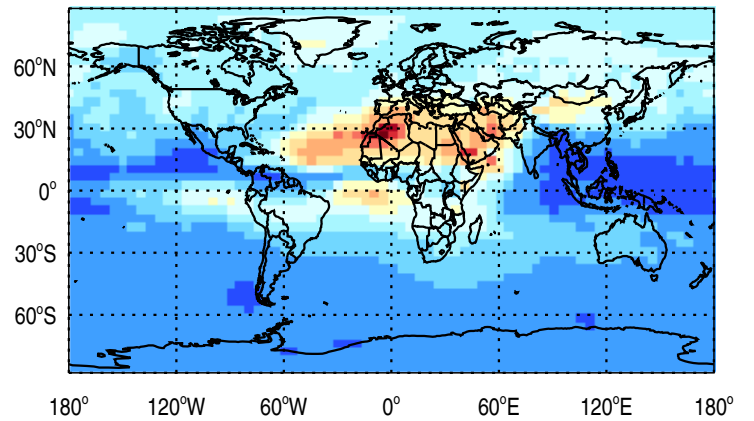

GEOS-Chem GC_12.2.0-TransportTracers Tracer Maps at Surface and 500 hPa

trac_avg.GC_12.2.0-TransportTracers.Jul

Tracer Map @ Surface - Rn222

2.083e+01 3.743e+03 7.465e+03 1.119e+04 mBq/SCM

Tracer Map @ 500 hPa - Rn222

12.4920 684.8959 1357.2999 2029.7039 mBq/SCM

Tracer Map @ Surface - Pb210

0.0164 0.7489 1.4814 2.2139 mBq/SCM

Tracer Map @ 500 hPa - Pb210

0.0082 0.1893 0.3704 0.5515 mBq/SCM

Tracer Map @ Surface - Pb210Strat