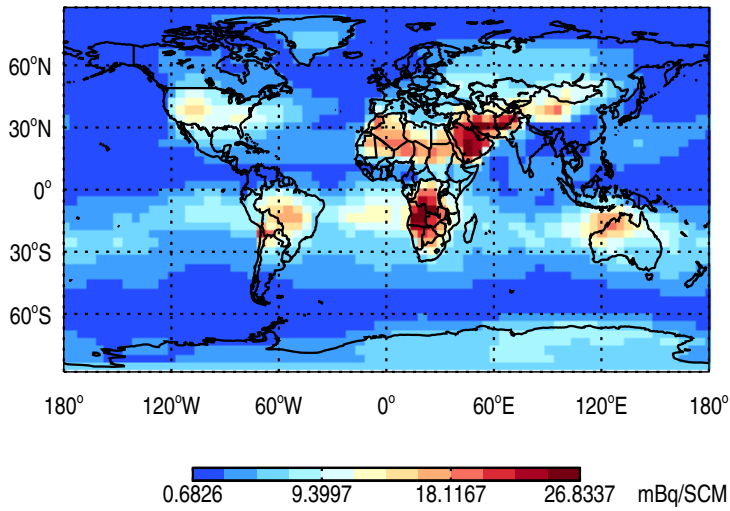

GEOS-Chem GC_12.2.0-TransportTracers Tracer Maps at Surface and 500 hPa

trac_avg.GC_12.2.0-TransportTracers.Jul

Tracer Map @ Surface - Be10Strat