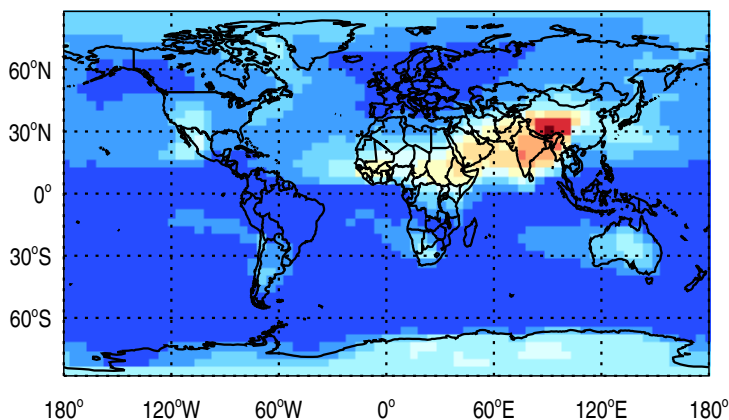

GEOS-Chem v11-01f-geosfp-RnPbBe-TURBDAY Tracer Maps at Surface and 500 hPa

trac\_avg.v11-01f-geosfp-RnPbBe-TURBDAY.Jan

Tracer Map @ Surface - Rn

10.7914 2334.5757 4658.3599 6982.1436 mBq/SCM

Tracer Map @ 500 hPa - Rn

7.2298 463.7235 920.2172 1376.7109 mBq/SCM

Tracer Map @ Surface - Pb

0.0074 0.6145 1.2215 1.8286 mBq/SCM

Tracer Map @ 500 hPa - Pb

0.0052 0.1363 0.2673 0.3983 mBq/SCM

Tracer Map @ Surface - Be7

0.0853 5.9176 11.7499 17.5822 mBq/SCM

Tracer Map @ 500 hPa - Be7

0.2484 9.6769 19.1054 28.5339 mBq/SCM