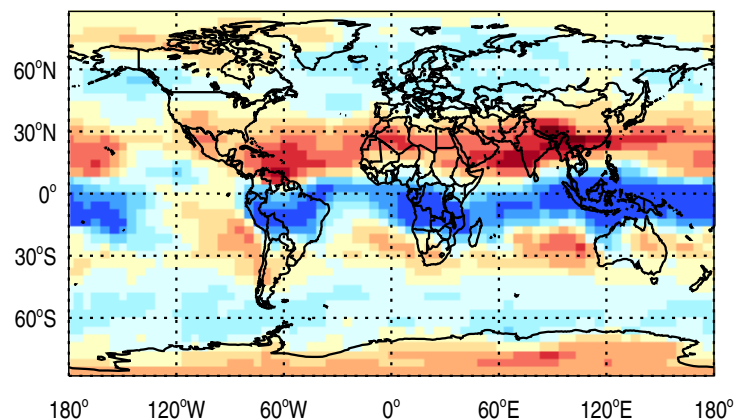

Tracer Map @ 500 hPa - Be7

0.2484 9.6769 19.1054 28.5339 mBq/SCM