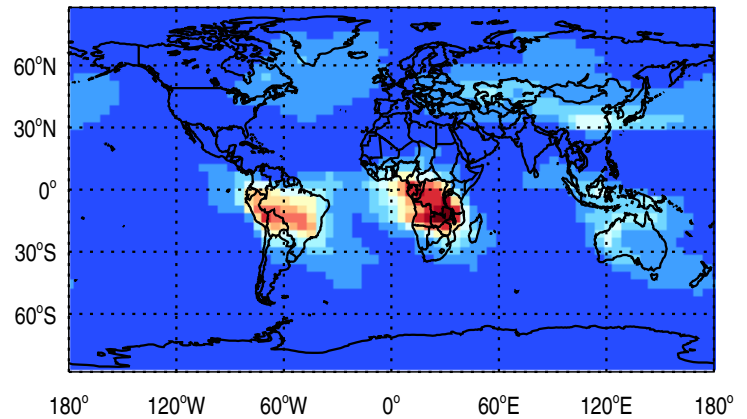

GEOS-Chem v11-01f-geosfp-RnPbBe-TURBDAY Tracer Maps at Surface and 500 hPa

trac\_avg.v11-01f-geosfp-RnPbBe-TURBDAY.Jan

Tracer Map @ Surface - Rn

10.7914 2334.5757 4658.3599 6982.1436 mBq/SCM

Tracer Map @ 500 hPa - Rn

7.2298 463.7235 920.2172 1376.7109 mBq/SCM

Tracer Map @ Surface - Pb

0.0074 0.6145 1.2215 1.8286 mBq/SCM

Tracer Map @ 500 hPa - Pb

0.0052 0.1363 0.2673 0.3983 mBq/SCM

Tracer Map @ Surface - Be7

0.0853 5.9176 11.7499 17.5822 mBq/SCM

Tracer Map @ 500 hPa - Be7

0.2484 9.6769 19.1054 28.5339 mBq/SCM