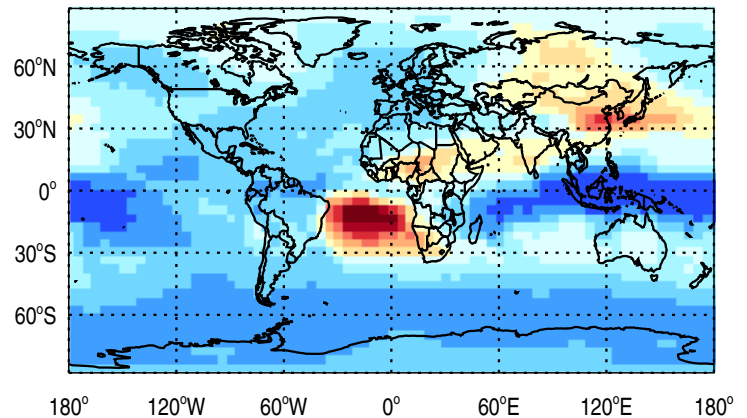

GEOS-Chem v11-01f-geosfp-RnPbBe-TURBDAY Tracer Maps at Surface and 500 hPa

trac\_avg.v11-01f-geosfp-RnPbBe-TURBDAY.Jan

Tracer Map @ Surface - Rn

10.7914 2334.5757 4658.3599 6982.1436 mBq/SCM

Tracer Map @ 500 hPa - Rn

7.2298 463.7235 920.2172 1376.7109 mBq/SCM

Tracer Map @ Surface - Pb

0.0074 0.6145 1.2215 1.8286 mBq/SCM

Tracer Map @ 500 hPa - Pb

0.0052 0.1363 0.2673 0.3983 mBq/SCM

Tracer Map @ Surface - Be7

0.0853 5.9176 11.7499 17.5822 mBq/SCM

Tracer Map @ 500 hPa - Be7

0.2484 9.6769 19.1054 28.5339 mBq/SCM