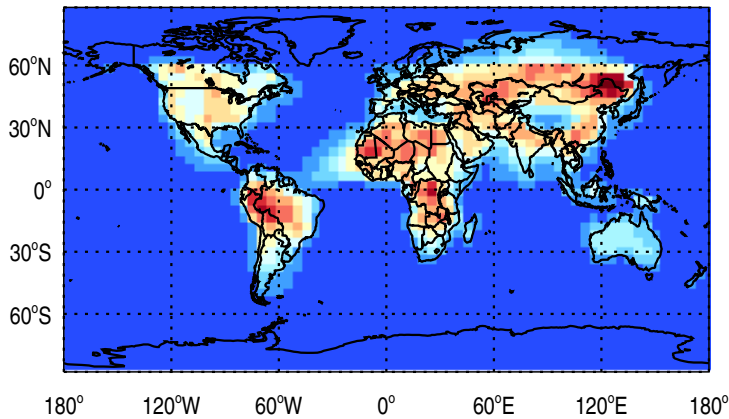

GEOS-Chem v11-01f-geosfp-RnPbBe-TURBDAY Tracer Maps at Surface and 500 hPa

trac\_avg.v11-01f-geosfp-RnPbBe-TURBDAY.Jan

Tracer Map @ Surface - Rn

10.7914 2334.5757 4658.3599 6982.1436 mBq/SCM

Tracer Map @ 500 hPa - Rn

7.2298 463.7235 920.2172 1376.7109 mBq/SCM

Tracer Map @ Surface - Pb

0.0074 0.6145 1.2215 1.8286 mBq/SCM

Tracer Map @ 500 hPa - Pb

0.0052 0.1363 0.2673 0.3983 mBq/SCM

Tracer Map @ Surface - Be7

0.0853 5.9176 11.7499 17.5822 mBq/SCM

Tracer Map @ 500 hPa - Be7

0.2484 9.6769 19.1054 28.5339 mBq/SCM