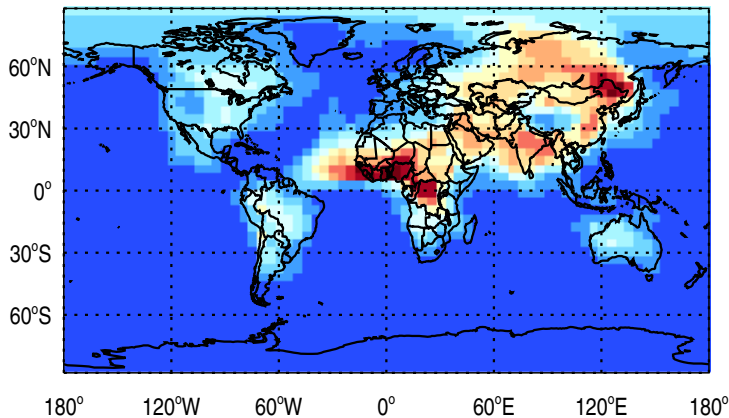

GEOS-Chem v11-01f-geosfp-RnPbBe-TURBDAY Tracer Maps at Surface and 500 hPa

trac\_avg.v11-01f-geosfp-RnPbBe-TURBDAY.Jan

Tracer Map @ Surface - Rn

10.7914 2334.5757 4658.3599 6982.1436 mBq/SCM

Tracer Map @ 500 hPa - Rn

7.2298 463.7235 920.2172 1376.7109 mBq/SCM

Tracer Map @ Surface - Pb

0.0074 0.6145 1.2215 1.8286 mBq/SCM

Tracer Map @ 500 hPa - Pb

0.0052 0.1363 0.2673 0.3983 mBq/SCM

Tracer Map @ Surface - Be7

0.0853 5.9176 11.7499 17.5822 mBq/SCM

Tracer Map @ 500 hPa - Be7

0.2484 9.6769 19.1054 28.5339 mBq/SCM